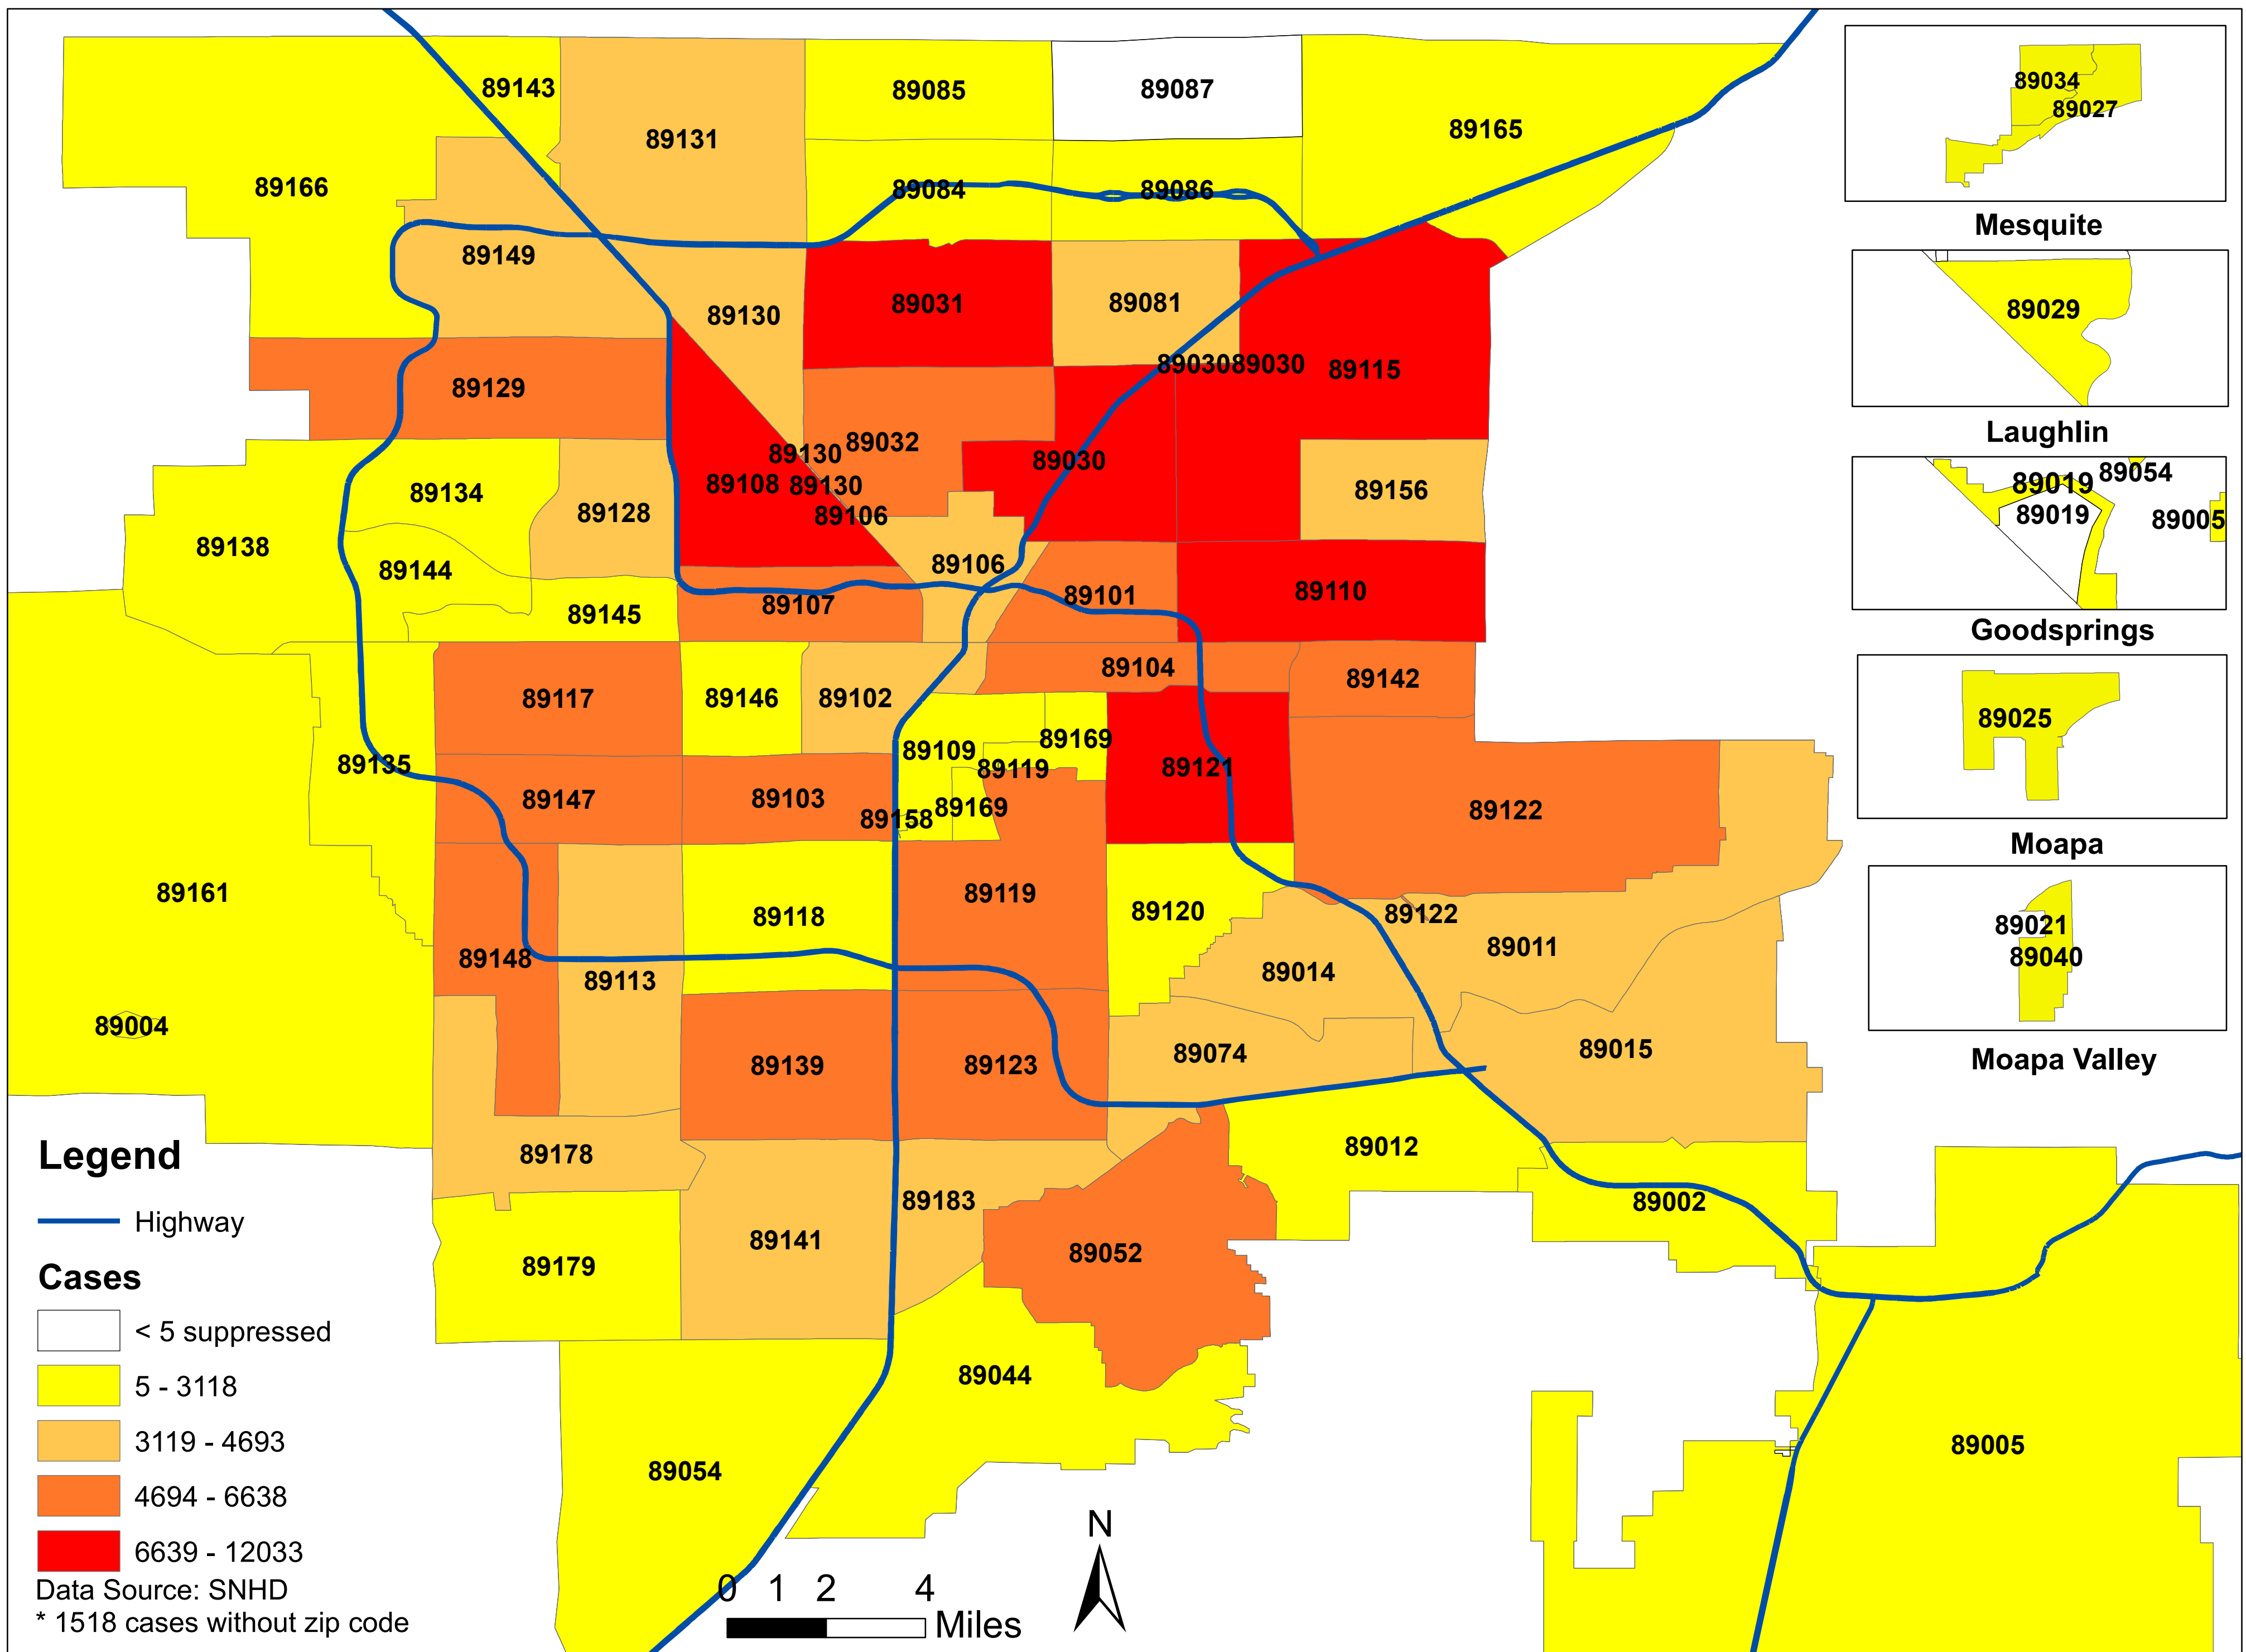

# Number of COVID-19 cases by zip code in Clark county (06.29.2021)

**Note: More than 5 cases reported from 89124**