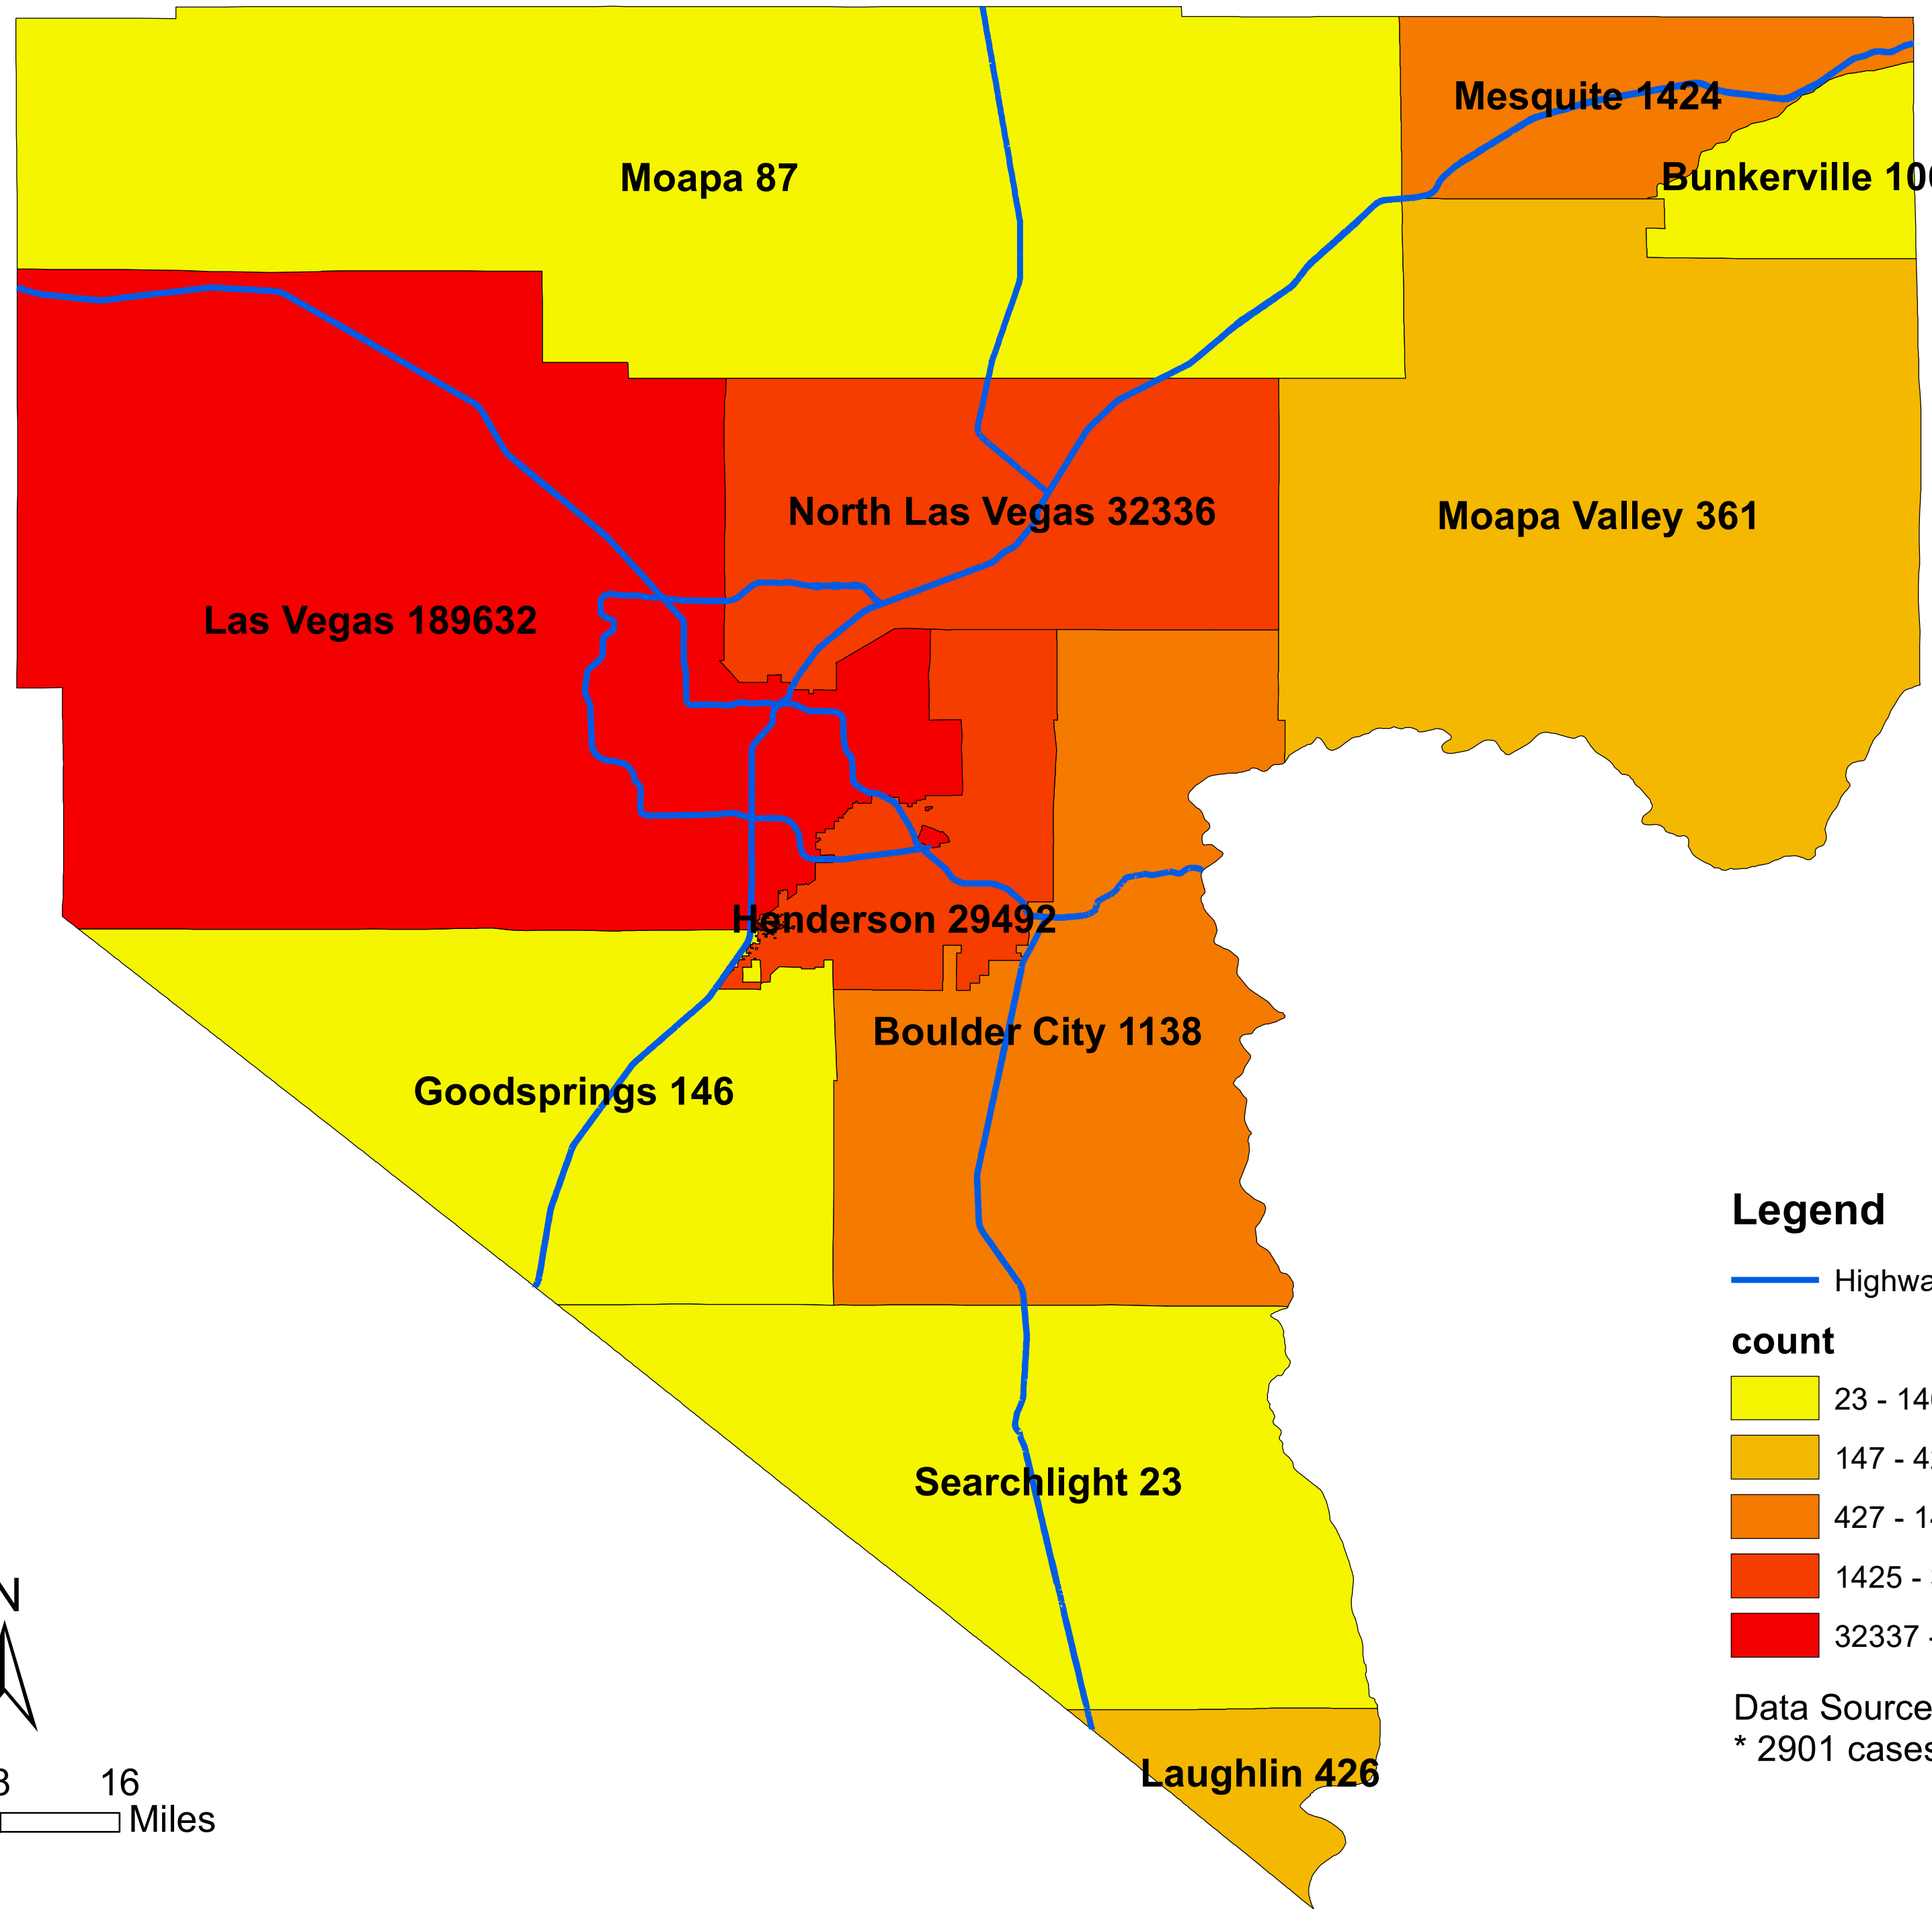

Number of COVID-19 cases by city in Clark county (06.29.2021)

Legend

— Highway

count

Data Source: SNHD

* 2901 cases without city information

0 4 8 16 Miles