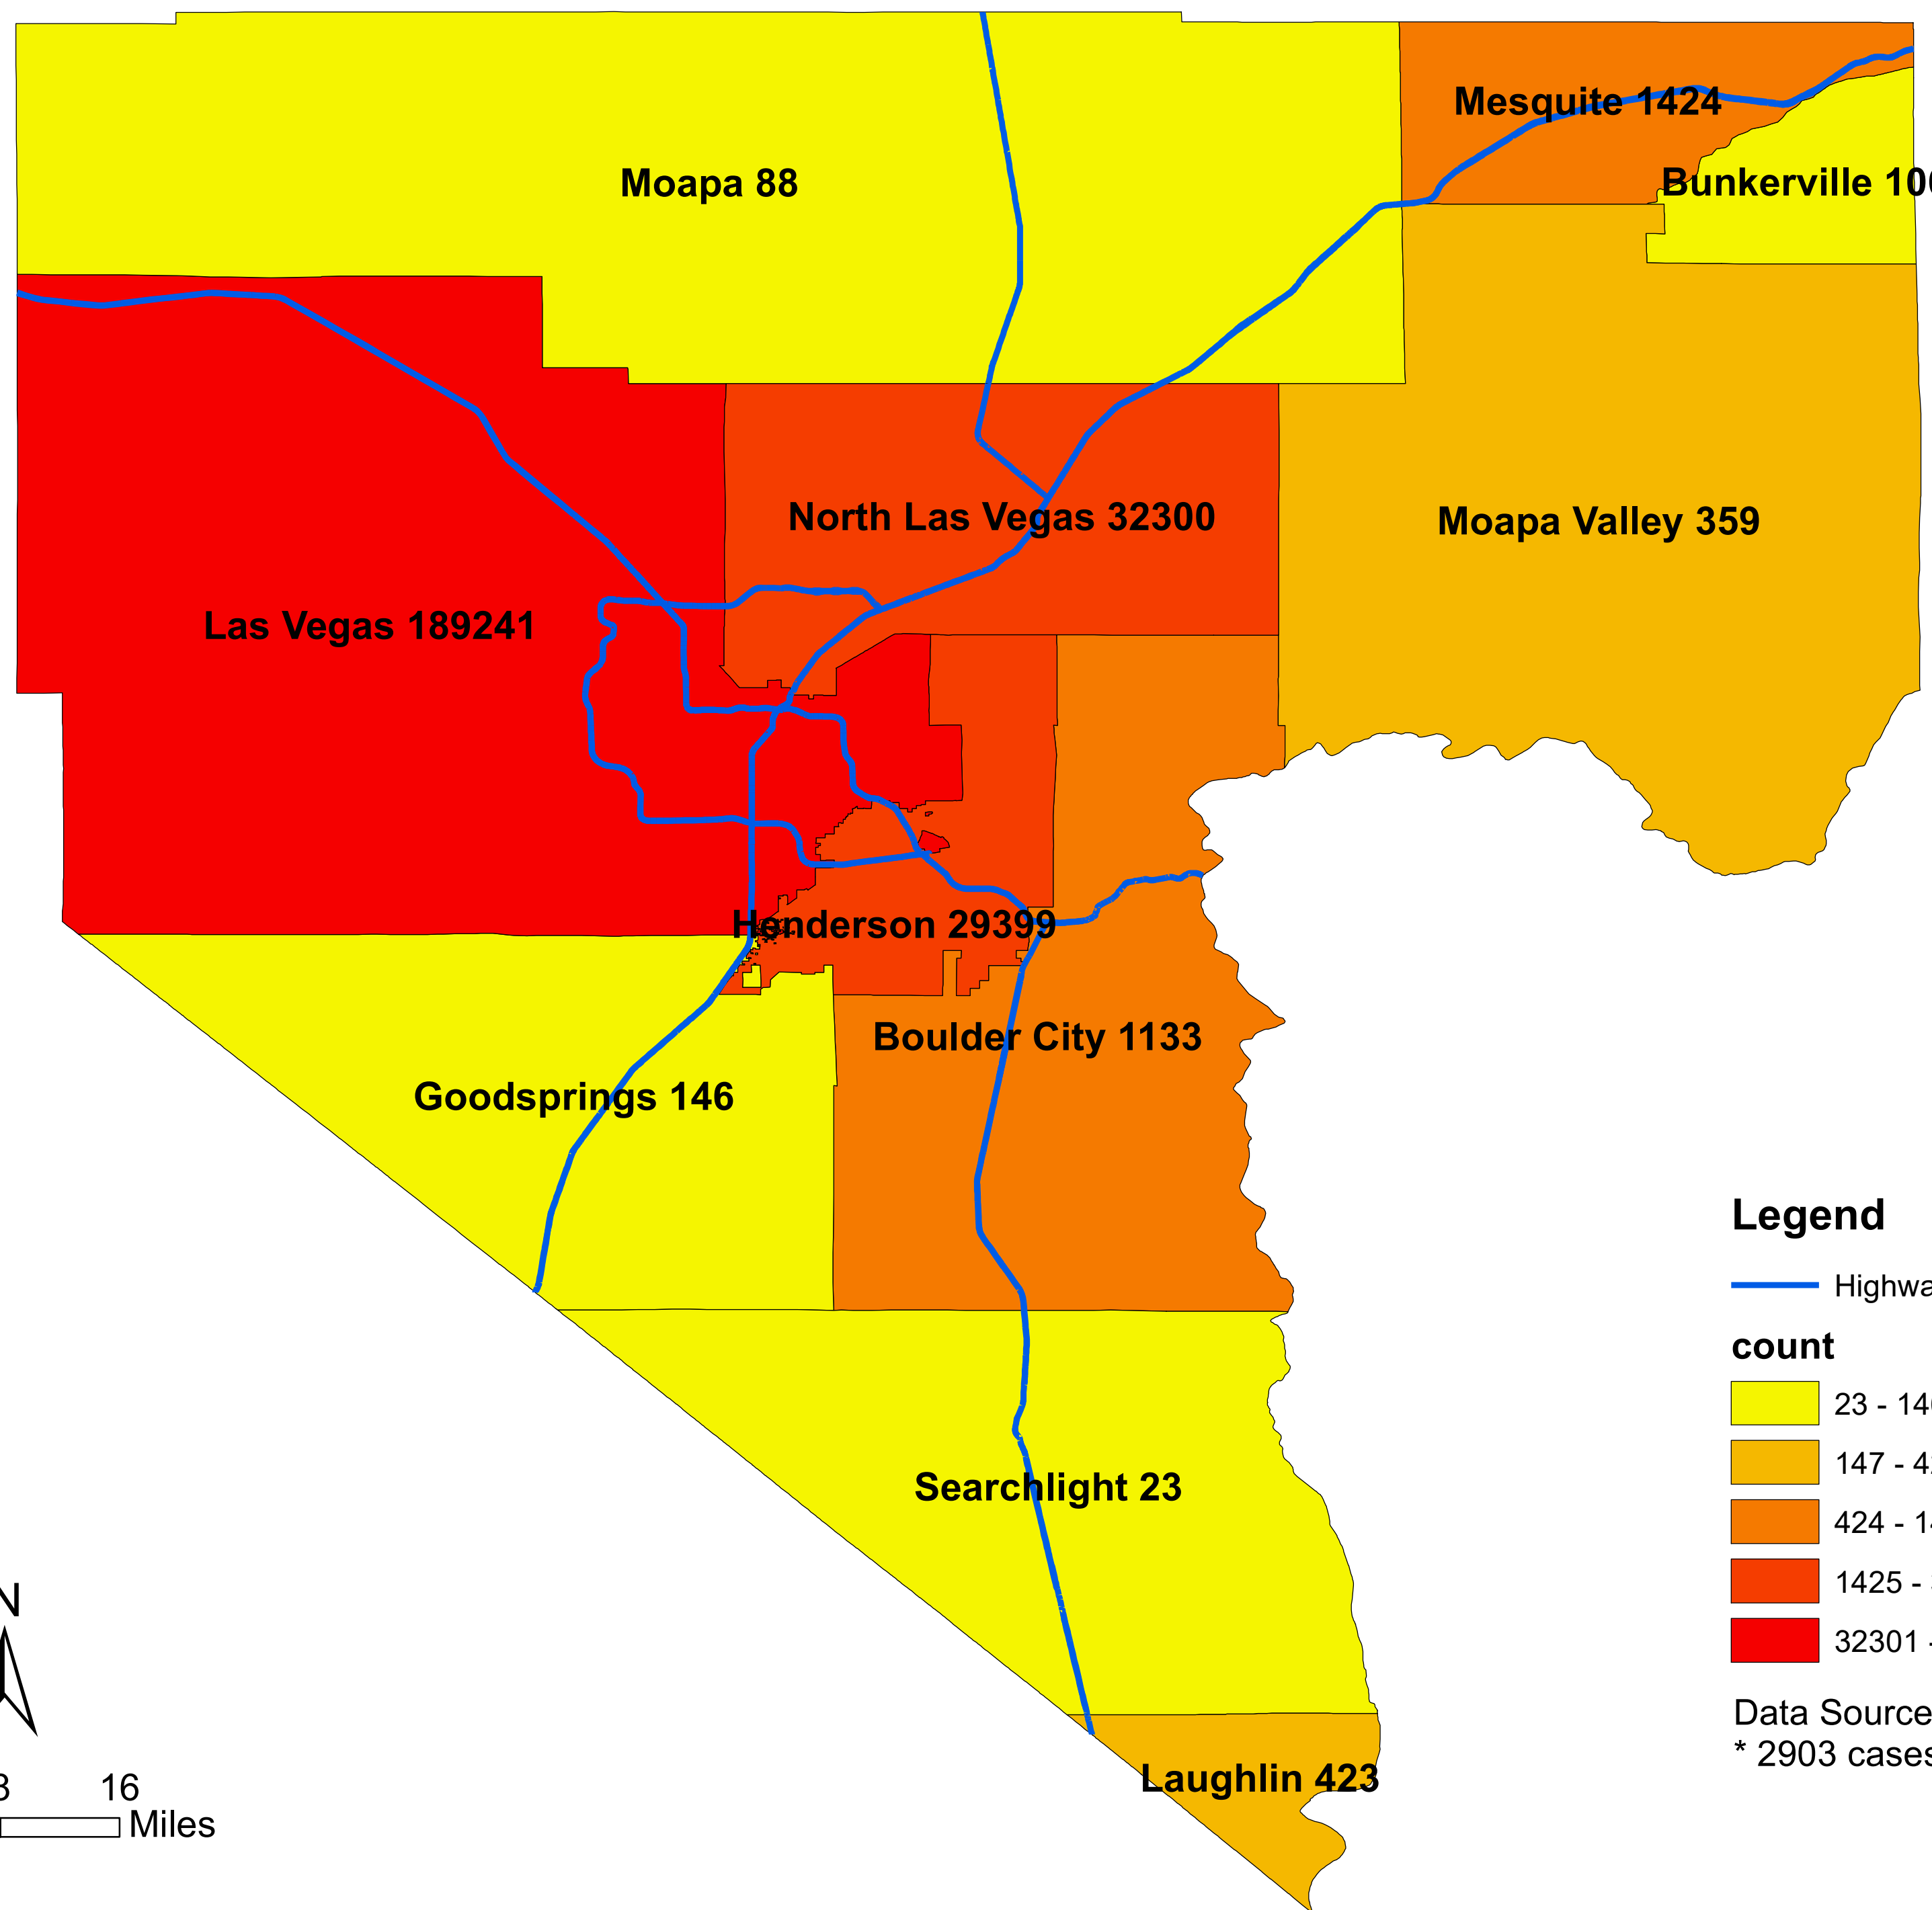

Number of COVID-19 cases by city in Clark county (06.28.2021)

Legend

— Highway

count

- 23 - 146
- 147 - 423
- 424 - 1424
- 1425 - 32300
- 32301 - 189241

Data Source: SNHD
* 2903 cases without city information