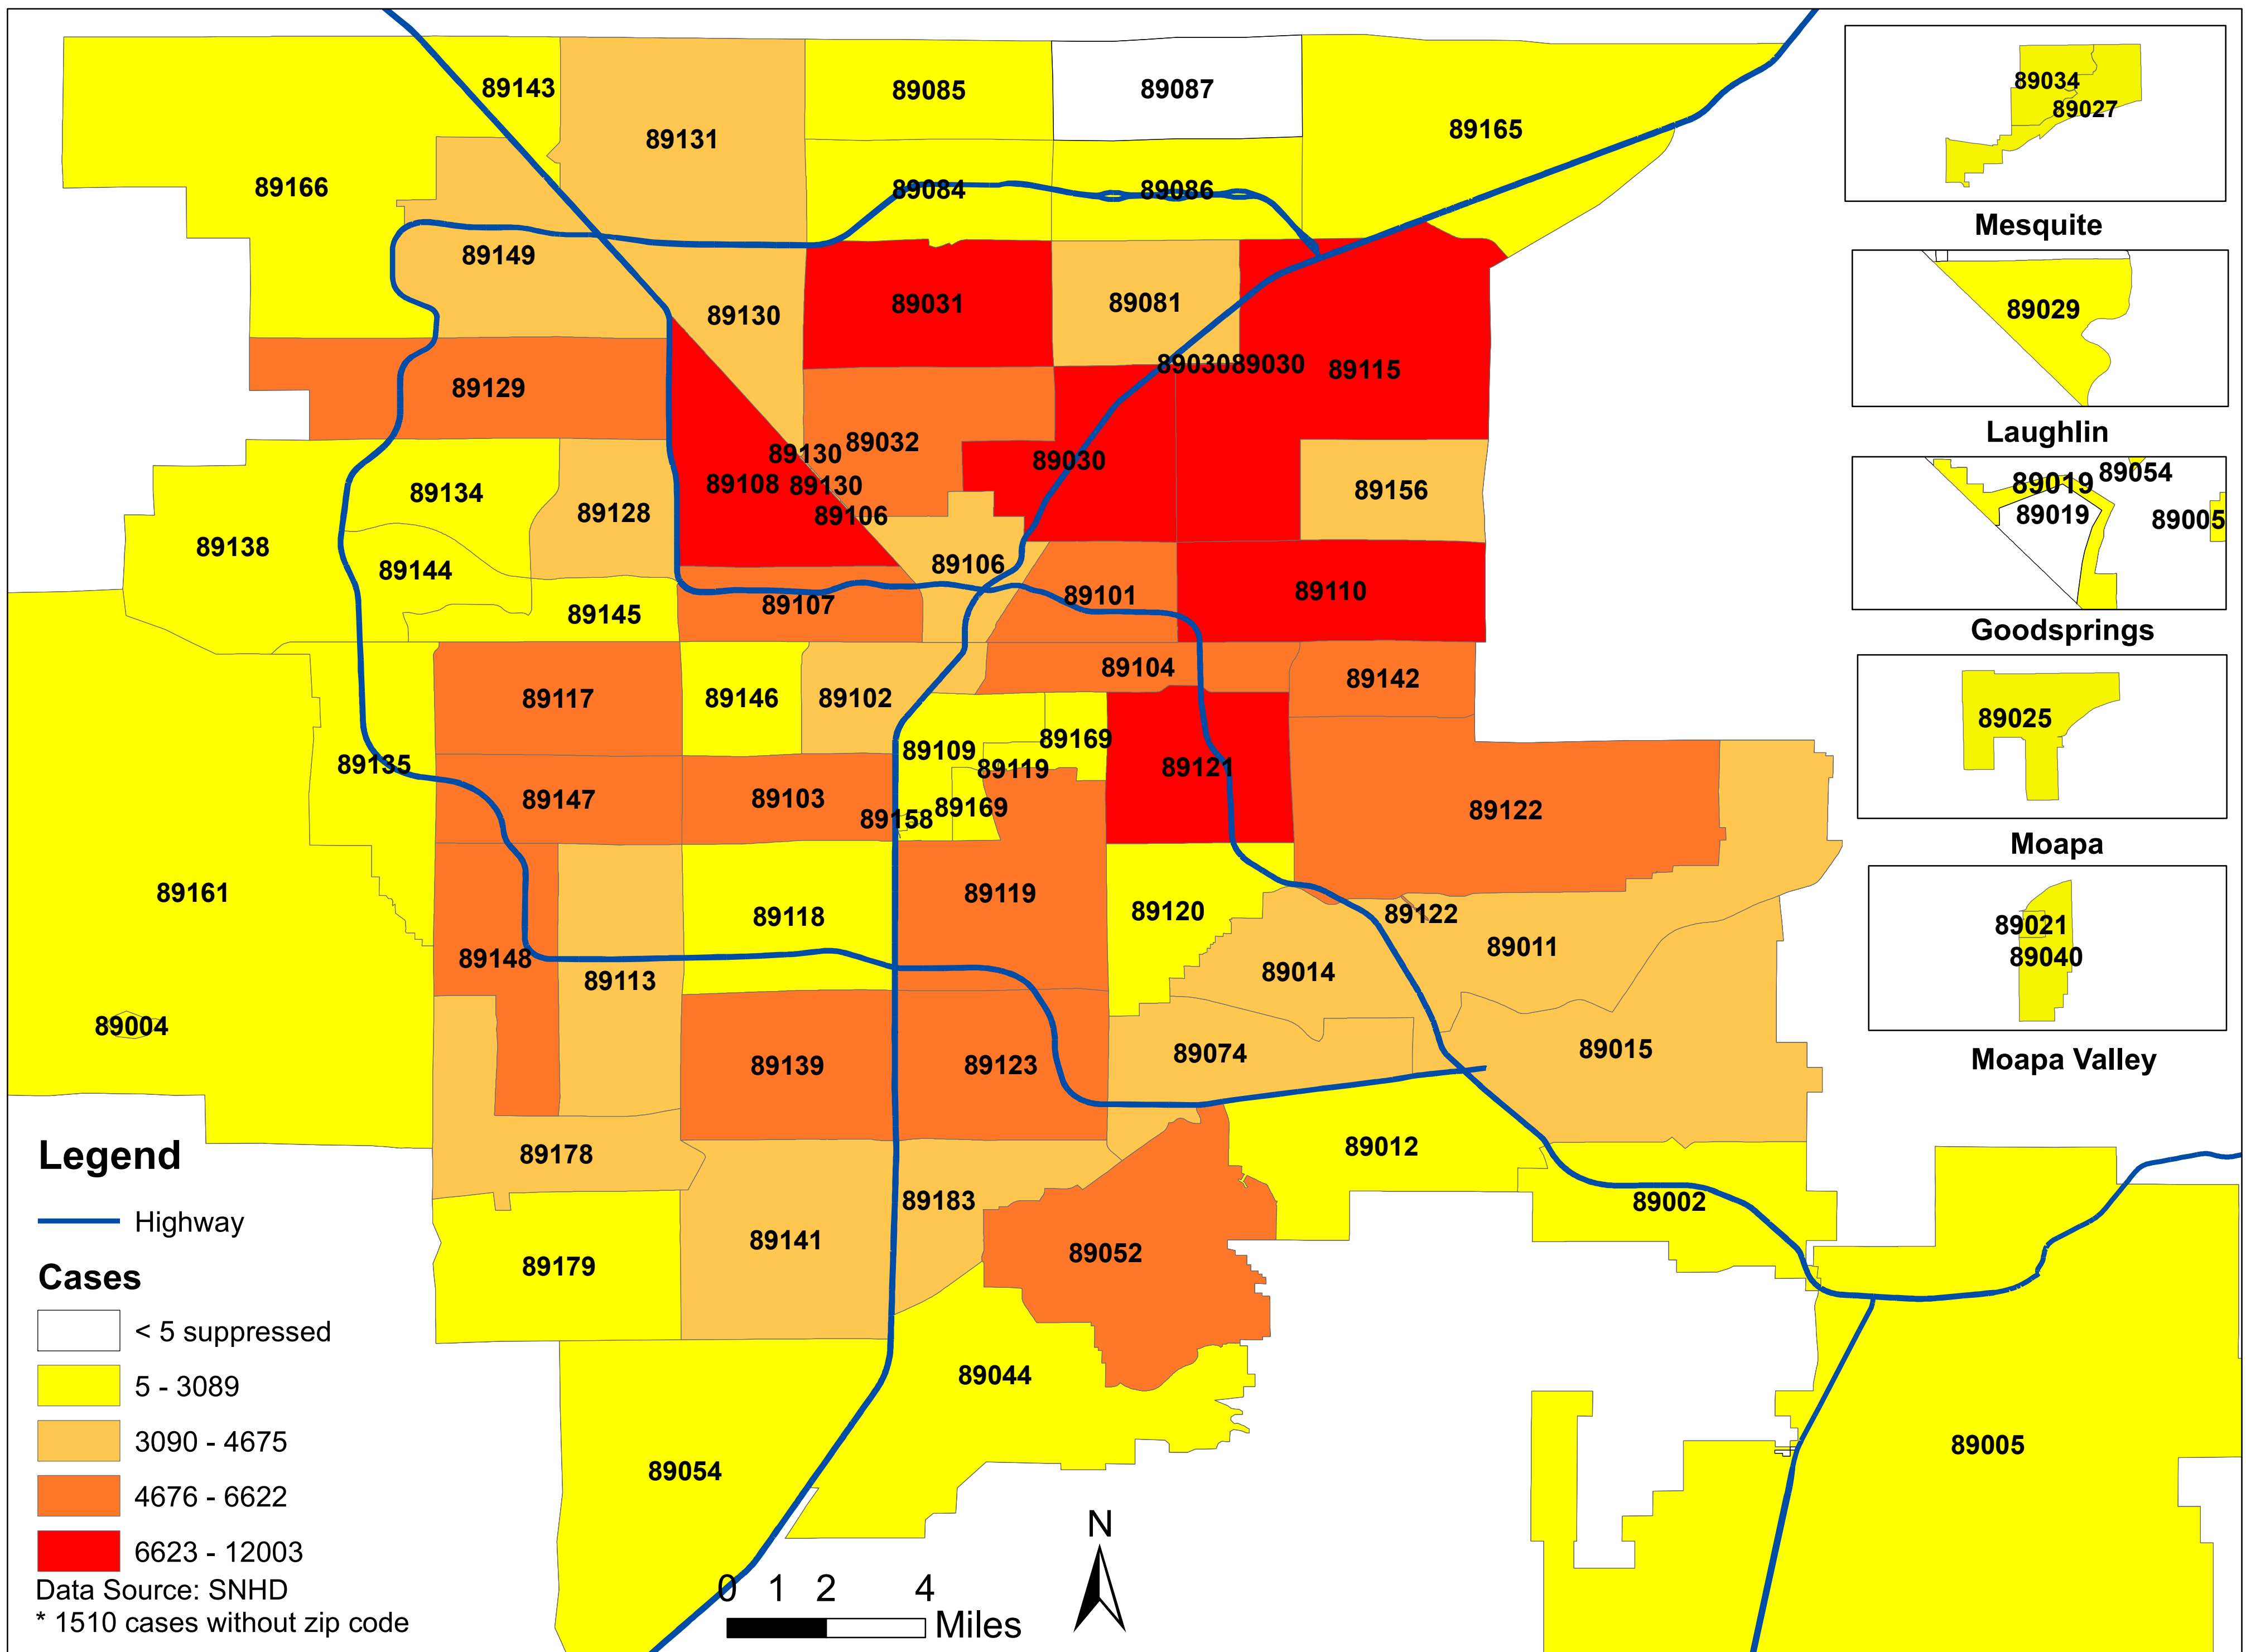

# Number of COVID-19 cases by zip code in Clark county (06.27.2021)

**Note: More than 5 cases reported from 89124**