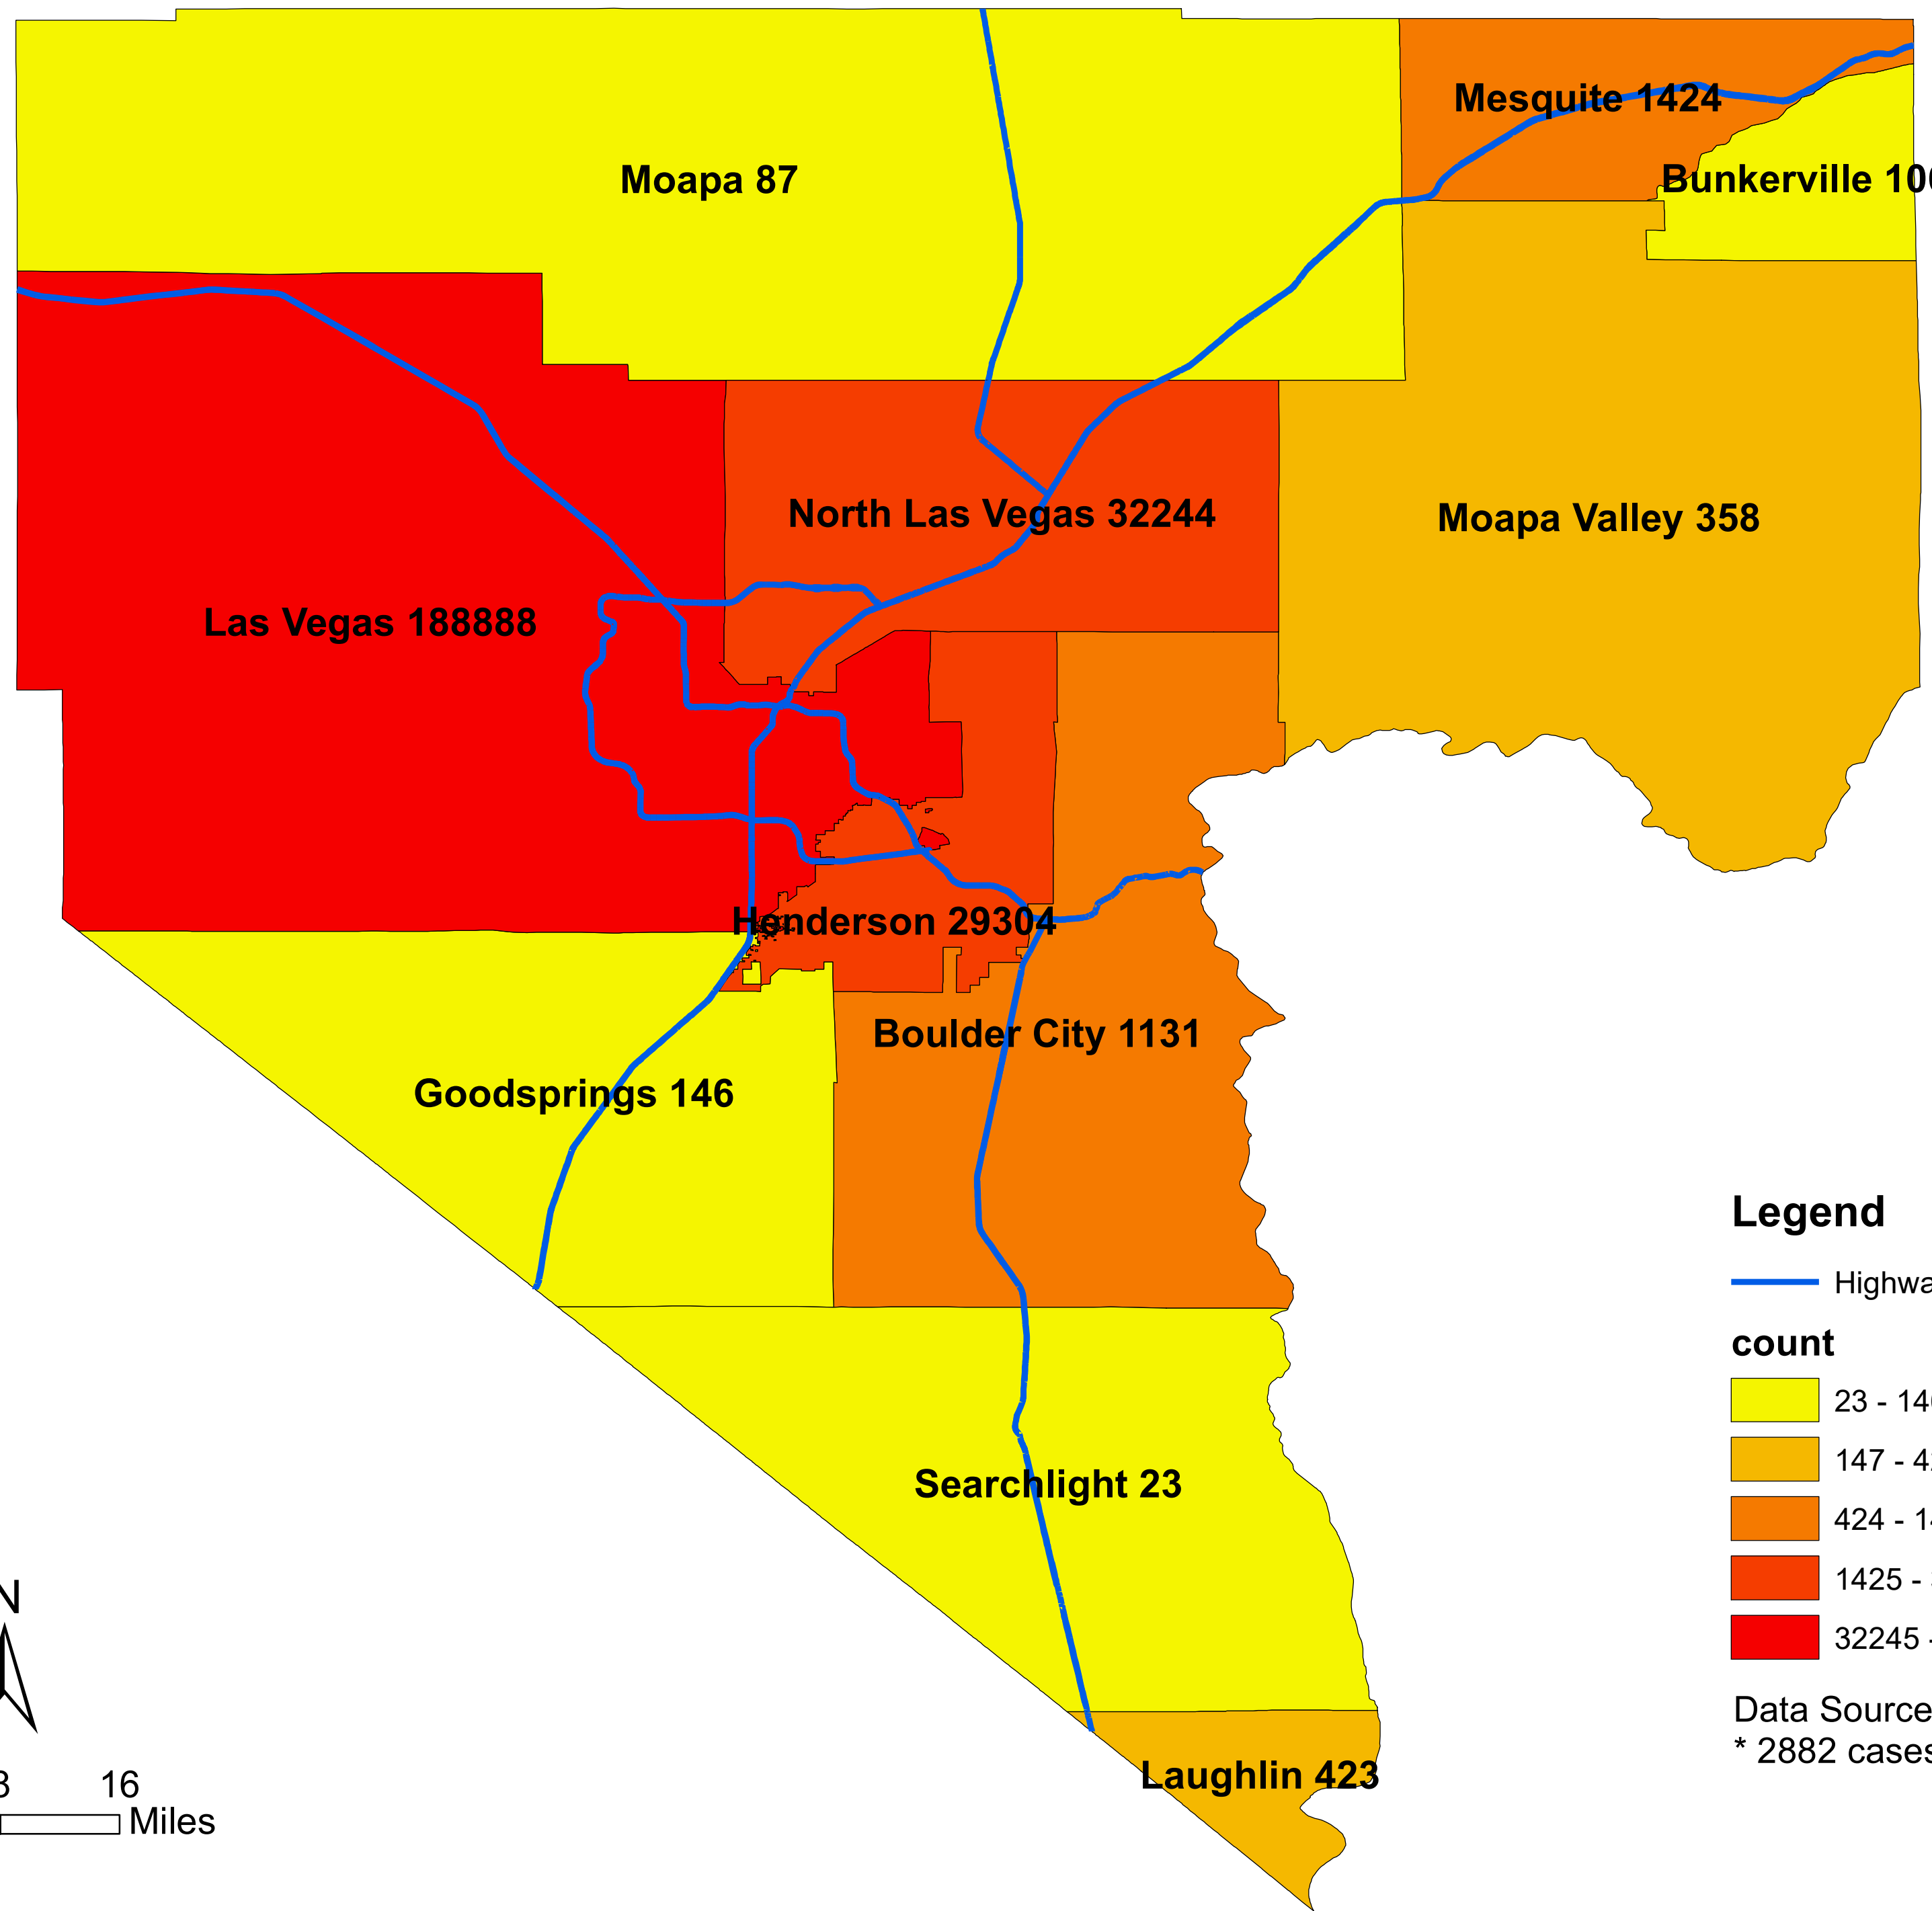

Number of COVID-19 cases by city in Clark county (06.27.2021)

Legend

— Highway

count

Data Source: SNHD

* 2882 cases without city information

0 4 8 16 Miles