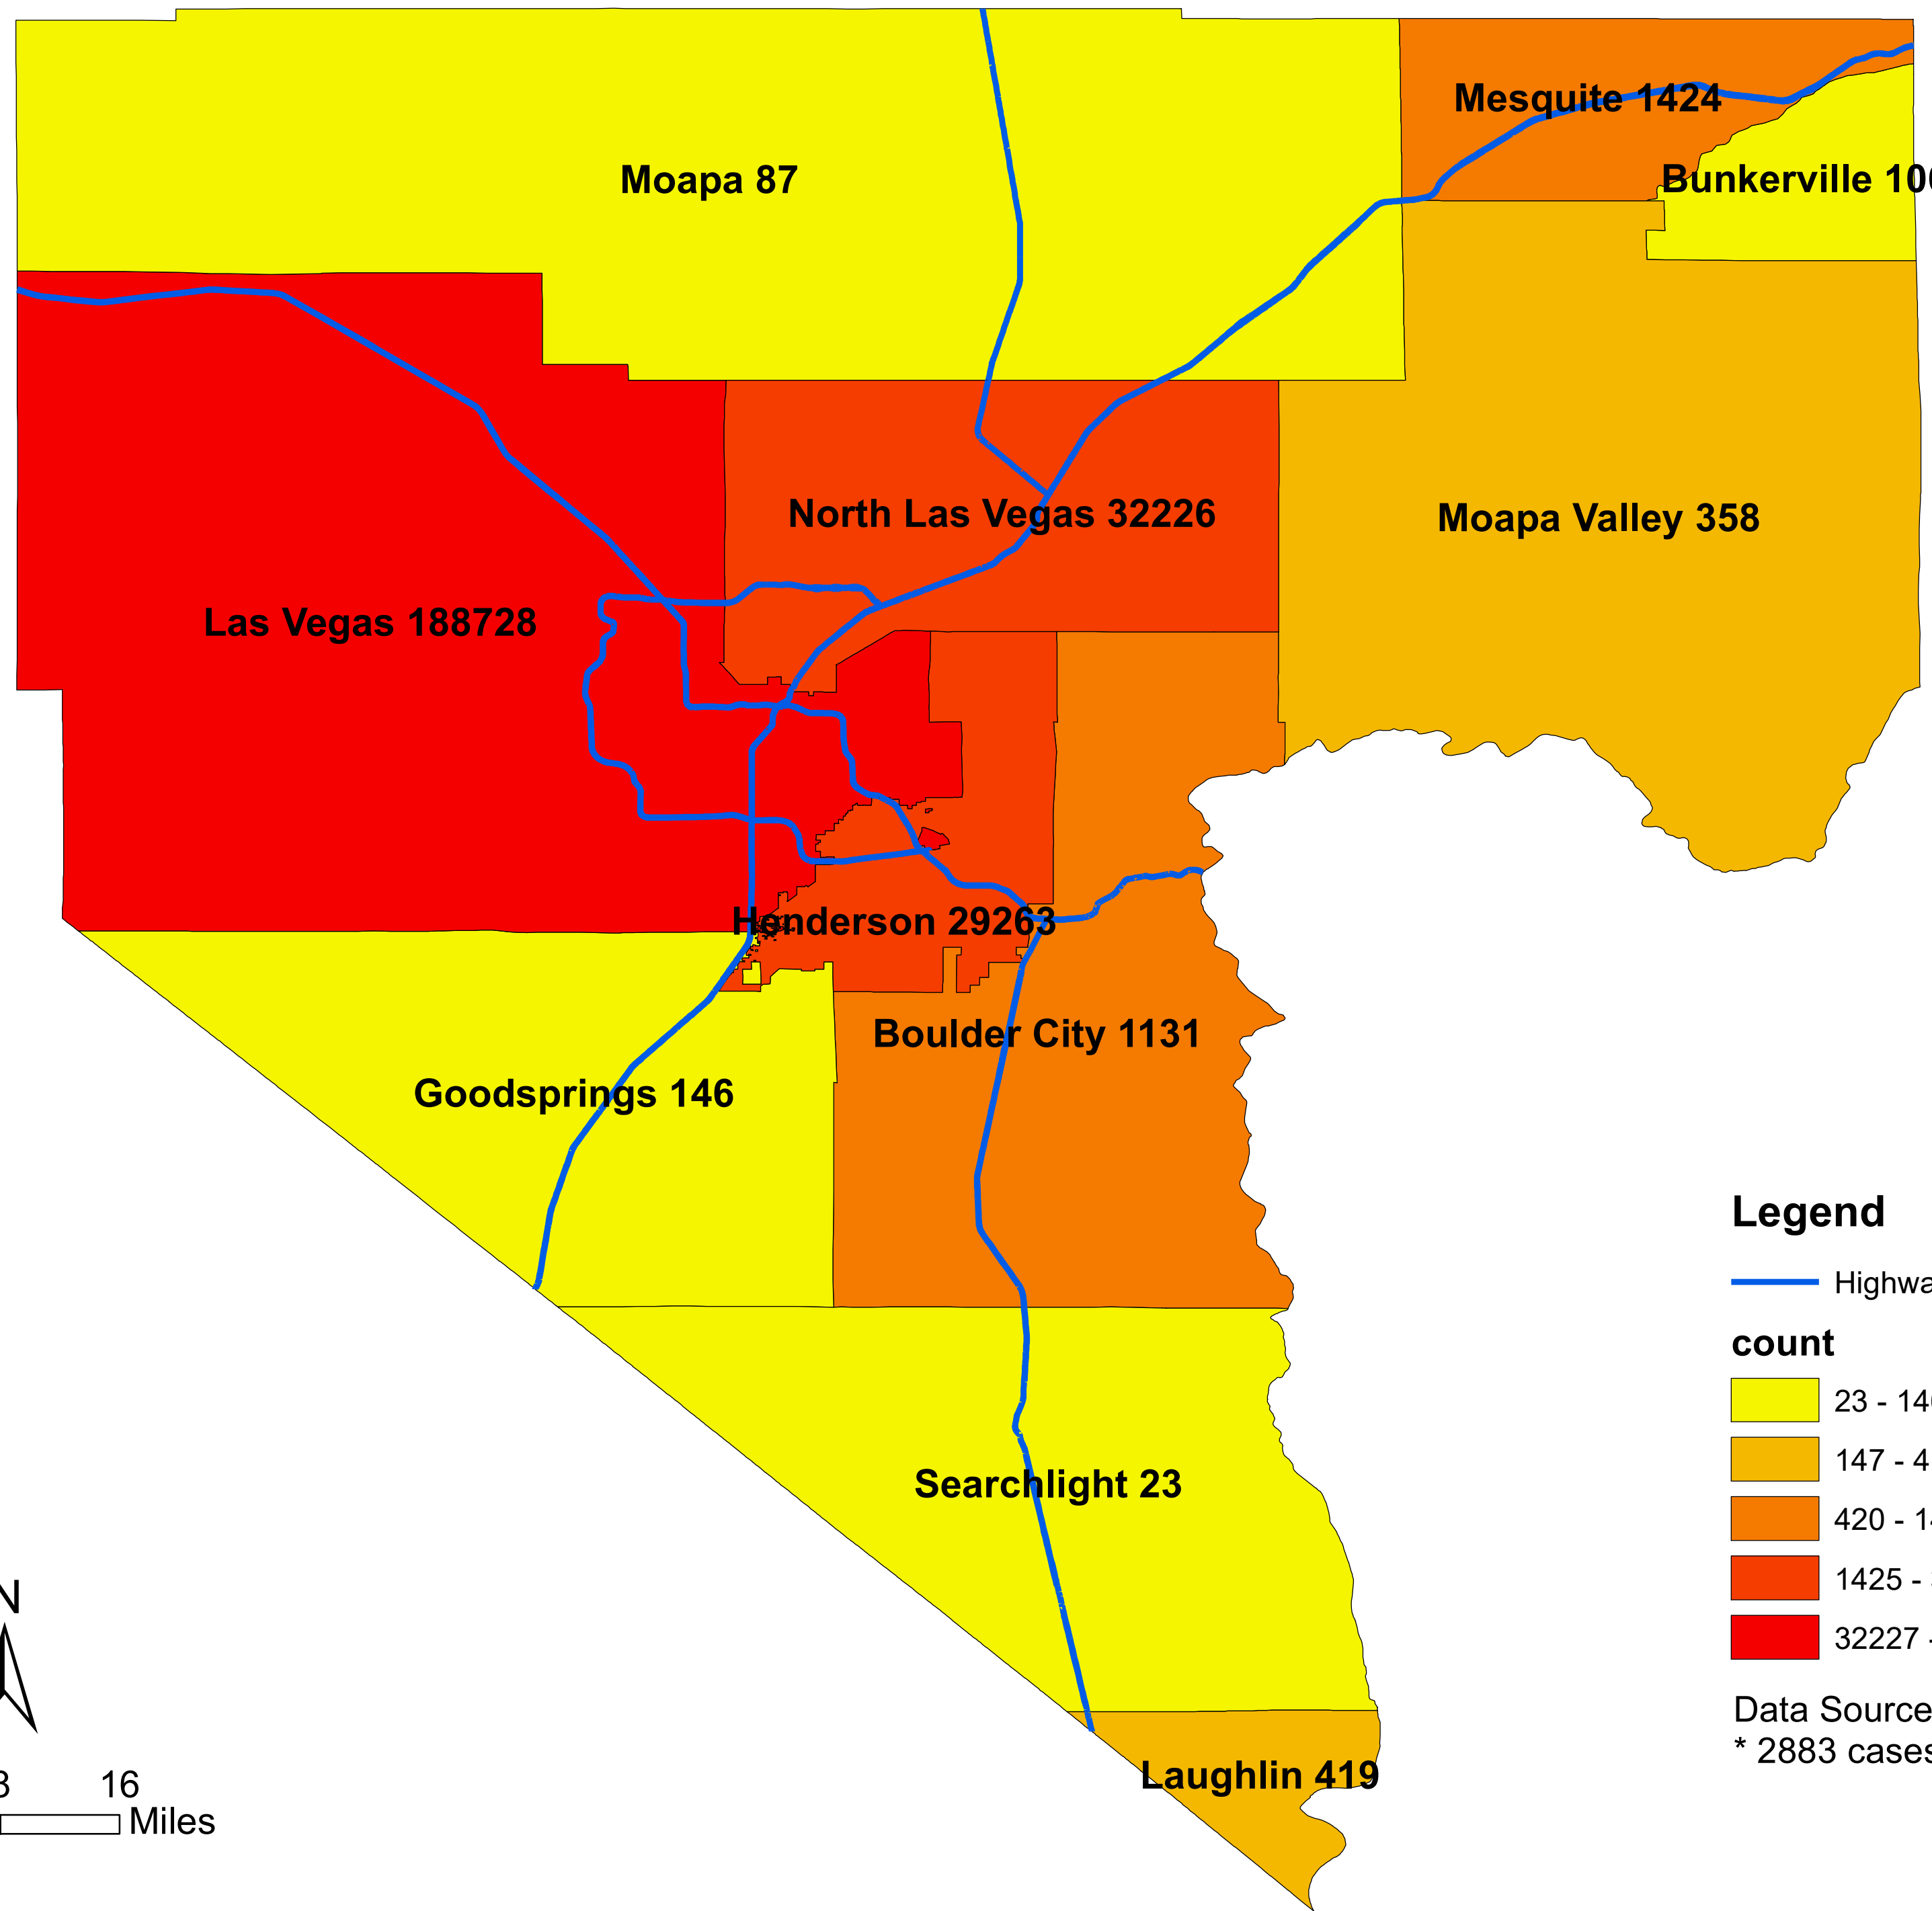

Number of COVID-19 cases by city in Clark county (06.26.2021)

Legend

— Highway

count

Data Source: SNHD

* 2883 cases without city information

0 4 8 16 Miles