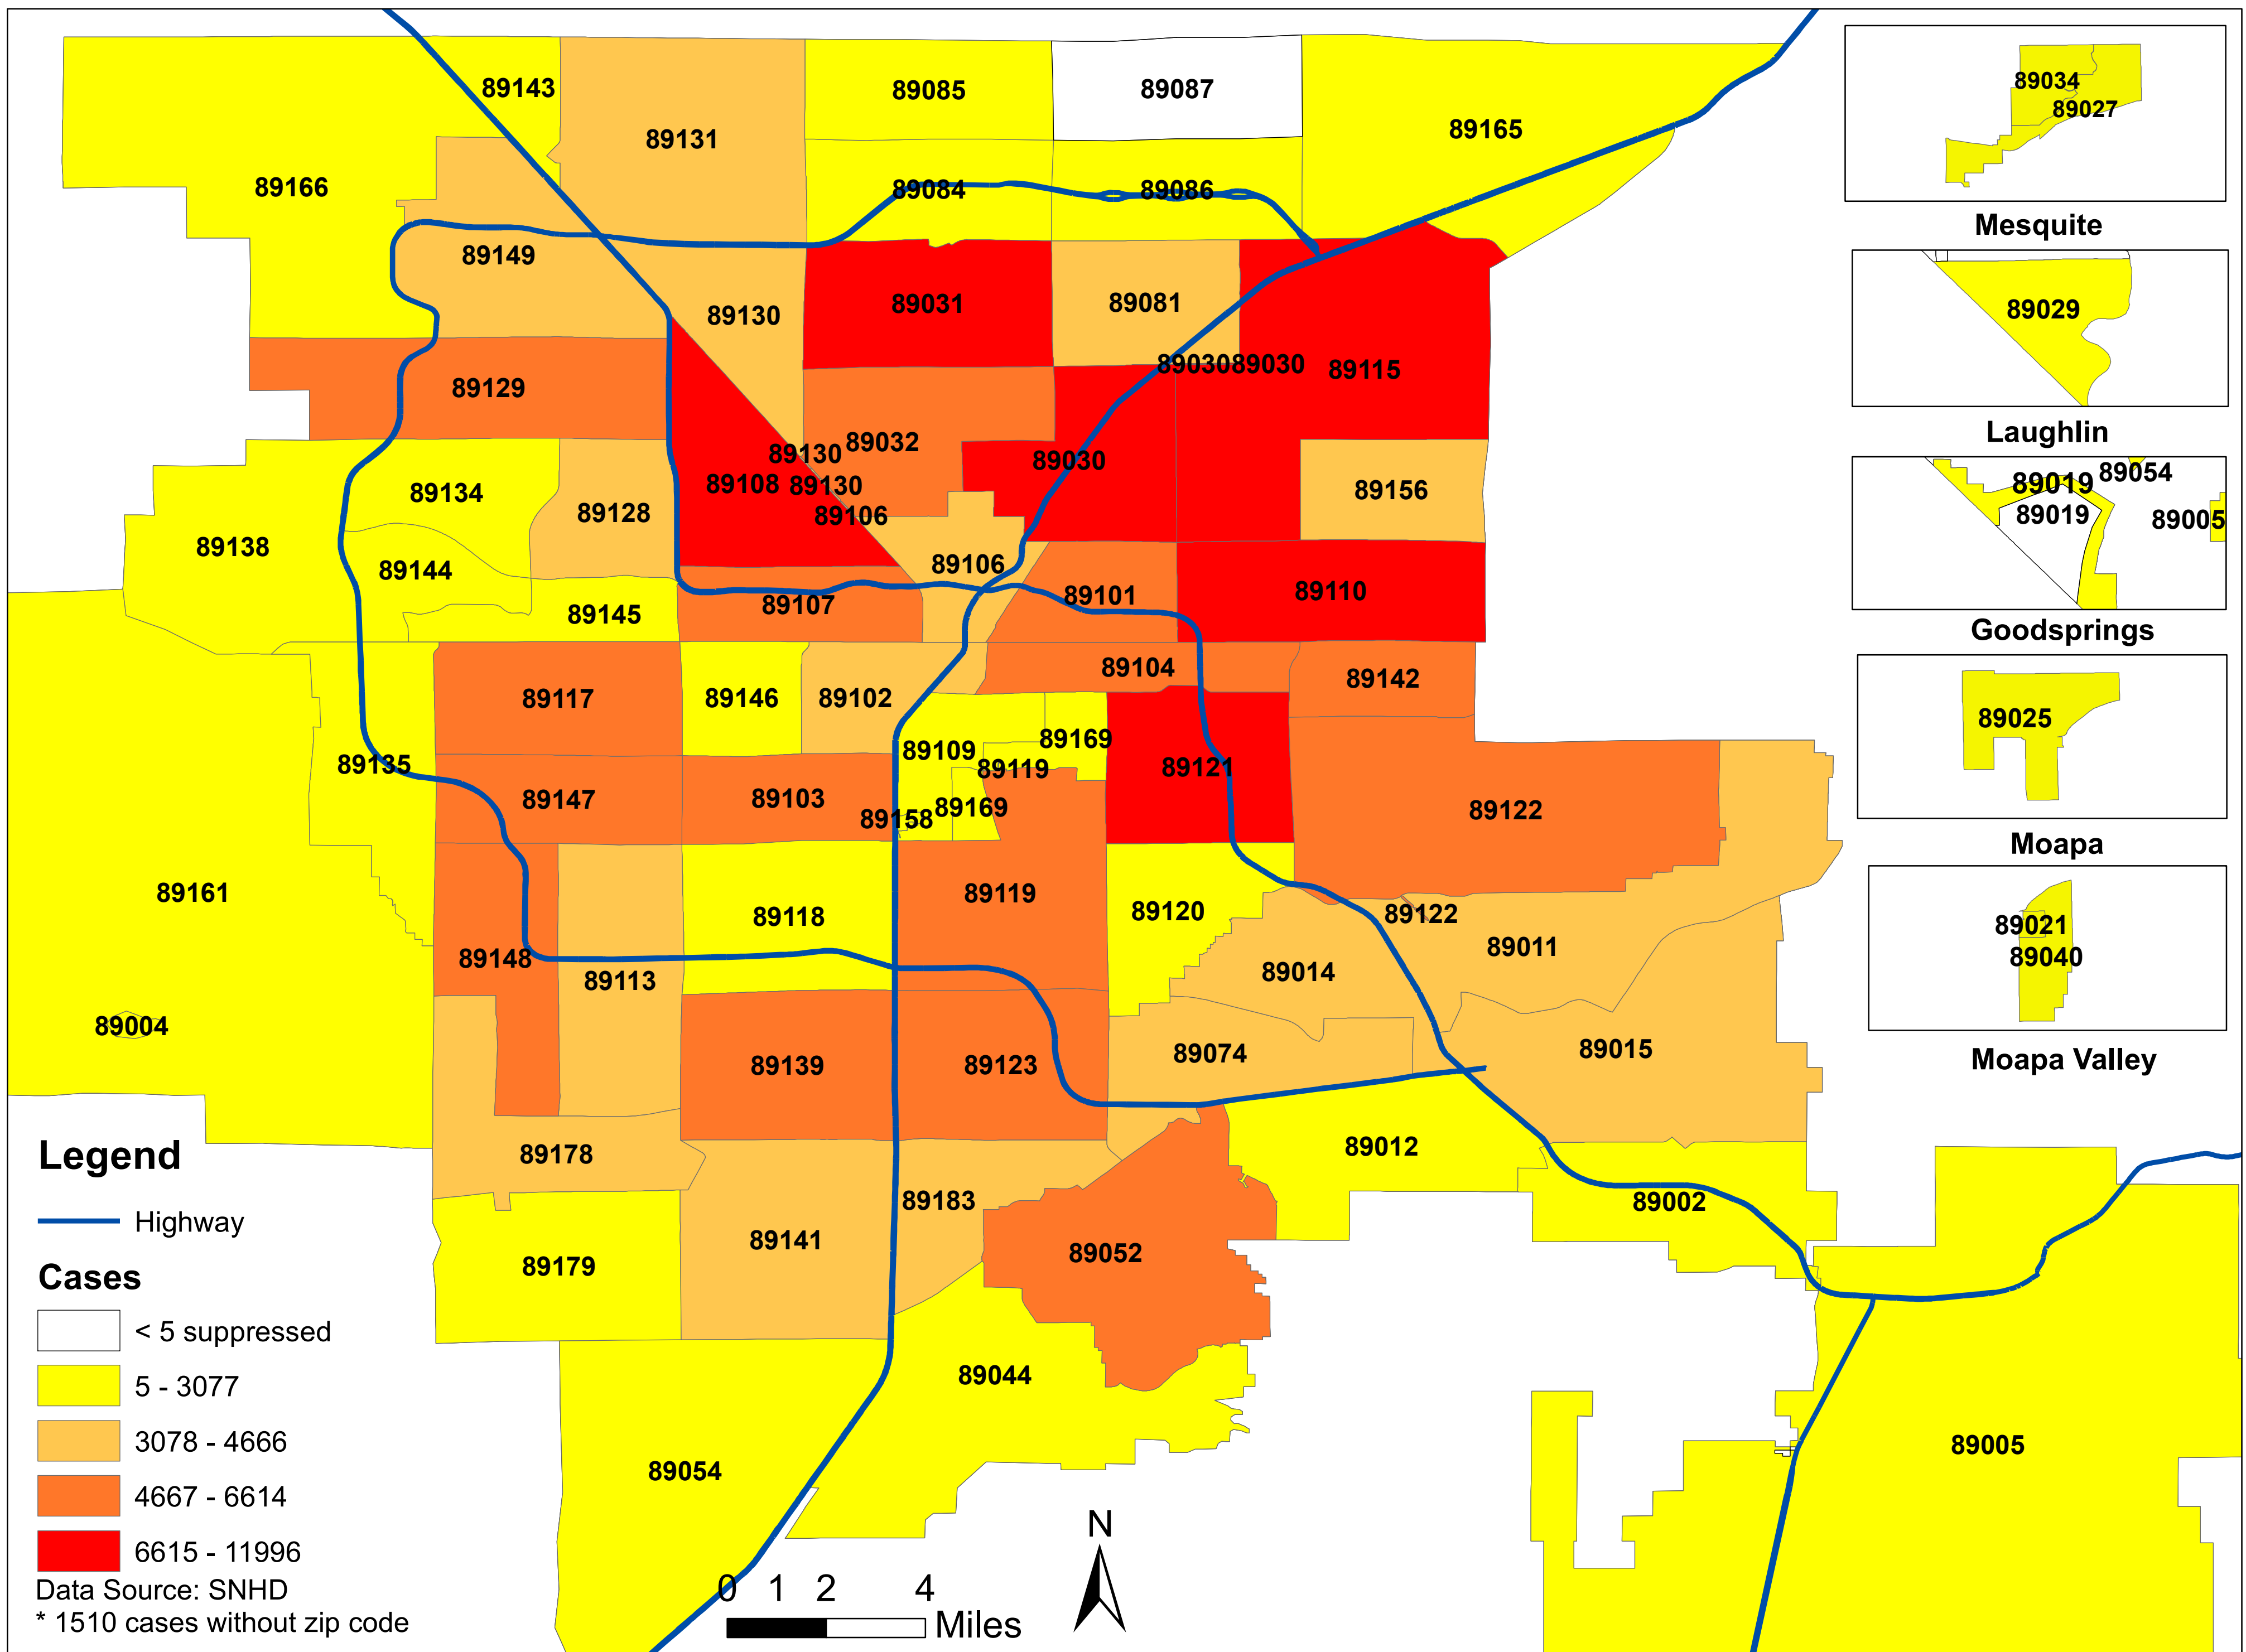

# Number of COVID-19 cases by zip code in Clark county (06.25.2021)

**Note: More than 5 cases reported from 89124**