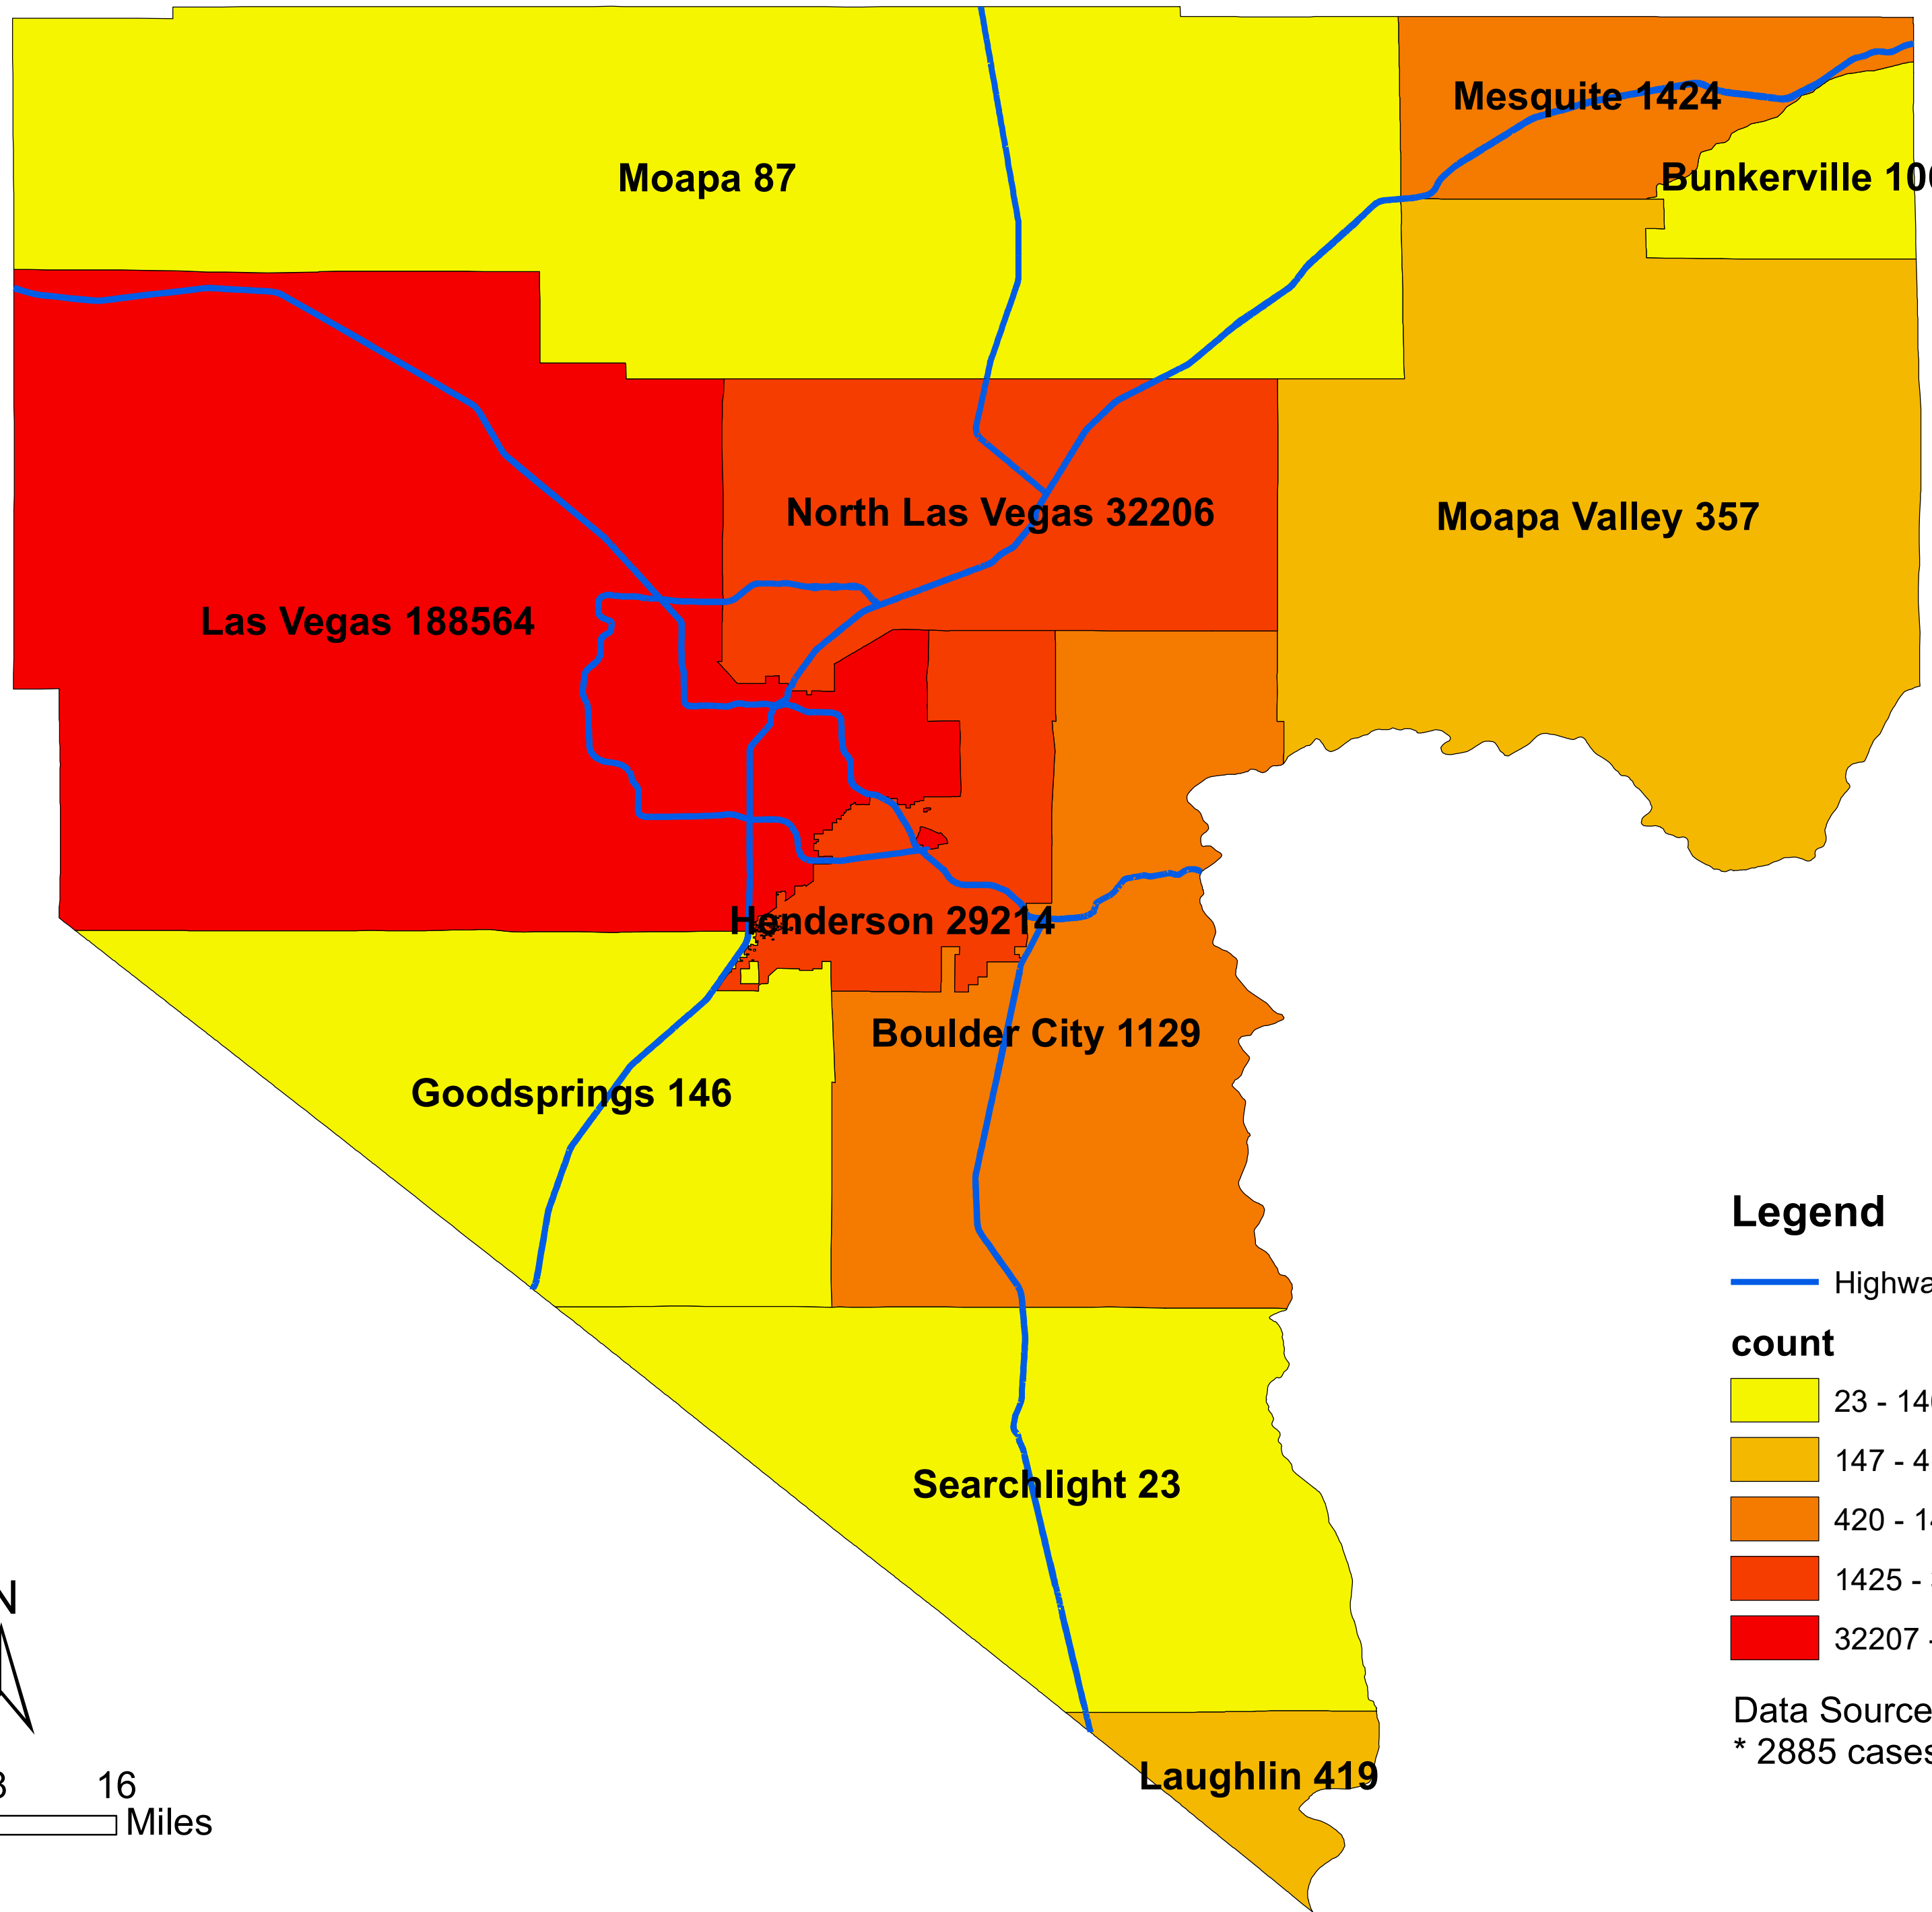

# Number of COVID-19 cases by city in Clark county (06.25.2021)

## Legend

— Highway

### count

Data Source: SNHD

\* 2885 cases without city information

0 4 8 16 Miles