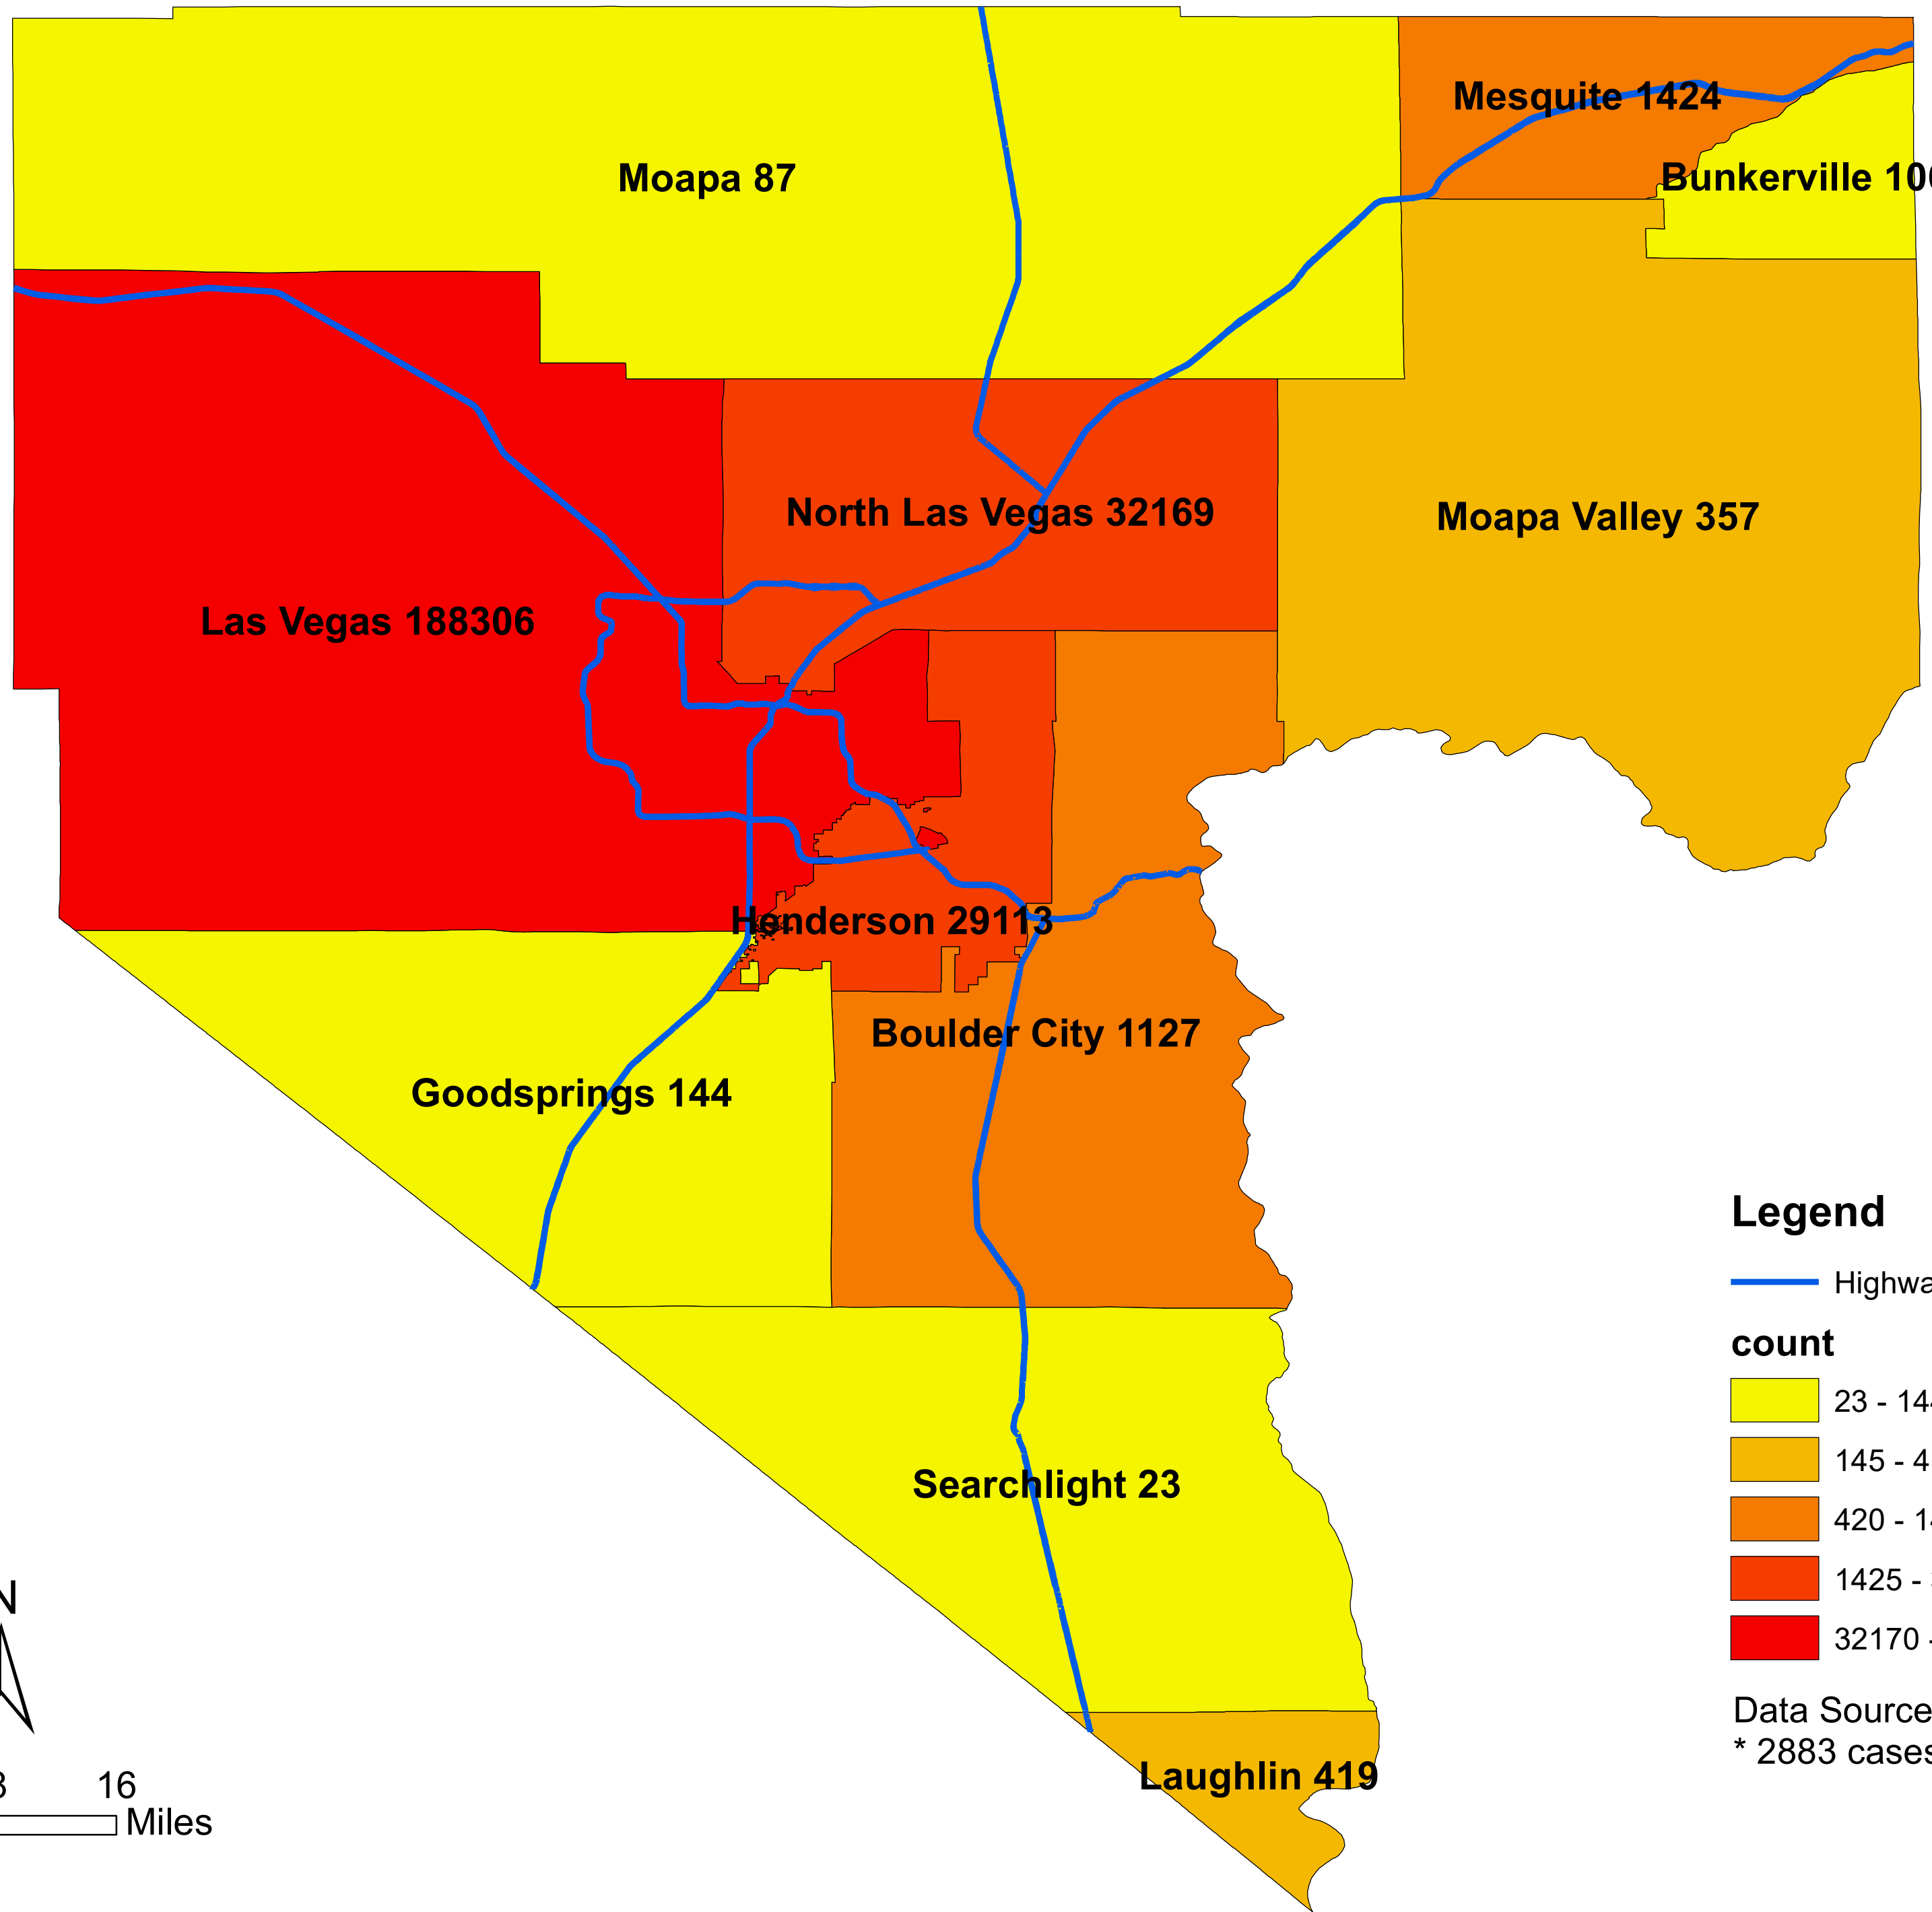

Number of COVID-19 cases by city in Clark county (06.24.2021)

Legend

— Highway

count

Data Source: SNHD

* 2883 cases without city information

0 4 8 16 Miles