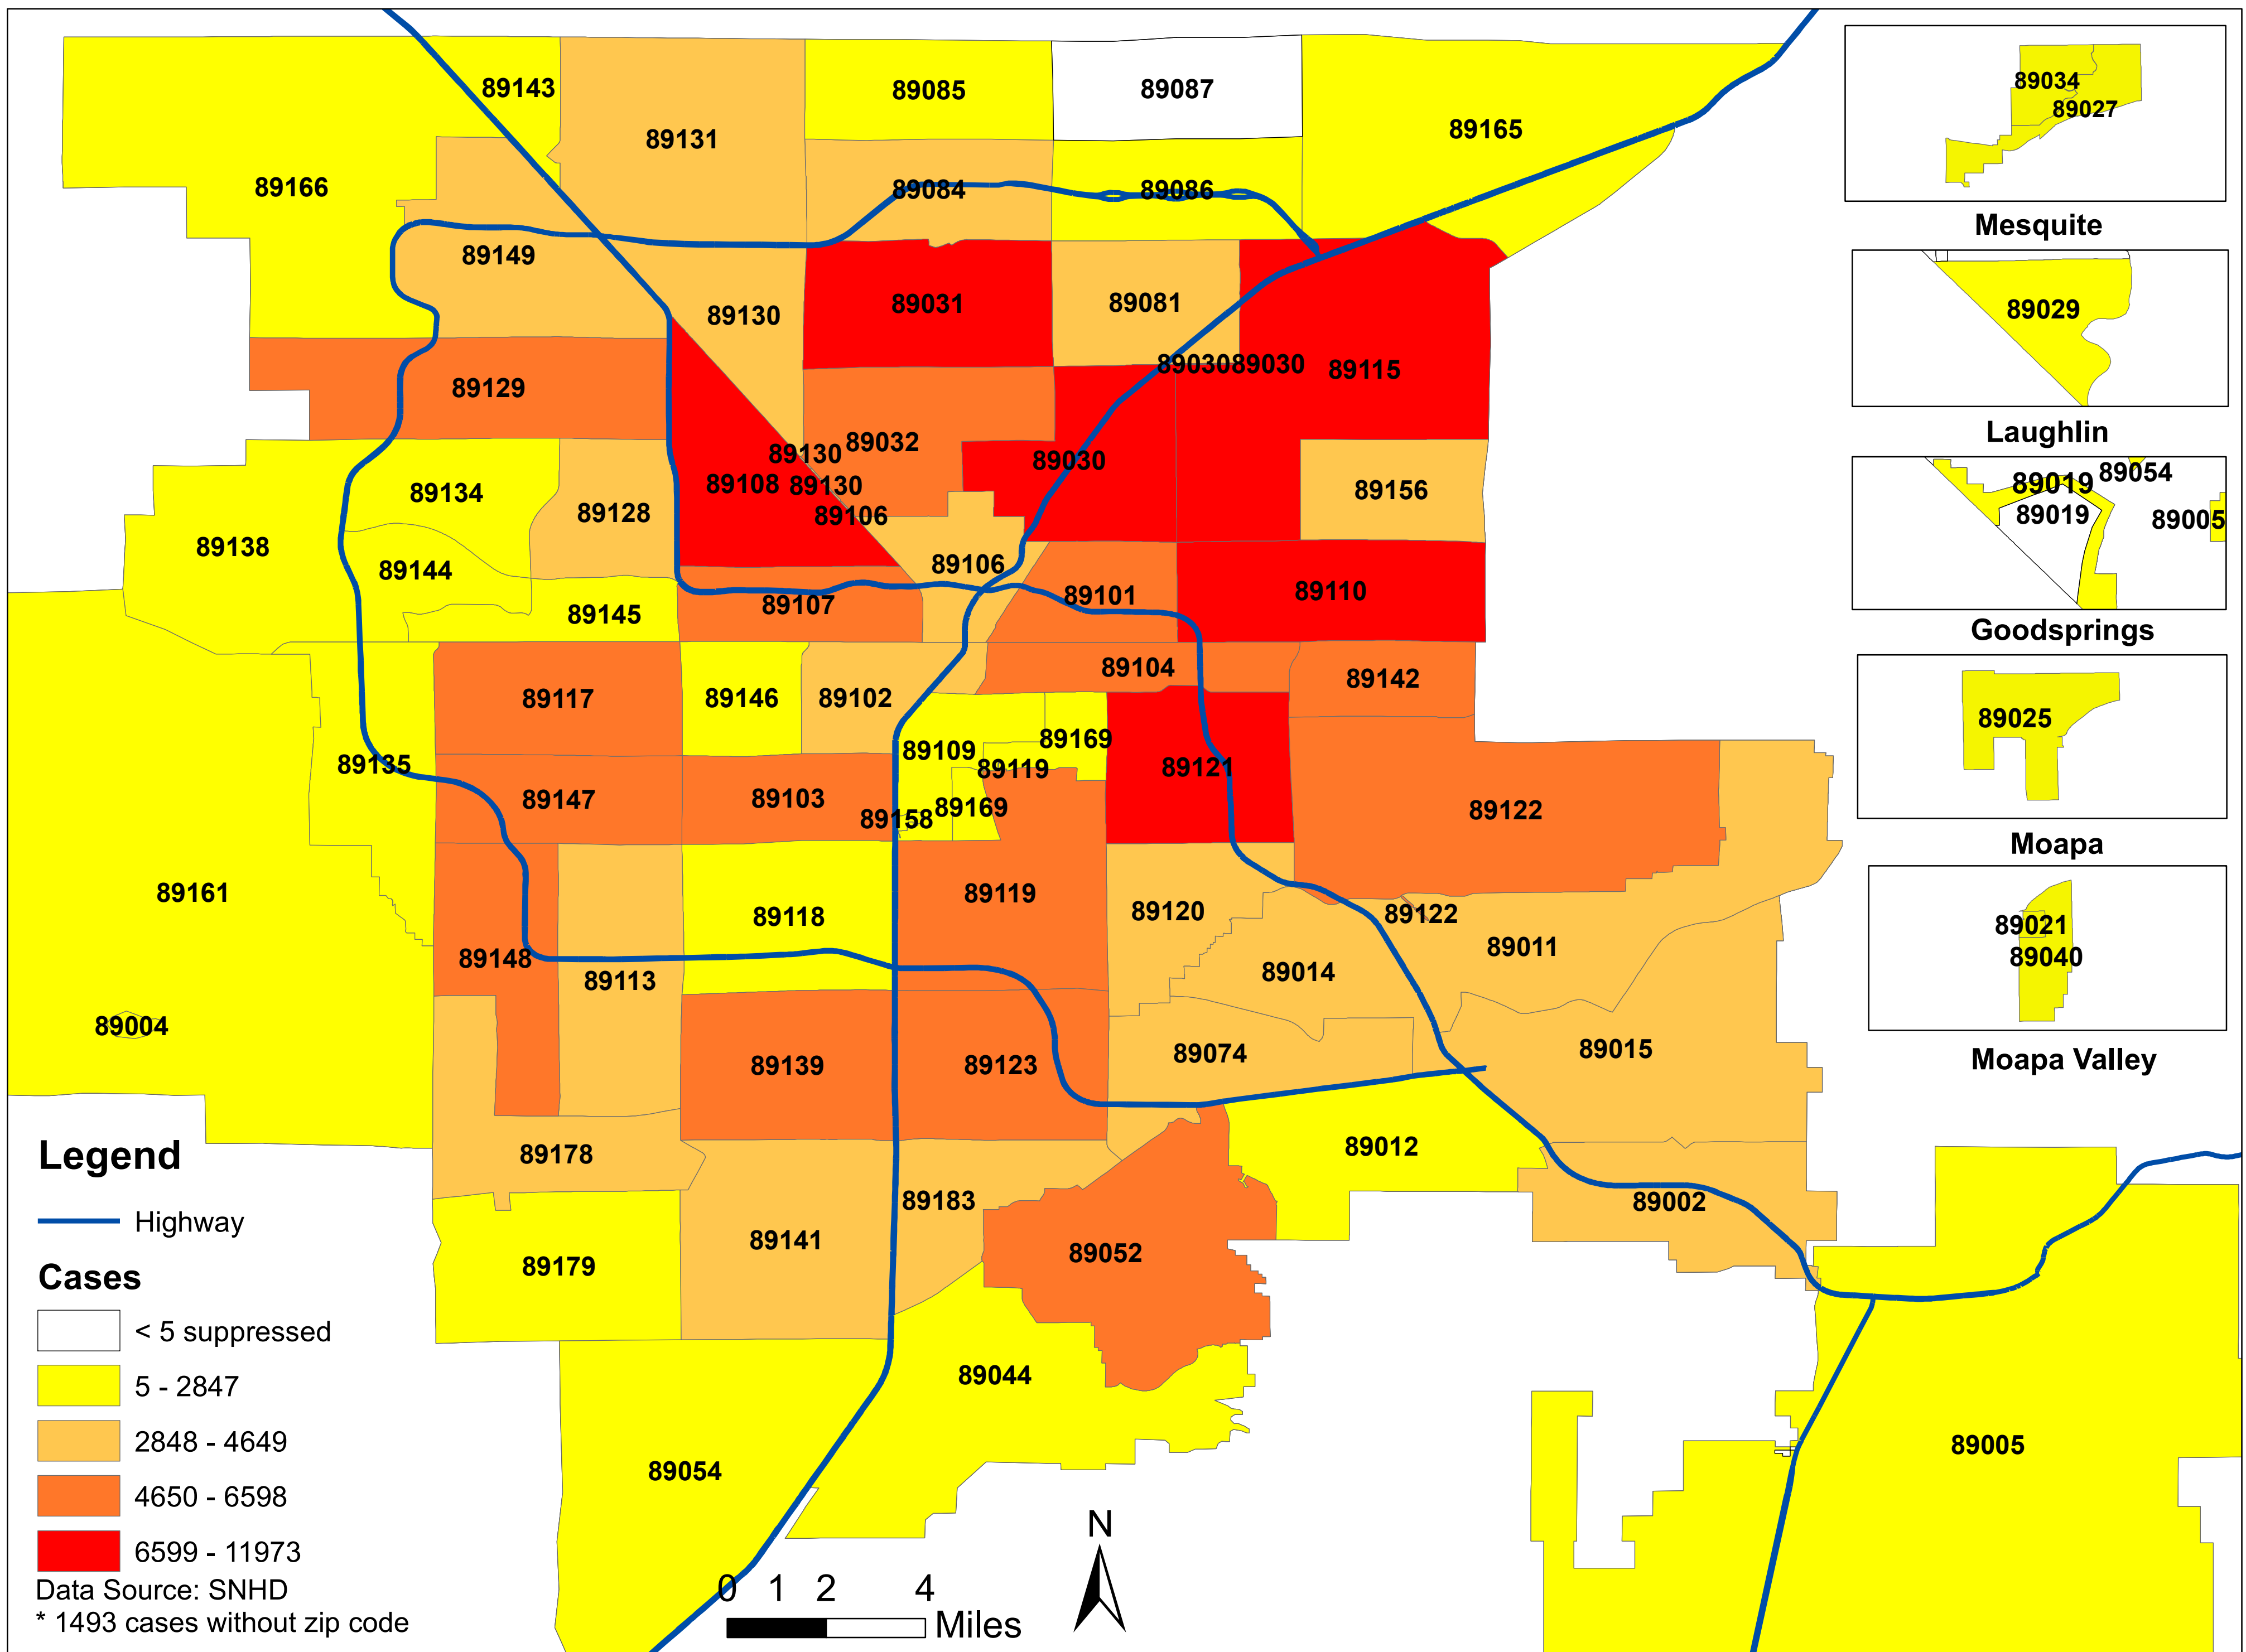

# Number of COVID-19 cases by zip code in Clark county (06.23.2021)

**Note: More than 5 cases reported from 89124**