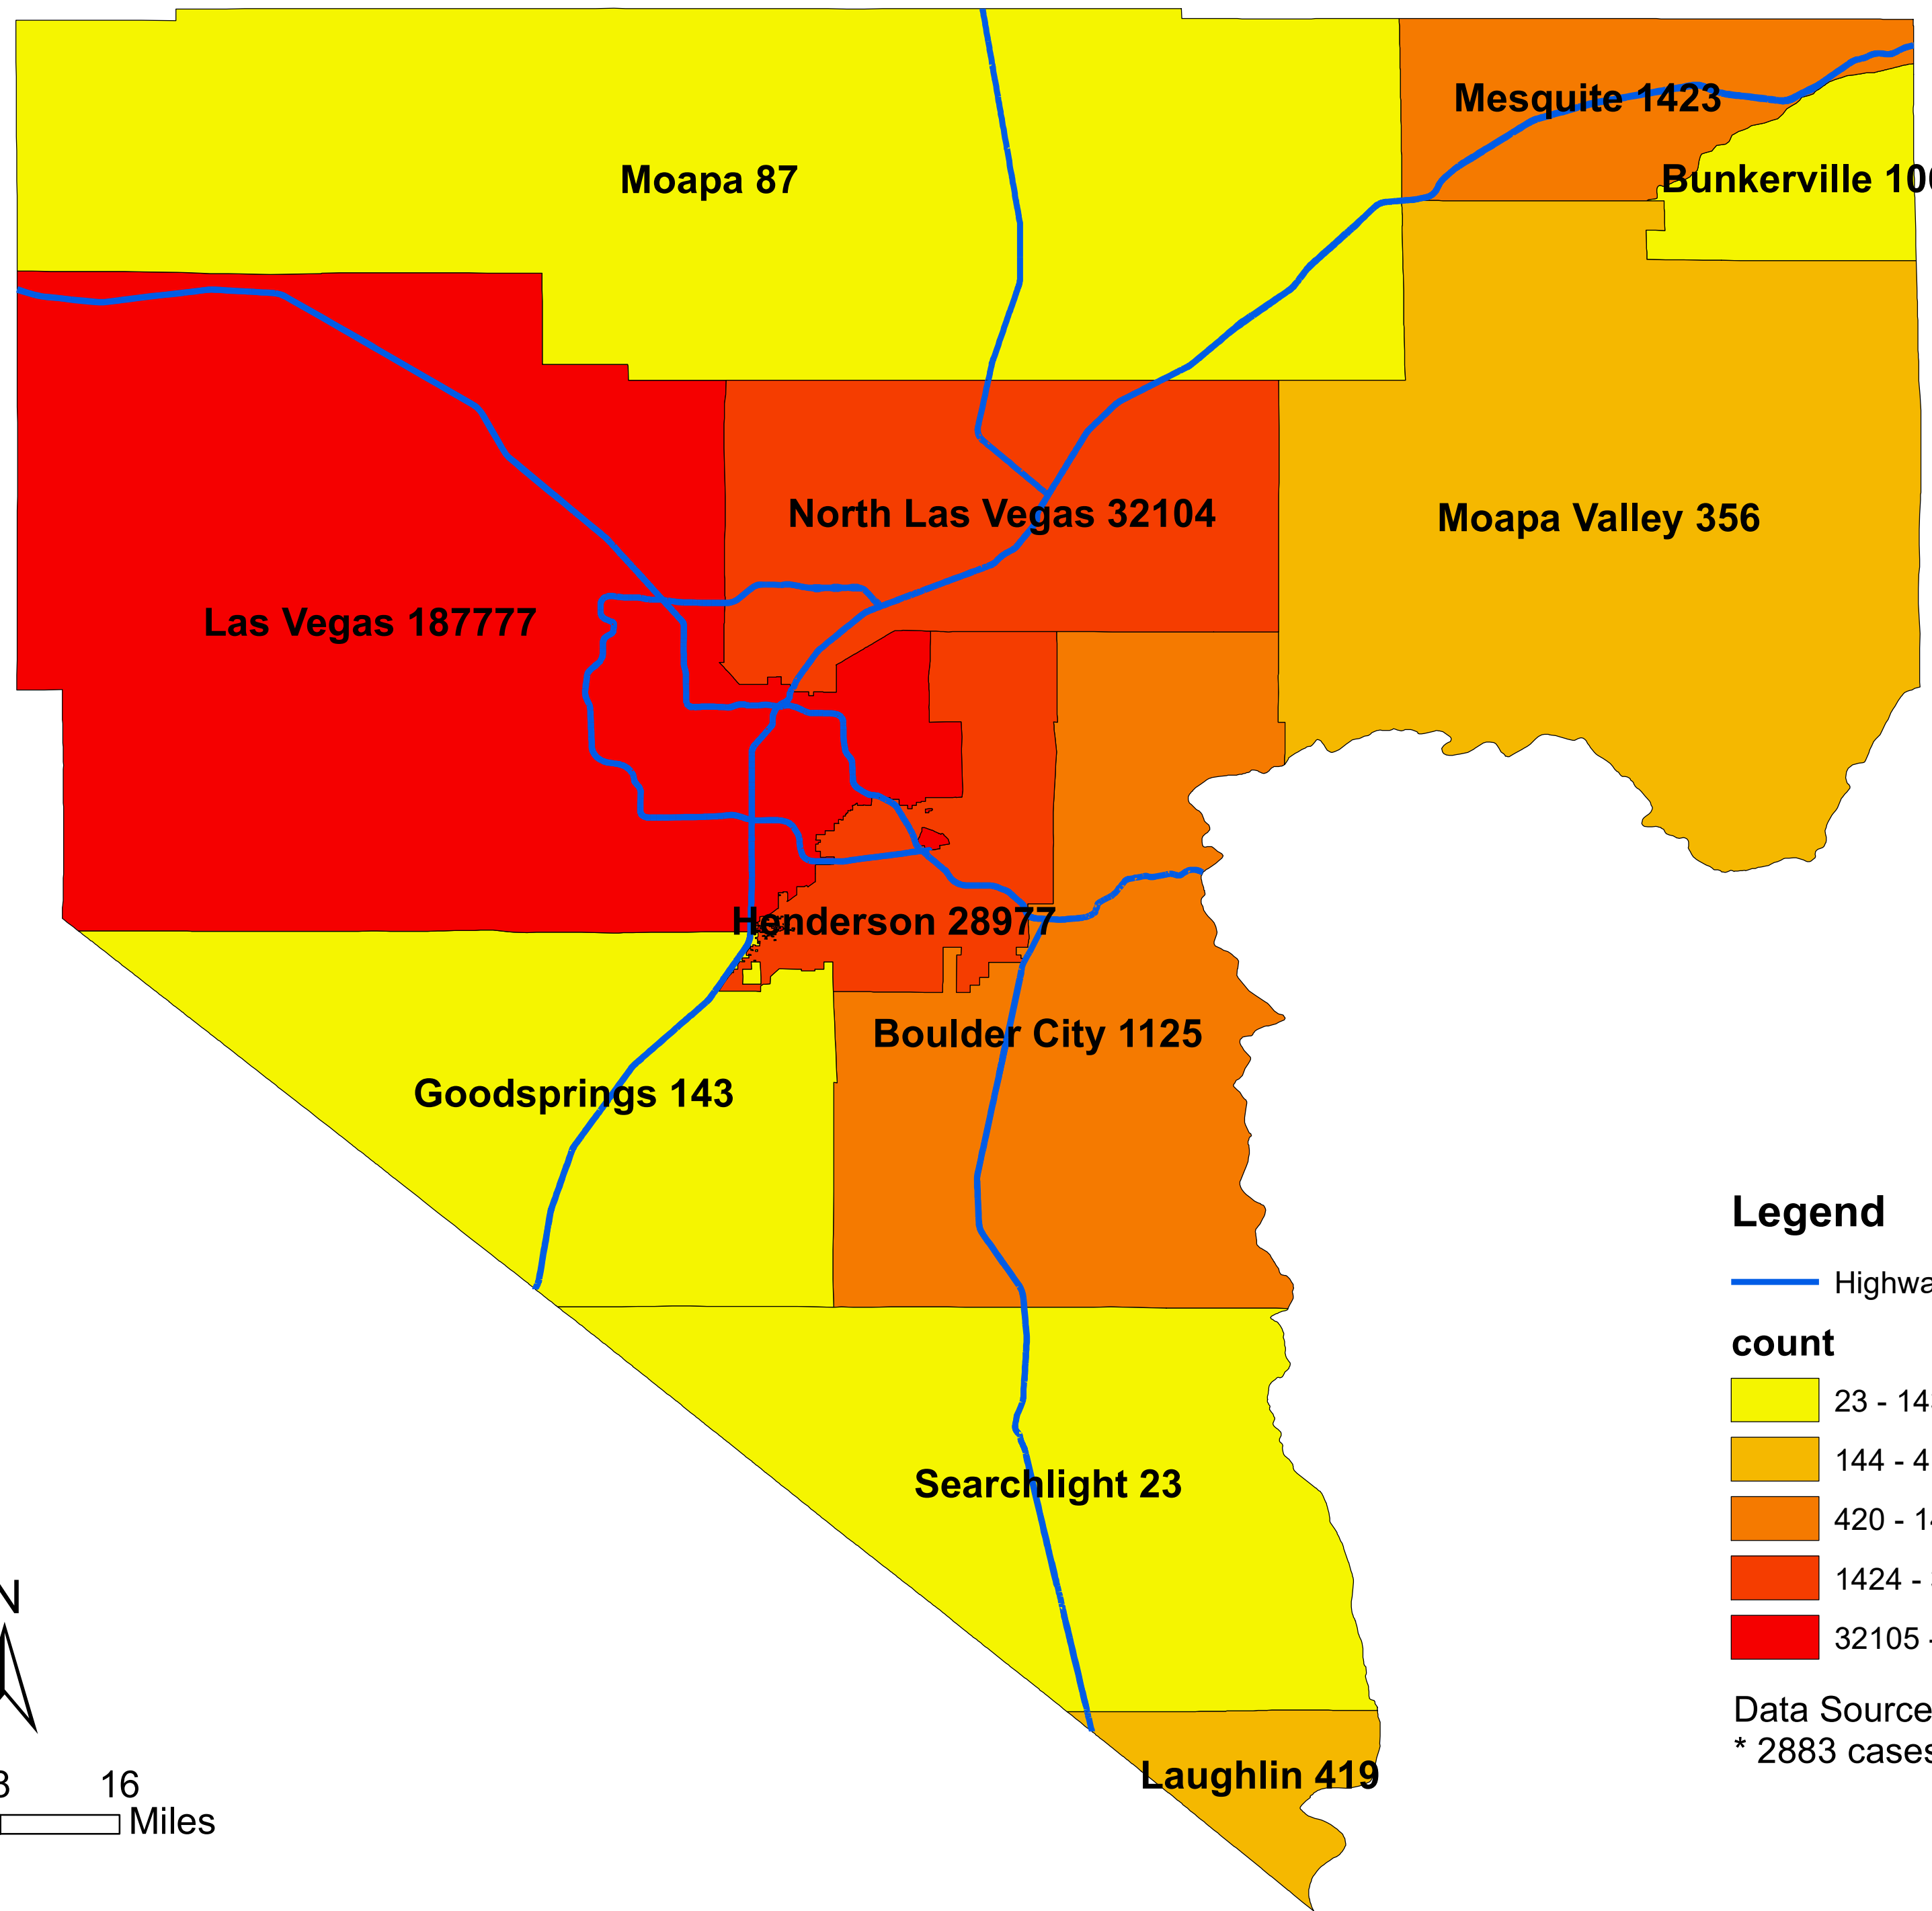

# Number of COVID-19 cases by city in Clark county (06.23.2021)

## Legend

— Highway

### count

Data Source: SNHD

\* 2883 cases without city information

0 4 8 16 Miles