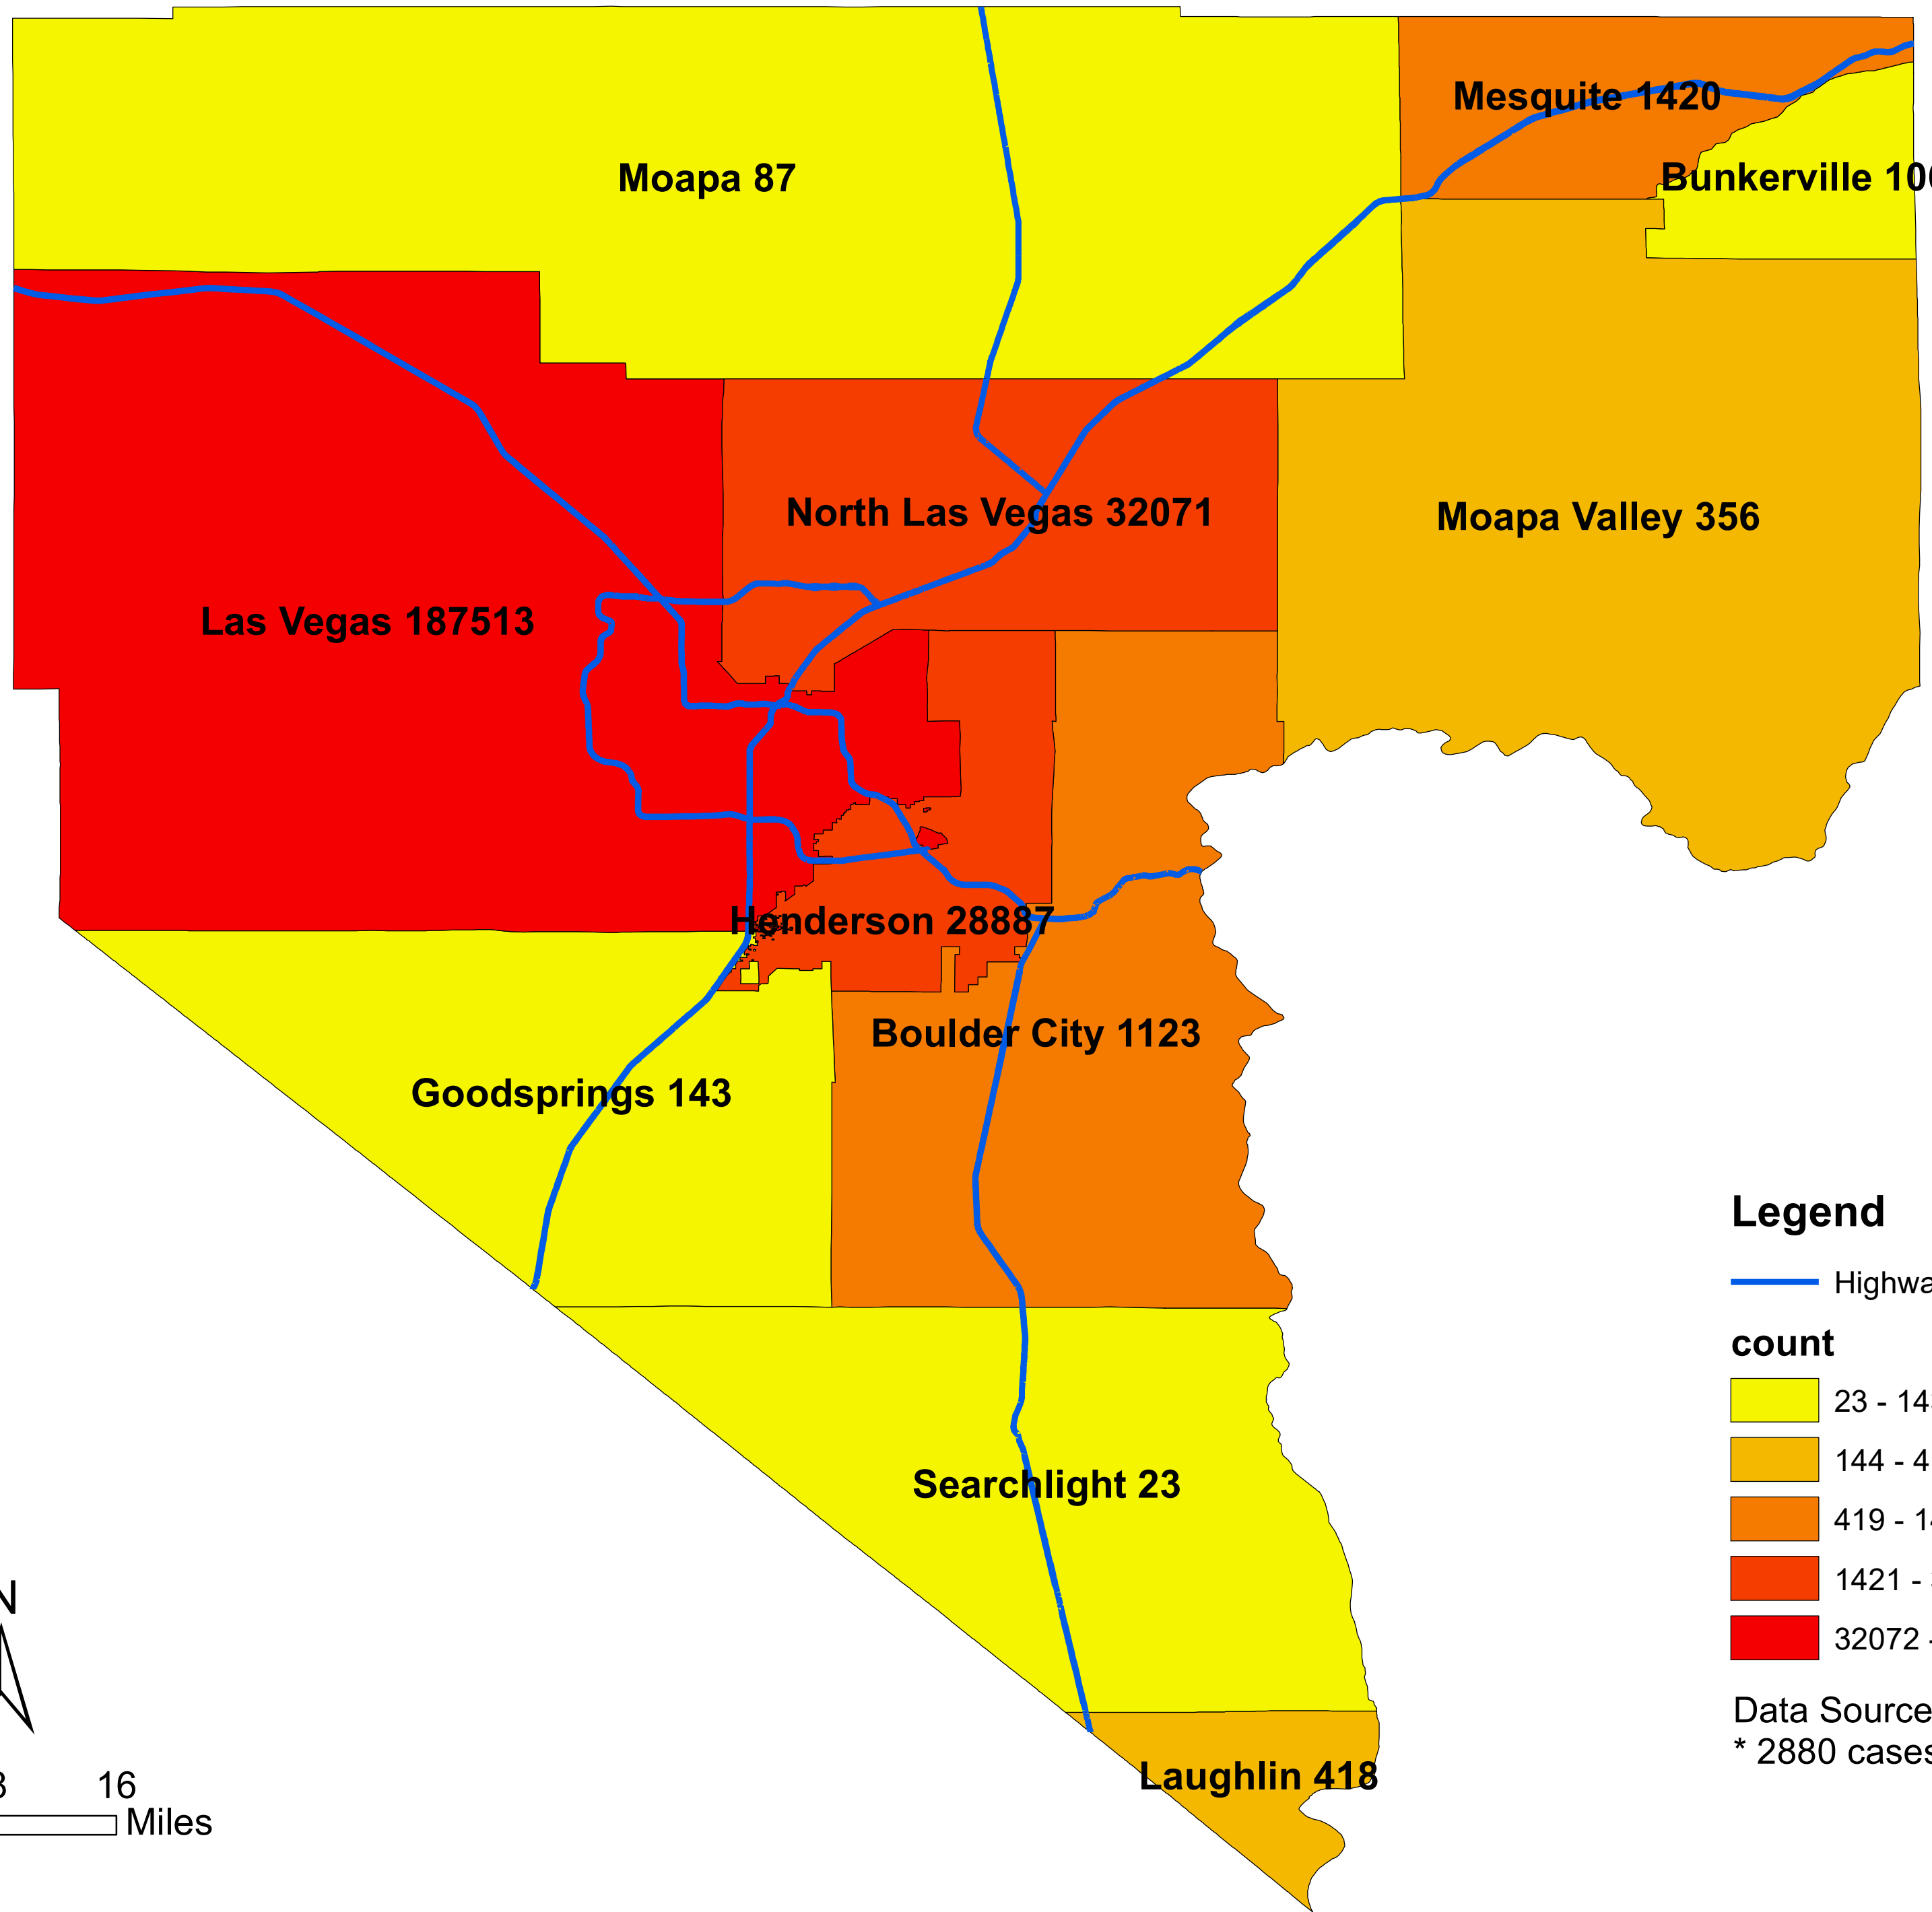

# Number of COVID-19 cases by city in Clark county (06.22.2021)

## Legend

— Highway

### count

Data Source: SNHD

\* 2880 cases without city information

0 4 8 16  
Miles