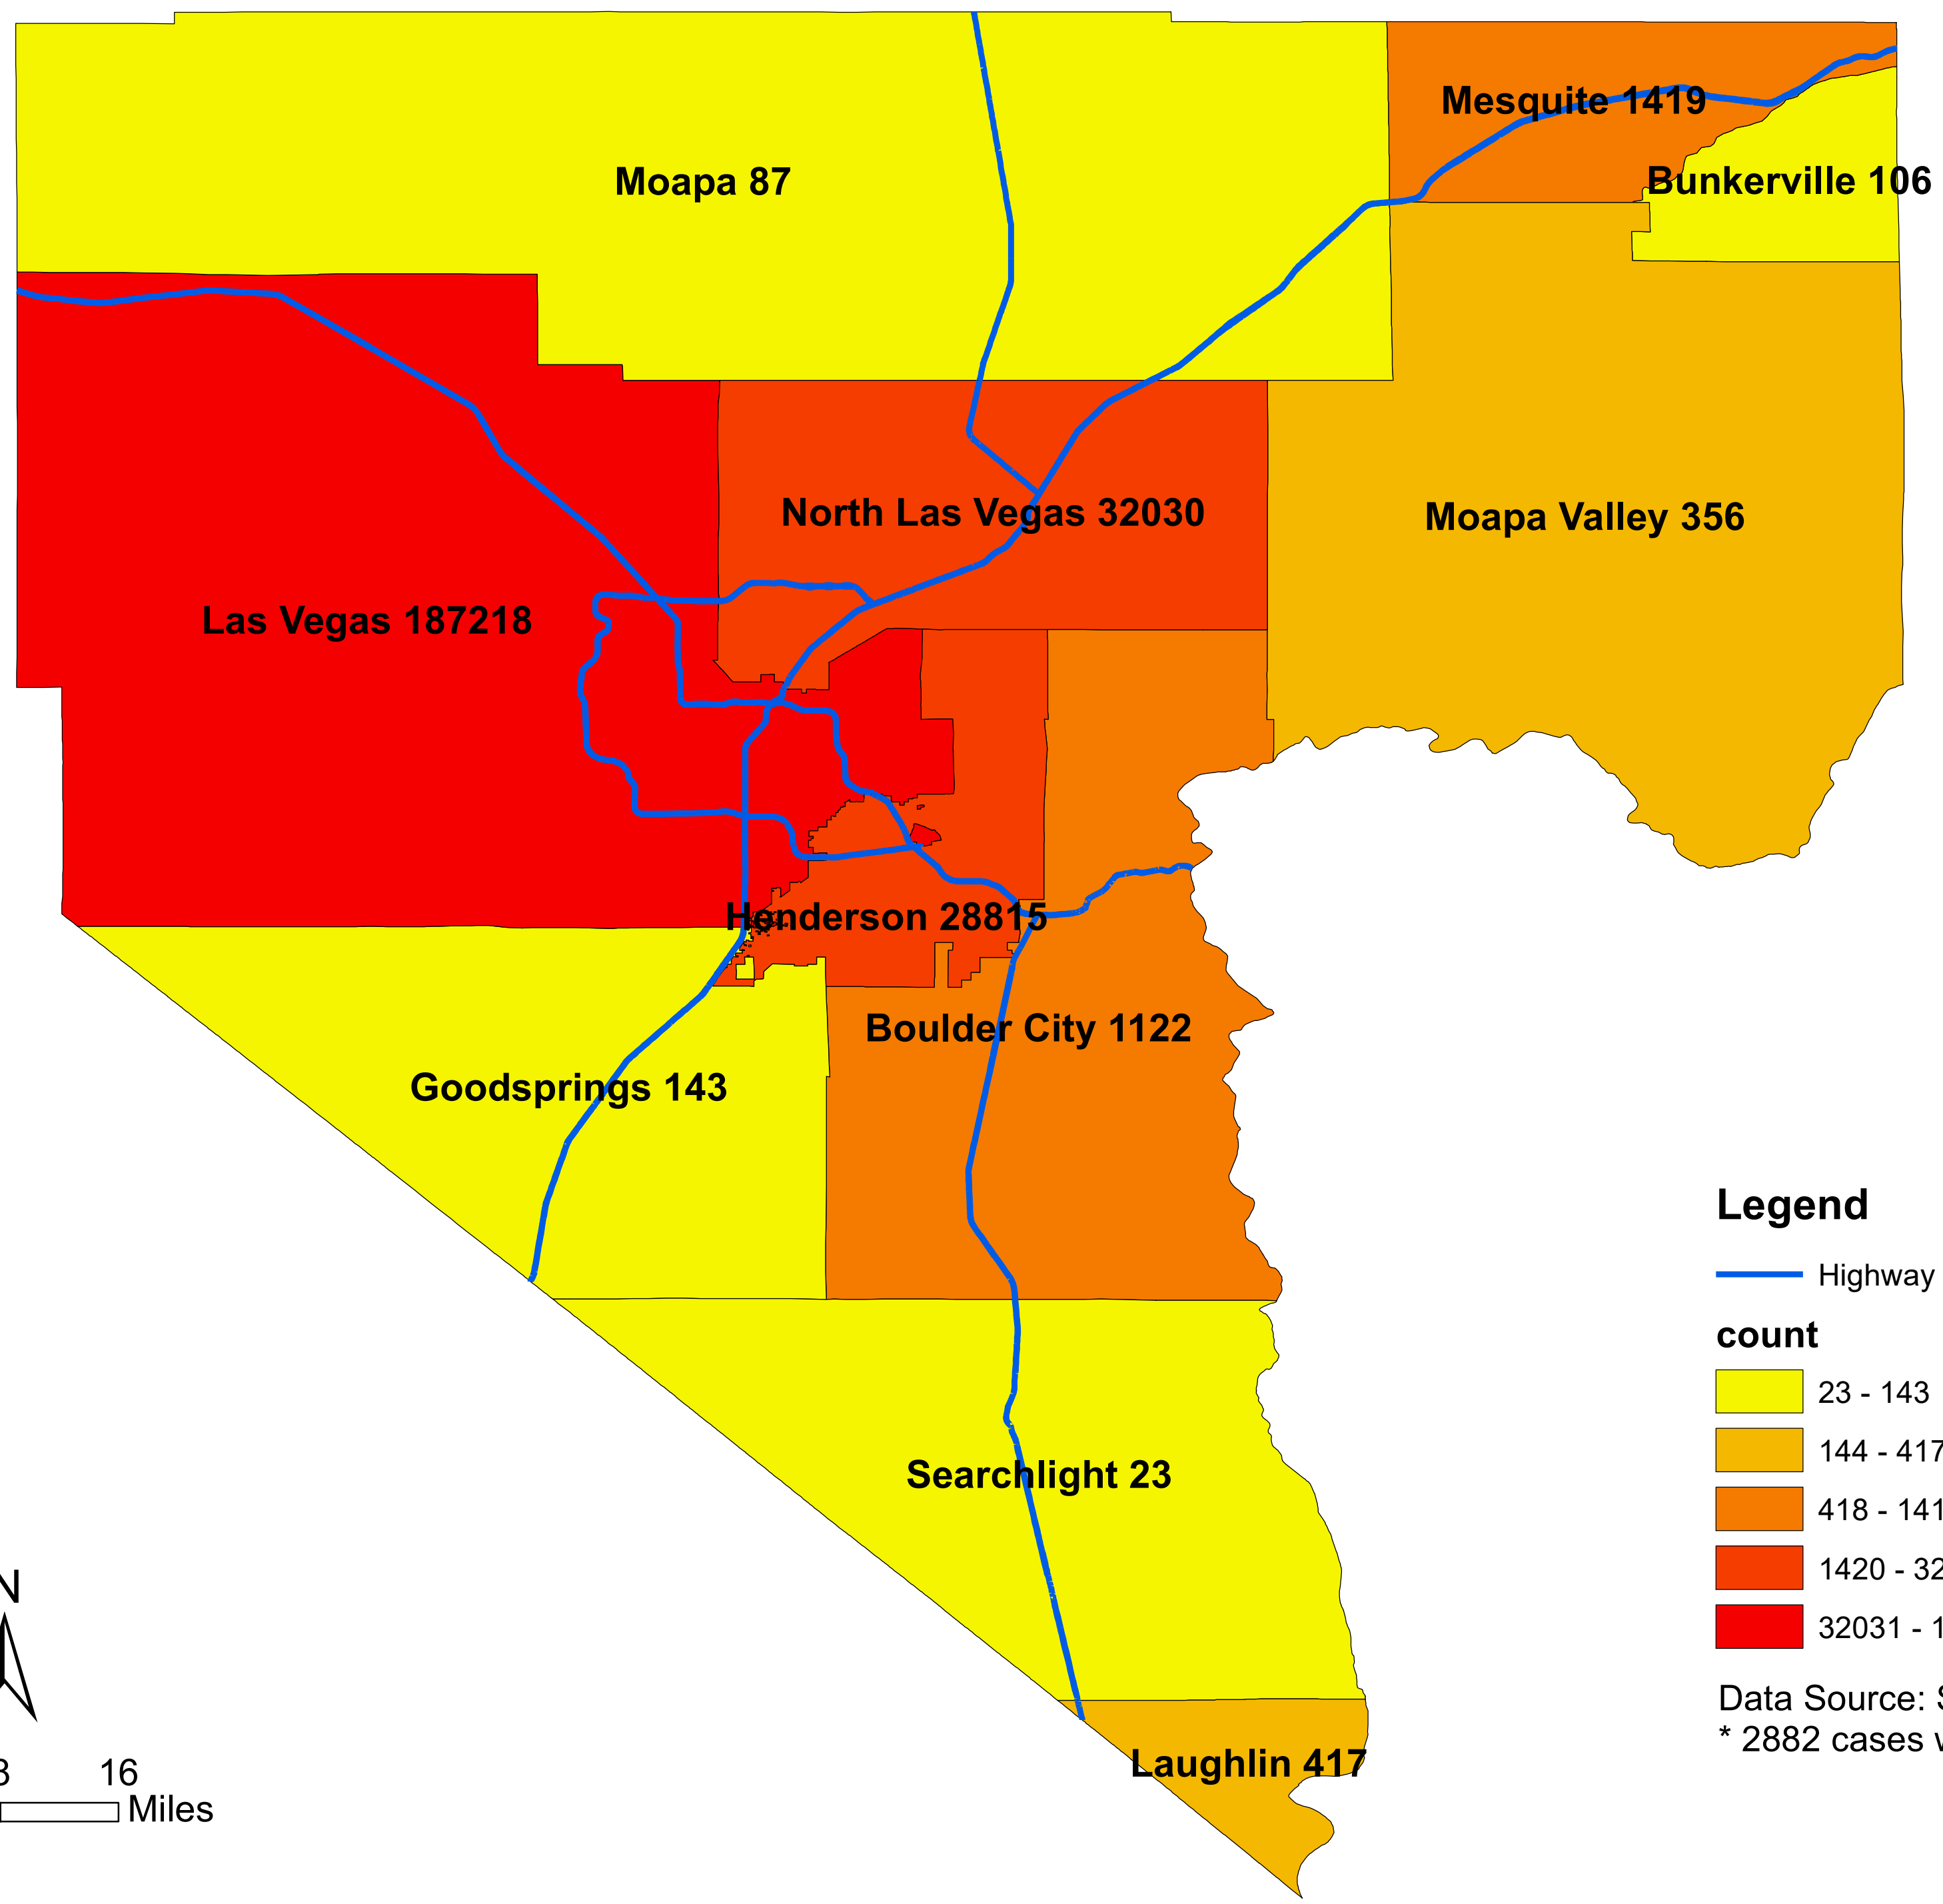

Number of COVID-19 cases by city in Clark county (06.21.2021)

Legend

— Highway

count

- 23 - 143
- 144 - 417
- 418 - 1419
- 1420 - 32030
- 32031 - 187218

Data Source: SNHD
* 2882 cases without city information