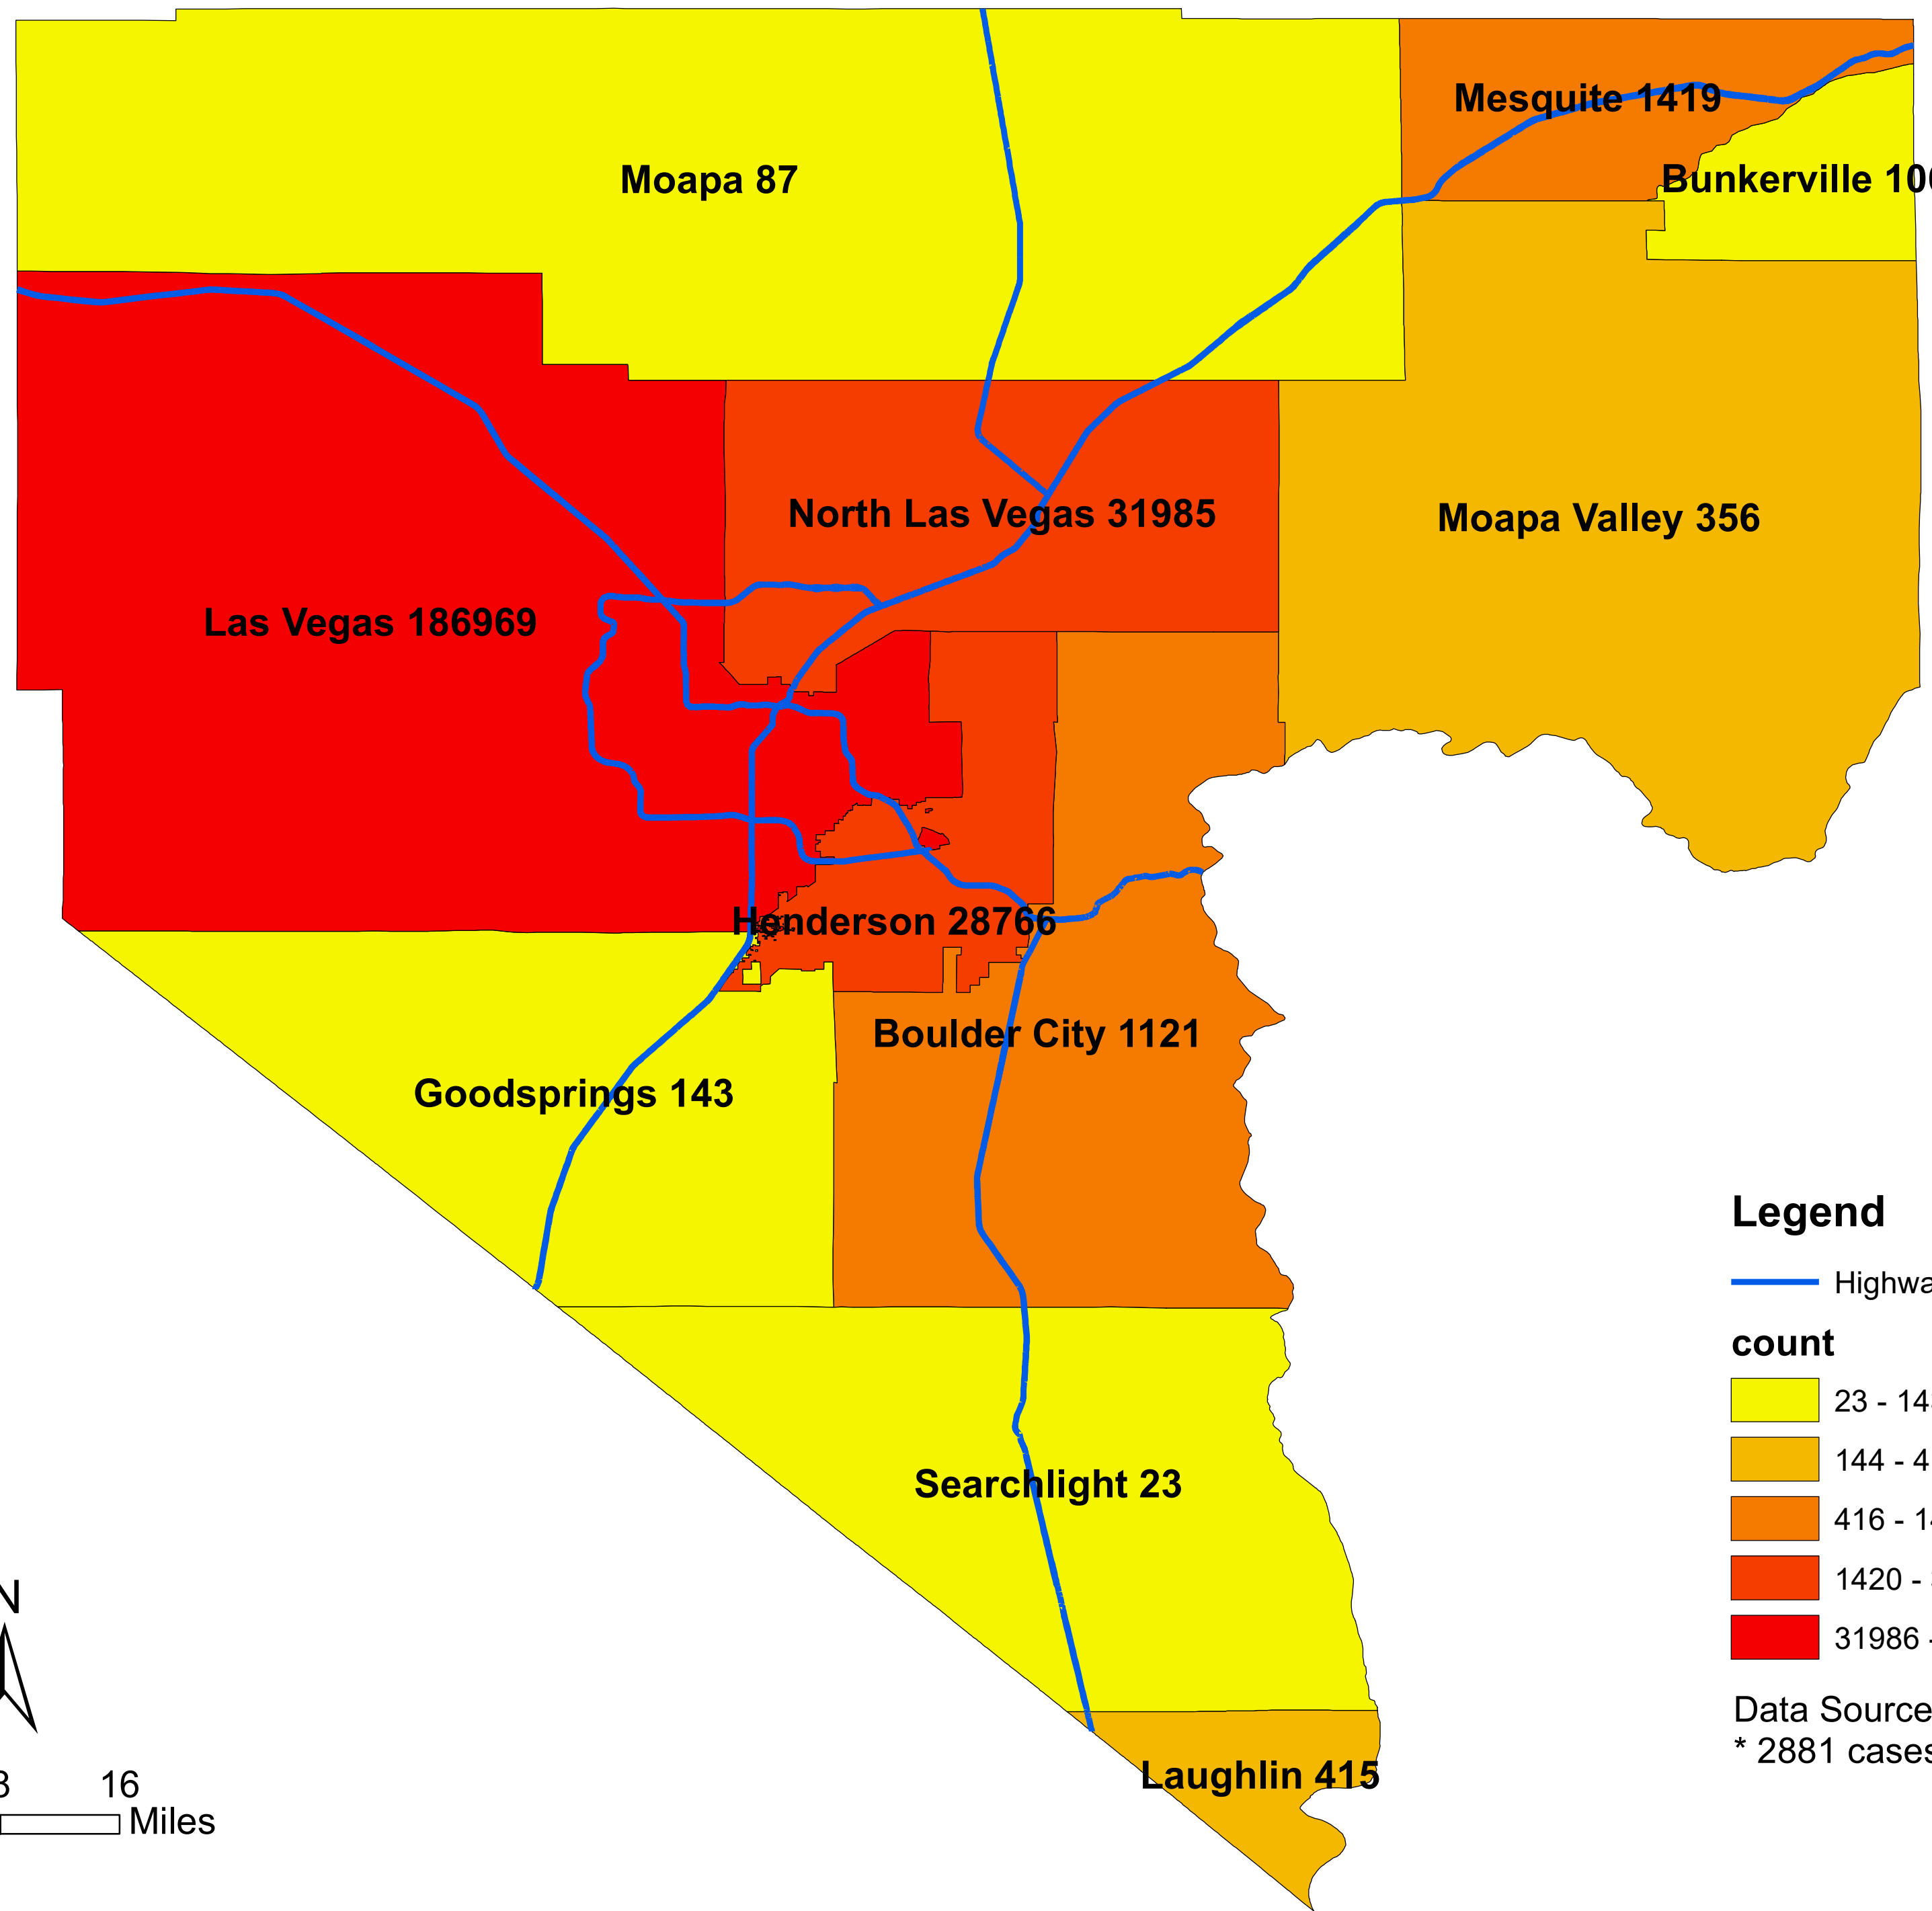

Number of COVID-19 cases by city in Clark county (06.20.2021)

Legend

— Highway

count

Data Source: SNHD

* 2881 cases without city information

0 4 8 16 Miles