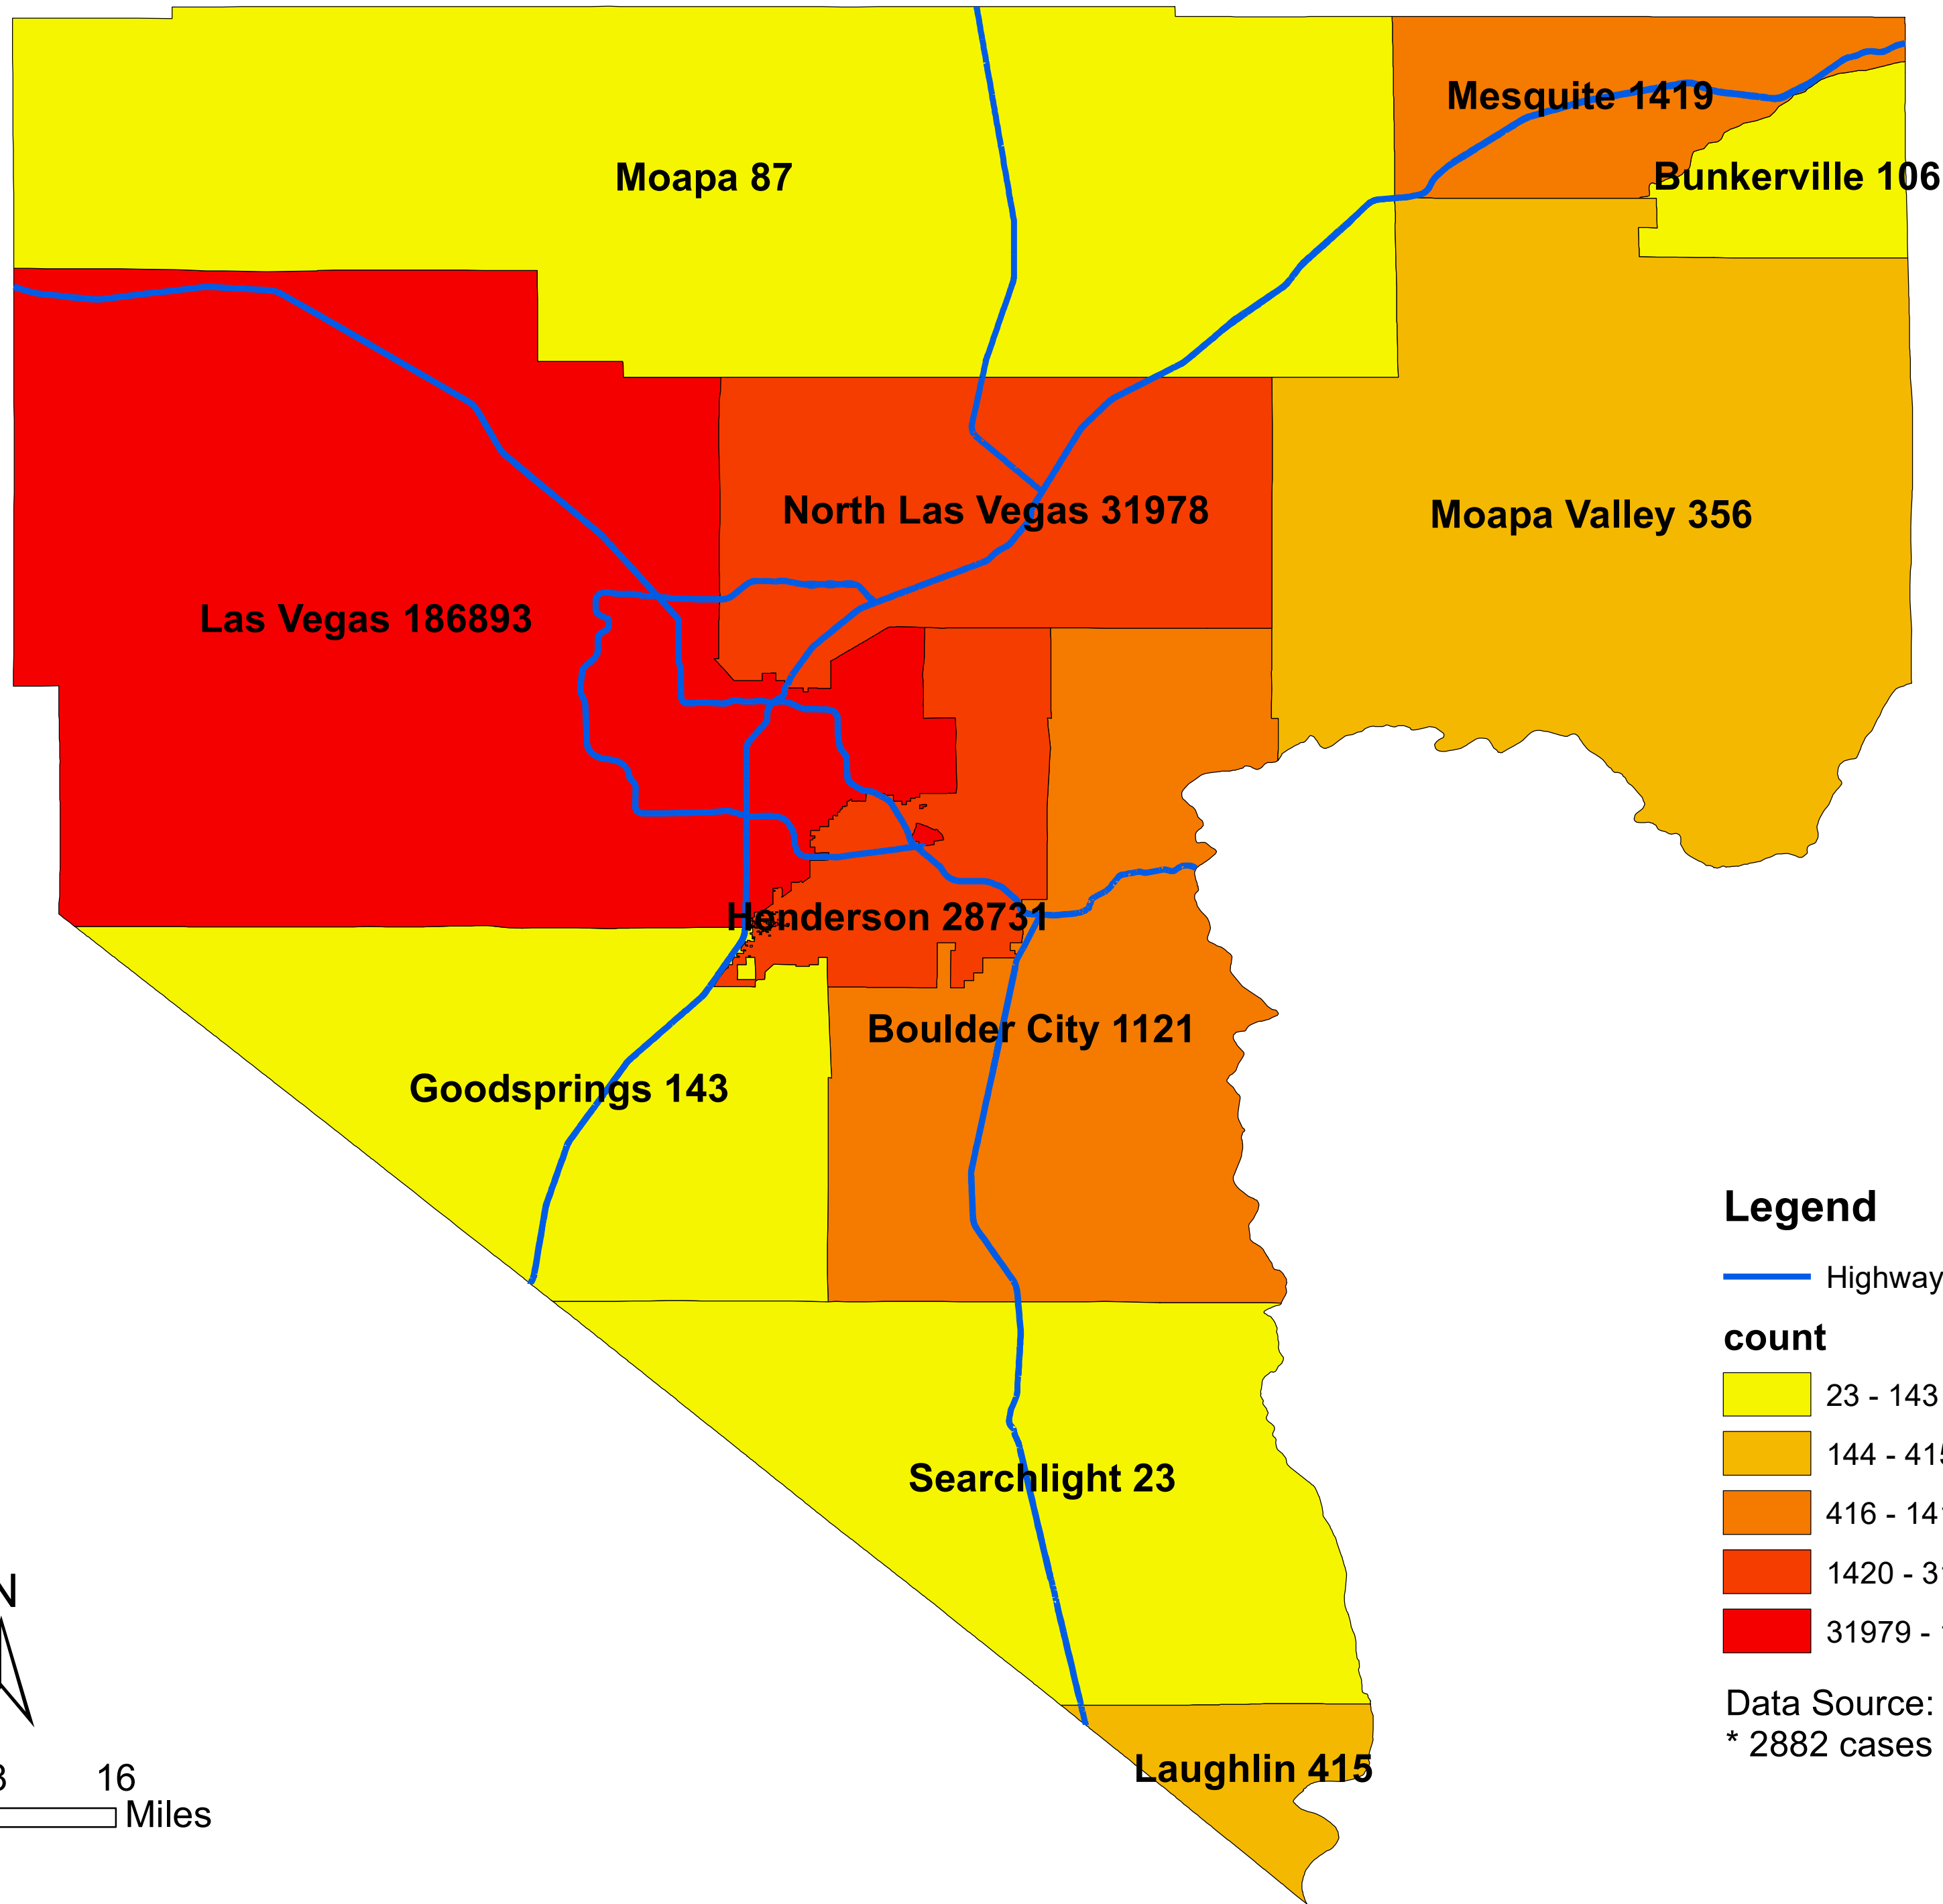

Number of COVID-19 cases by city in Clark county (06.19.2021)

Legend

— Highway

count

Data Source: SNHD

* 2882 cases without city information

0 4 8 16 Miles