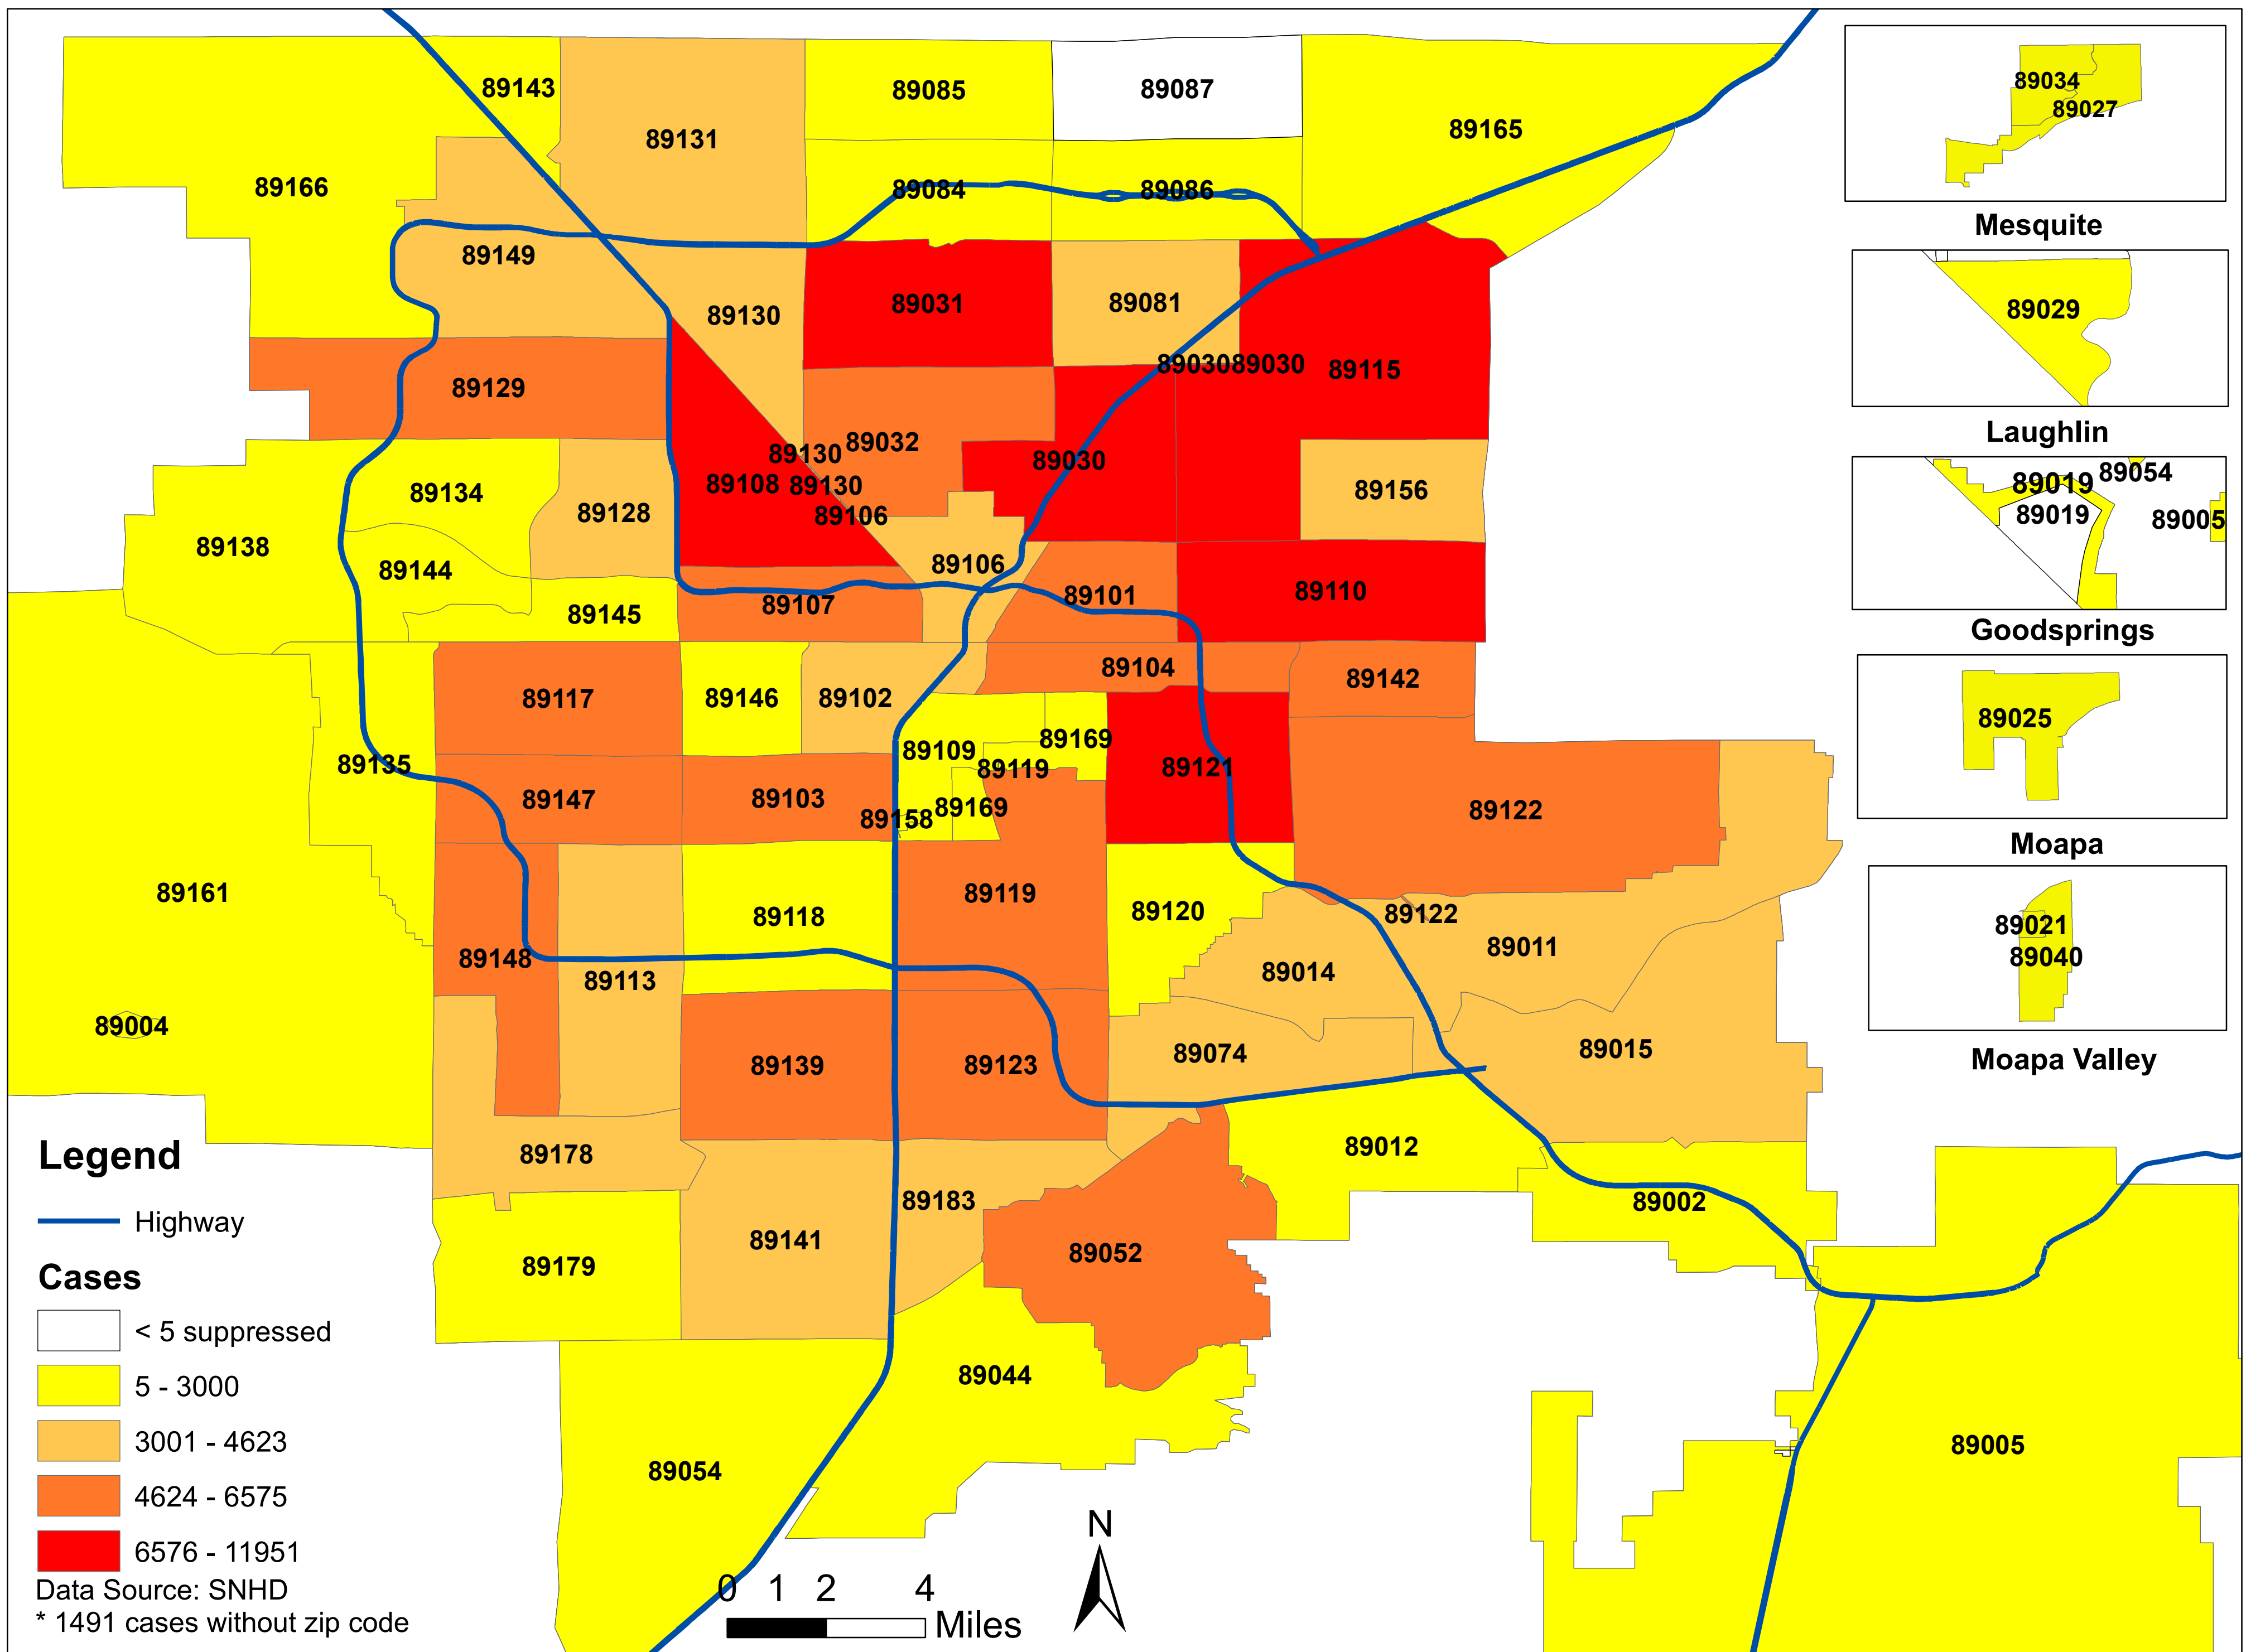

# Number of COVID-19 cases by zip code in Clark county (06.18.2021)

**Note: More than 5 cases reported from 89124**