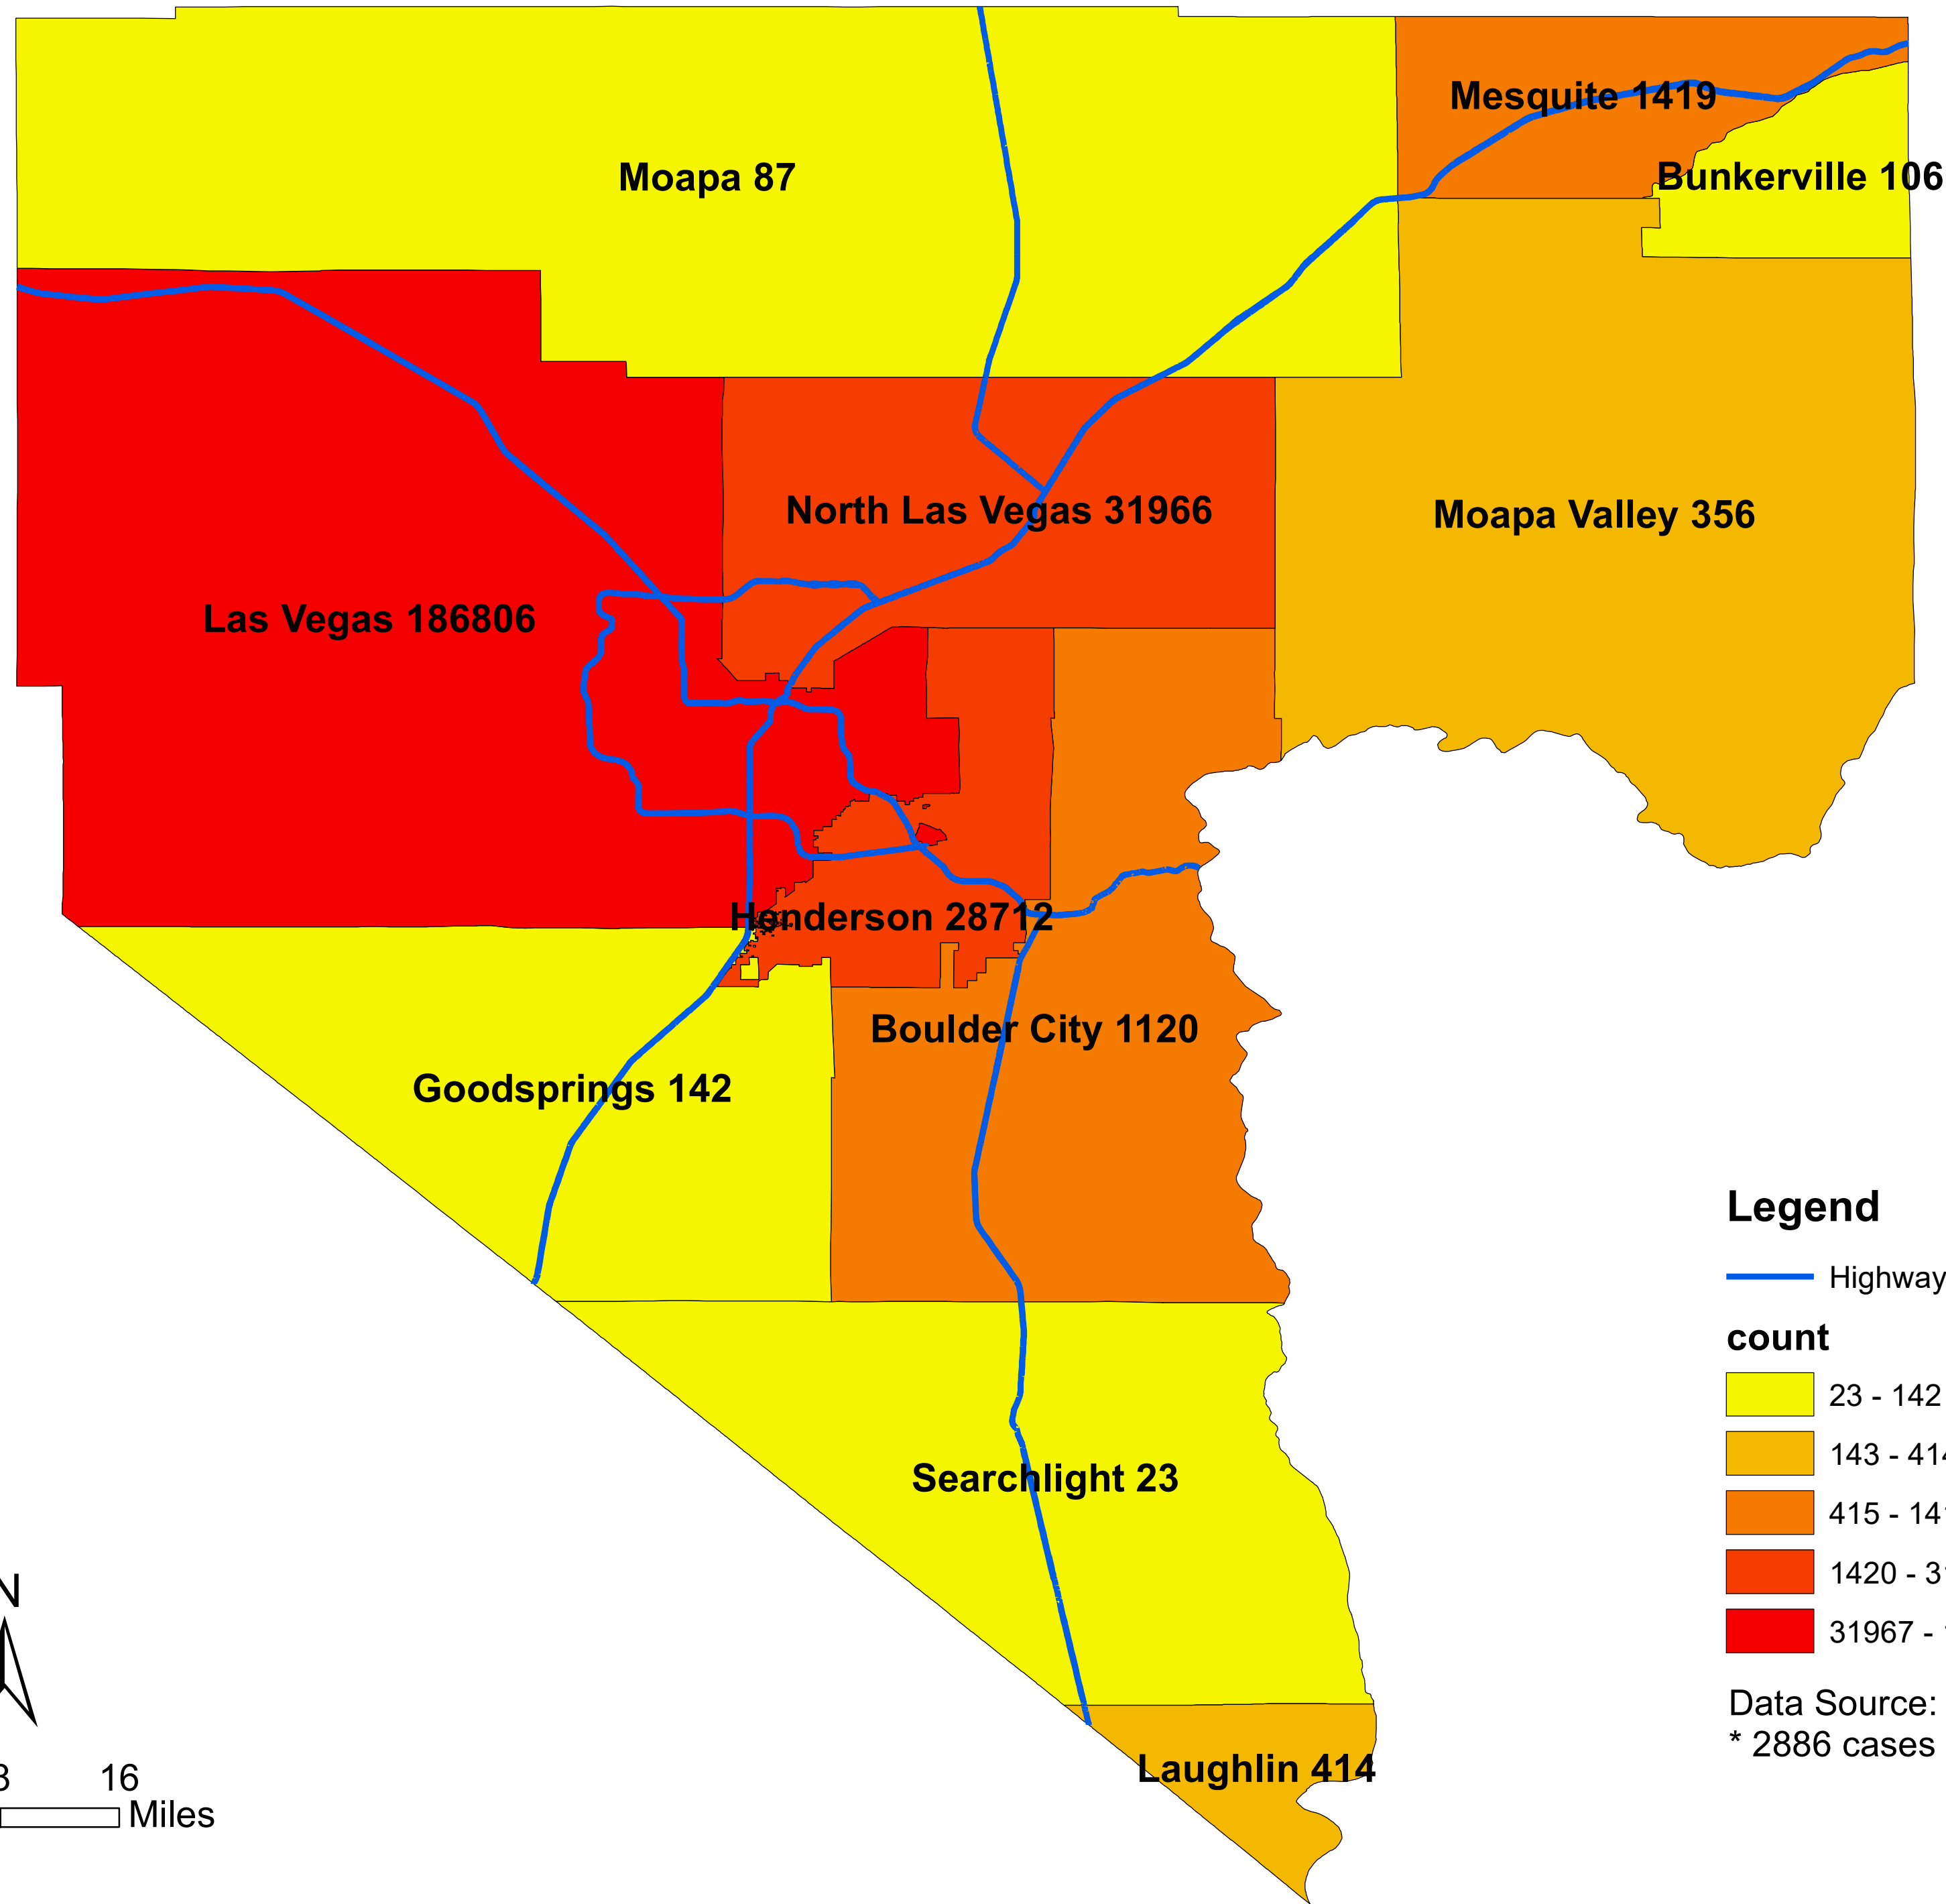

Number of COVID-19 cases by city in Clark county (06.18.2021)

Legend

— Highway

count

Data Source: SNHD

* 2886 cases without city information

0 4 8 16 Miles