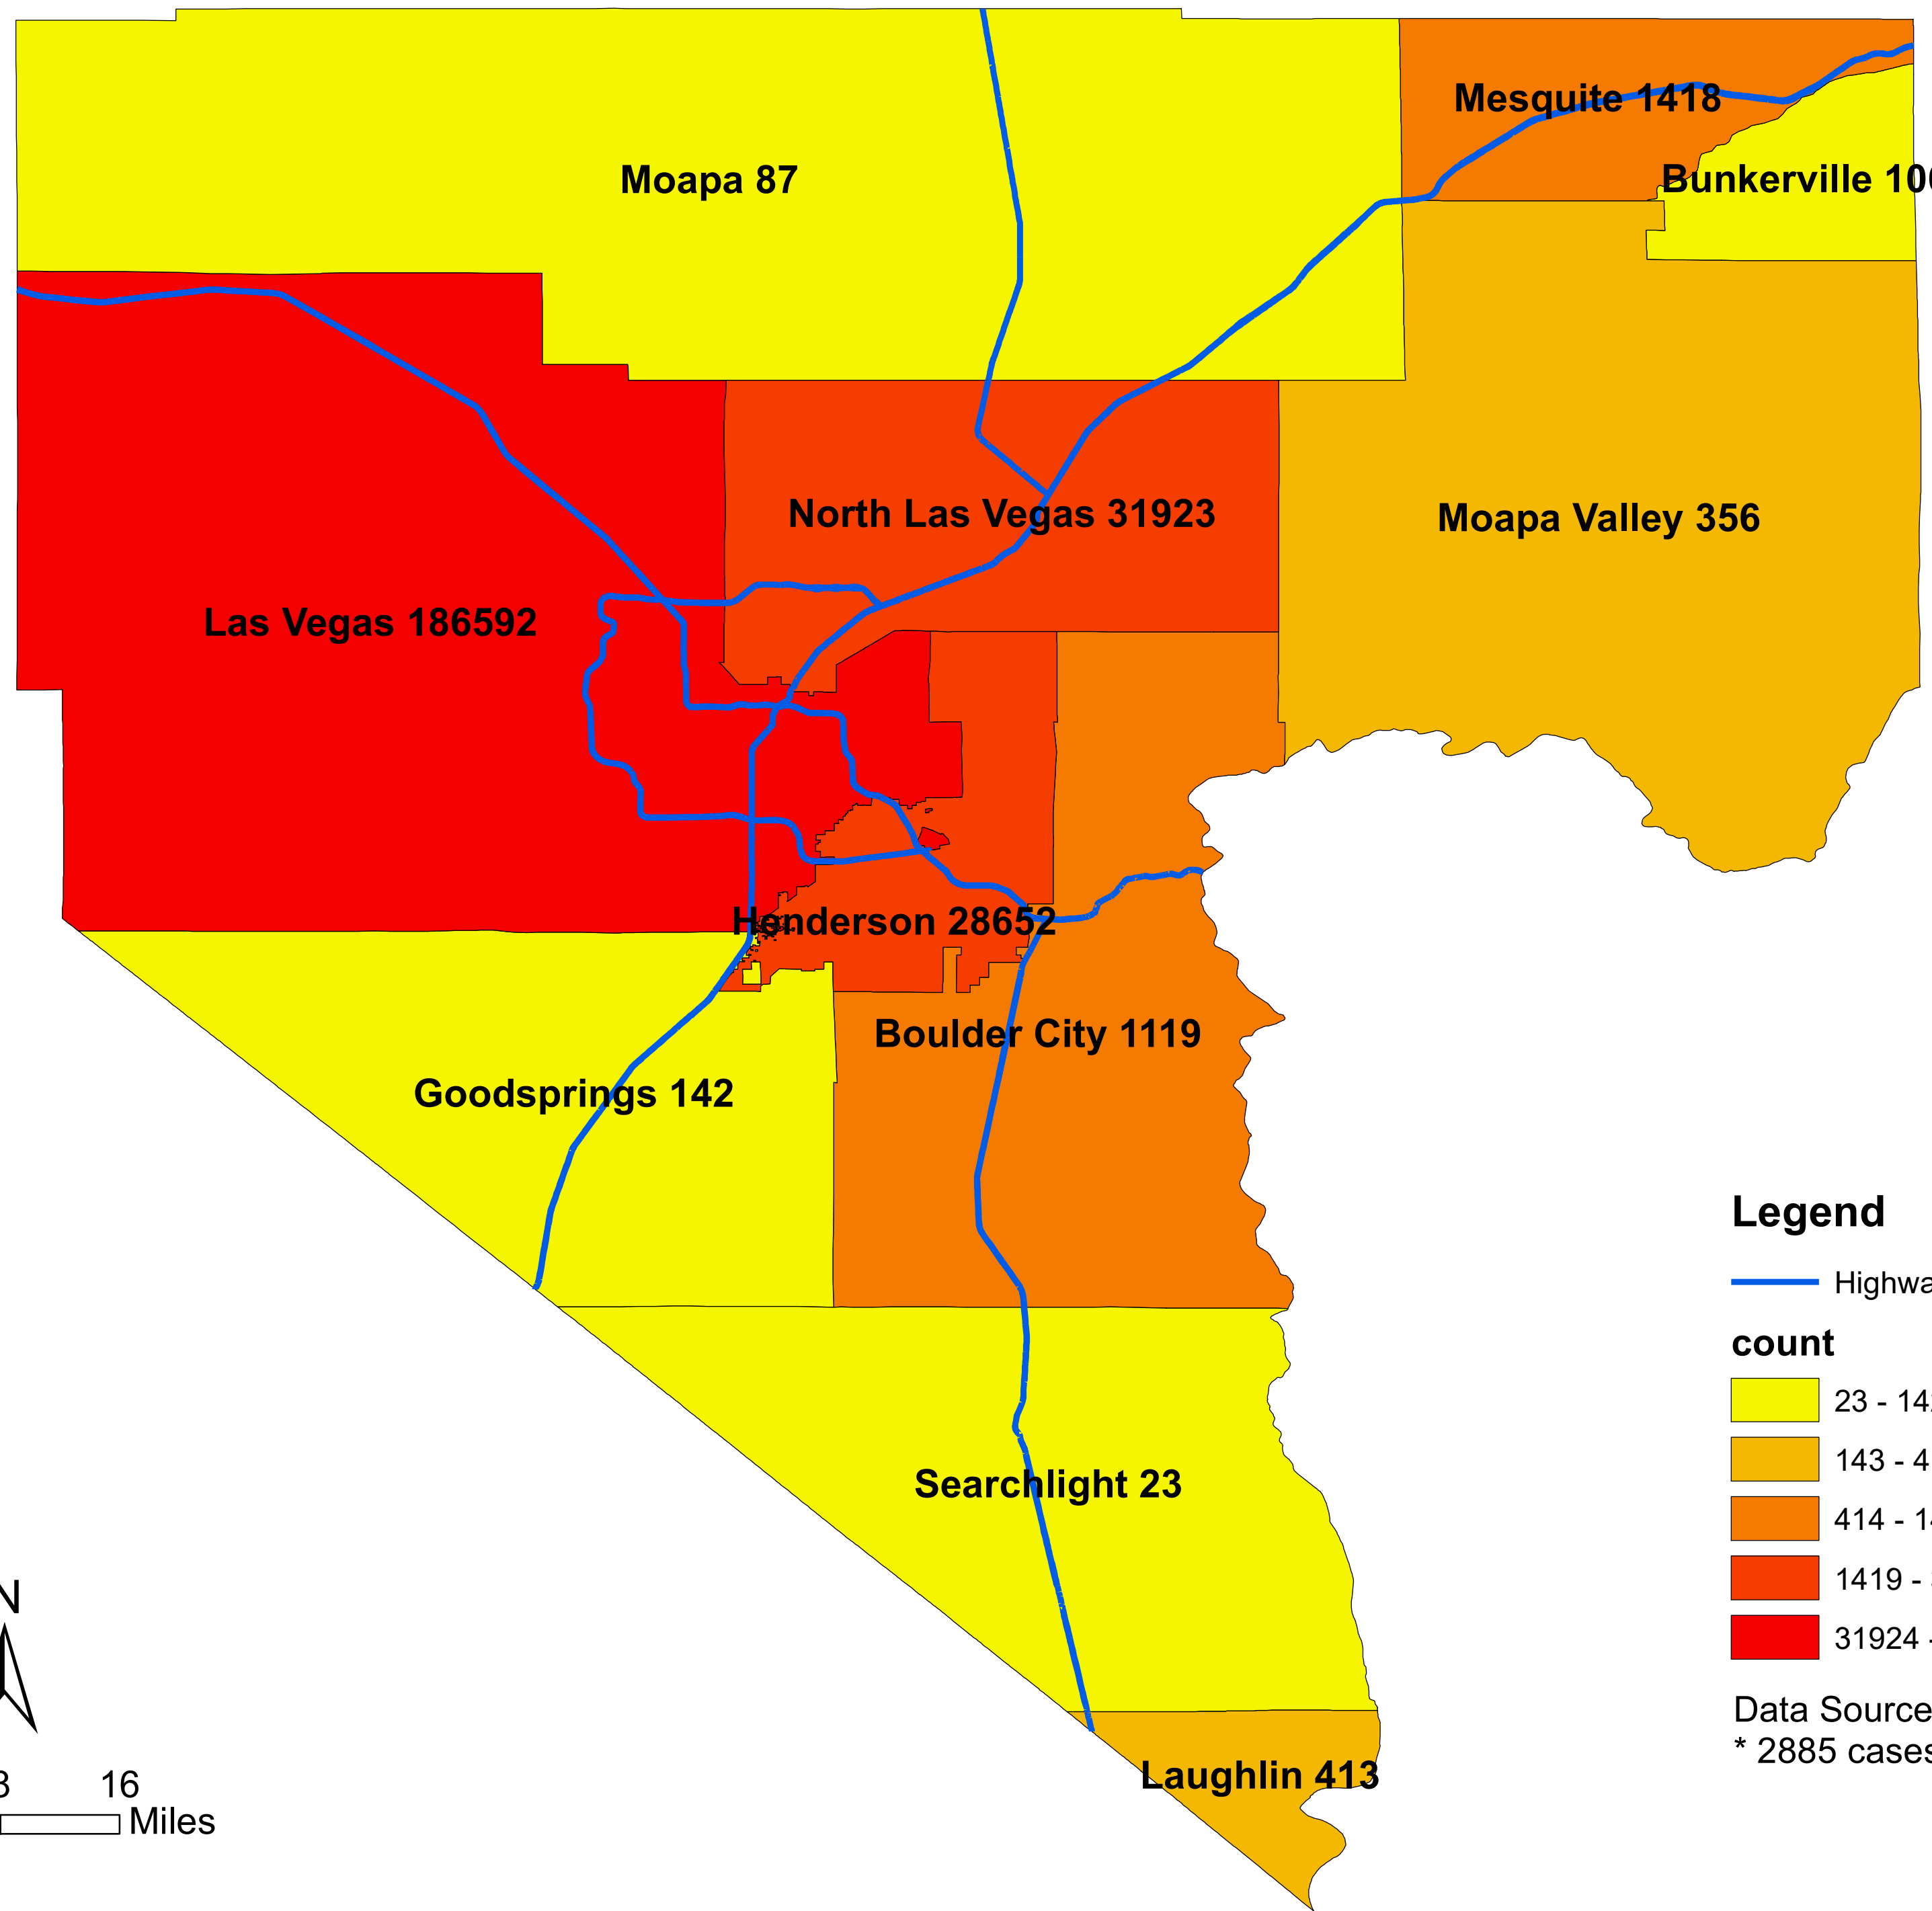

# Number of COVID-19 cases by city in Clark county (06.17.2021)

## Legend

— Highway

### count

- 23 - 142
- 143 - 413
- 414 - 1418
- 1419 - 31923
- 31924 - 186592

Data Source: SNHD

\* 2885 cases without city information

0 4 8 16 Miles