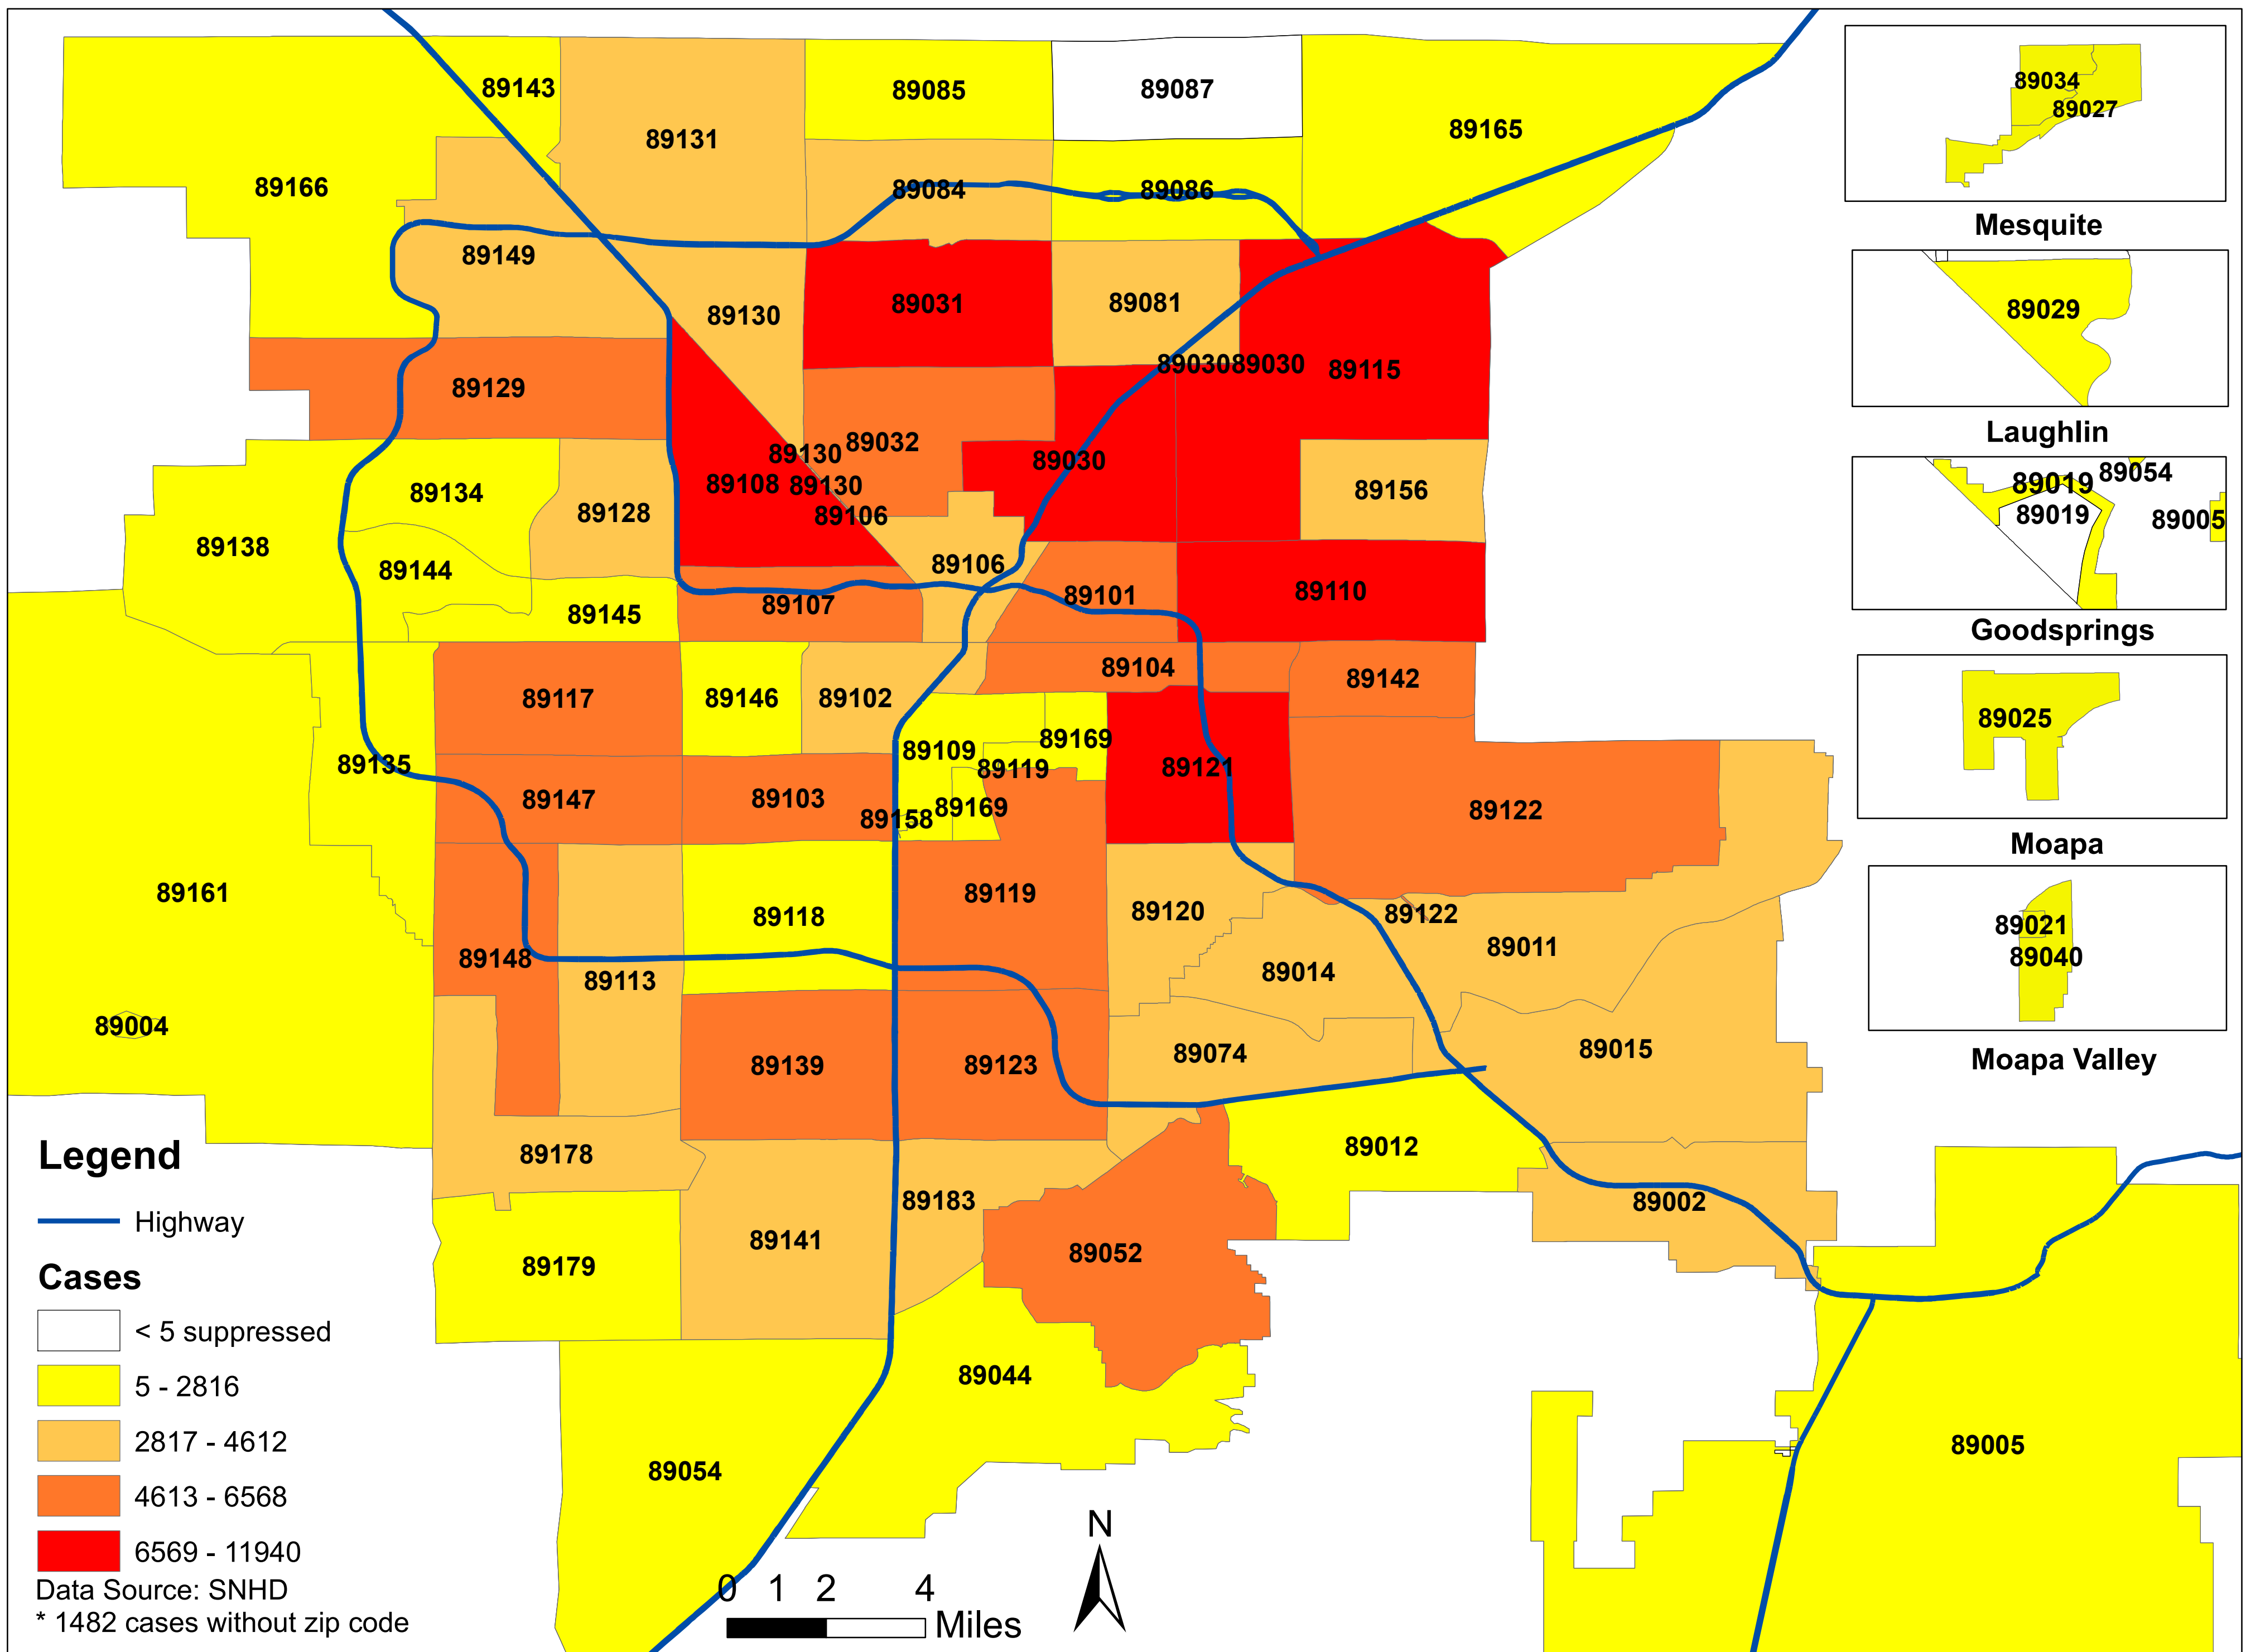

# Number of COVID-19 cases by zip code in Clark county (06.16.2021)

**Note: More than 5 cases reported from 89124**