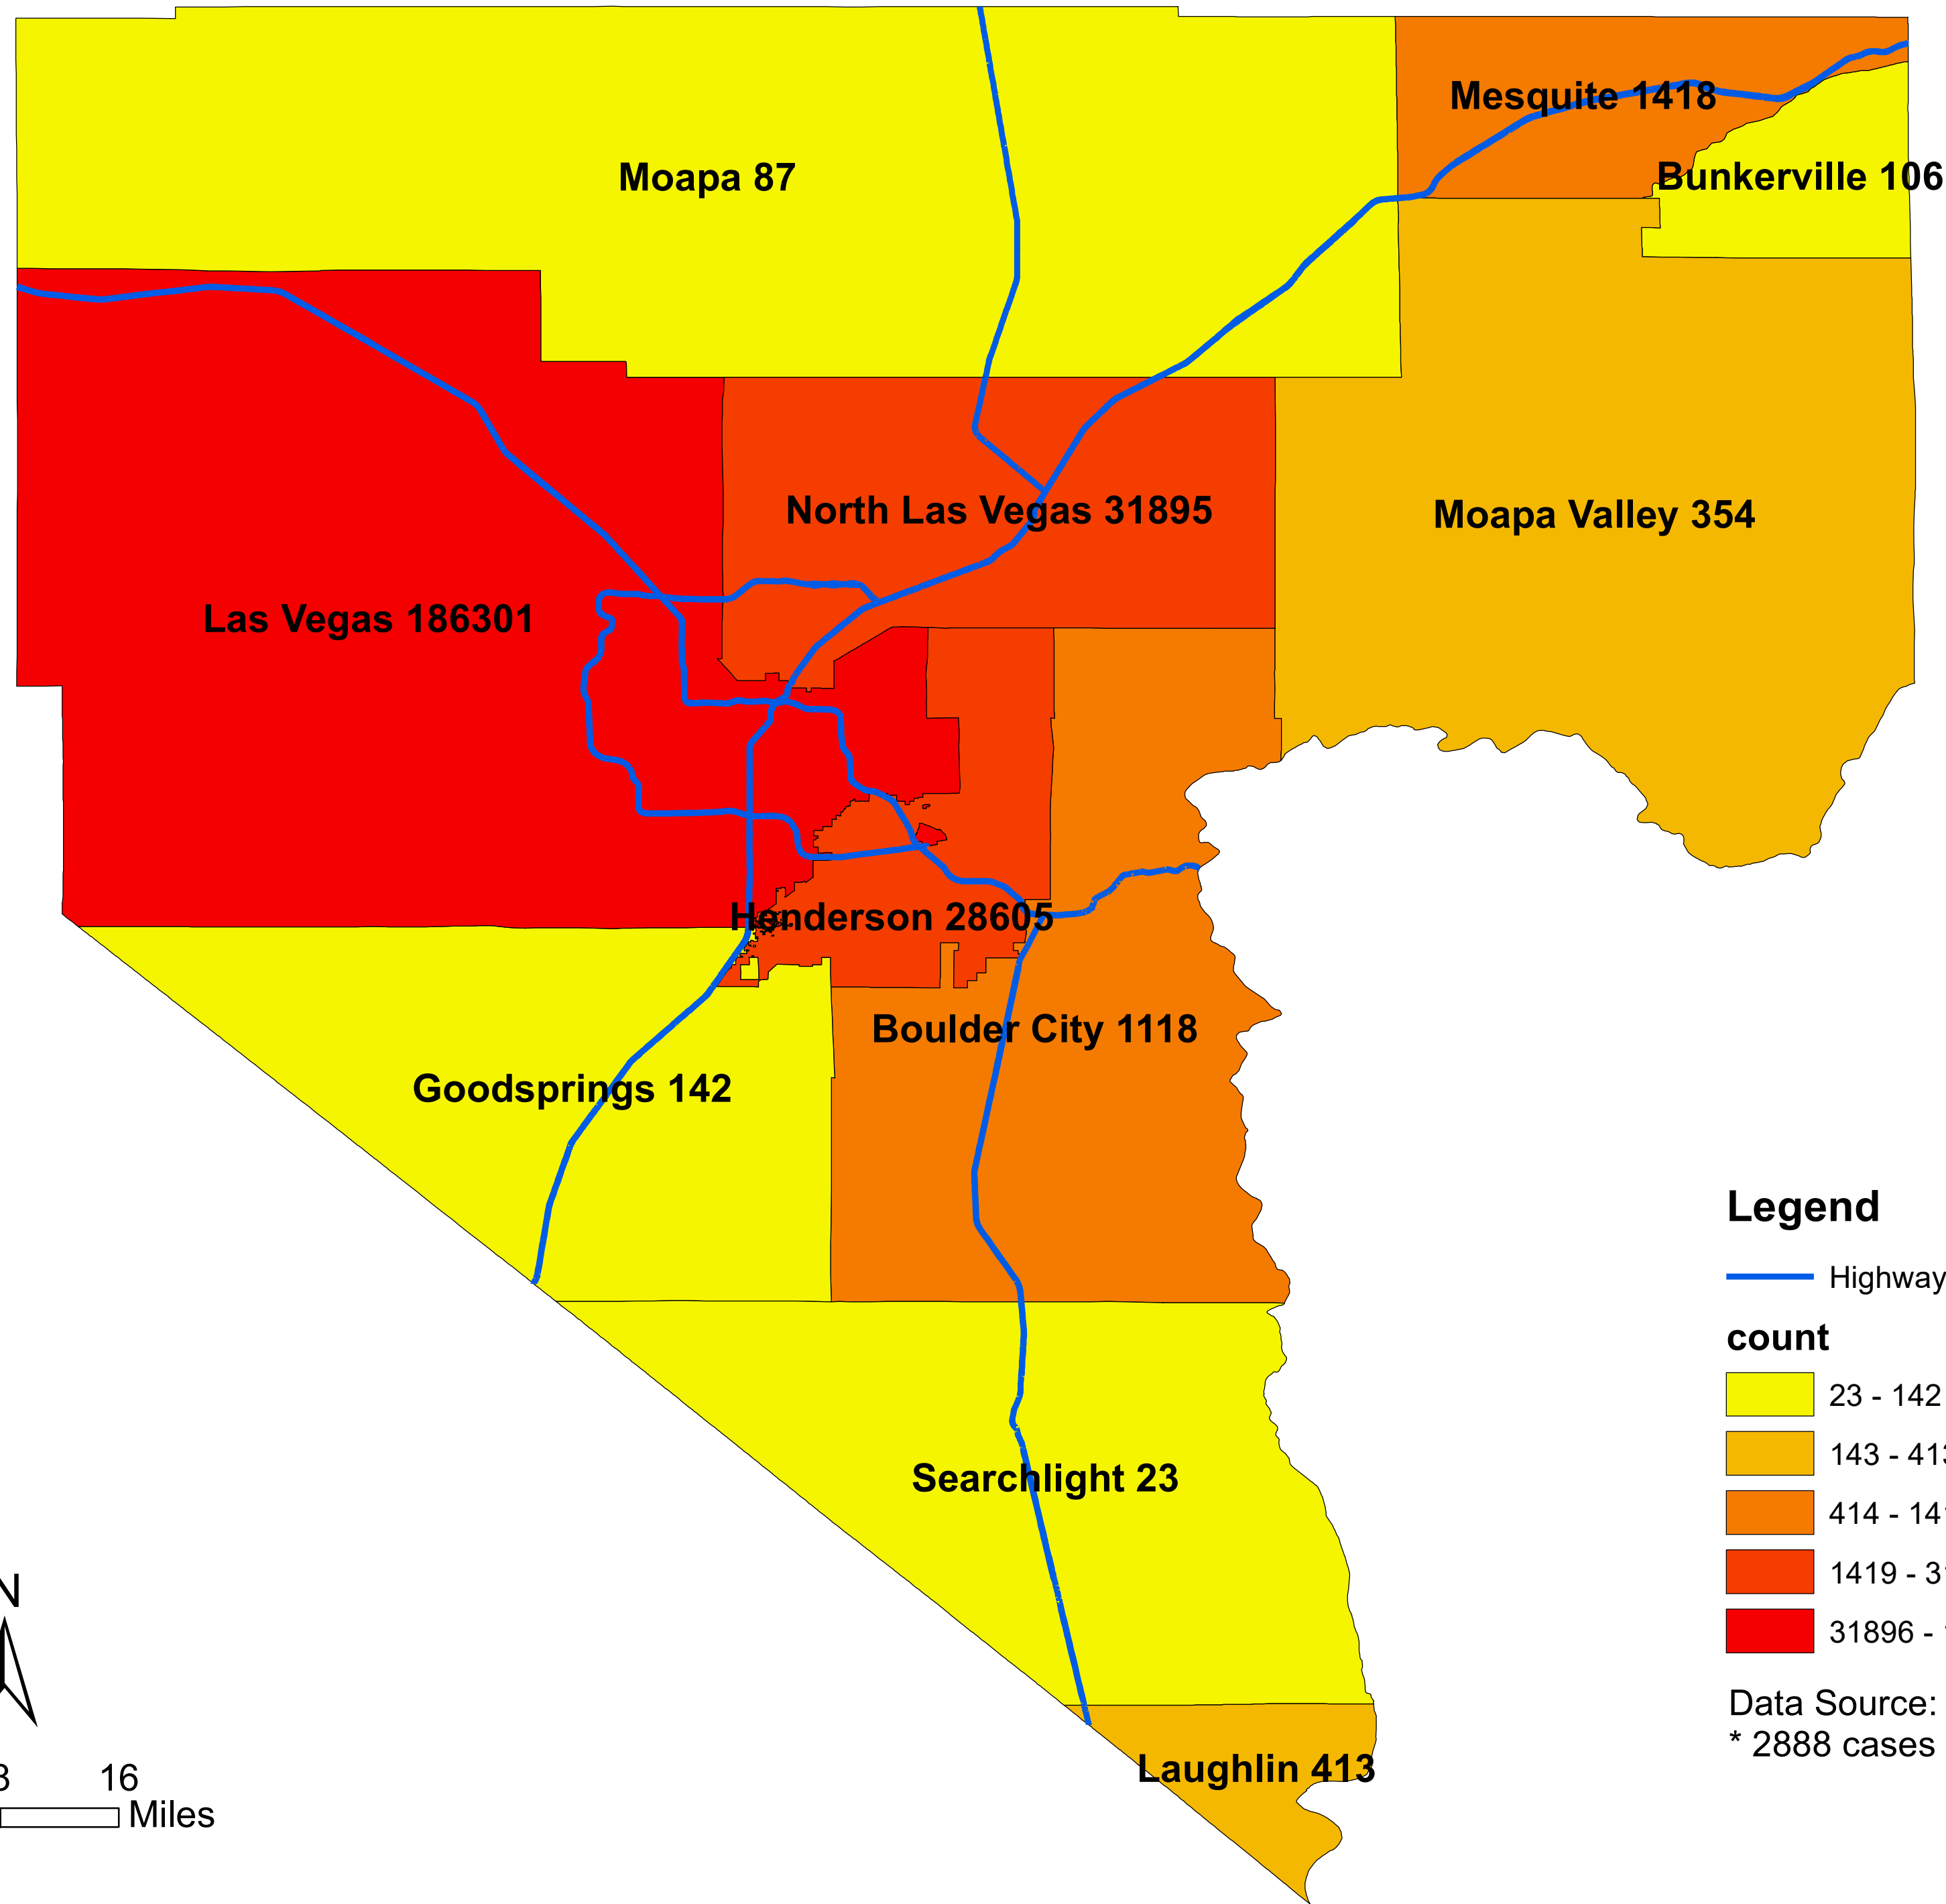

Number of COVID-19 cases by city in Clark county (06.16.2021)

Legend

— Highway

count

- 23 - 142
- 143 - 413
- 414 - 1418
- 1419 - 31895
- 31896 - 186301

Data Source: SNHD

* 2888 cases without city information

0 4 8 16 Miles