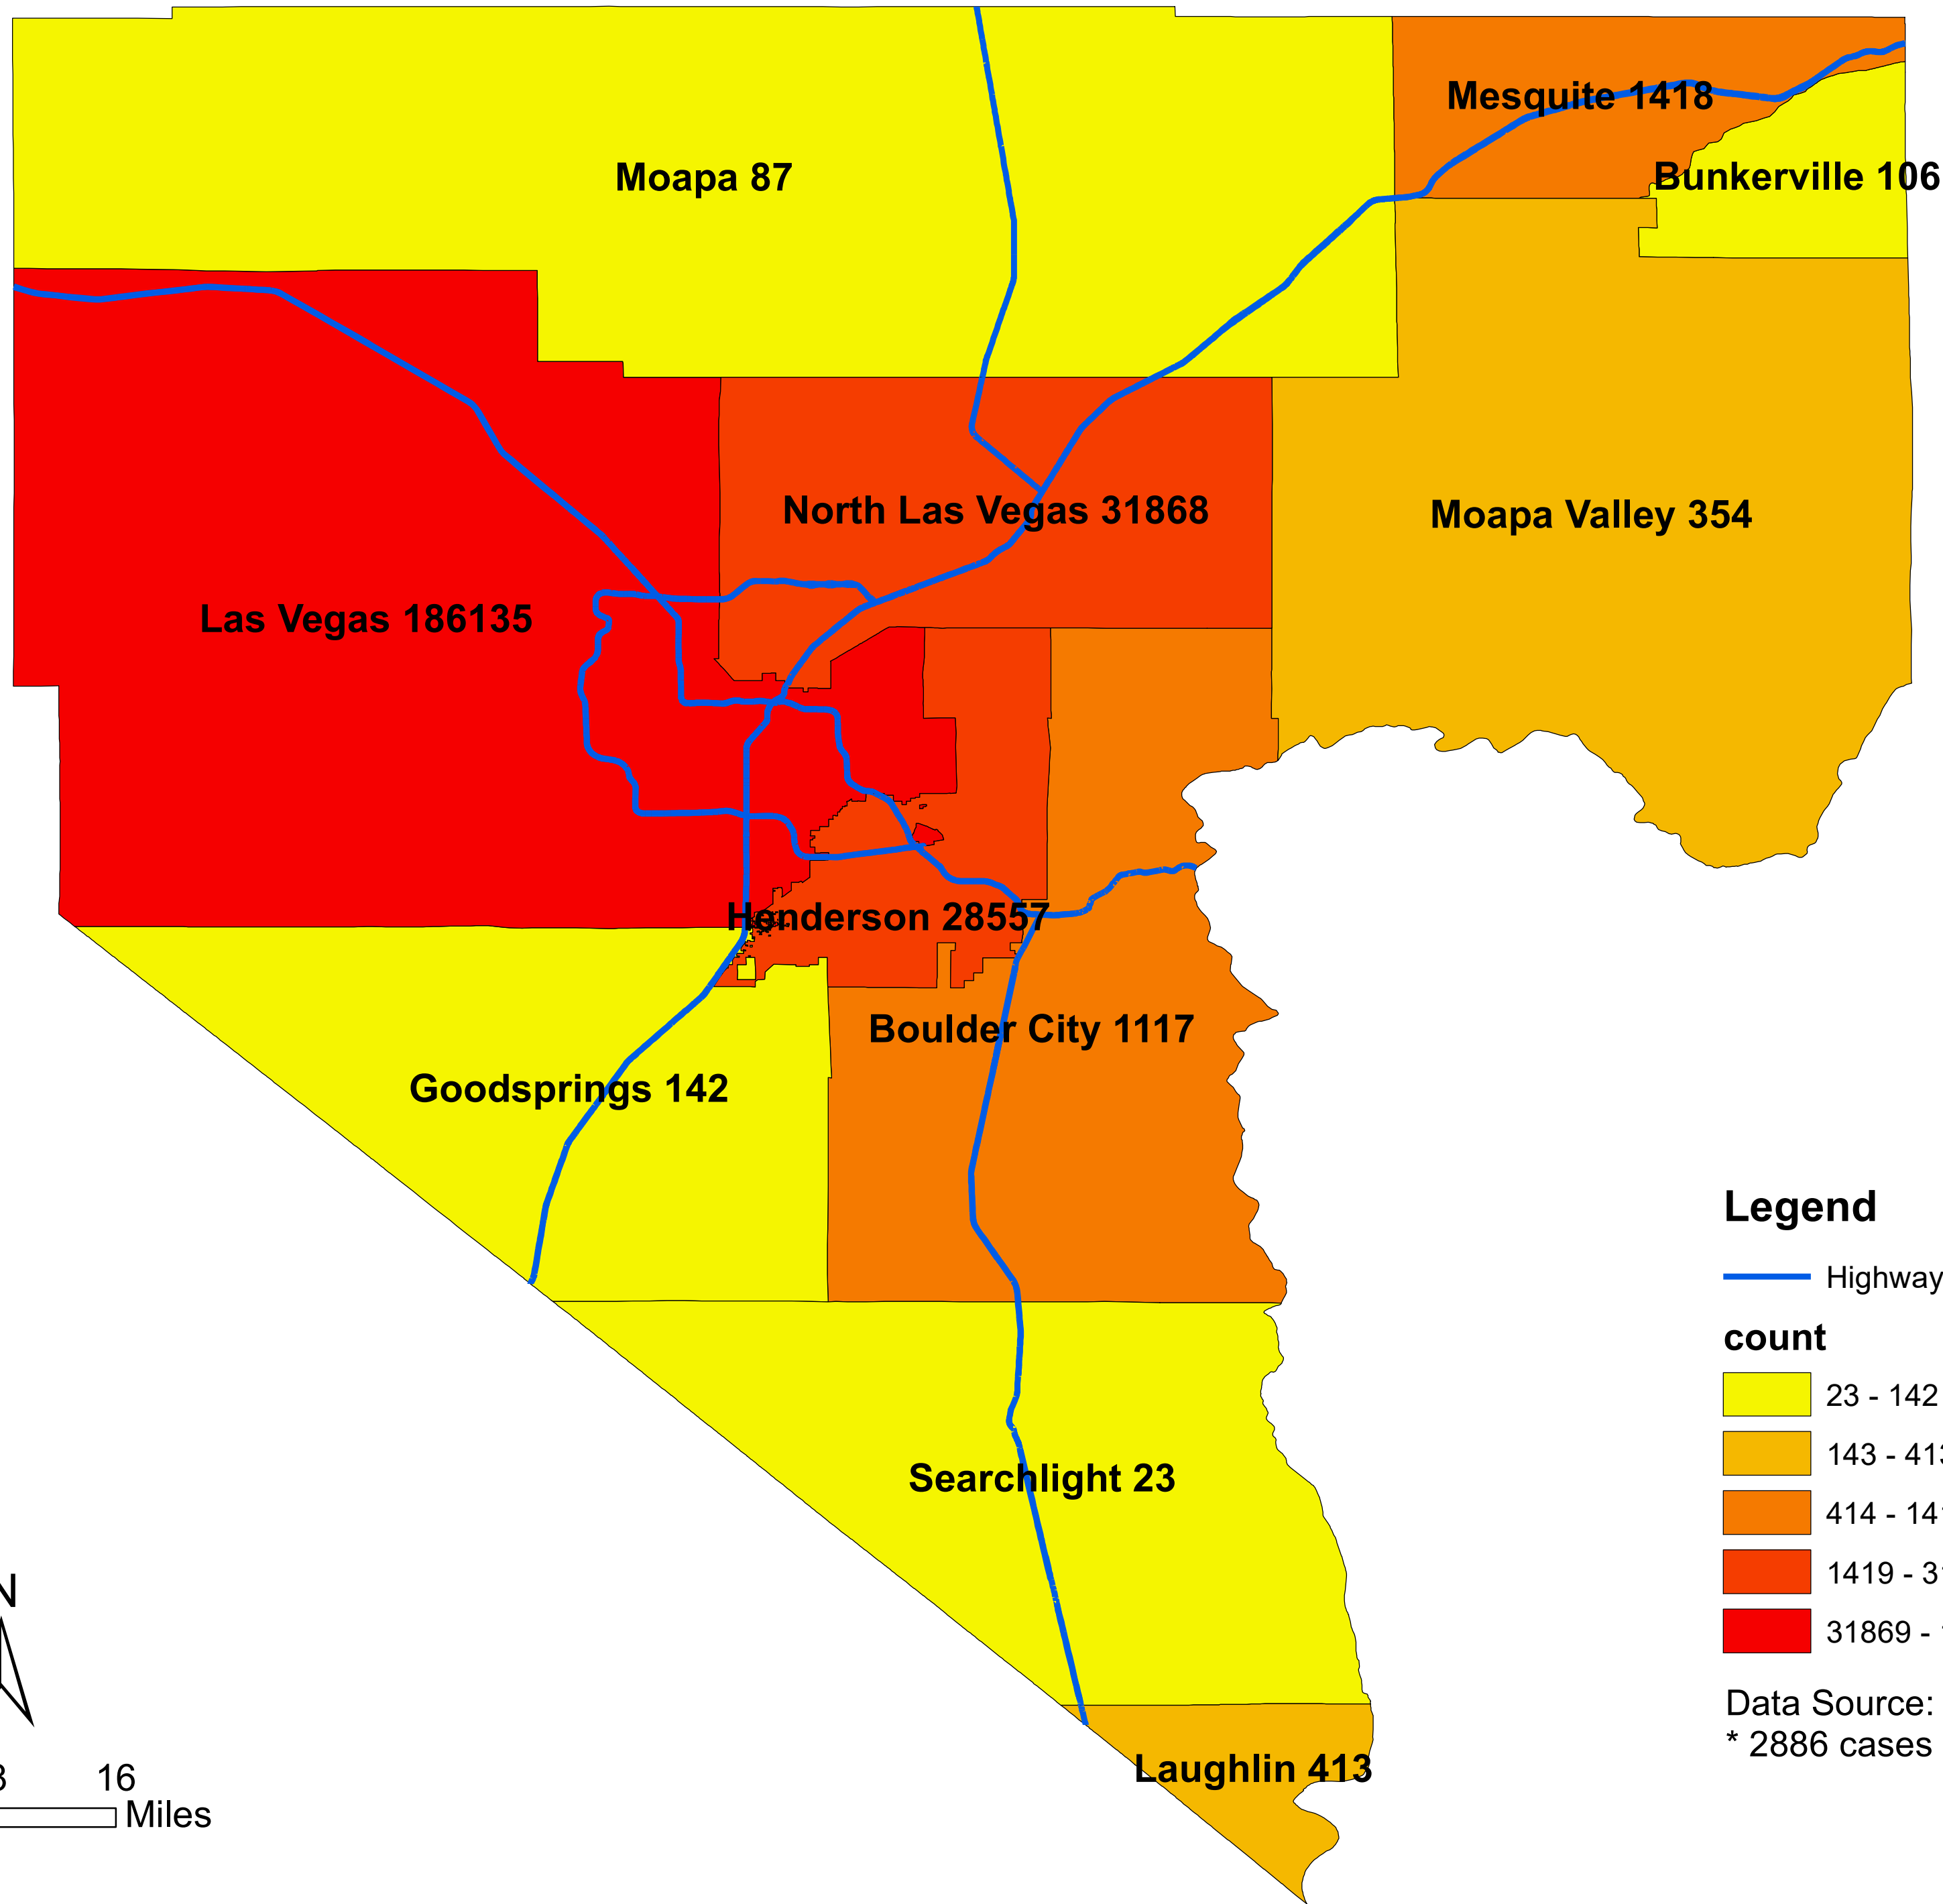

Number of COVID-19 cases by city in Clark county (06.15.2021)

Legend

— Highway

count

Data Source: SNHD

* 2886 cases without city information

0 4 8 16 Miles