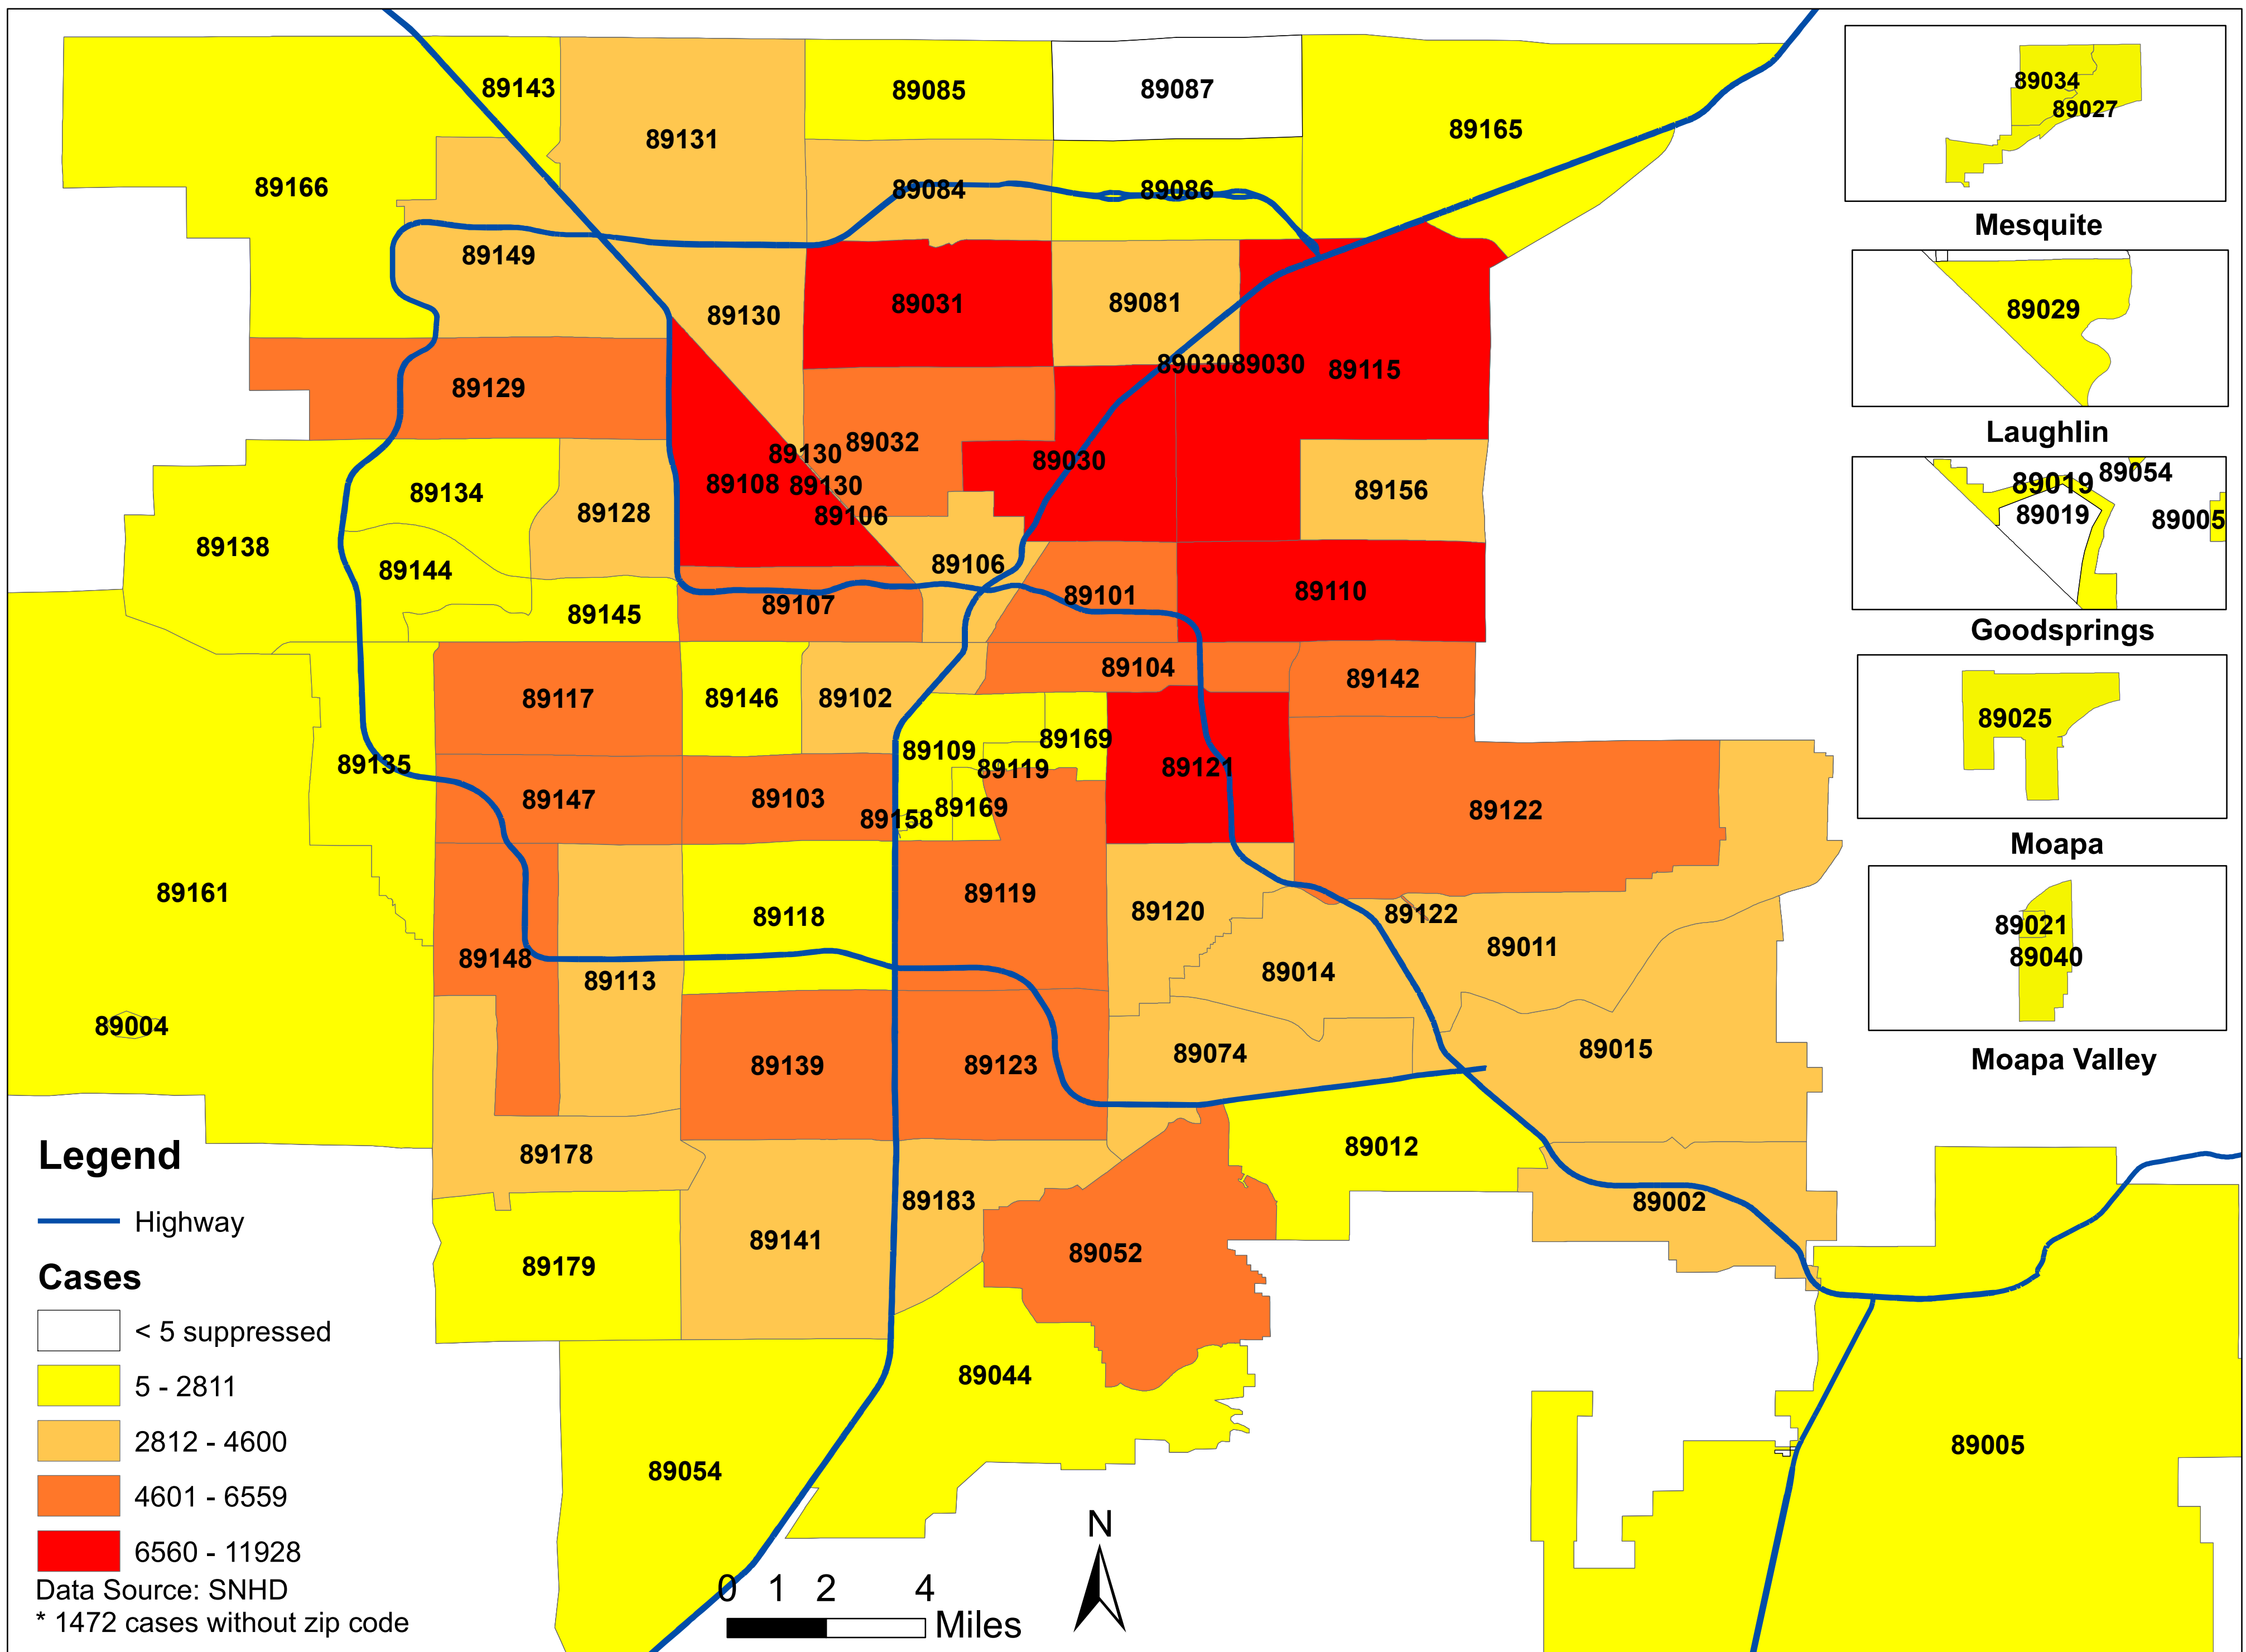

# Number of COVID-19 cases by zip code in Clark county (06.14.2021)

**Note: More than 5 cases reported from 89124**