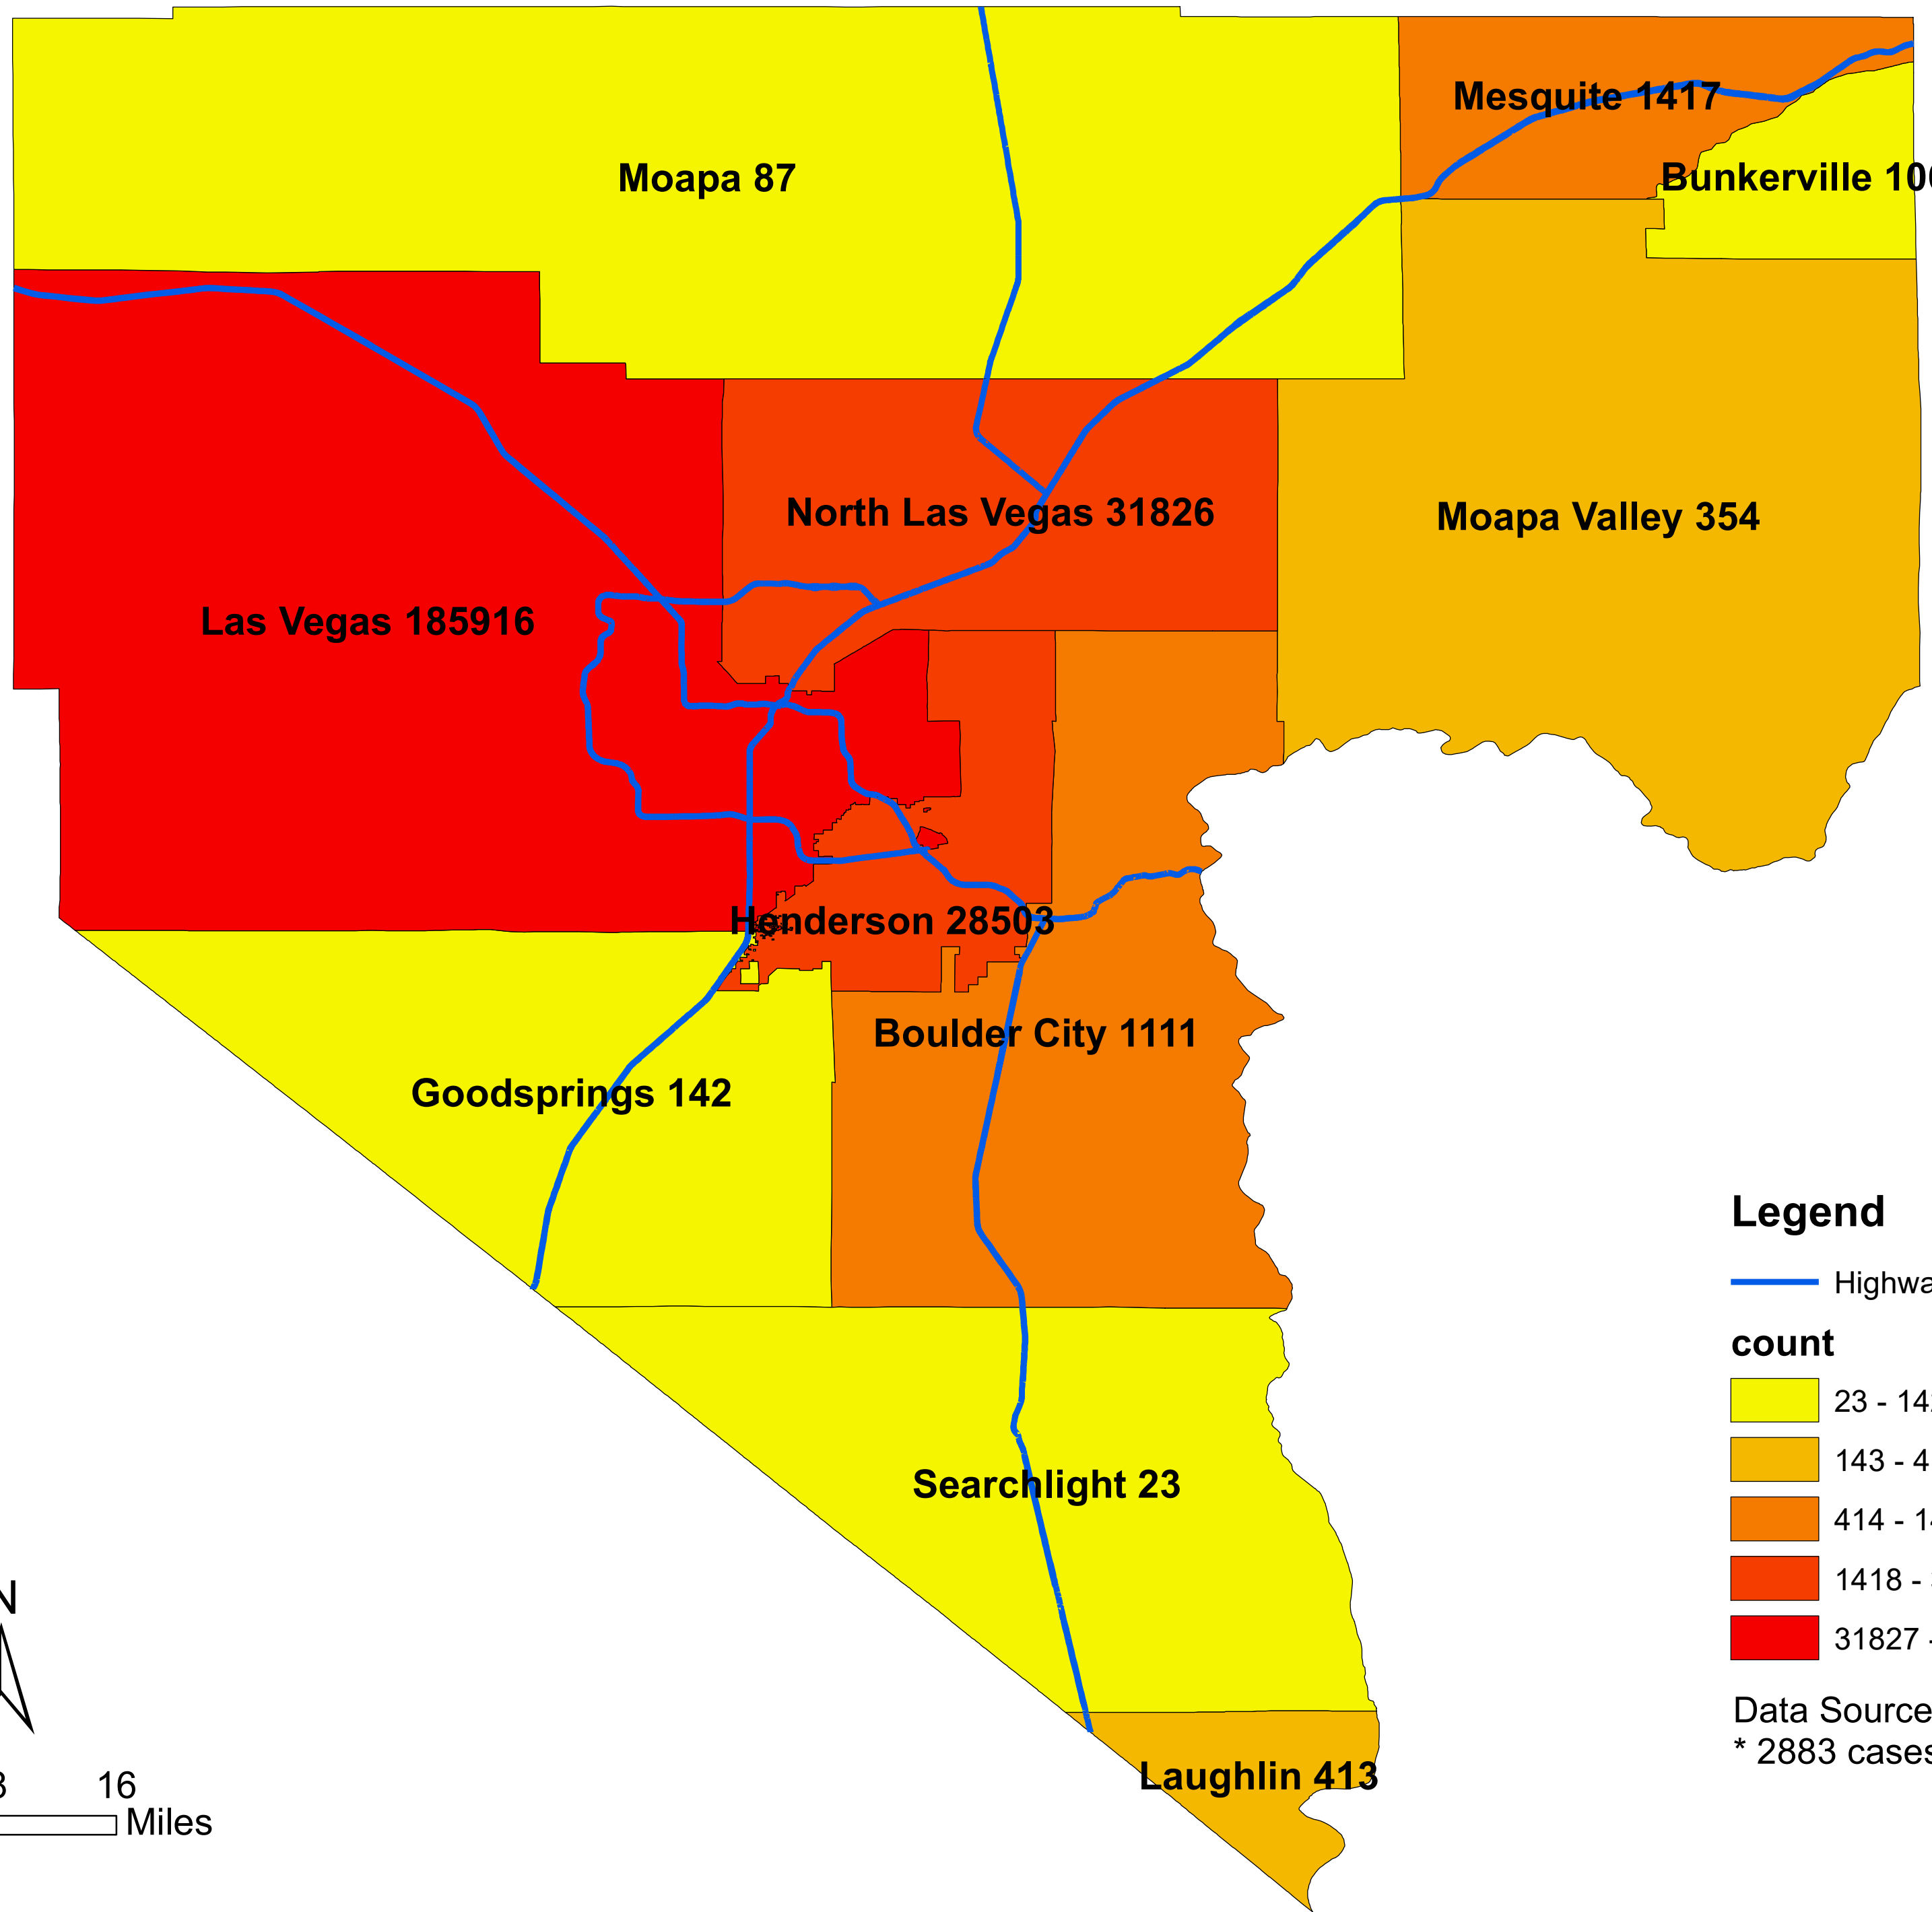

# Number of COVID-19 cases by city in Clark county (06.14.2021)

## Legend

— Highway

### count

Data Source: SNHD

\* 2883 cases without city information

0 4 8 16 Miles