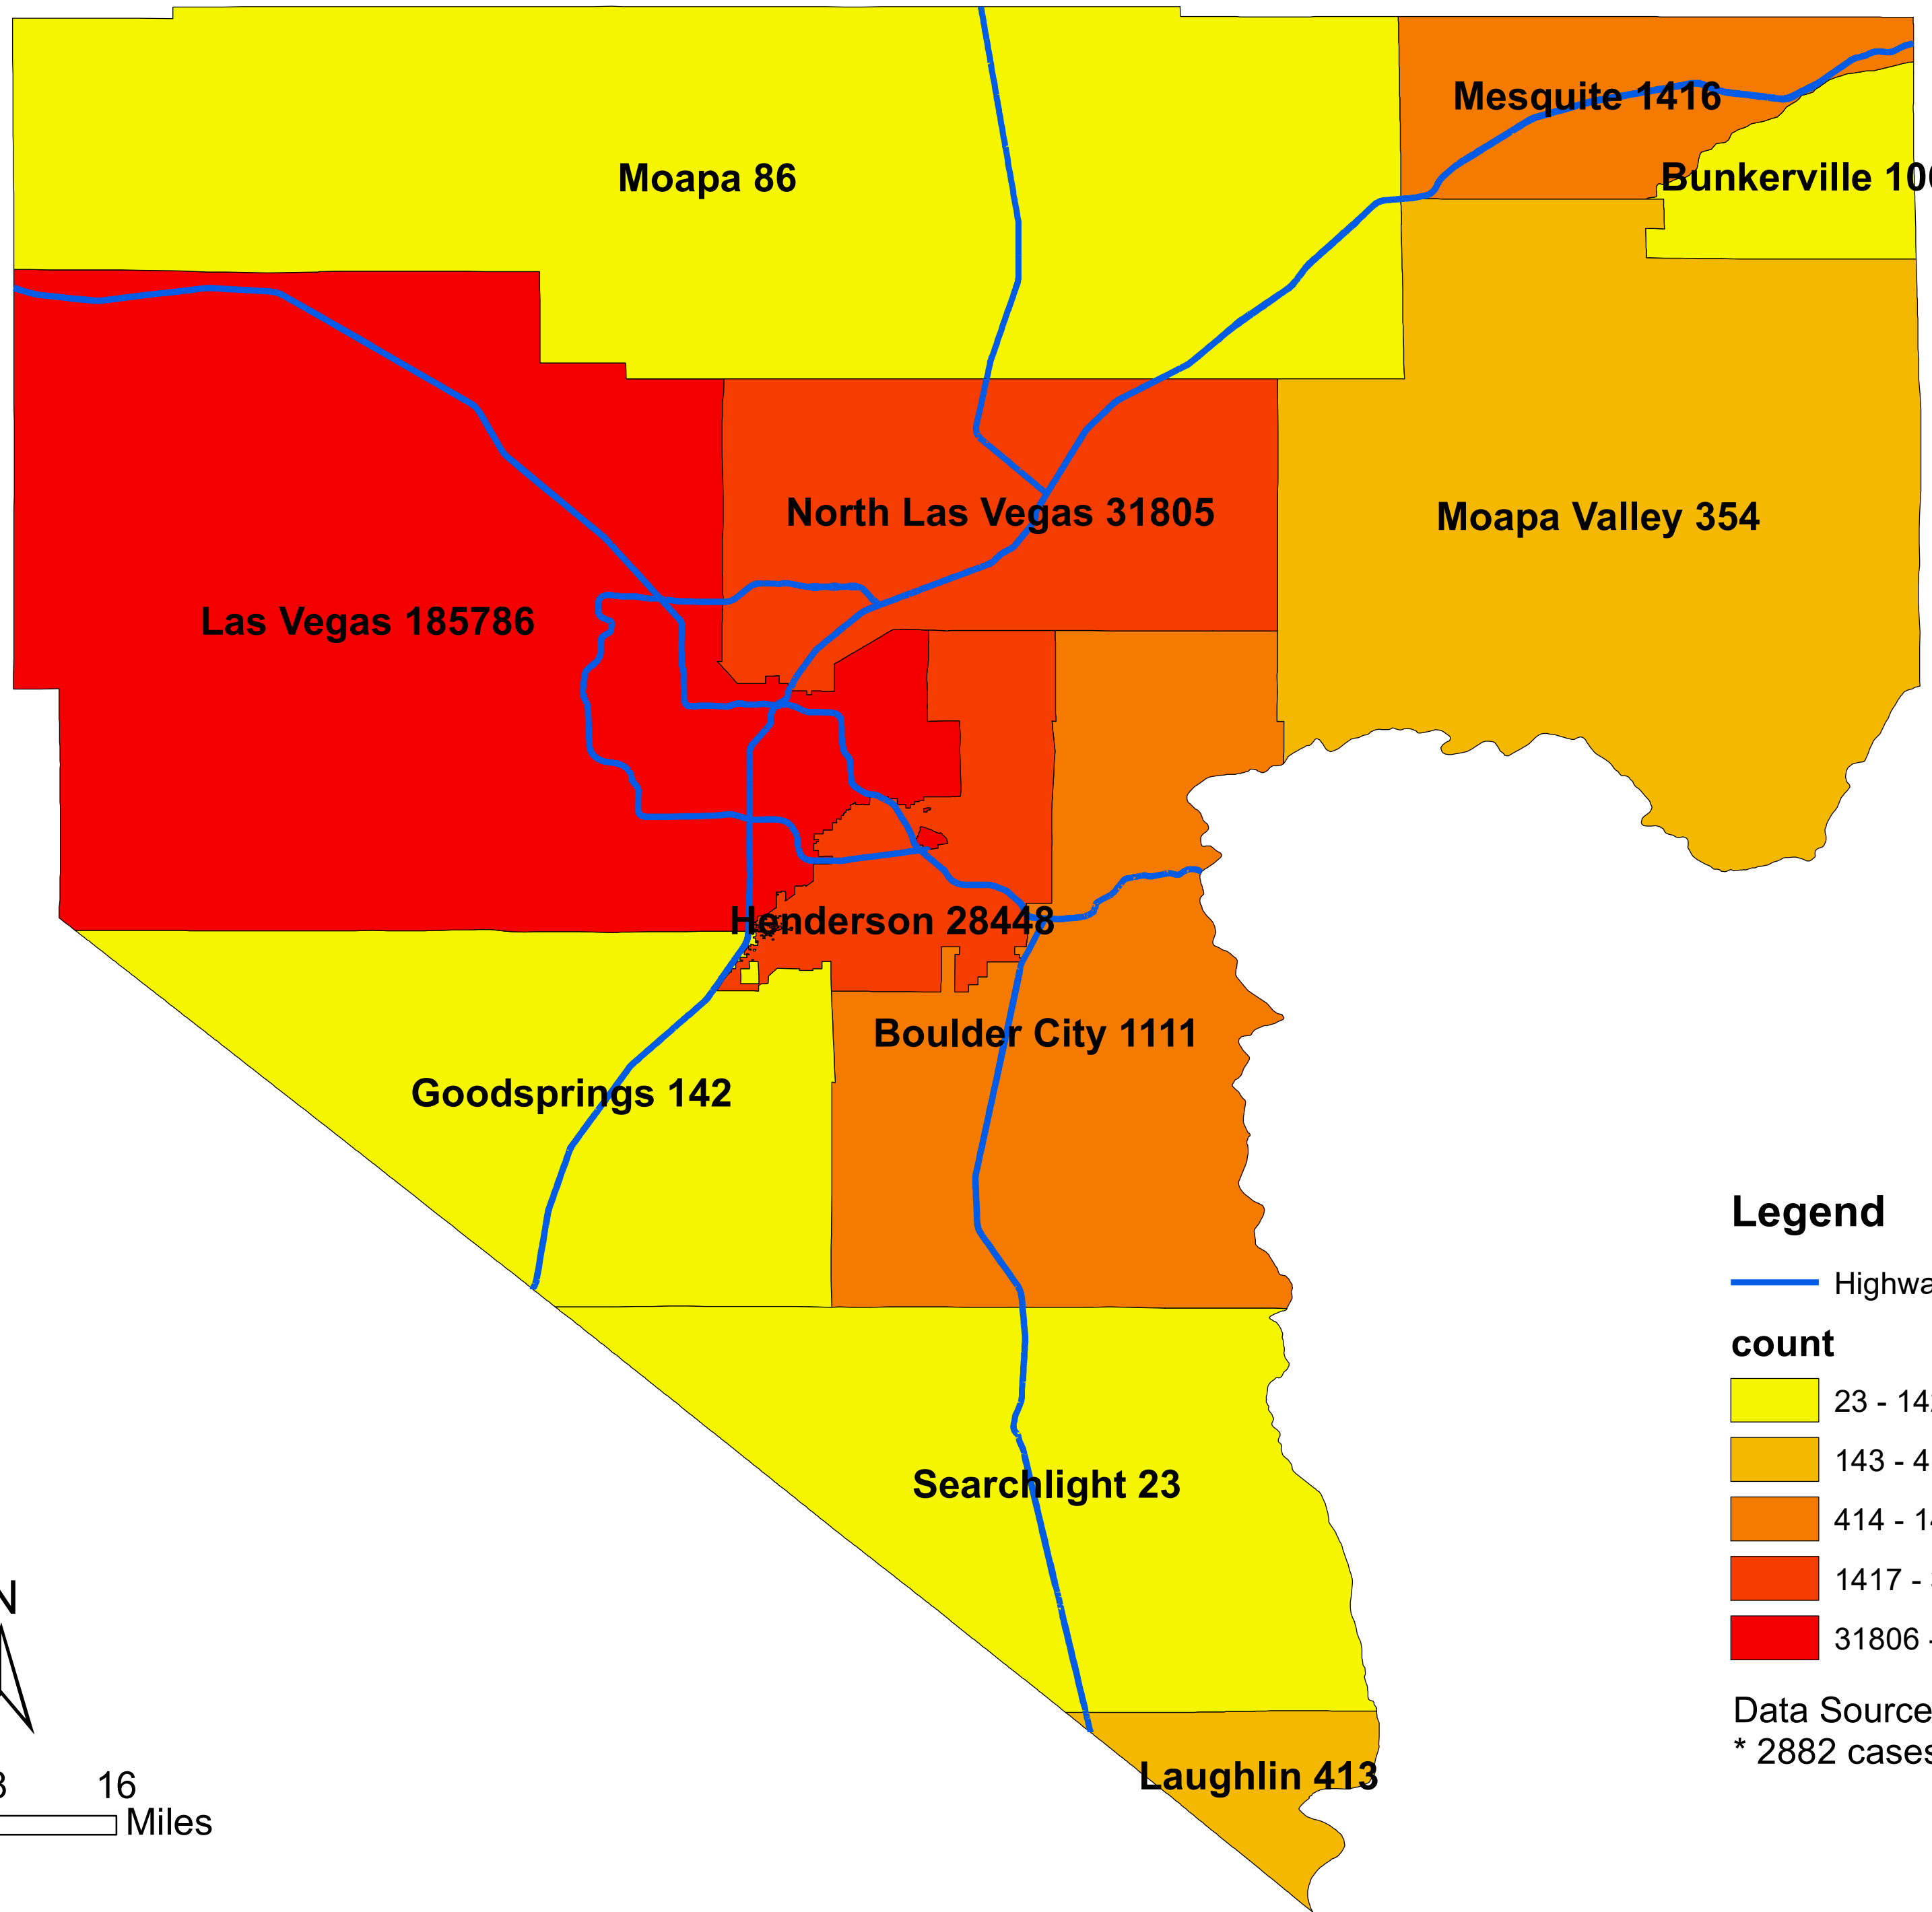

Number of COVID-19 cases by city in Clark county (06.13.2021)

Legend

— Highway

count

Data Source: SNHD

* 2882 cases without city information

0 4 8 16 Miles