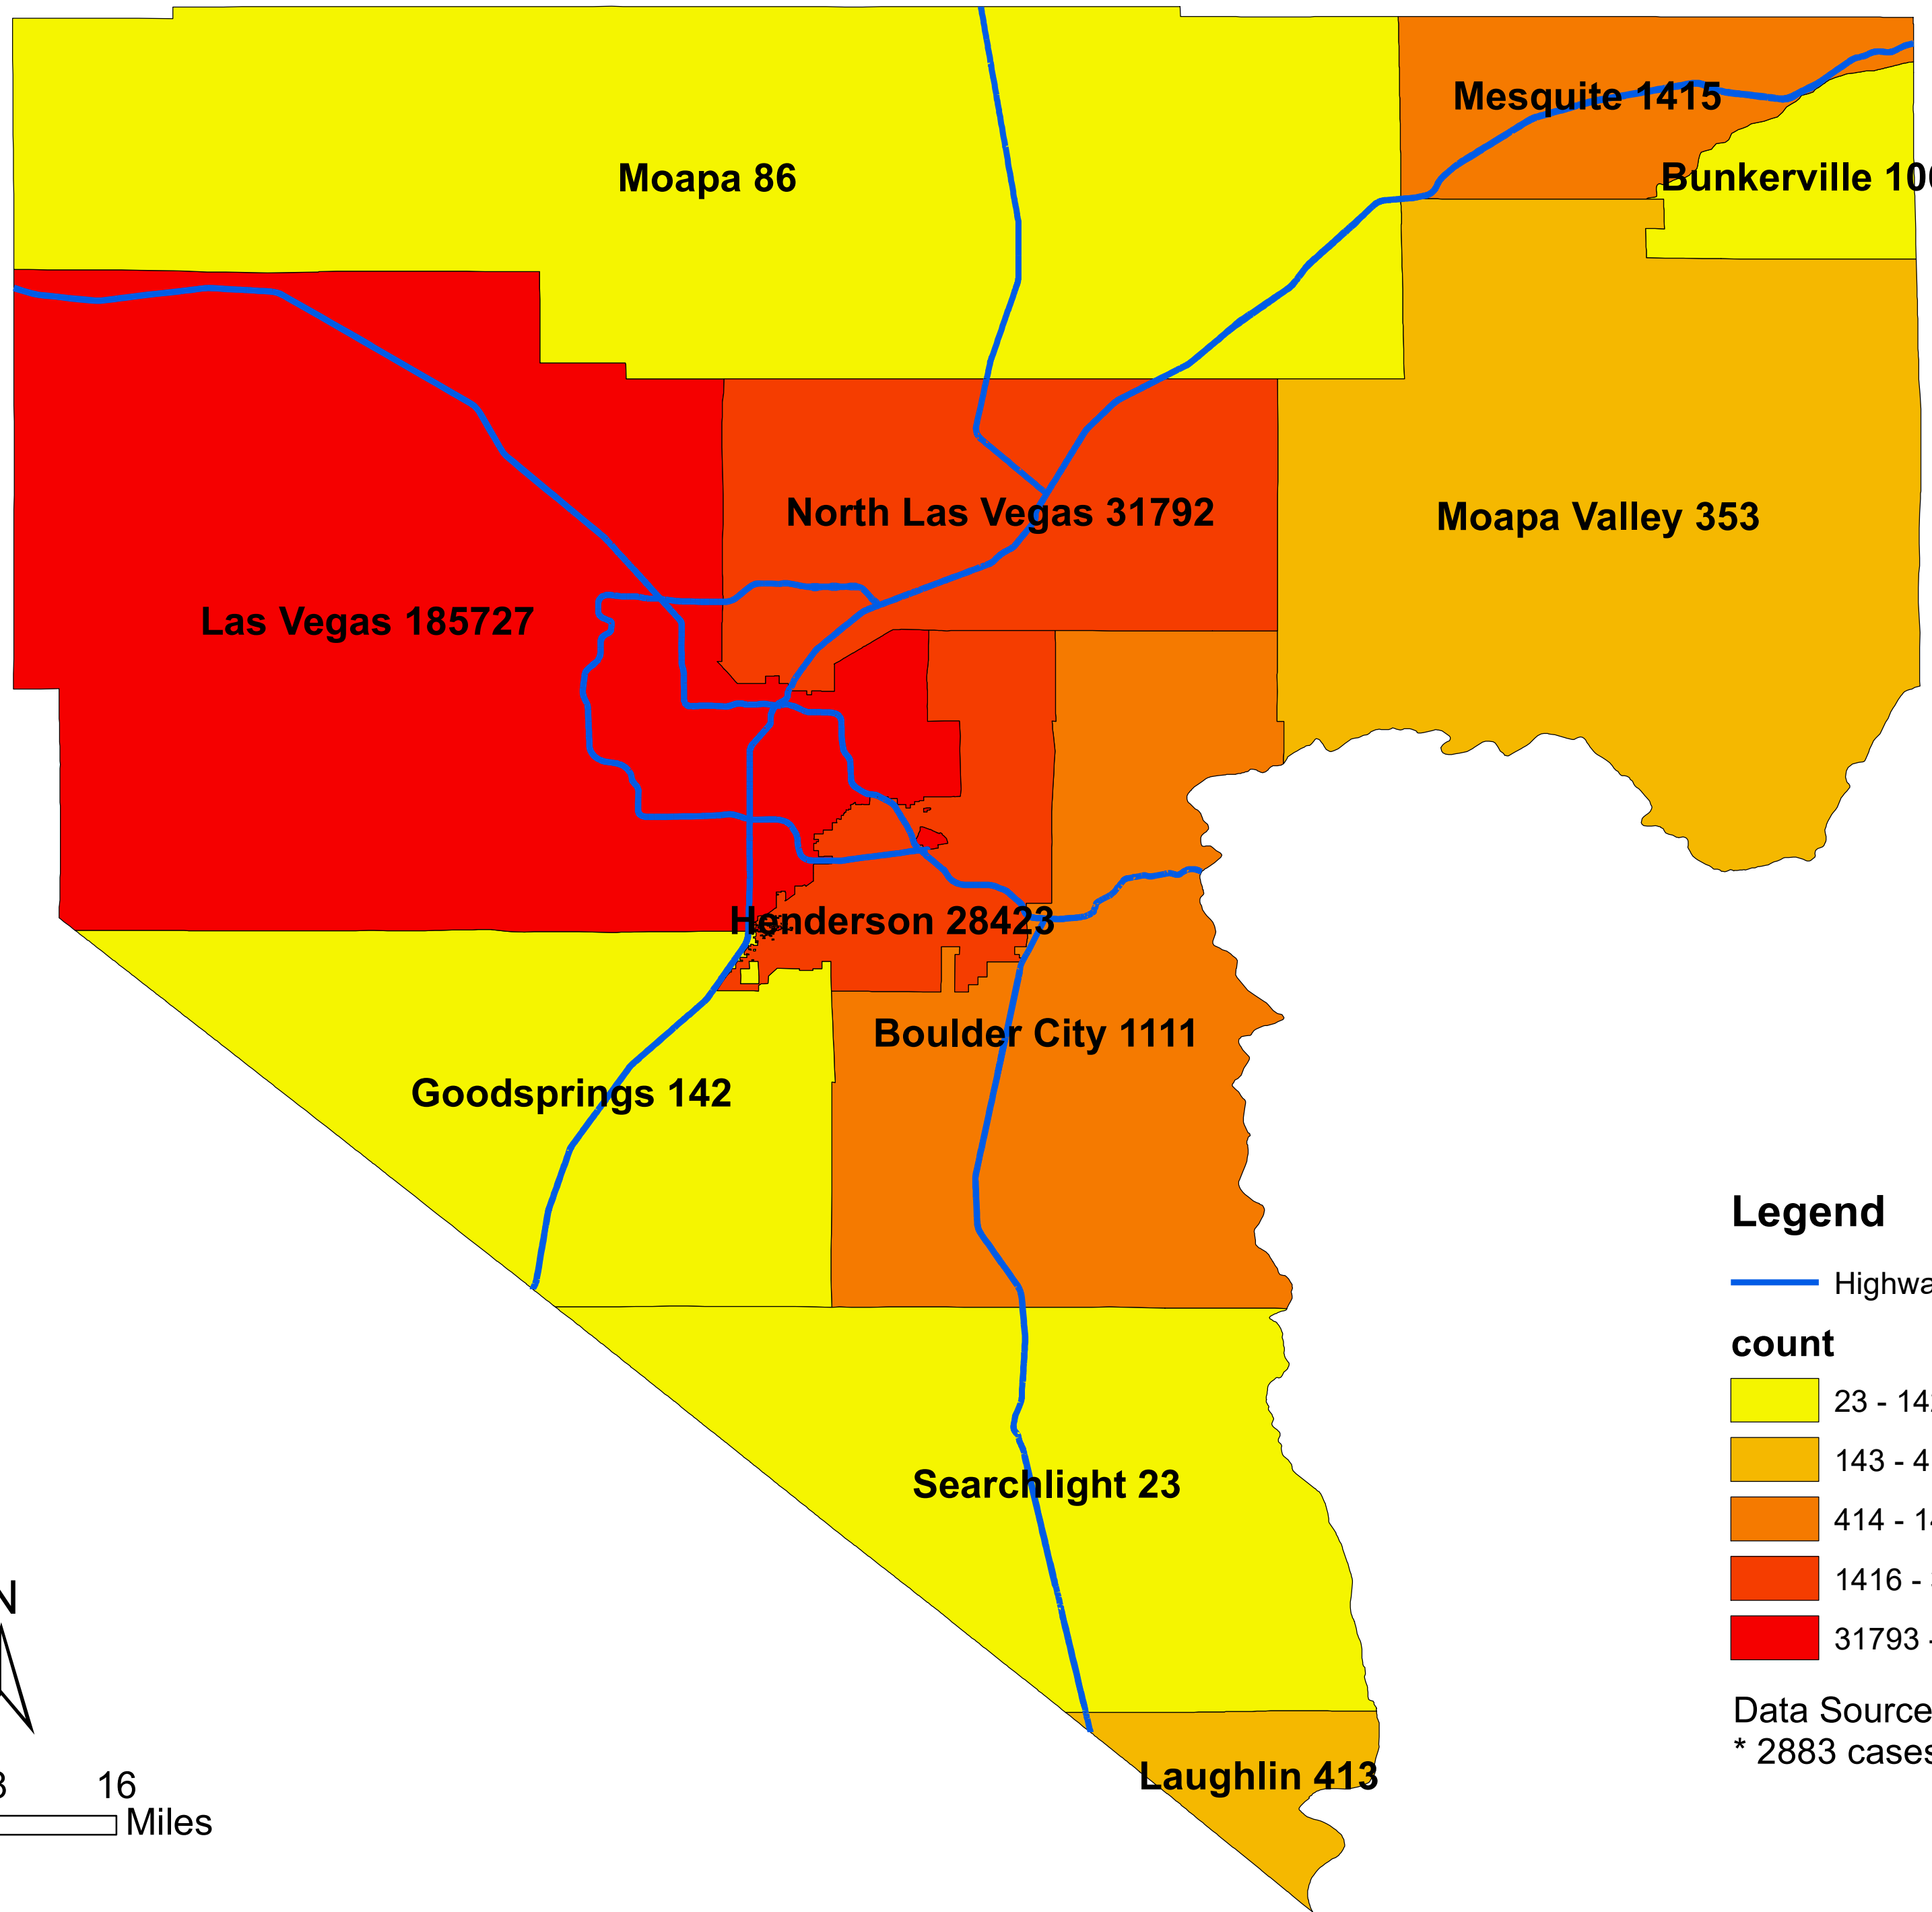

# Number of COVID-19 cases by city in Clark county (06.12.2021)

## Legend

— Highway

### count

Data Source: SNHD

\* 2883 cases without city information

0 4 8 16 Miles