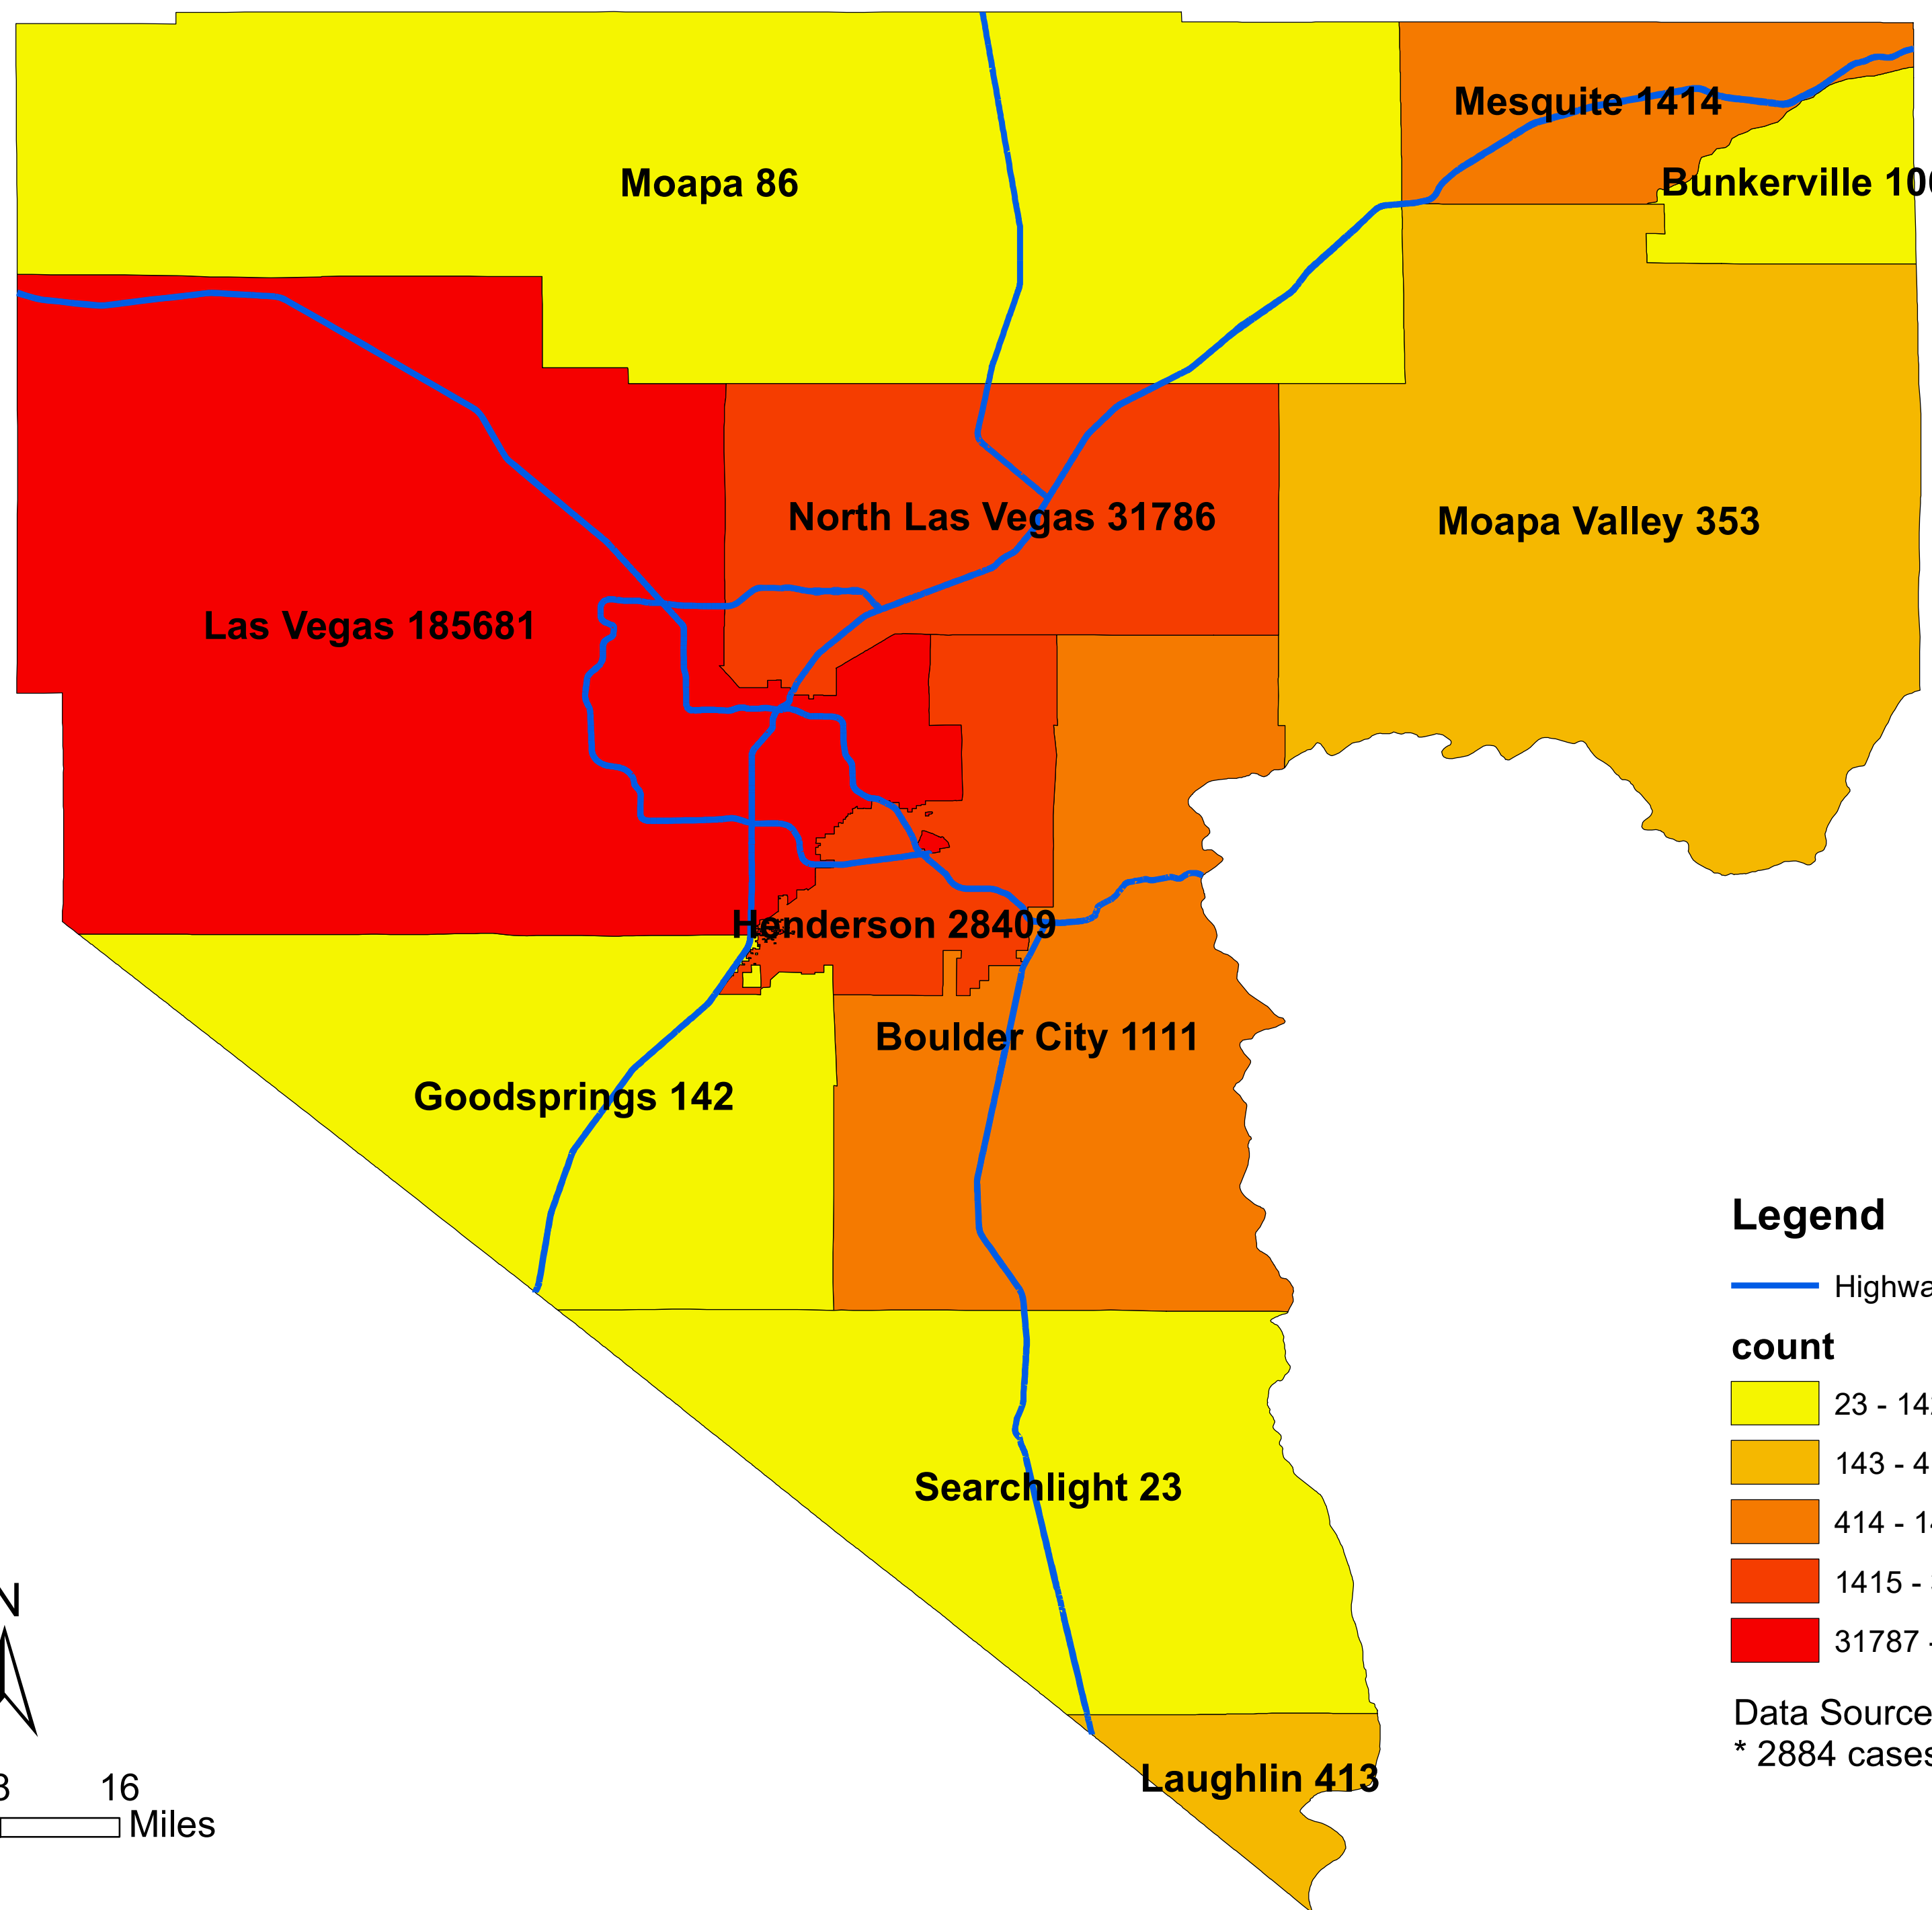

# Number of COVID-19 cases by city in Clark county (06.11.2021)

## Legend

— Highway

### count

- 23 - 142
- 143 - 413
- 414 - 1414
- 1415 - 31786
- 31787 - 185681

Data Source: SNHD  
\* 2884 cases without city information