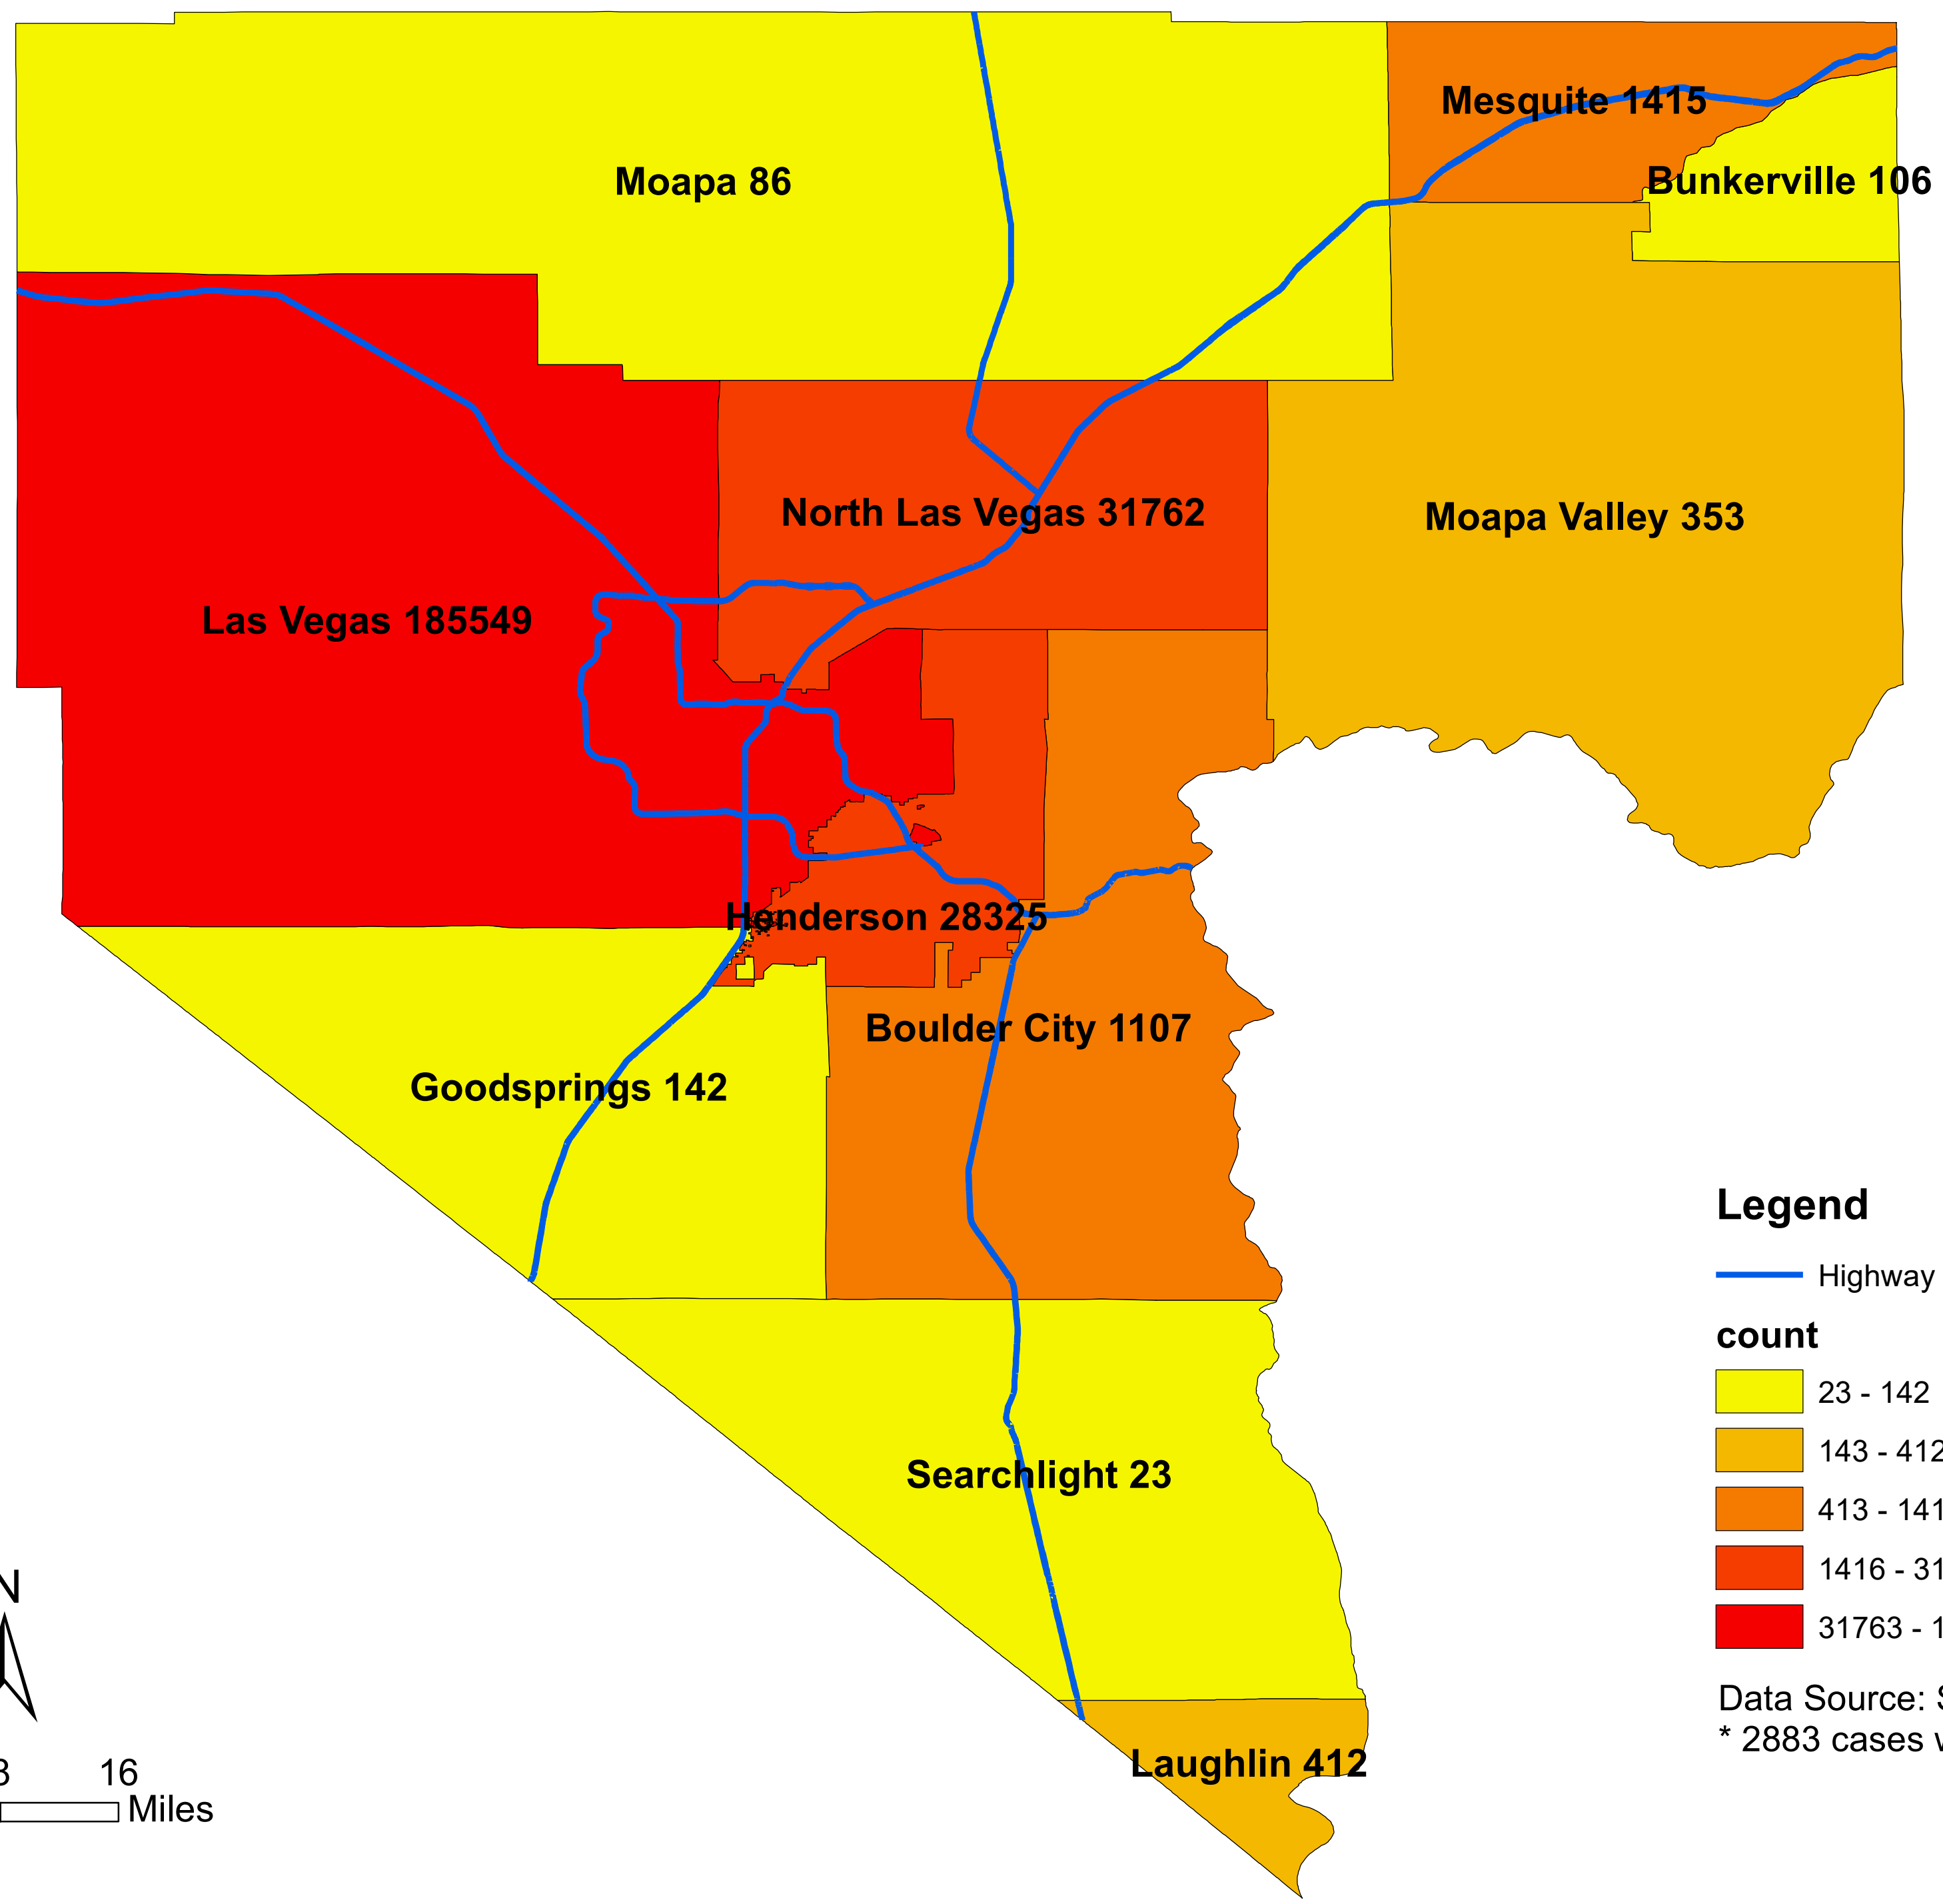

# Number of COVID-19 cases by city in Clark county (06.10.2021)

## Legend

— Highway

### count

- 23 - 142
- 143 - 412
- 413 - 1415
- 1416 - 31762
- 31763 - 185549

Data Source: SNHD  
\* 2883 cases without city information