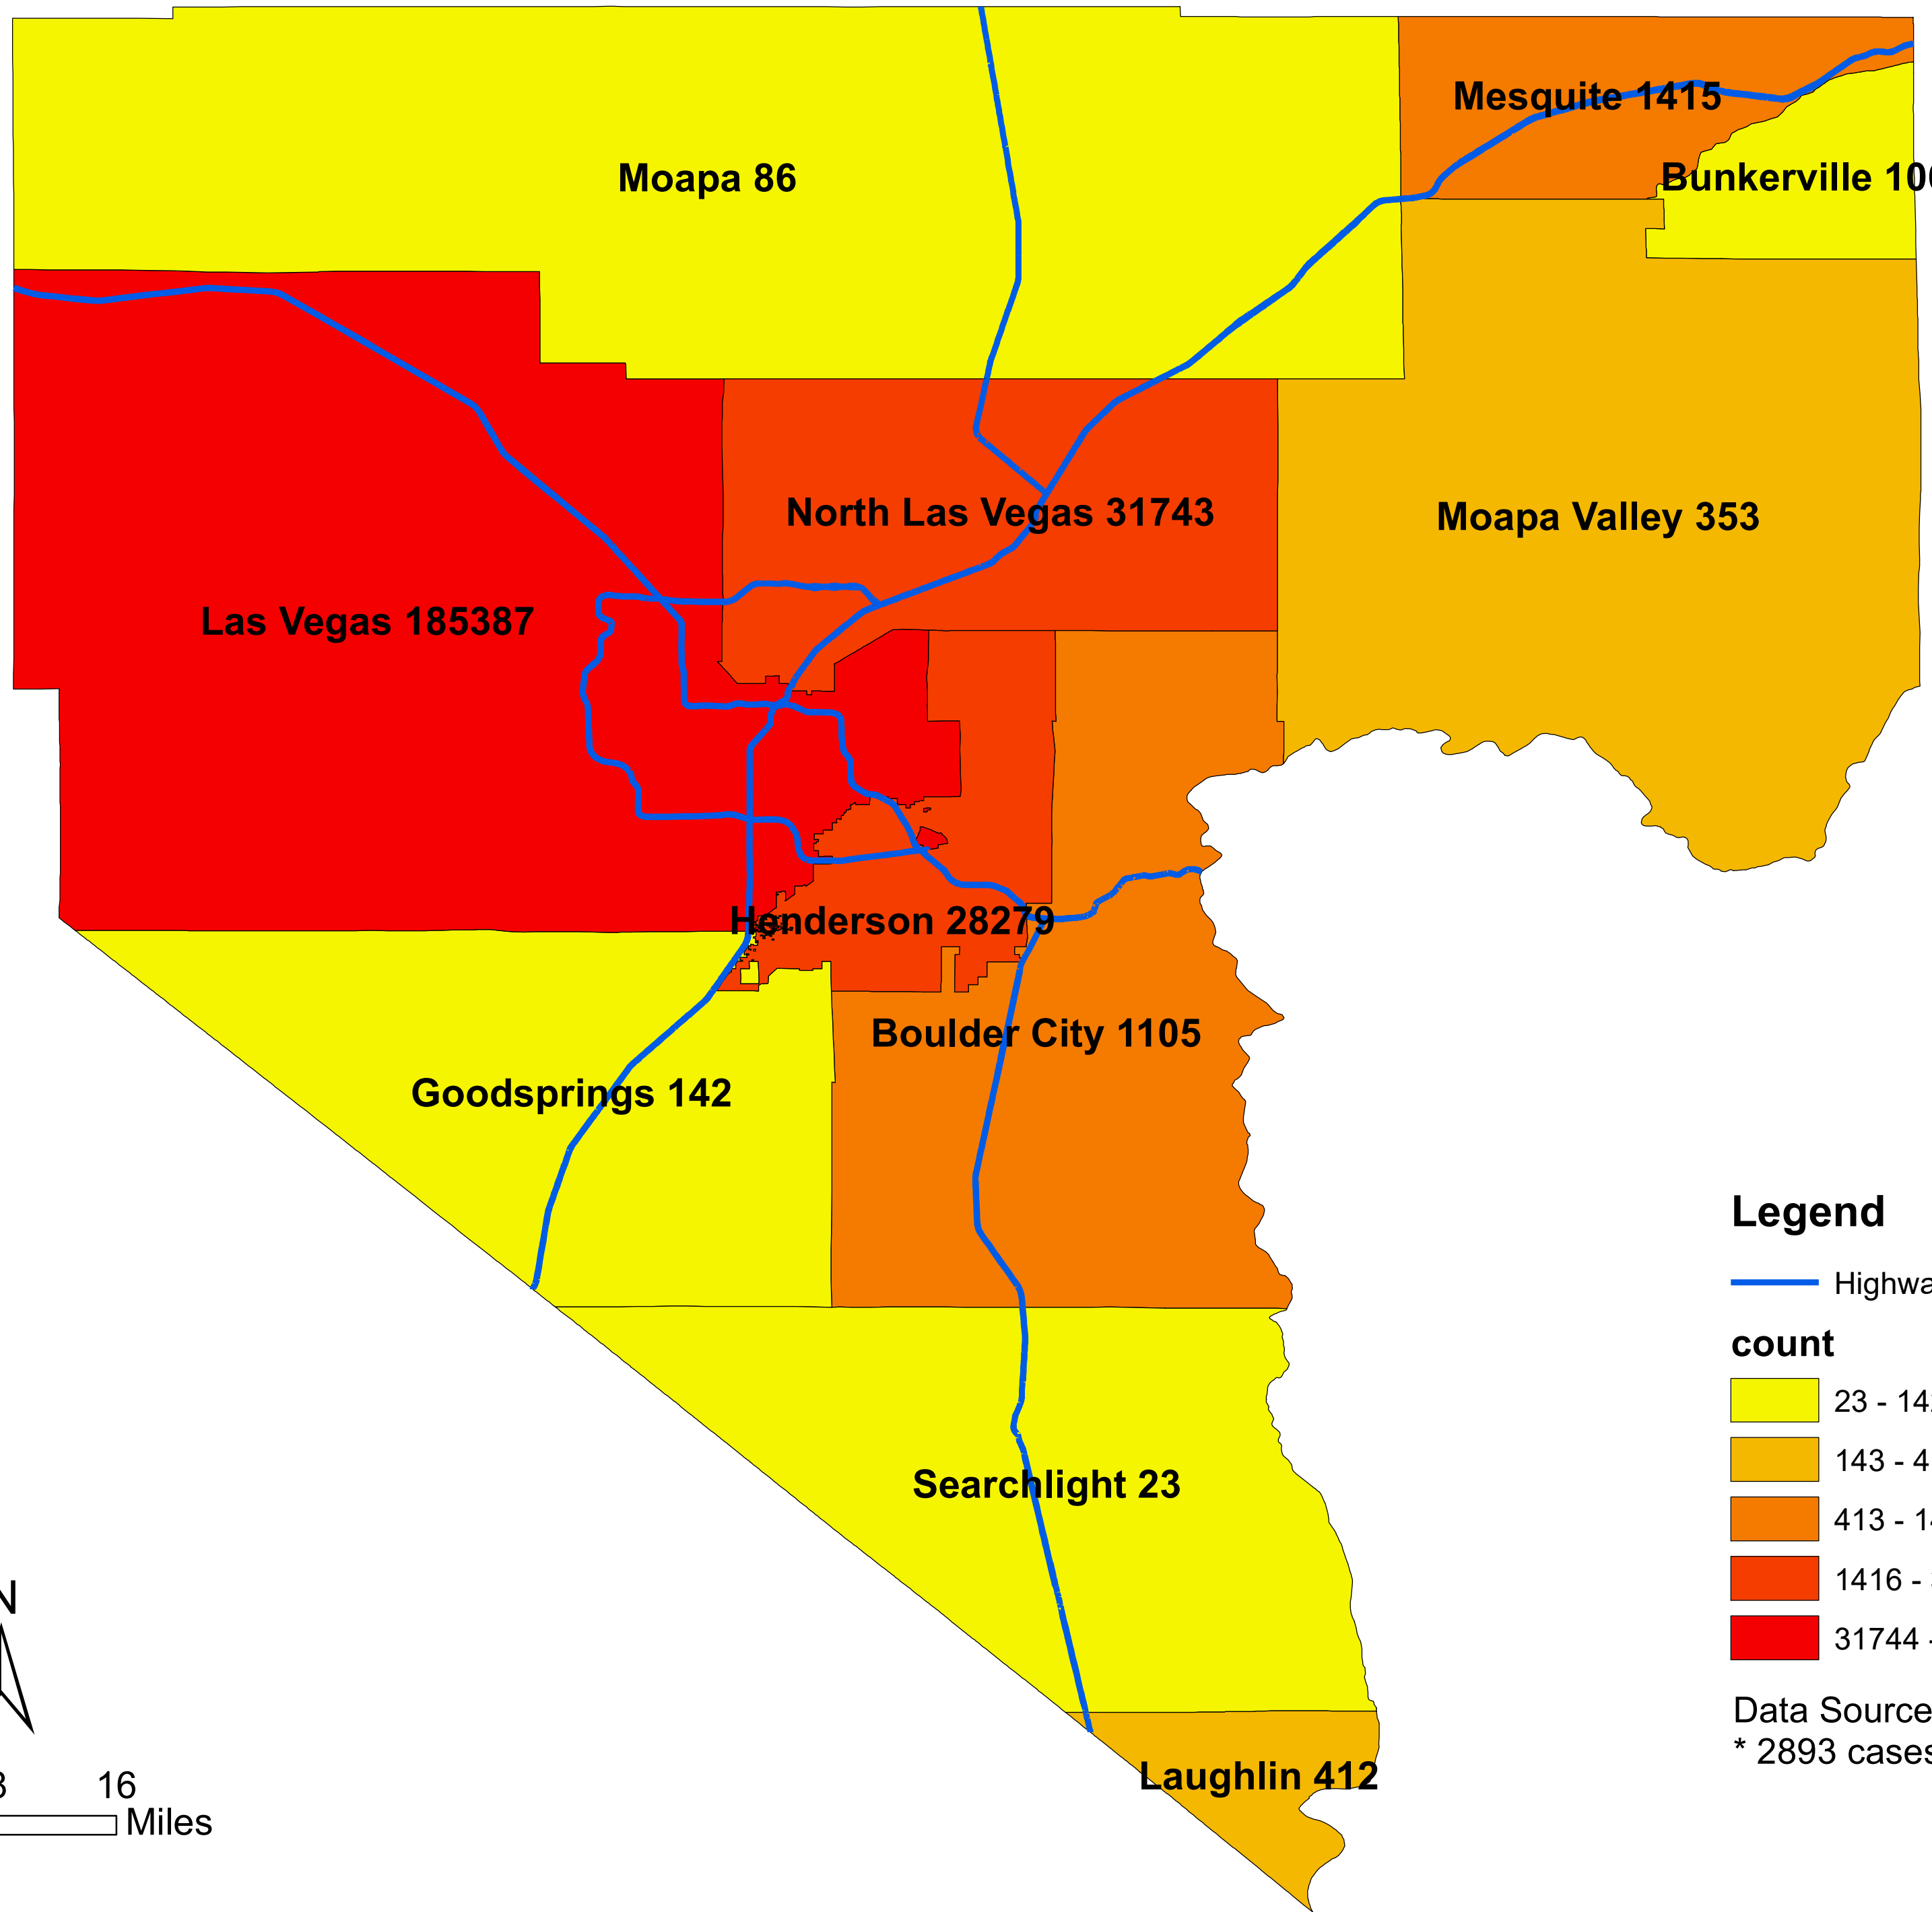

# Number of COVID-19 cases by city in Clark county (06.09.2021)

## Legend

— Highway

### count

- 23 - 142
- 143 - 412
- 413 - 1415
- 1416 - 31743
- 31744 - 185387

Data Source: SNHD

\* 2893 cases without city information

0 4 8 16 Miles