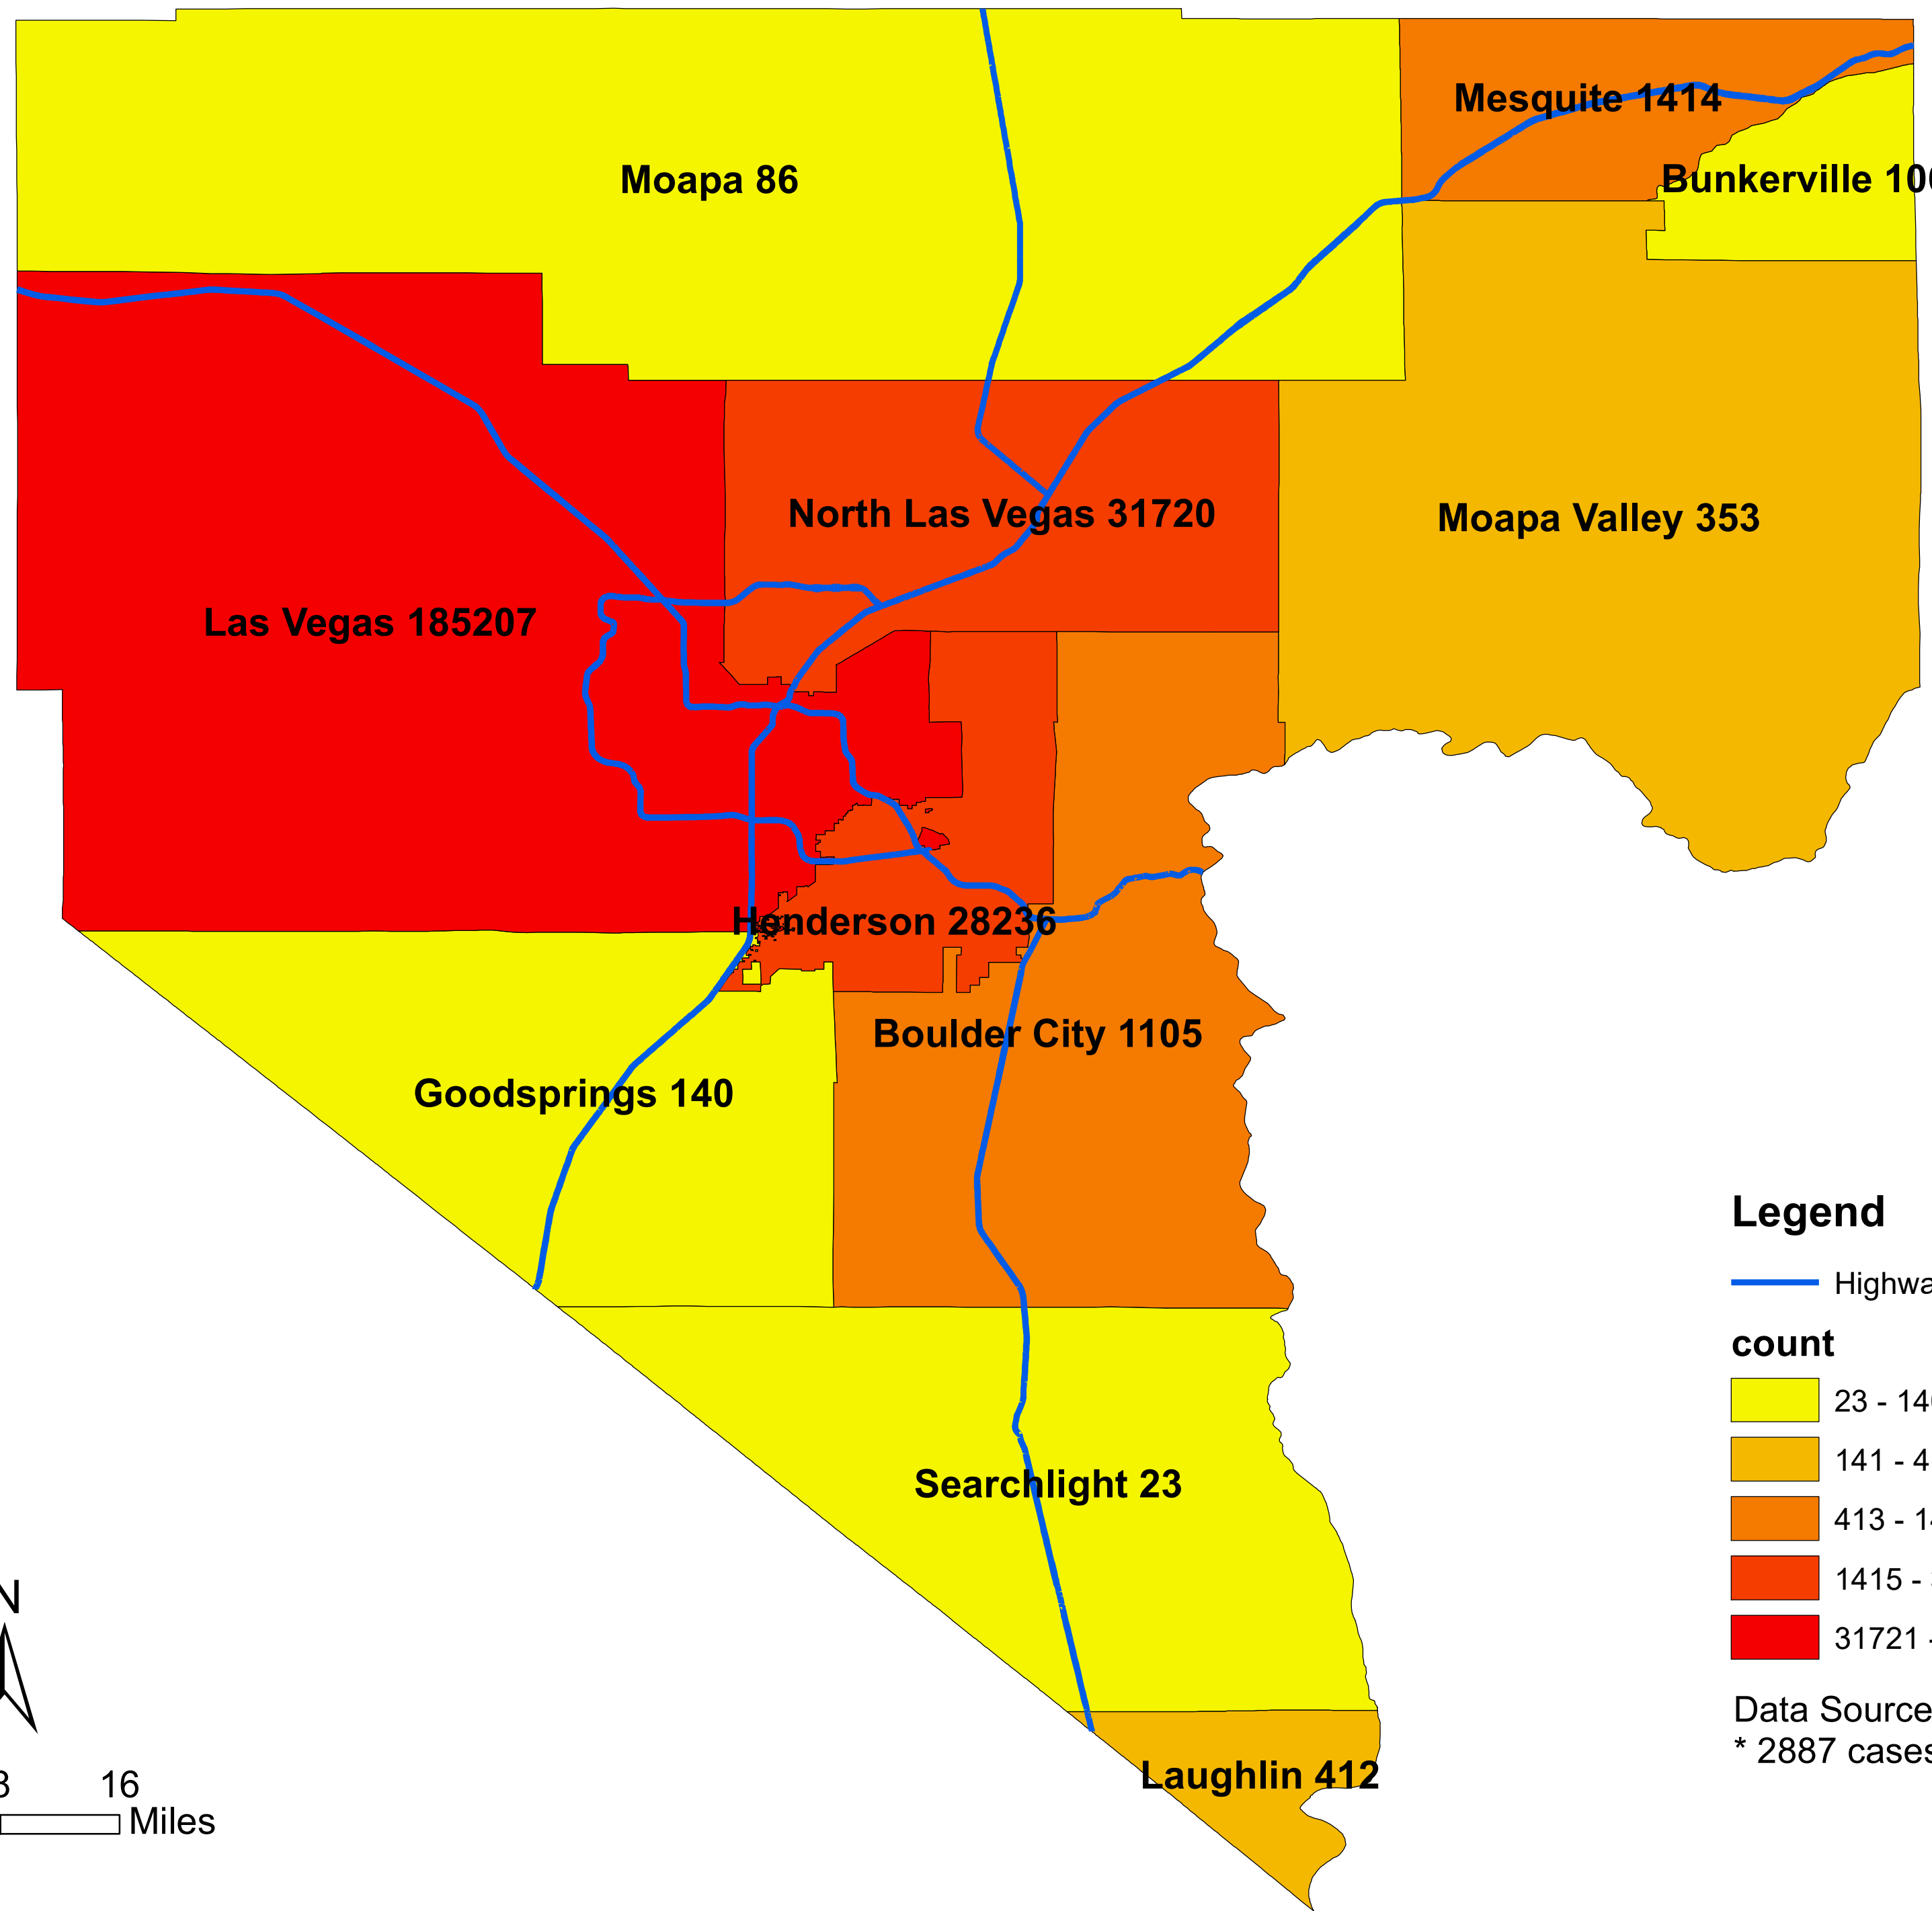

# Number of COVID-19 cases by city in Clark county (06.08.2021)

## Legend

— Highway

### count

Data Source: SNHD

\* 2887 cases without city information

0 4 8 16  
Miles