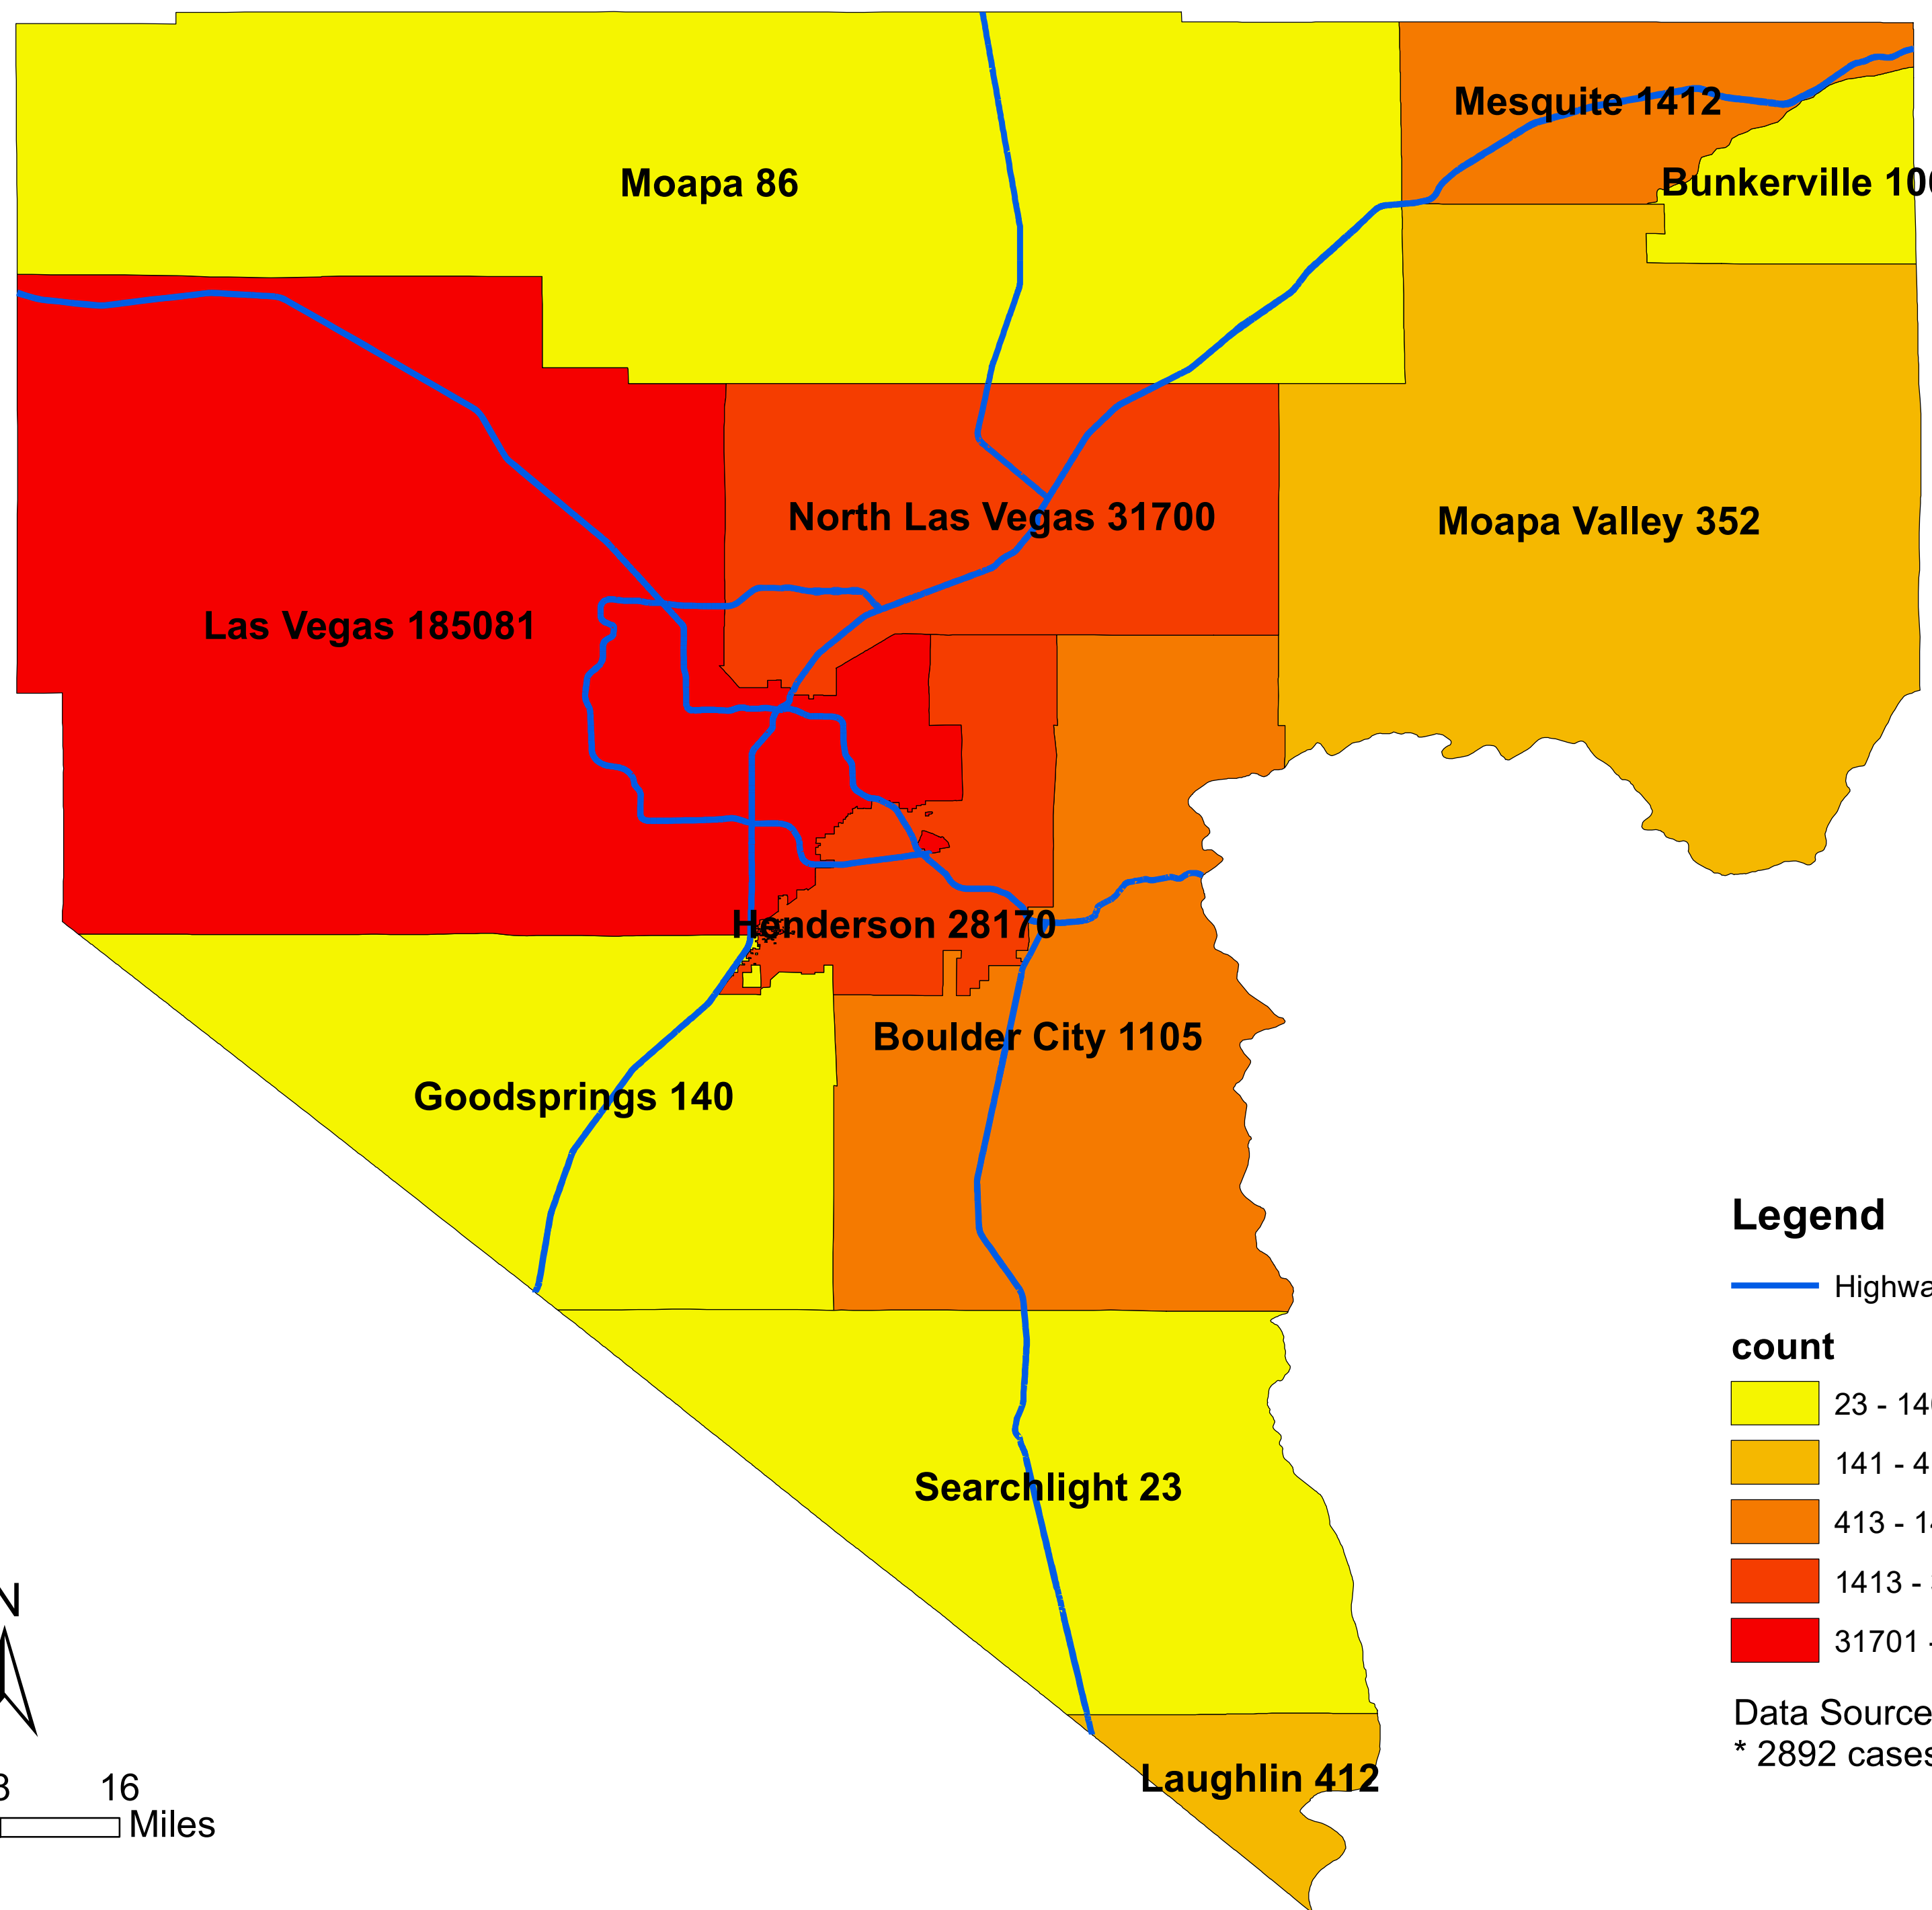

Number of COVID-19 cases by city in Clark county (06.07.2021)

Legend

— Highway

count

- 23 - 140
- 141 - 412
- 413 - 1412
- 1413 - 31700
- 31701 - 185081

Data Source: SNHD
* 2892 cases without city information