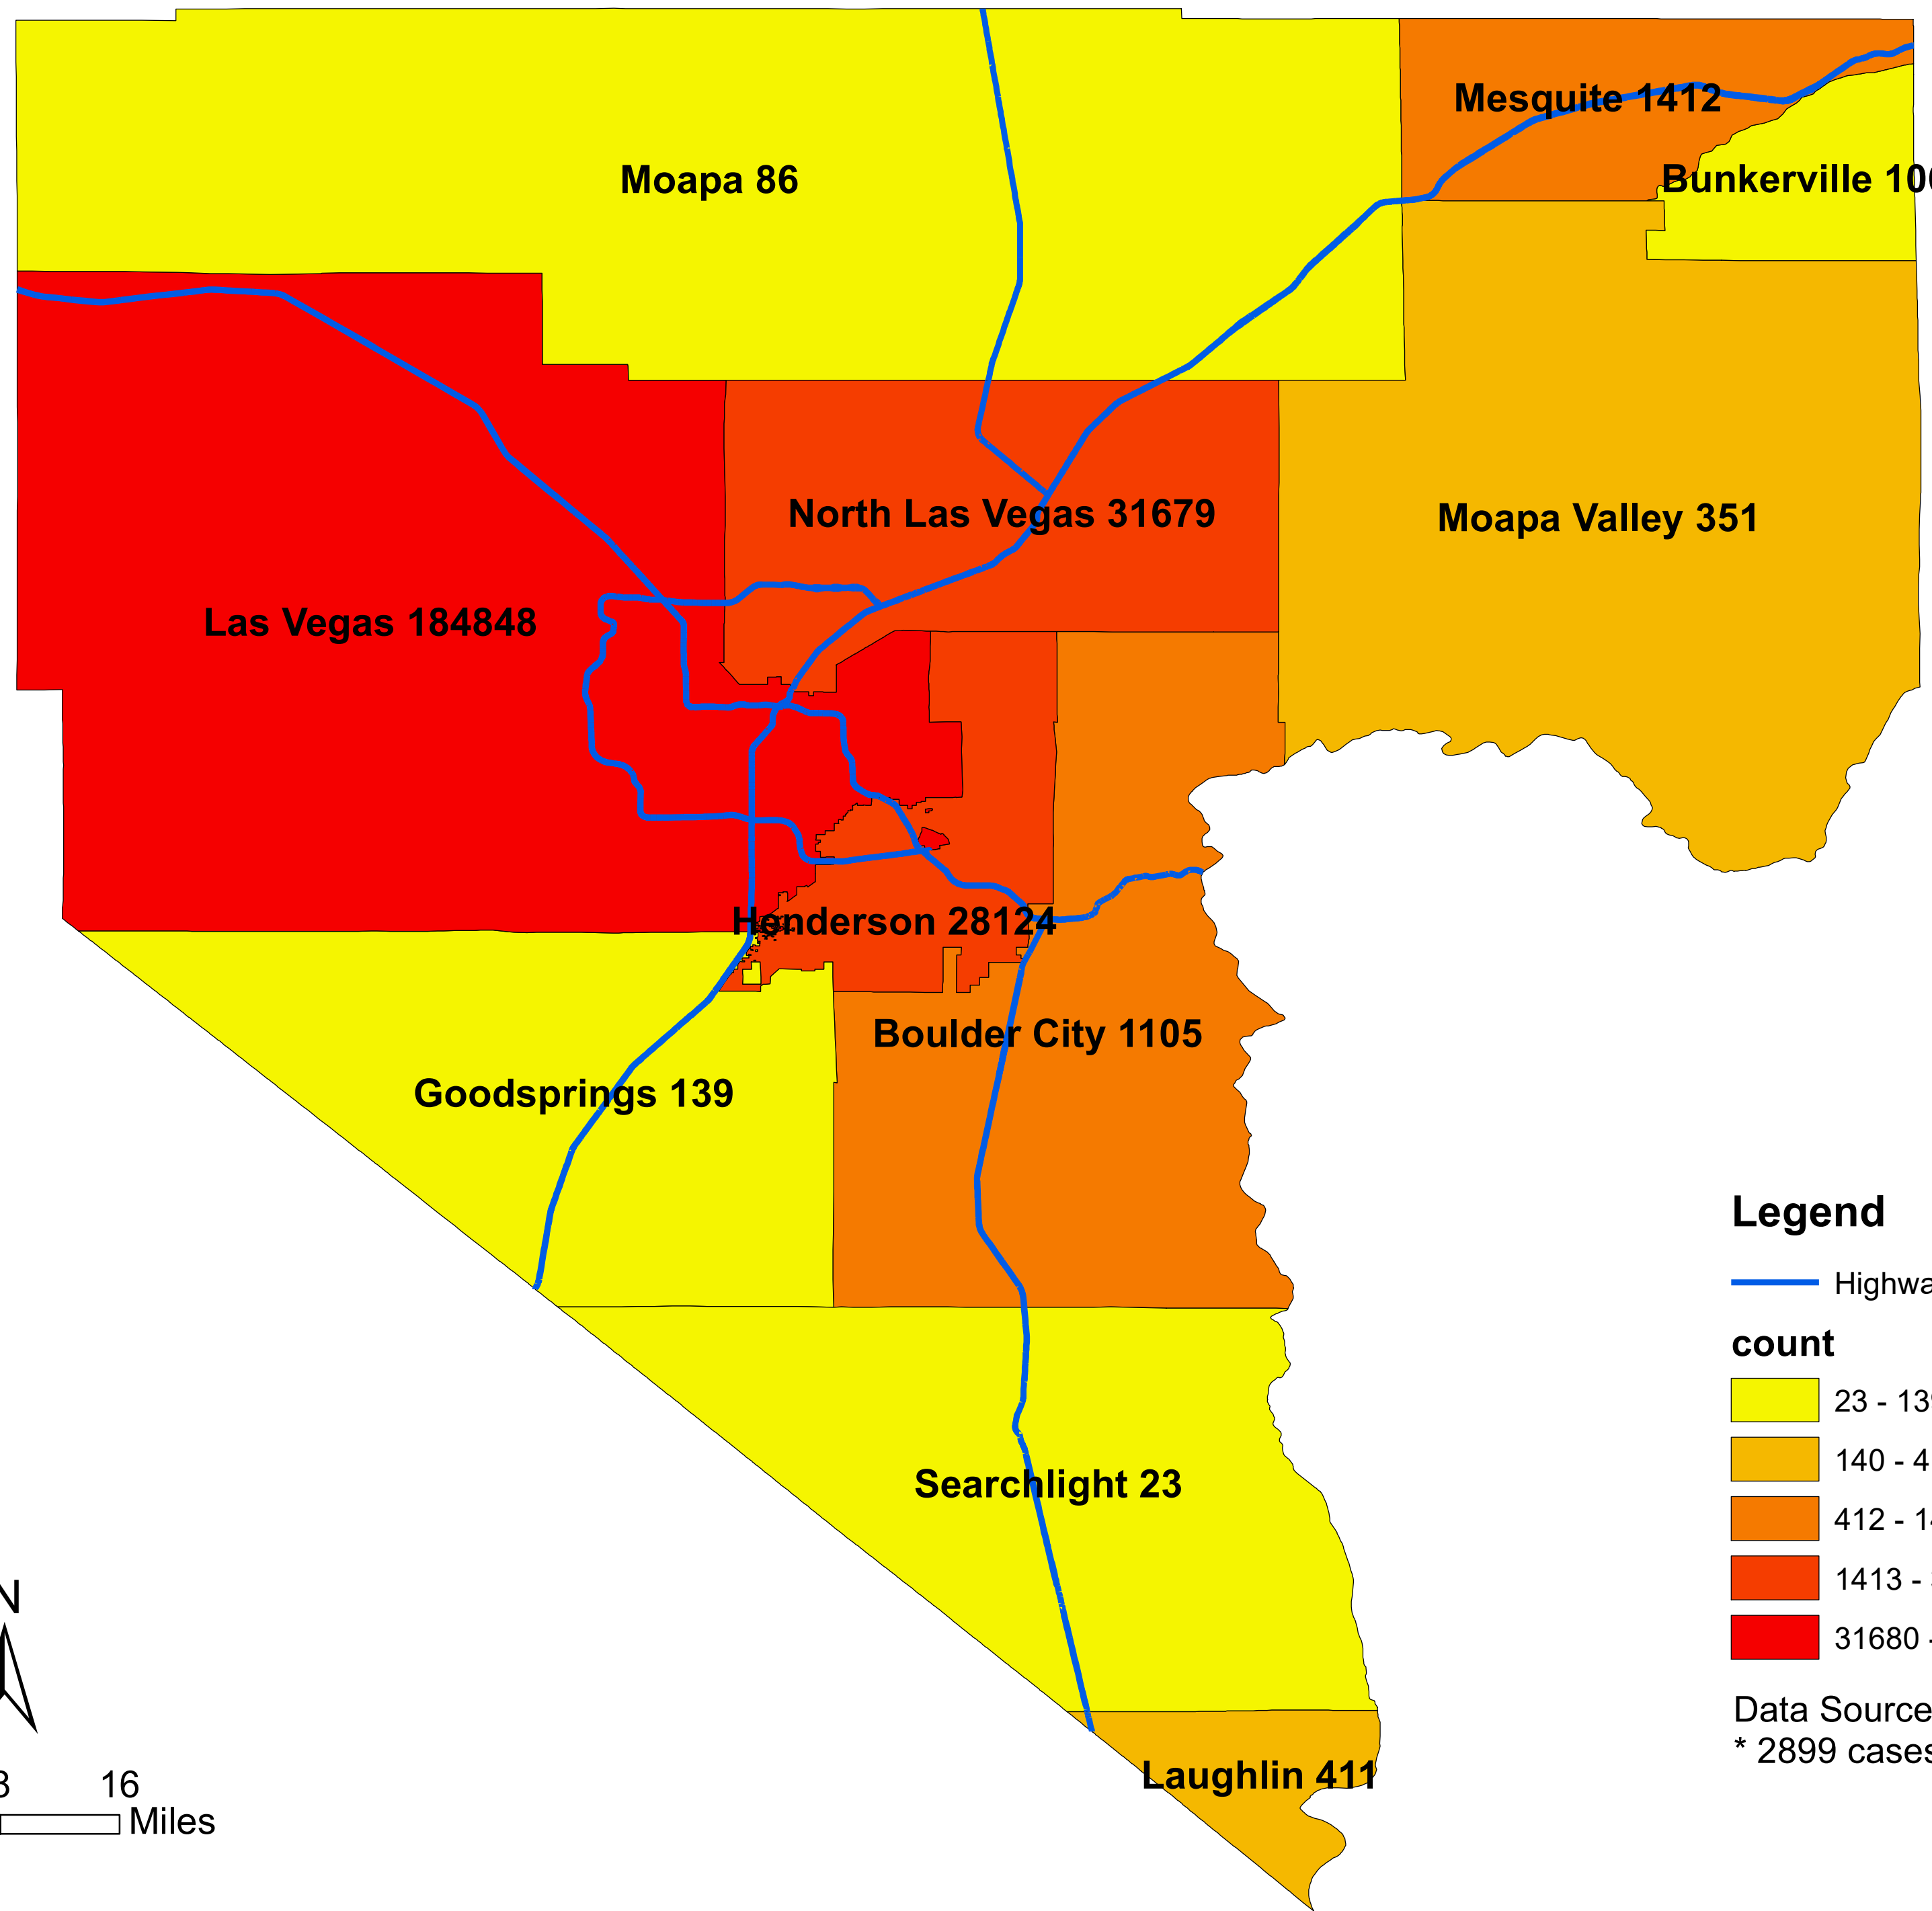

Number of COVID-19 cases by city in Clark county (06.06.2021)

Legend

— Highway

count

Data Source: SNHD

* 2899 cases without city information

0 4 8 16 Miles