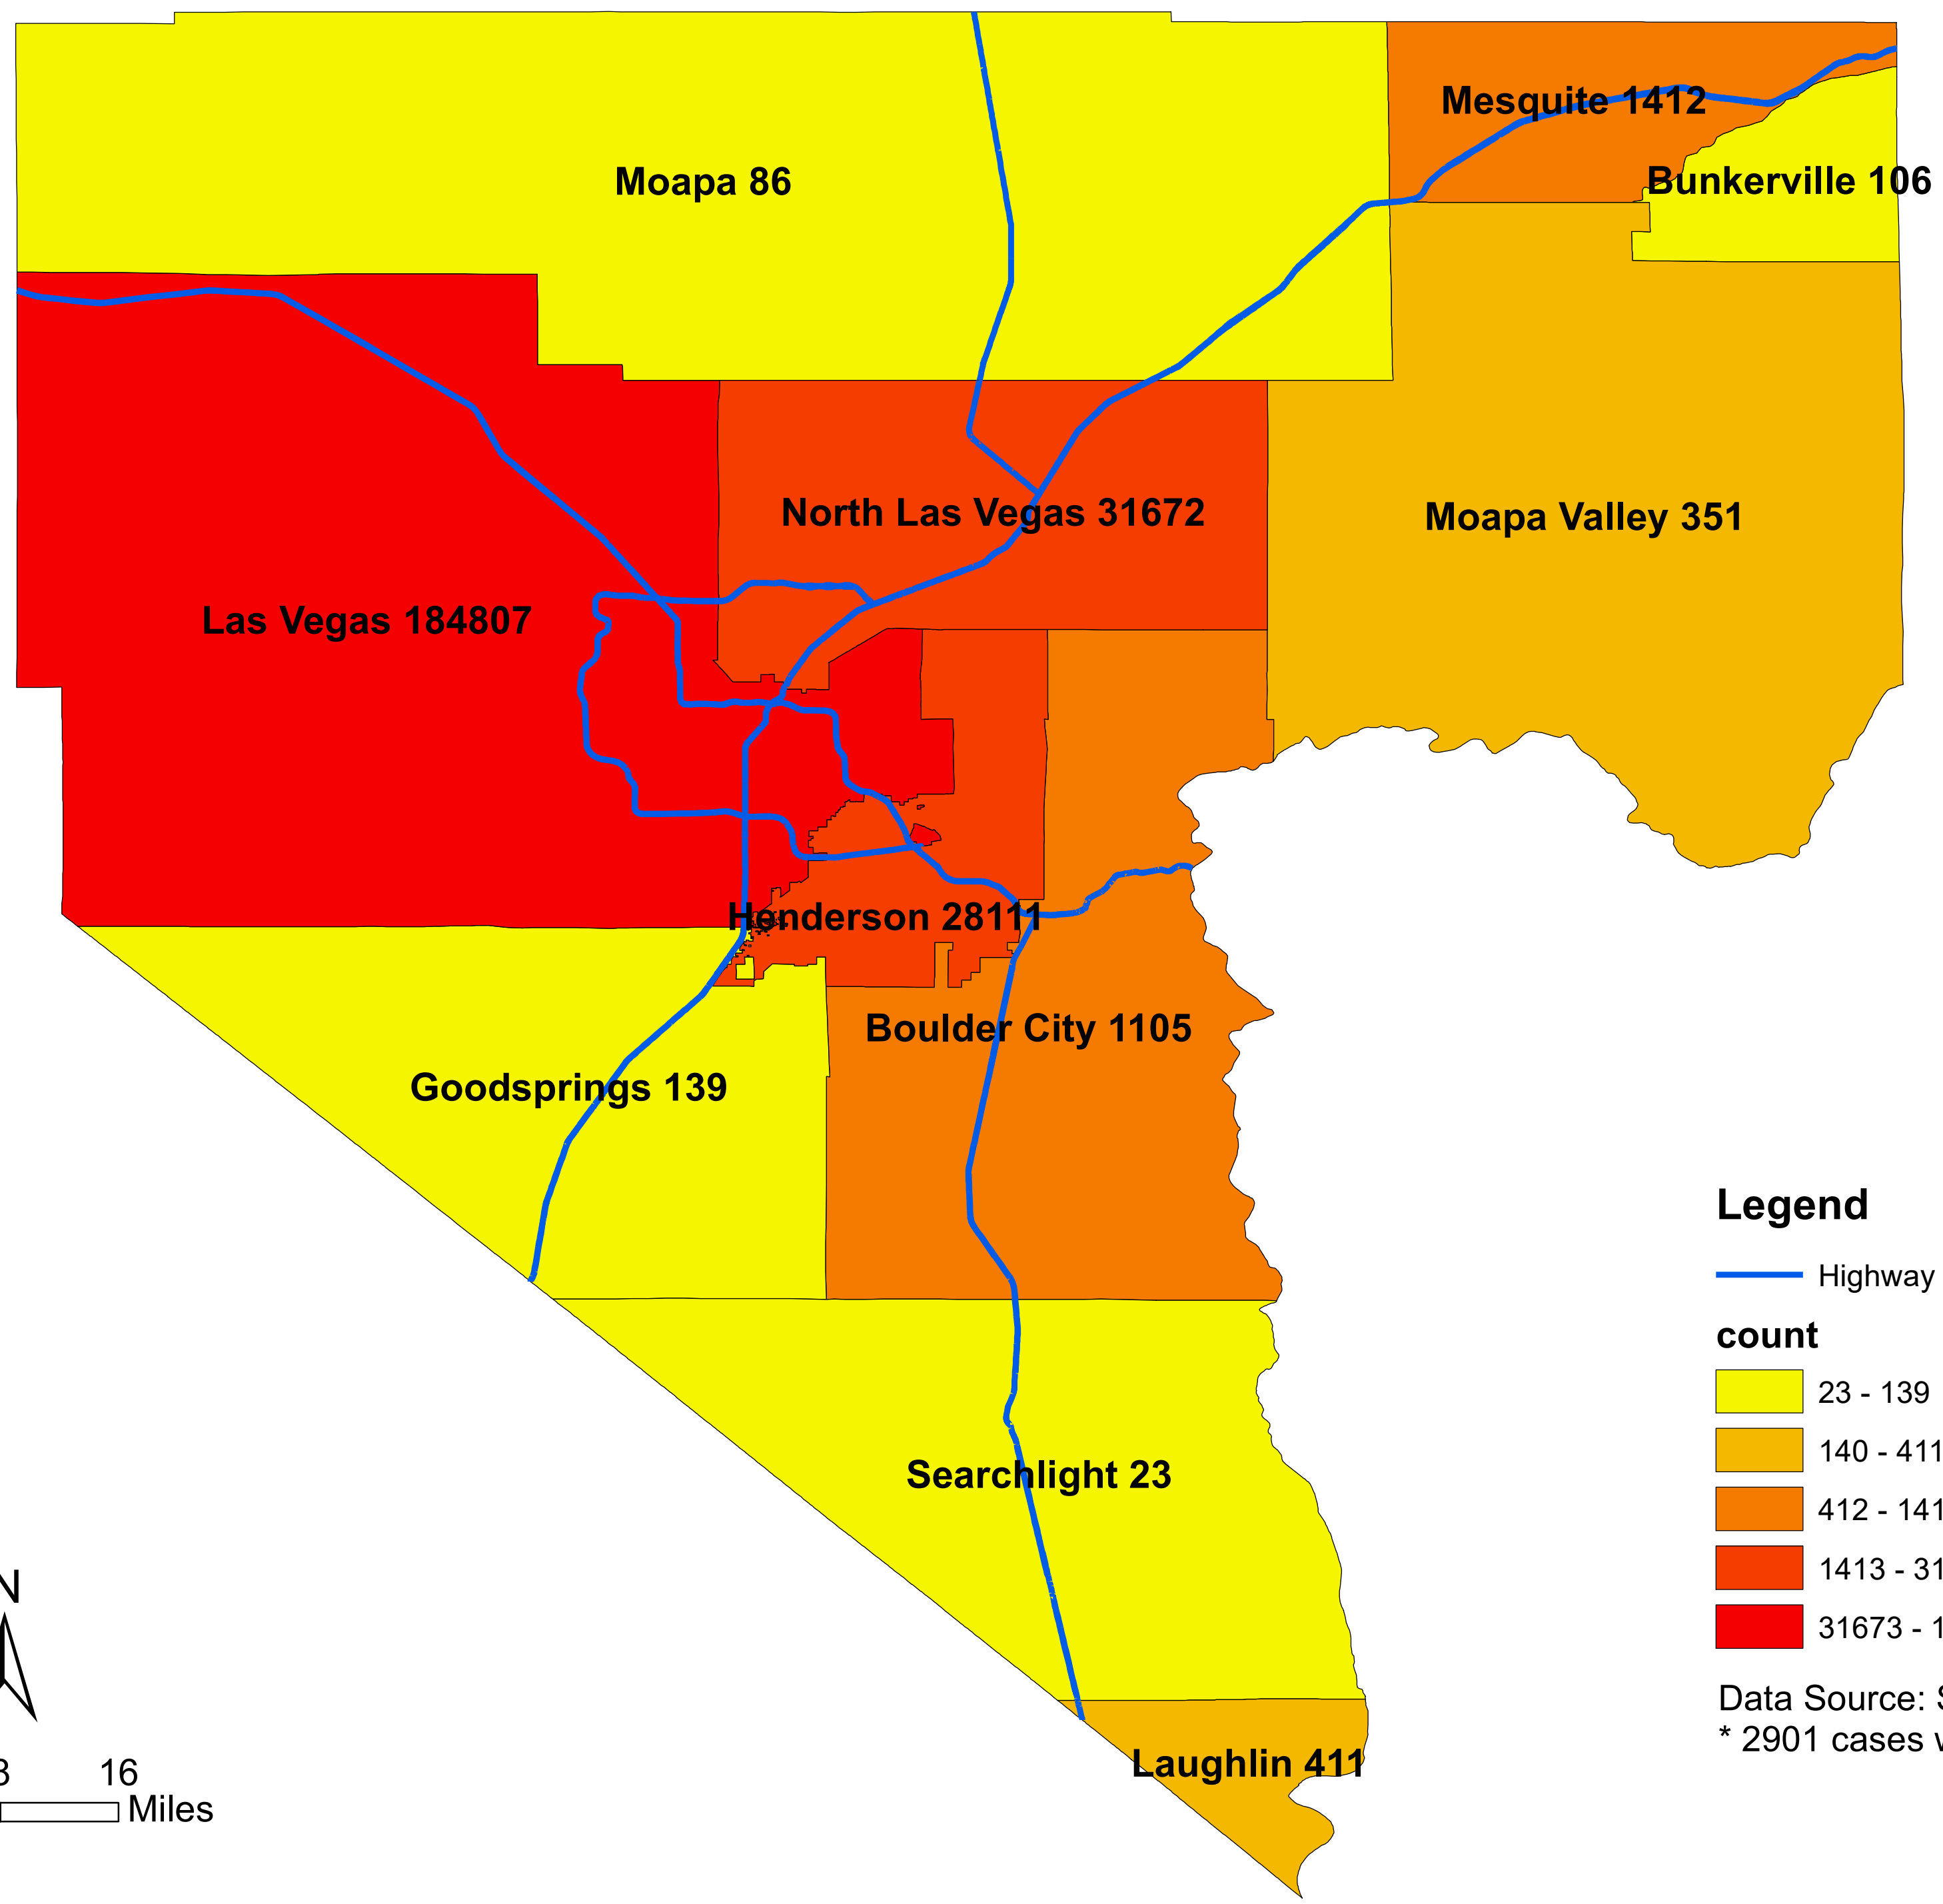

Number of COVID-19 cases by city in Clark county (06.05.2021)

Legend

— Highway

count

- 23 - 139
- 140 - 411
- 412 - 1412
- 1413 - 31672
- 31673 - 184807

Data Source: SNHD
* 2901 cases without city information