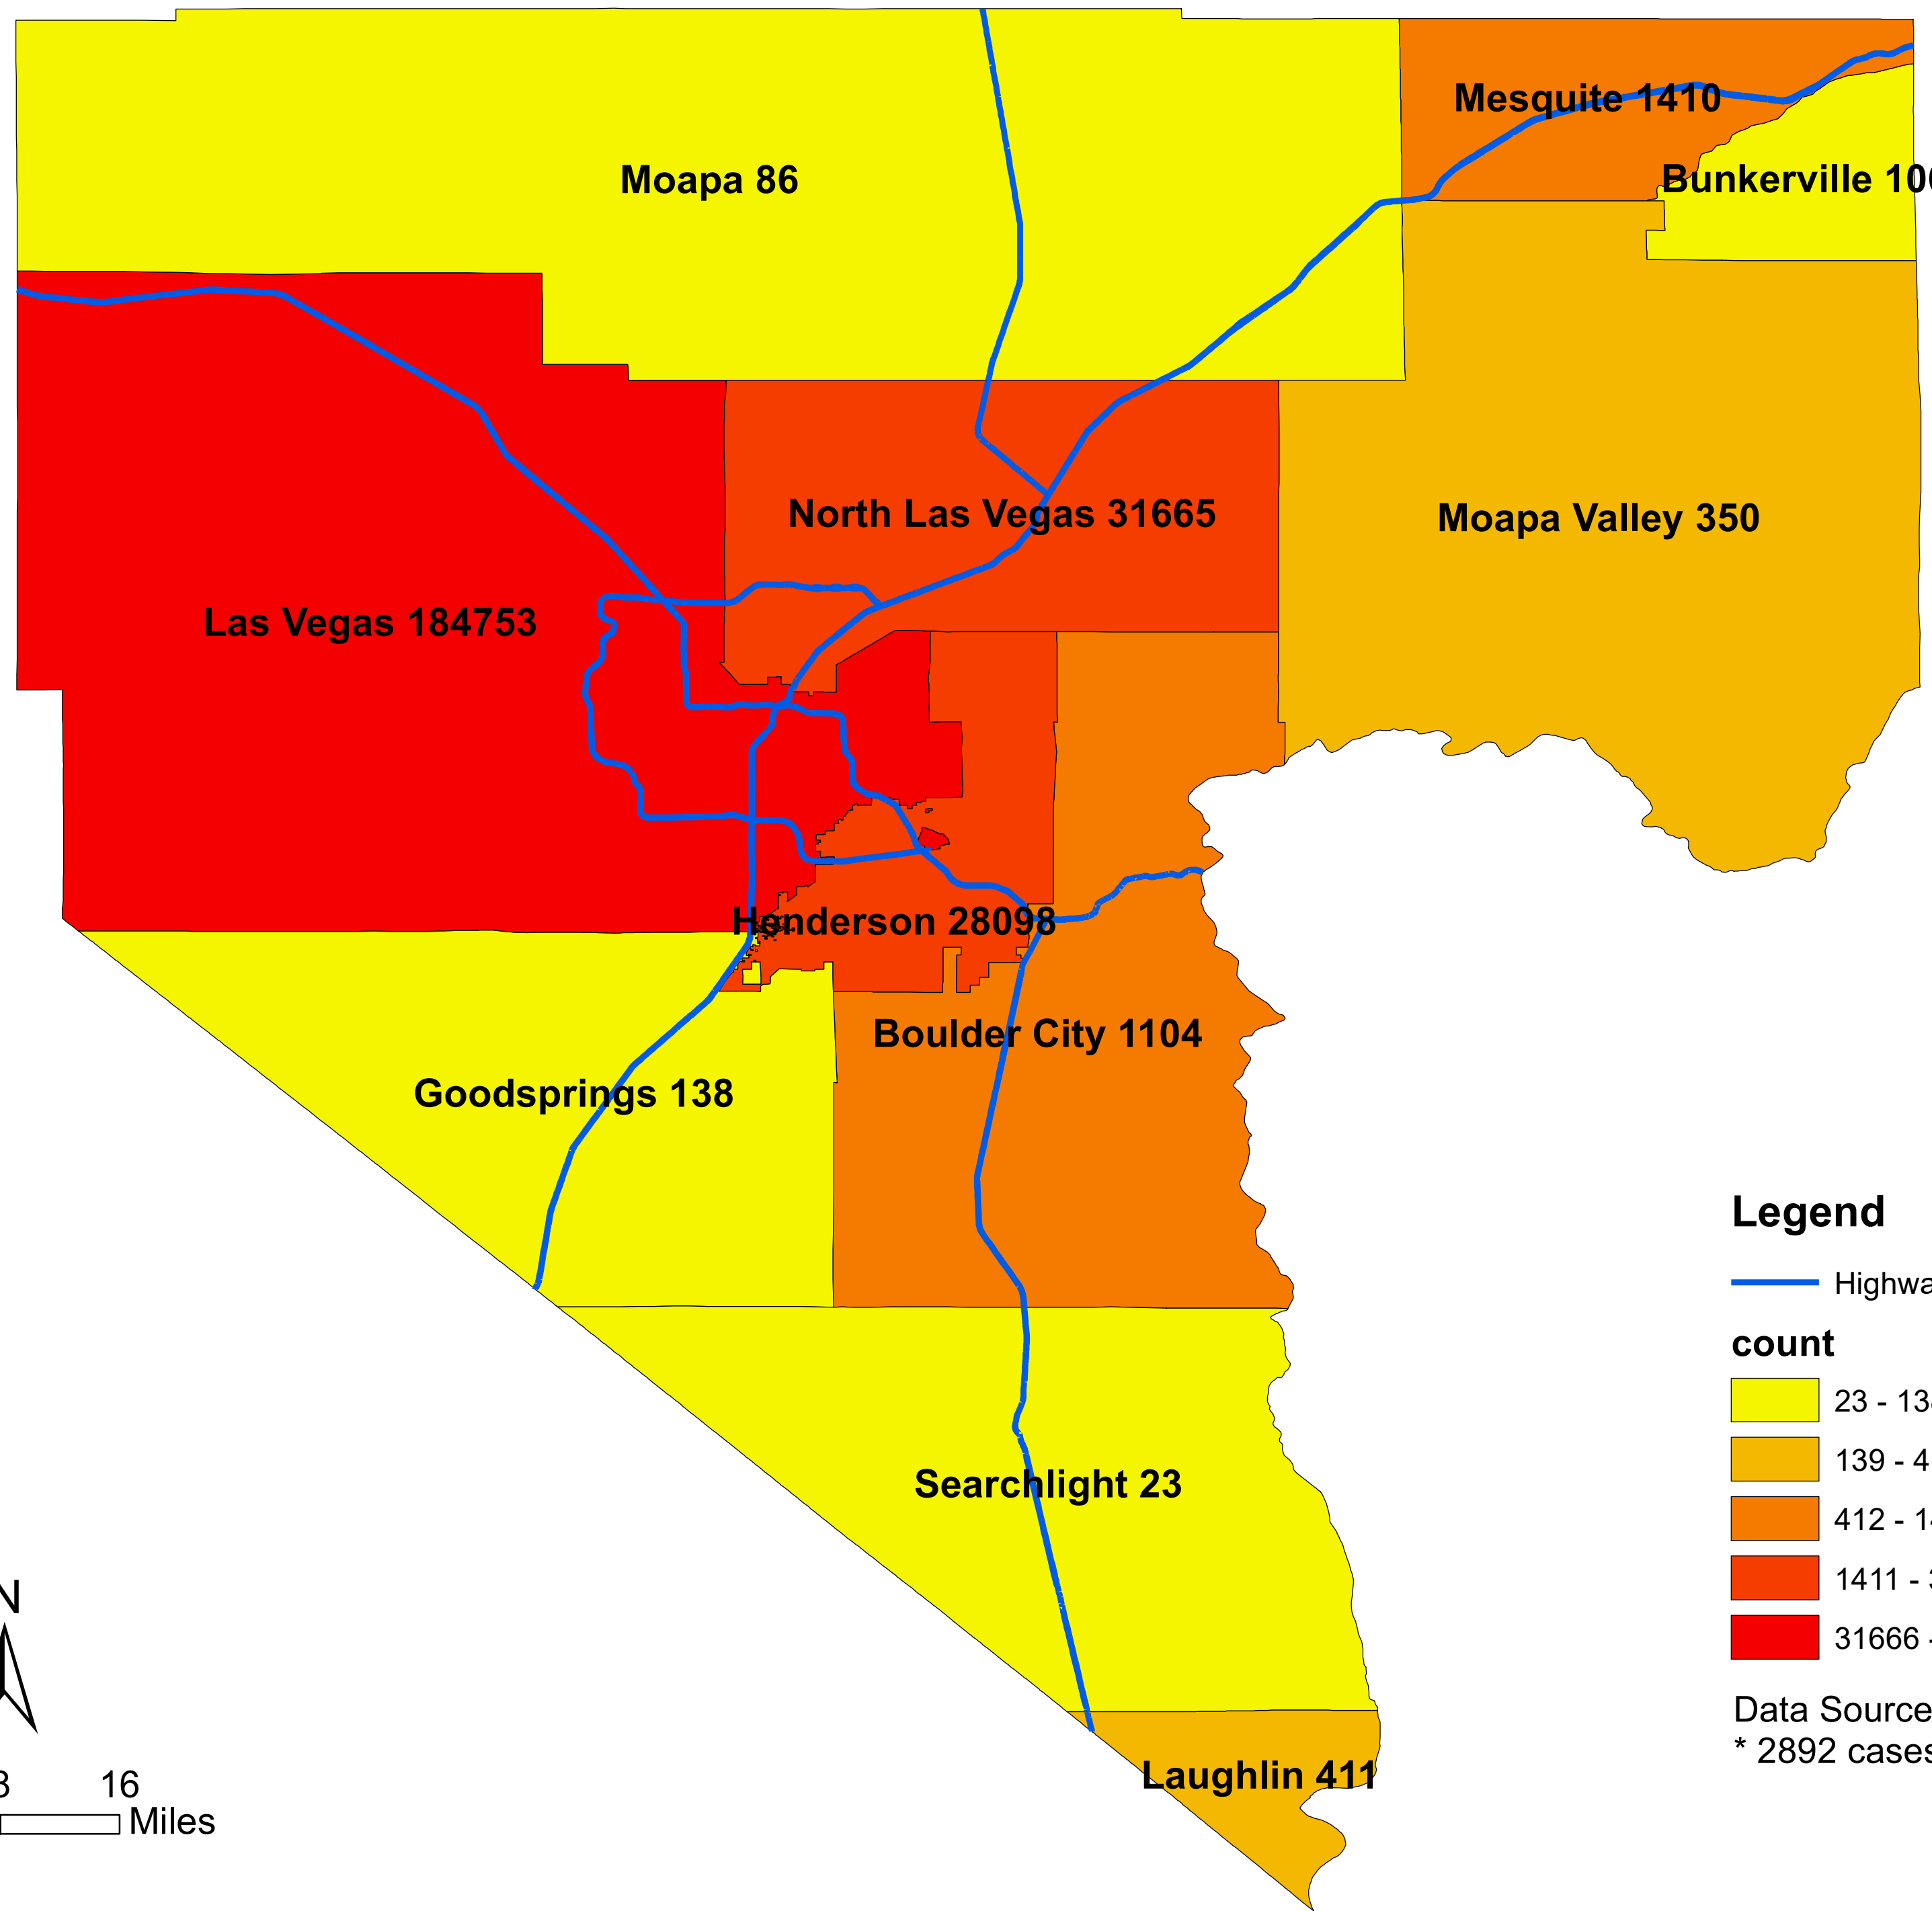

Number of COVID-19 cases by city in Clark county (06.04.2021)

Legend

— Highway

count

Data Source: SNHD

* 2892 cases without city information

0 4 8 16 Miles