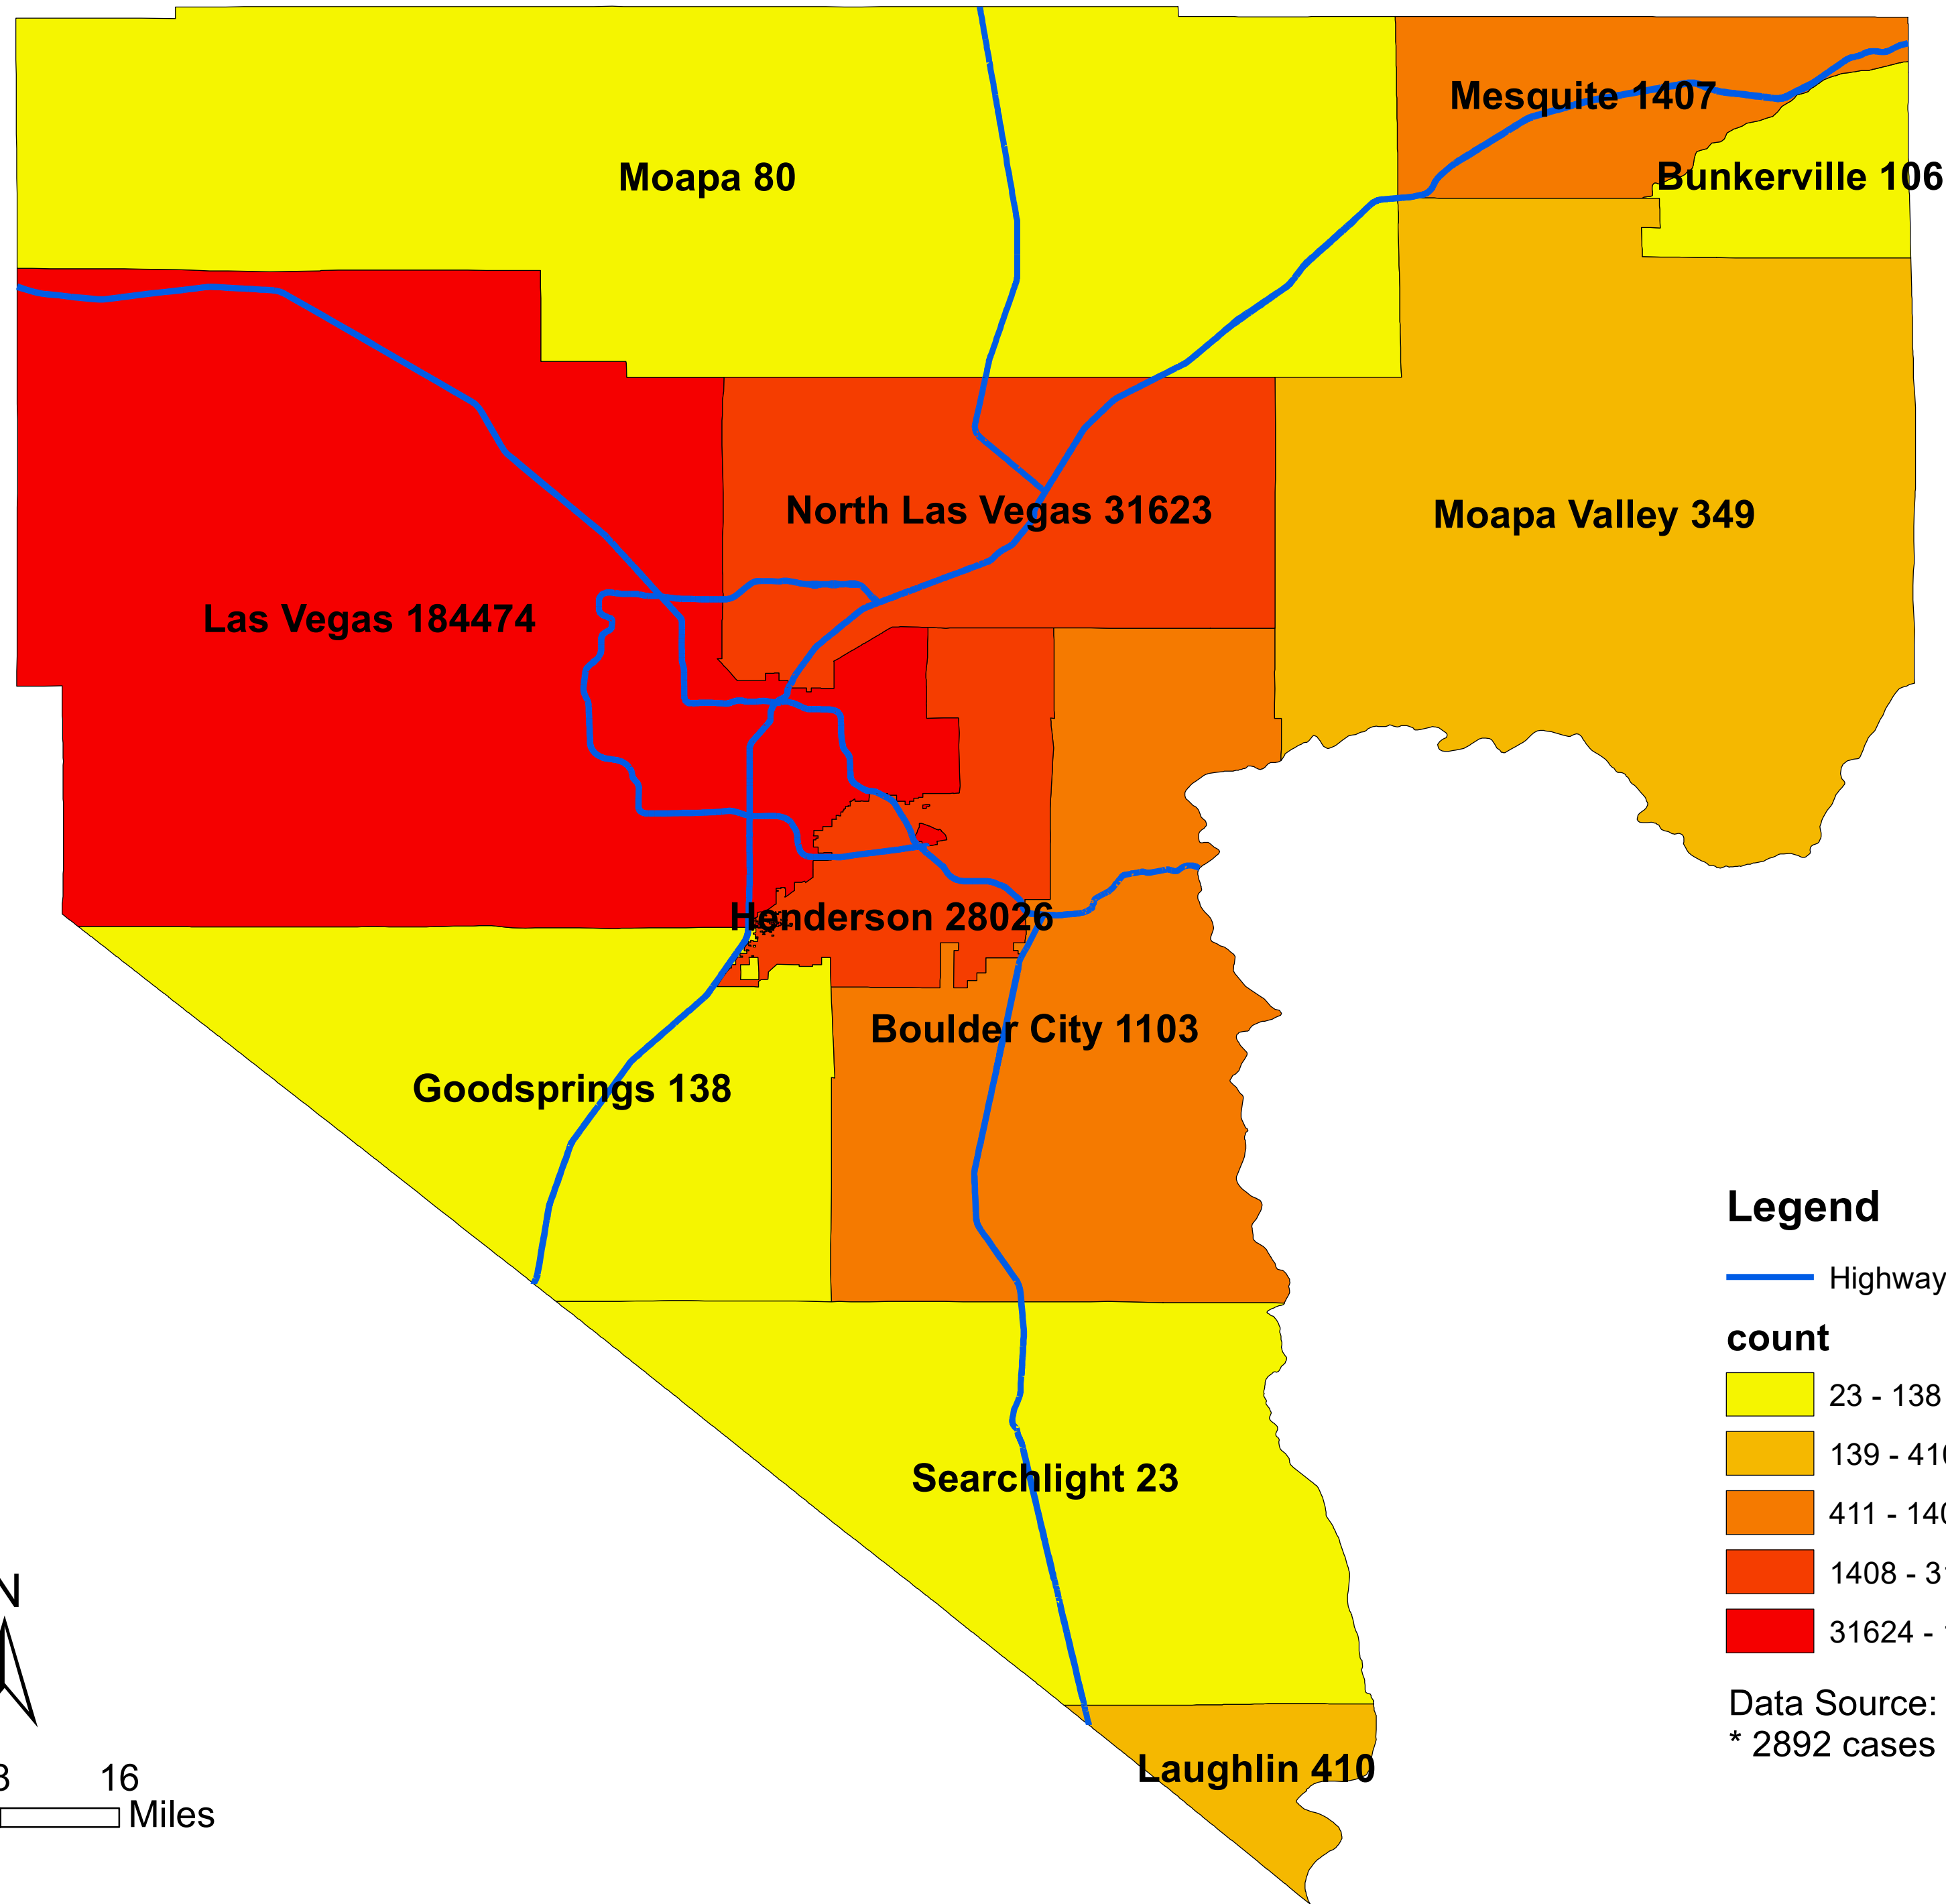

Number of COVID-19 cases by city in Clark county (06.03.2021)

Legend

— Highway

count

Data Source: SNHD

* 2892 cases without city information

0 4 8 16 Miles