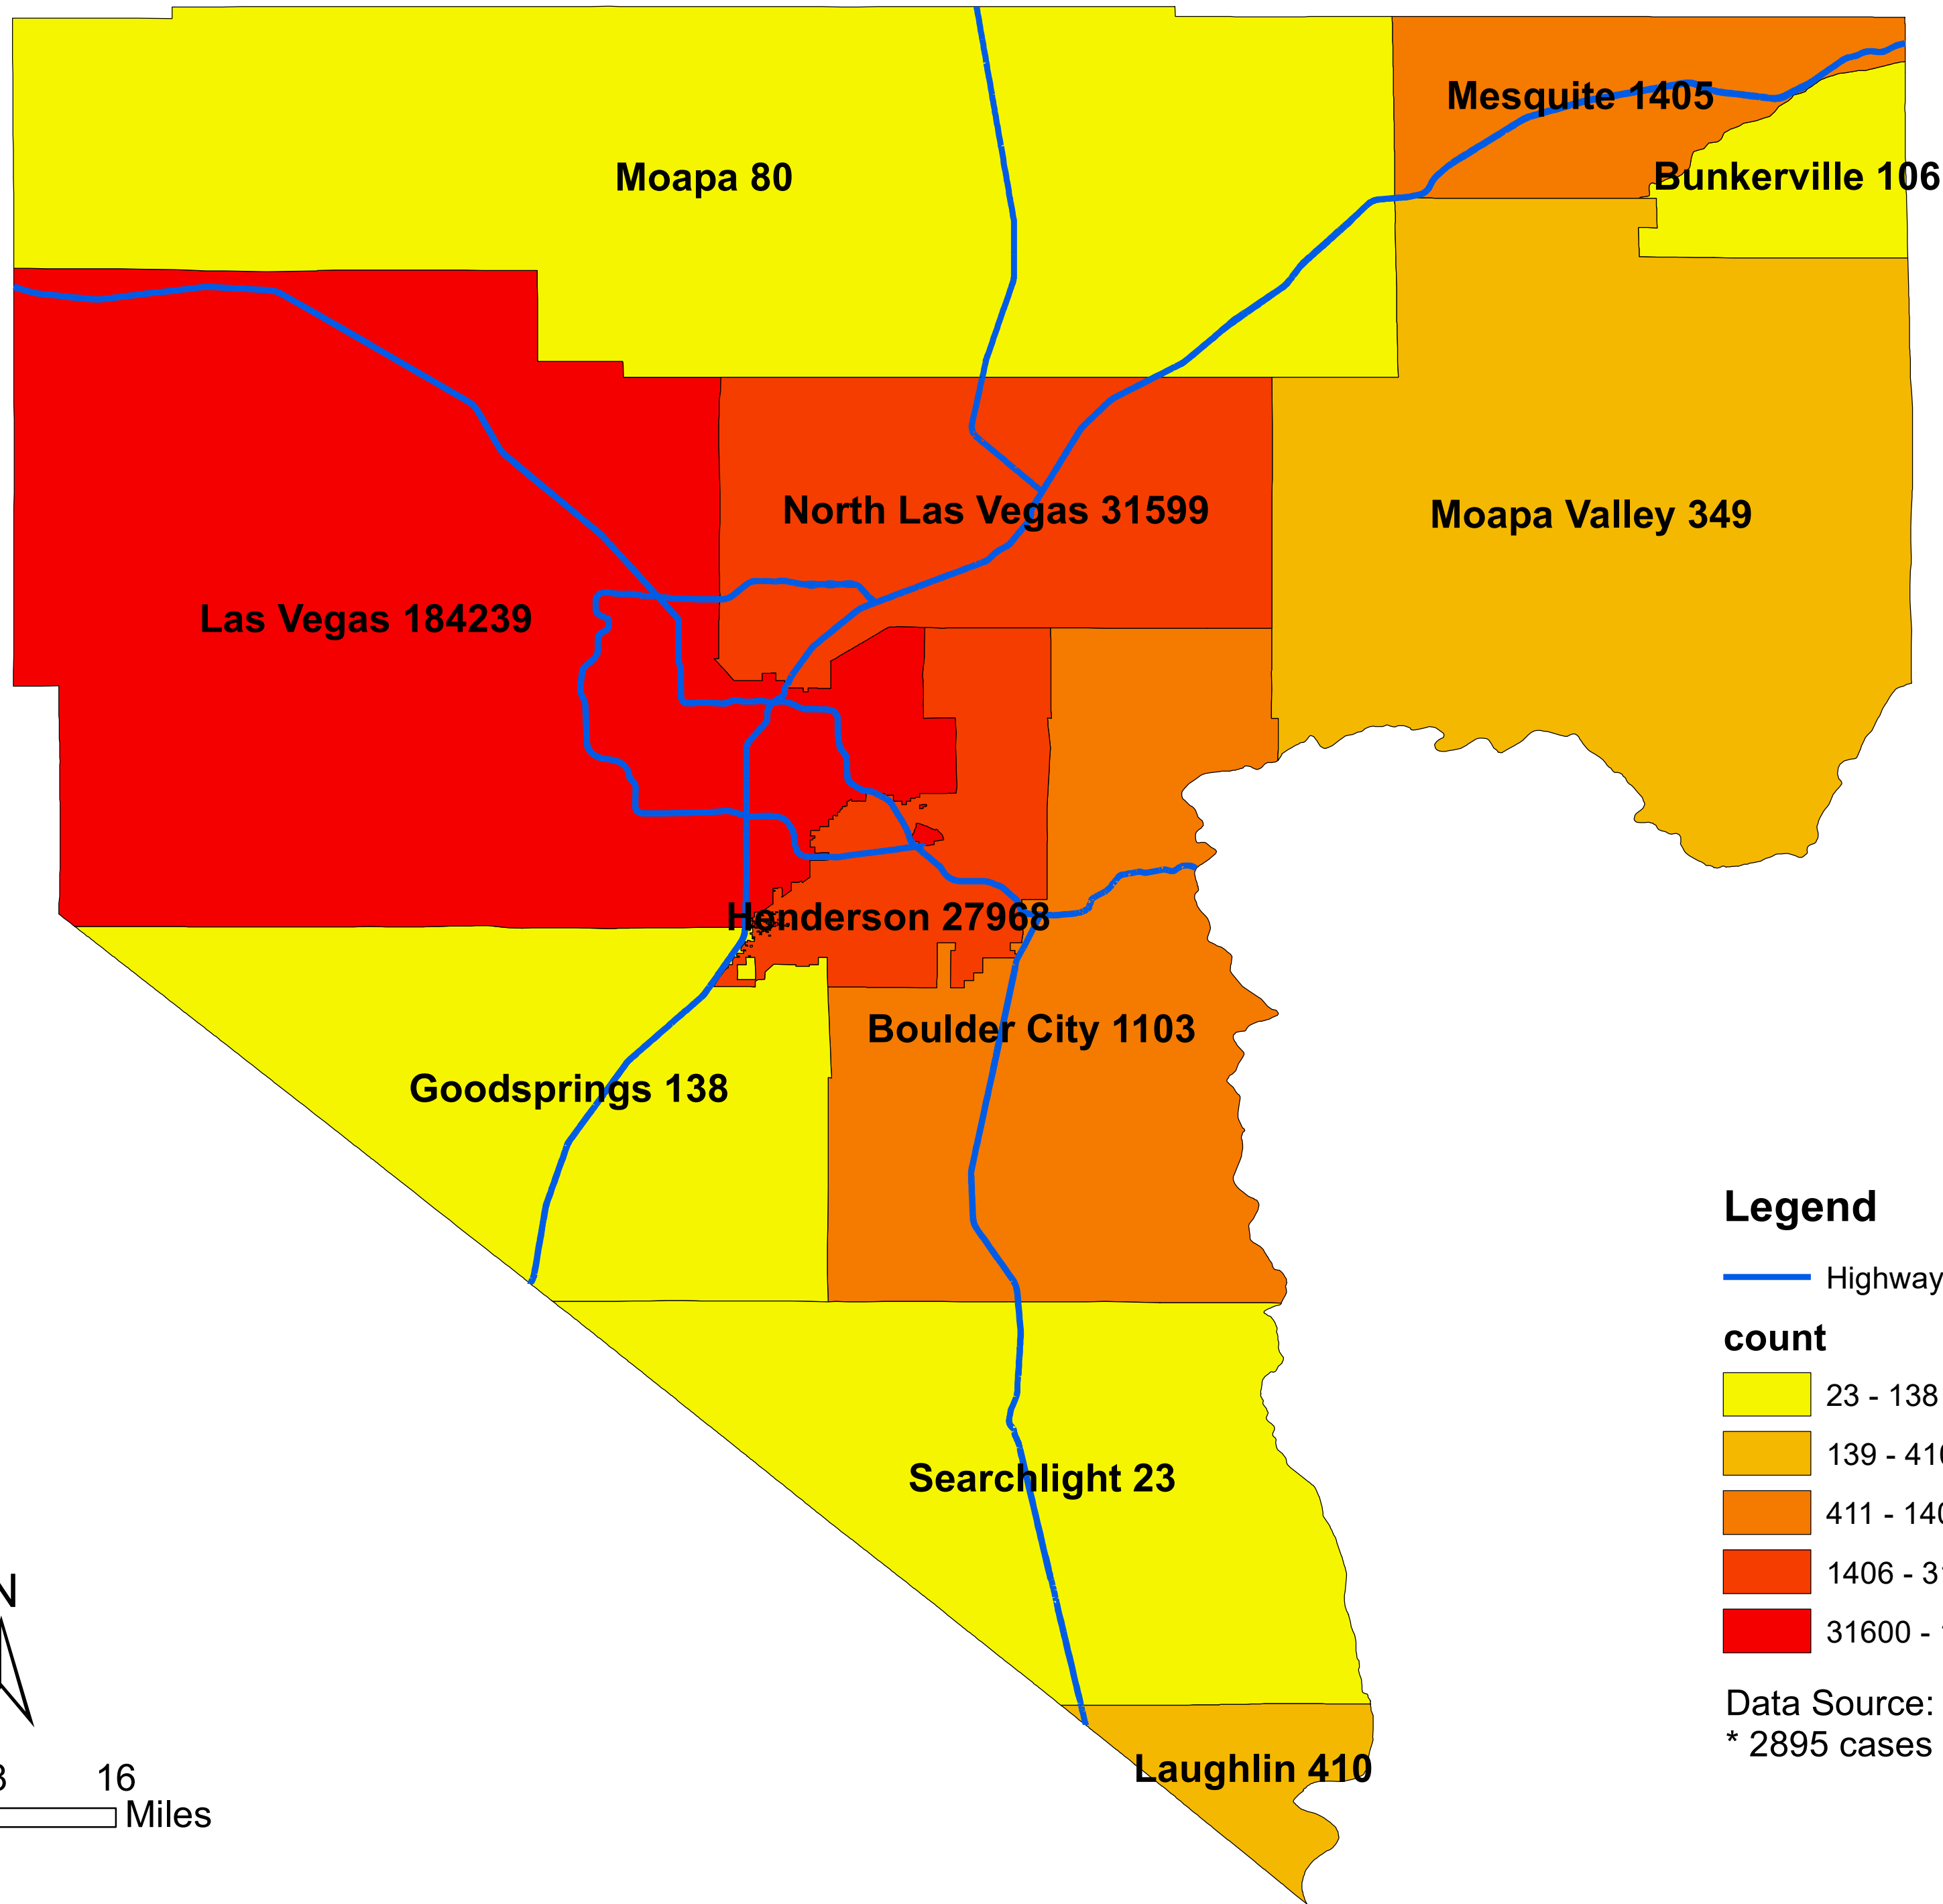

Number of COVID-19 cases by city in Clark county (06.02.2021)

Legend

— Highway

count

Data Source: SNHD

* 2895 cases without city information

0 4 8 16 Miles