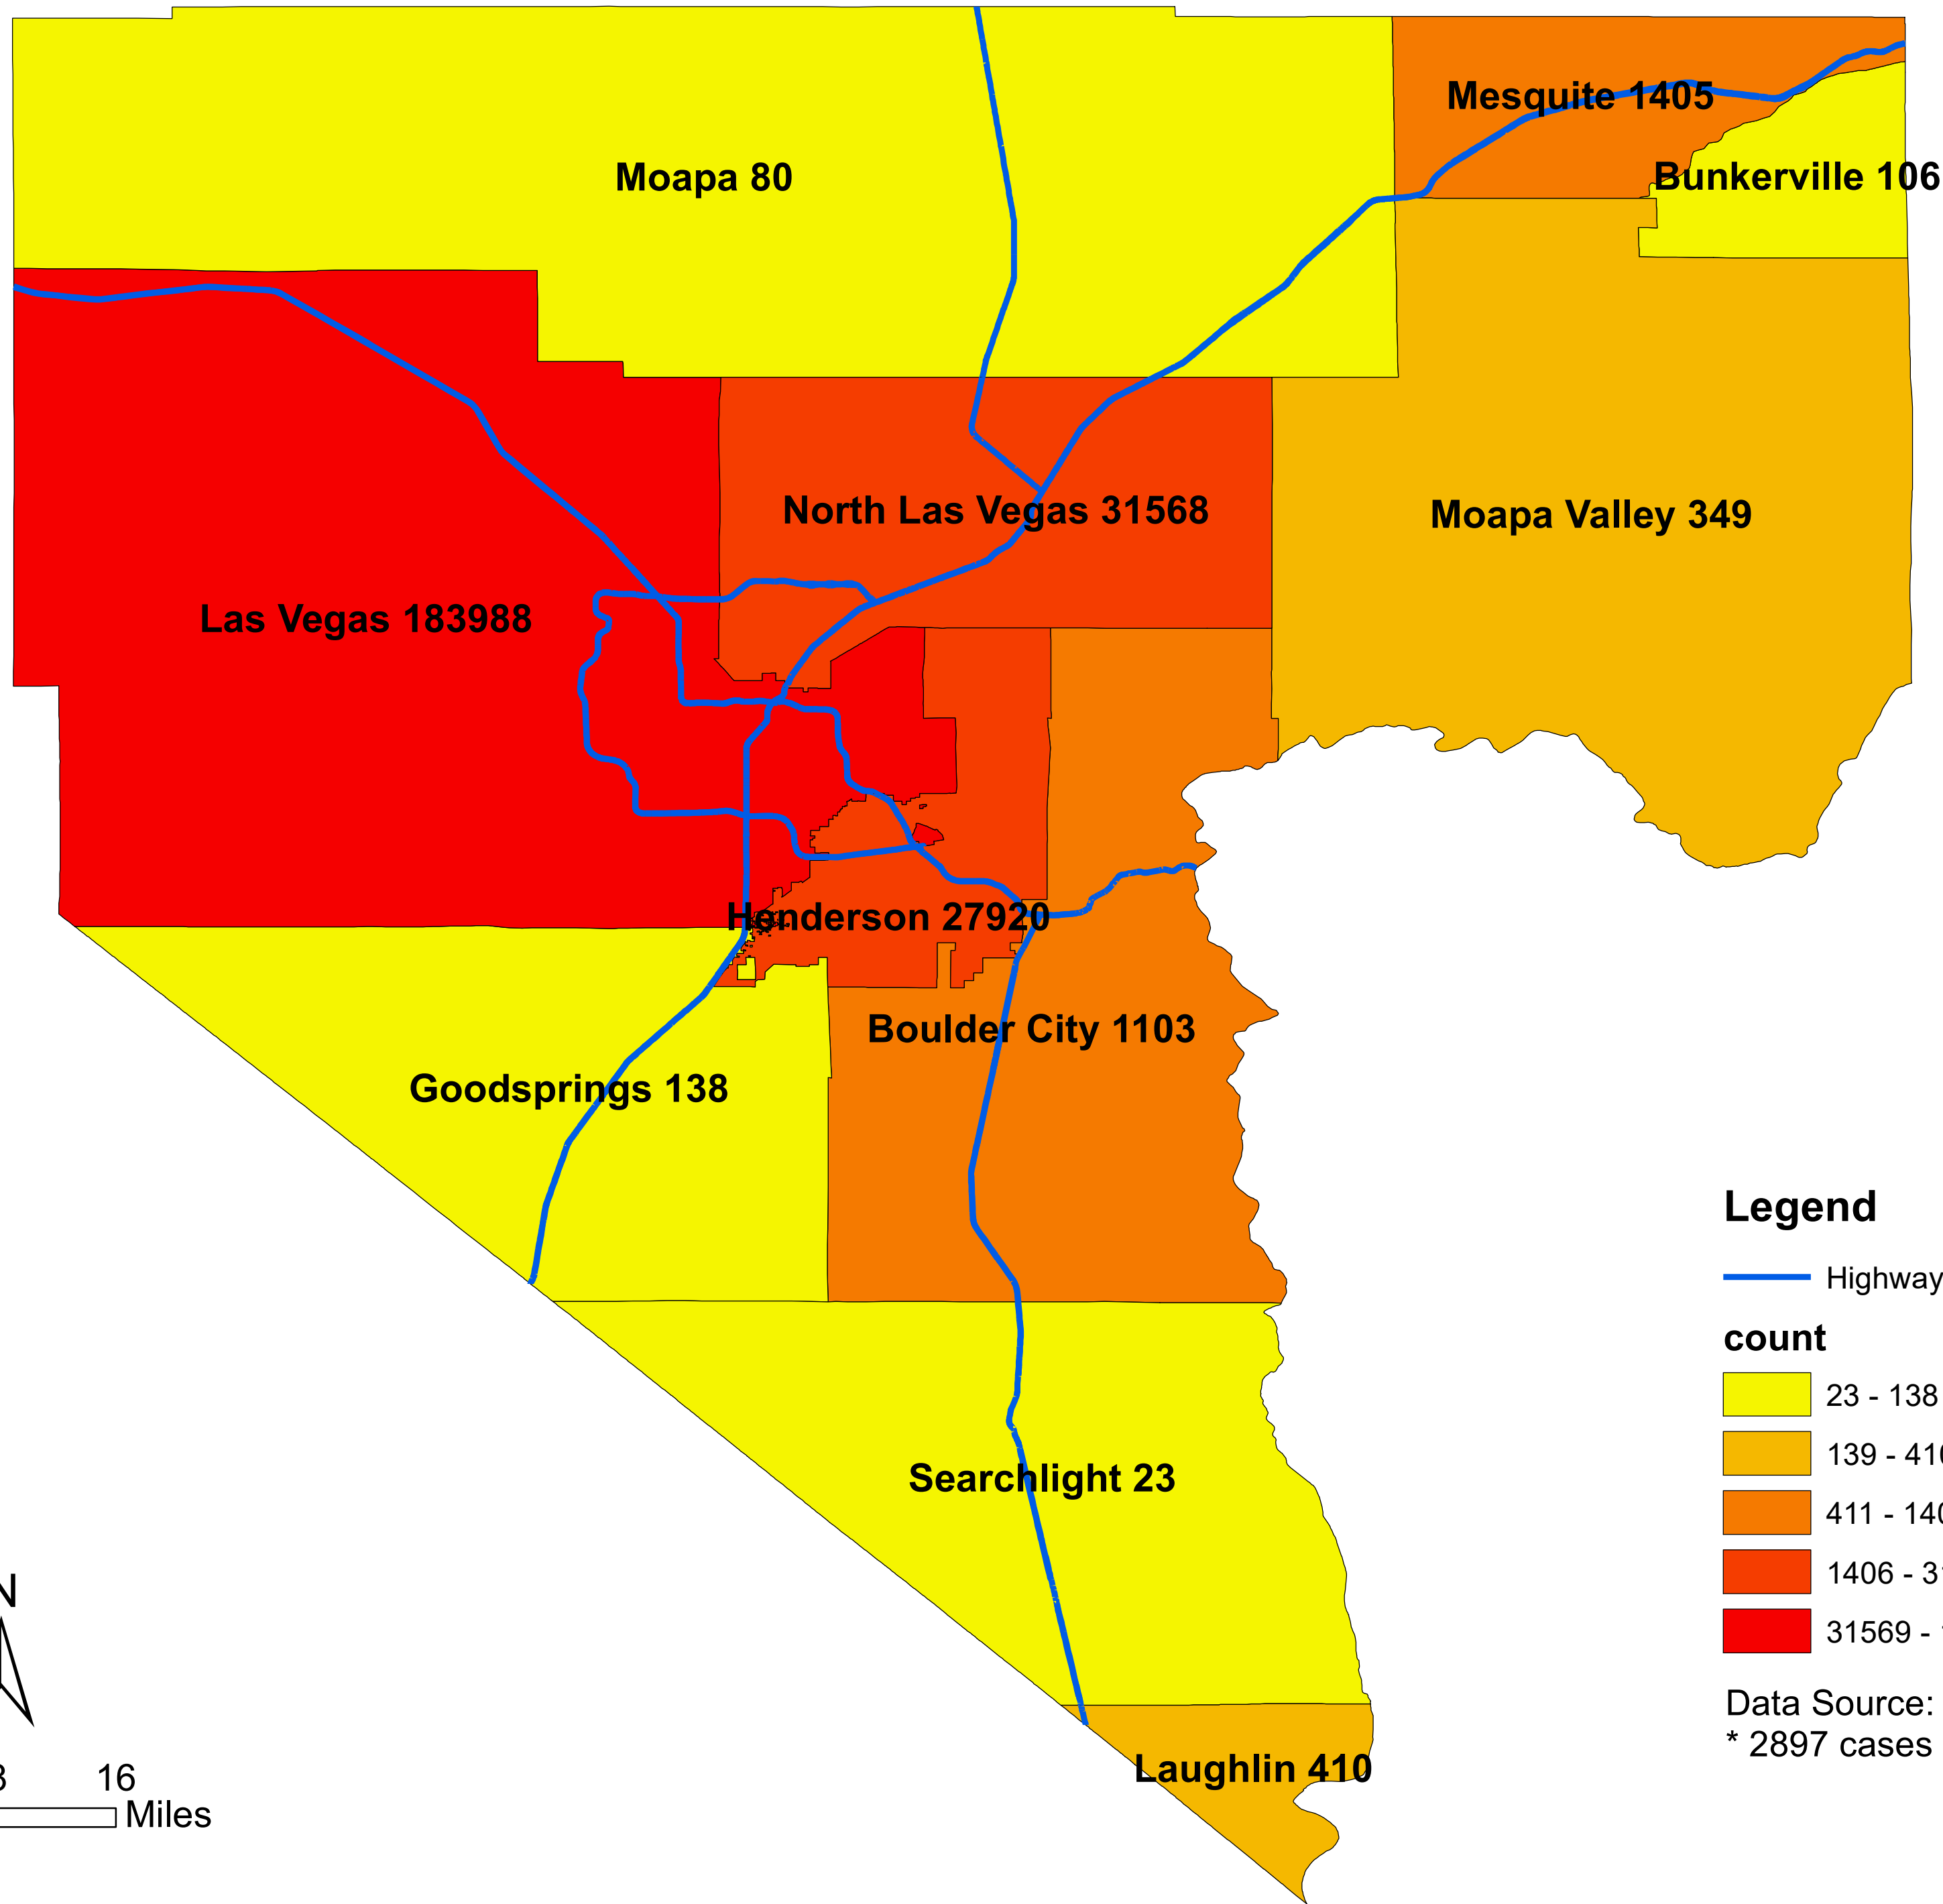

# Number of COVID-19 cases by city in Clark county (06.01.2021)

## Legend

— Highway

### count

Data Source: SNHD

\* 2897 cases without city information

0 4 8 16 Miles