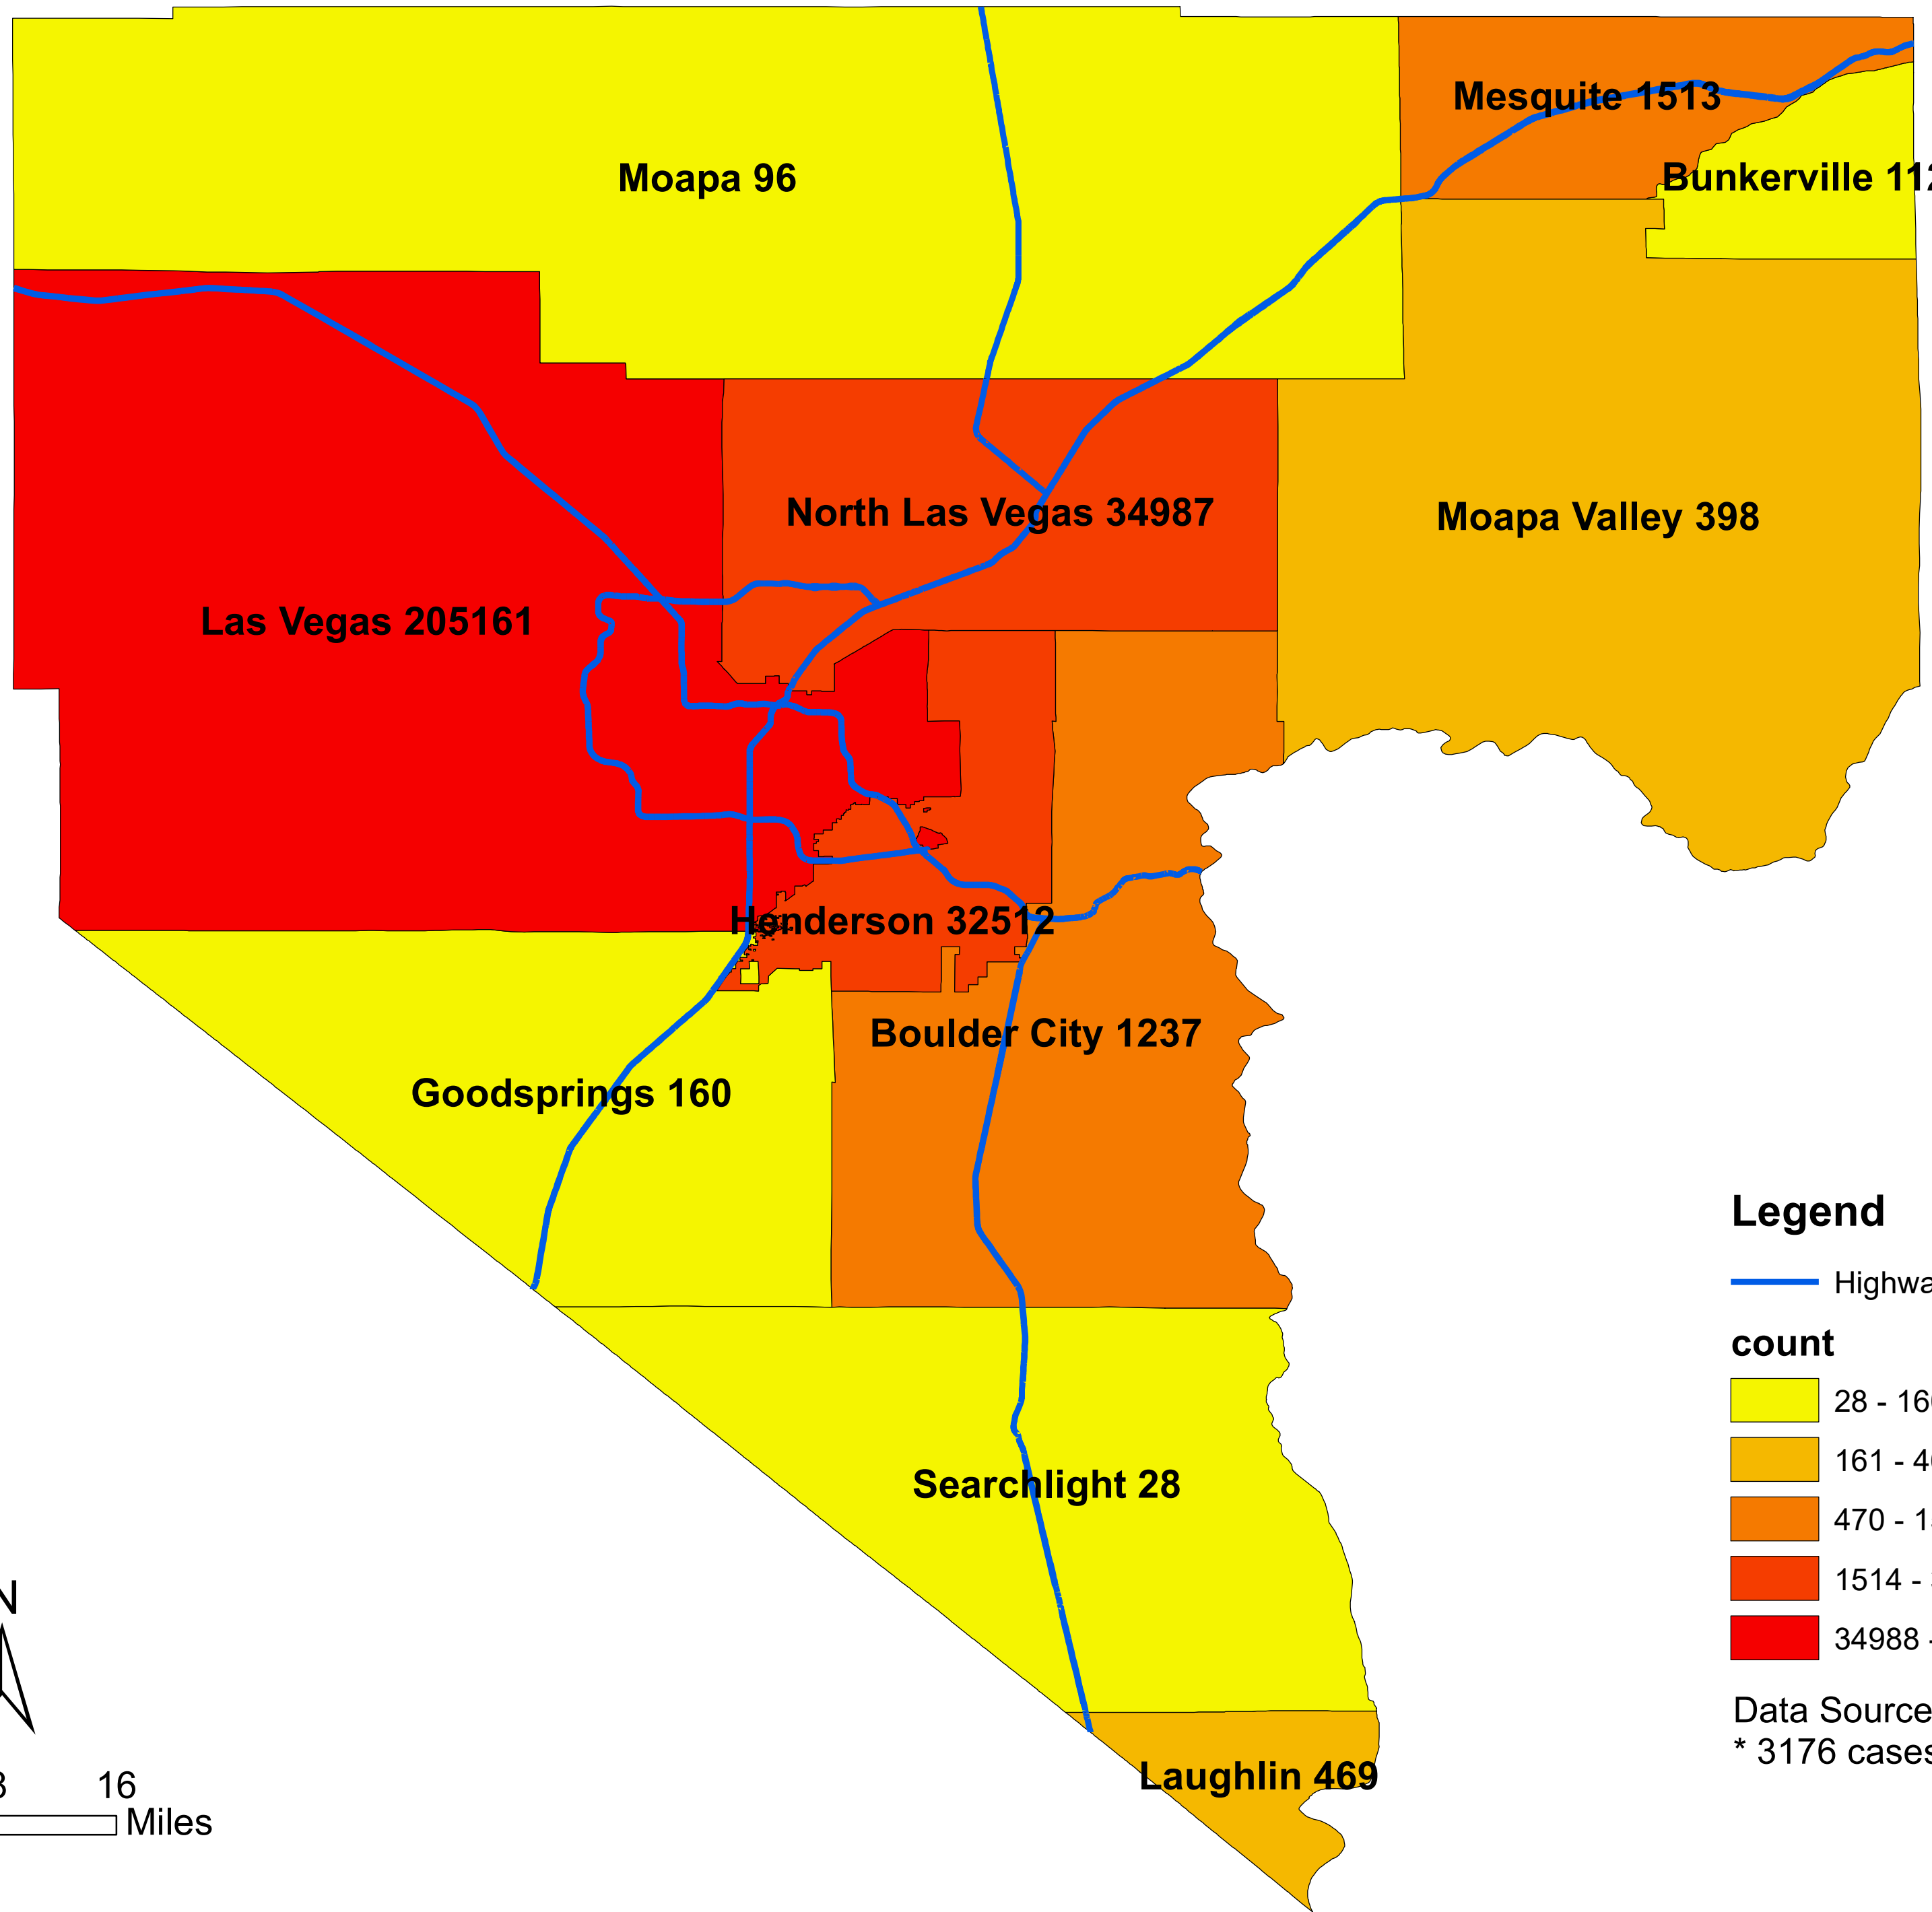

# Number of COVID-19 cases by city in Clark county (07.31.2021)

## Legend

— Highway

### count

Data Source: SNHD

\* 3176 cases without city information

0 4 8 16 Miles