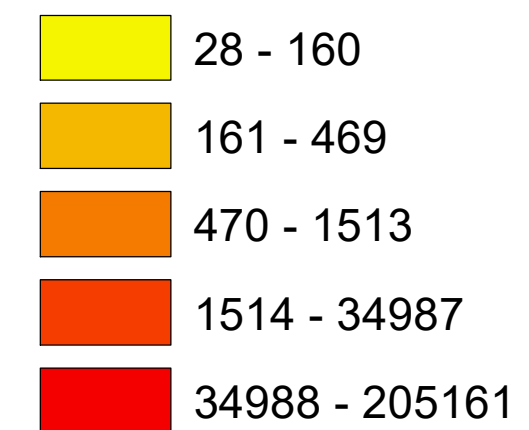

# Number of COVID-19 cases by city in Clark county (07.31.2021)

## Legend

— Highway

### count

Data Source: SNHD

\* 3176 cases without city information

0 4 8 16 Miles