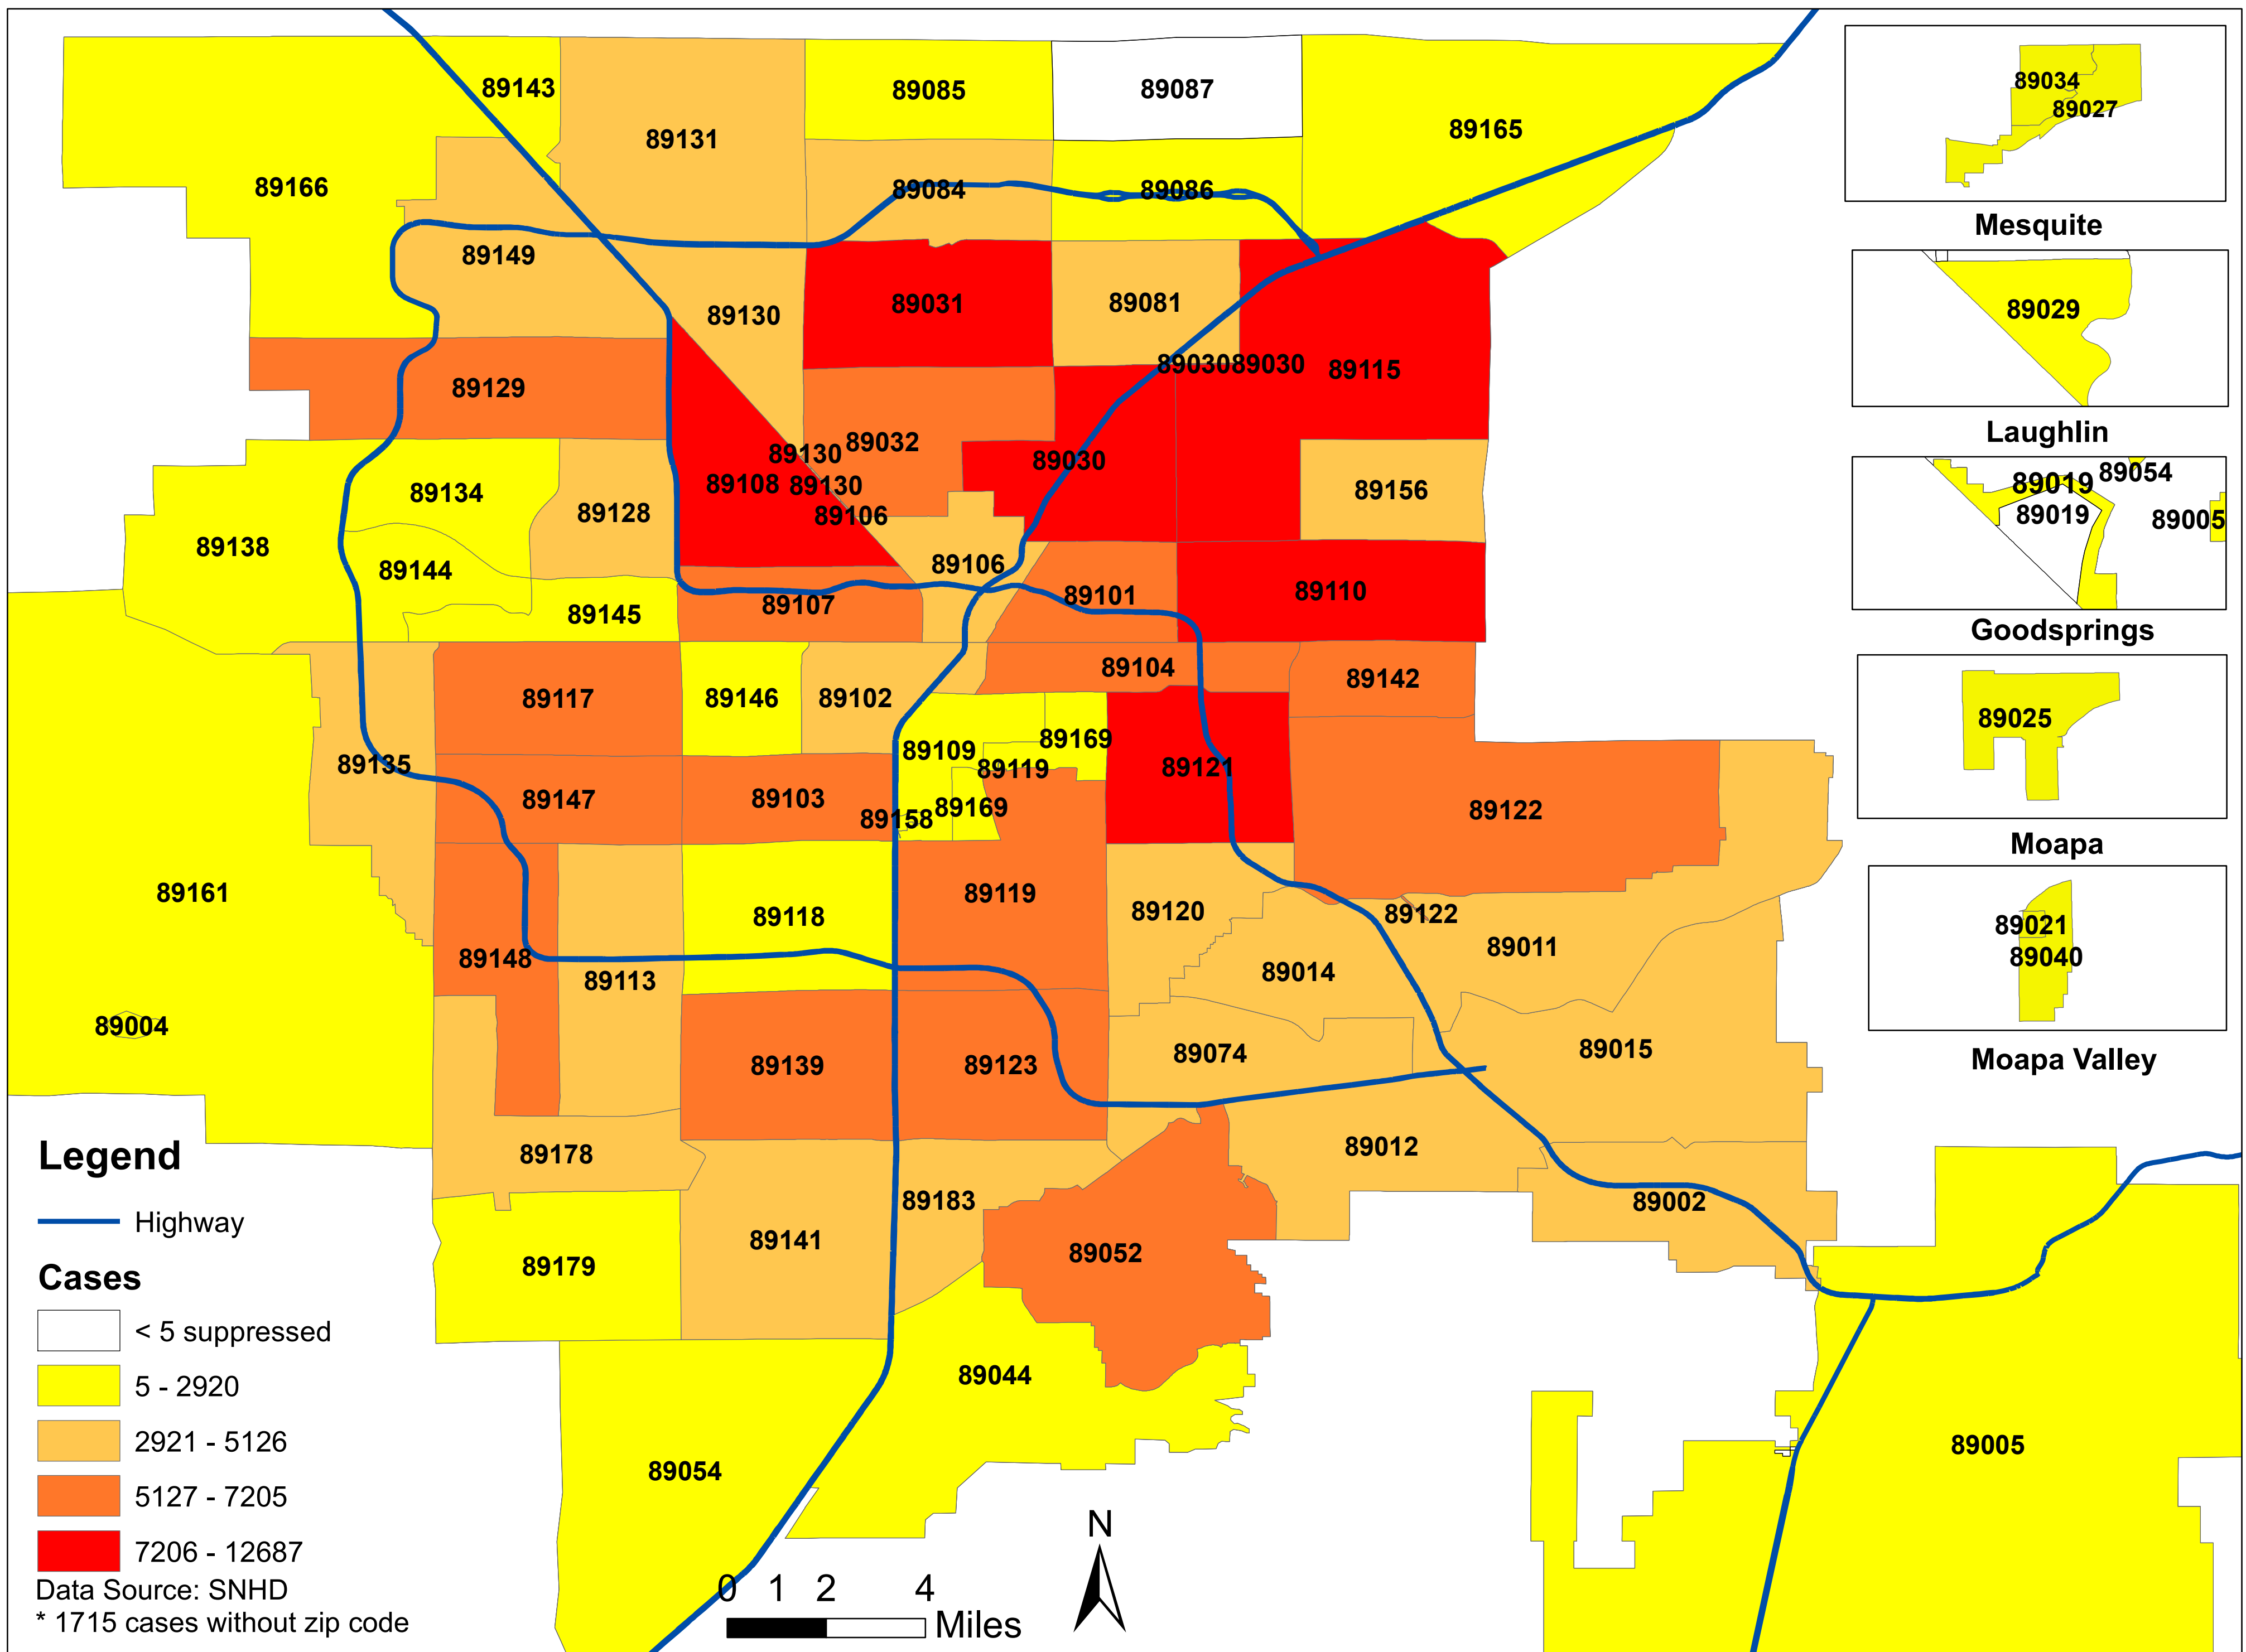

# Number of COVID-19 cases by zip code in Clark county (07.30.2021)

**Note: More than 5 cases reported from 89124**