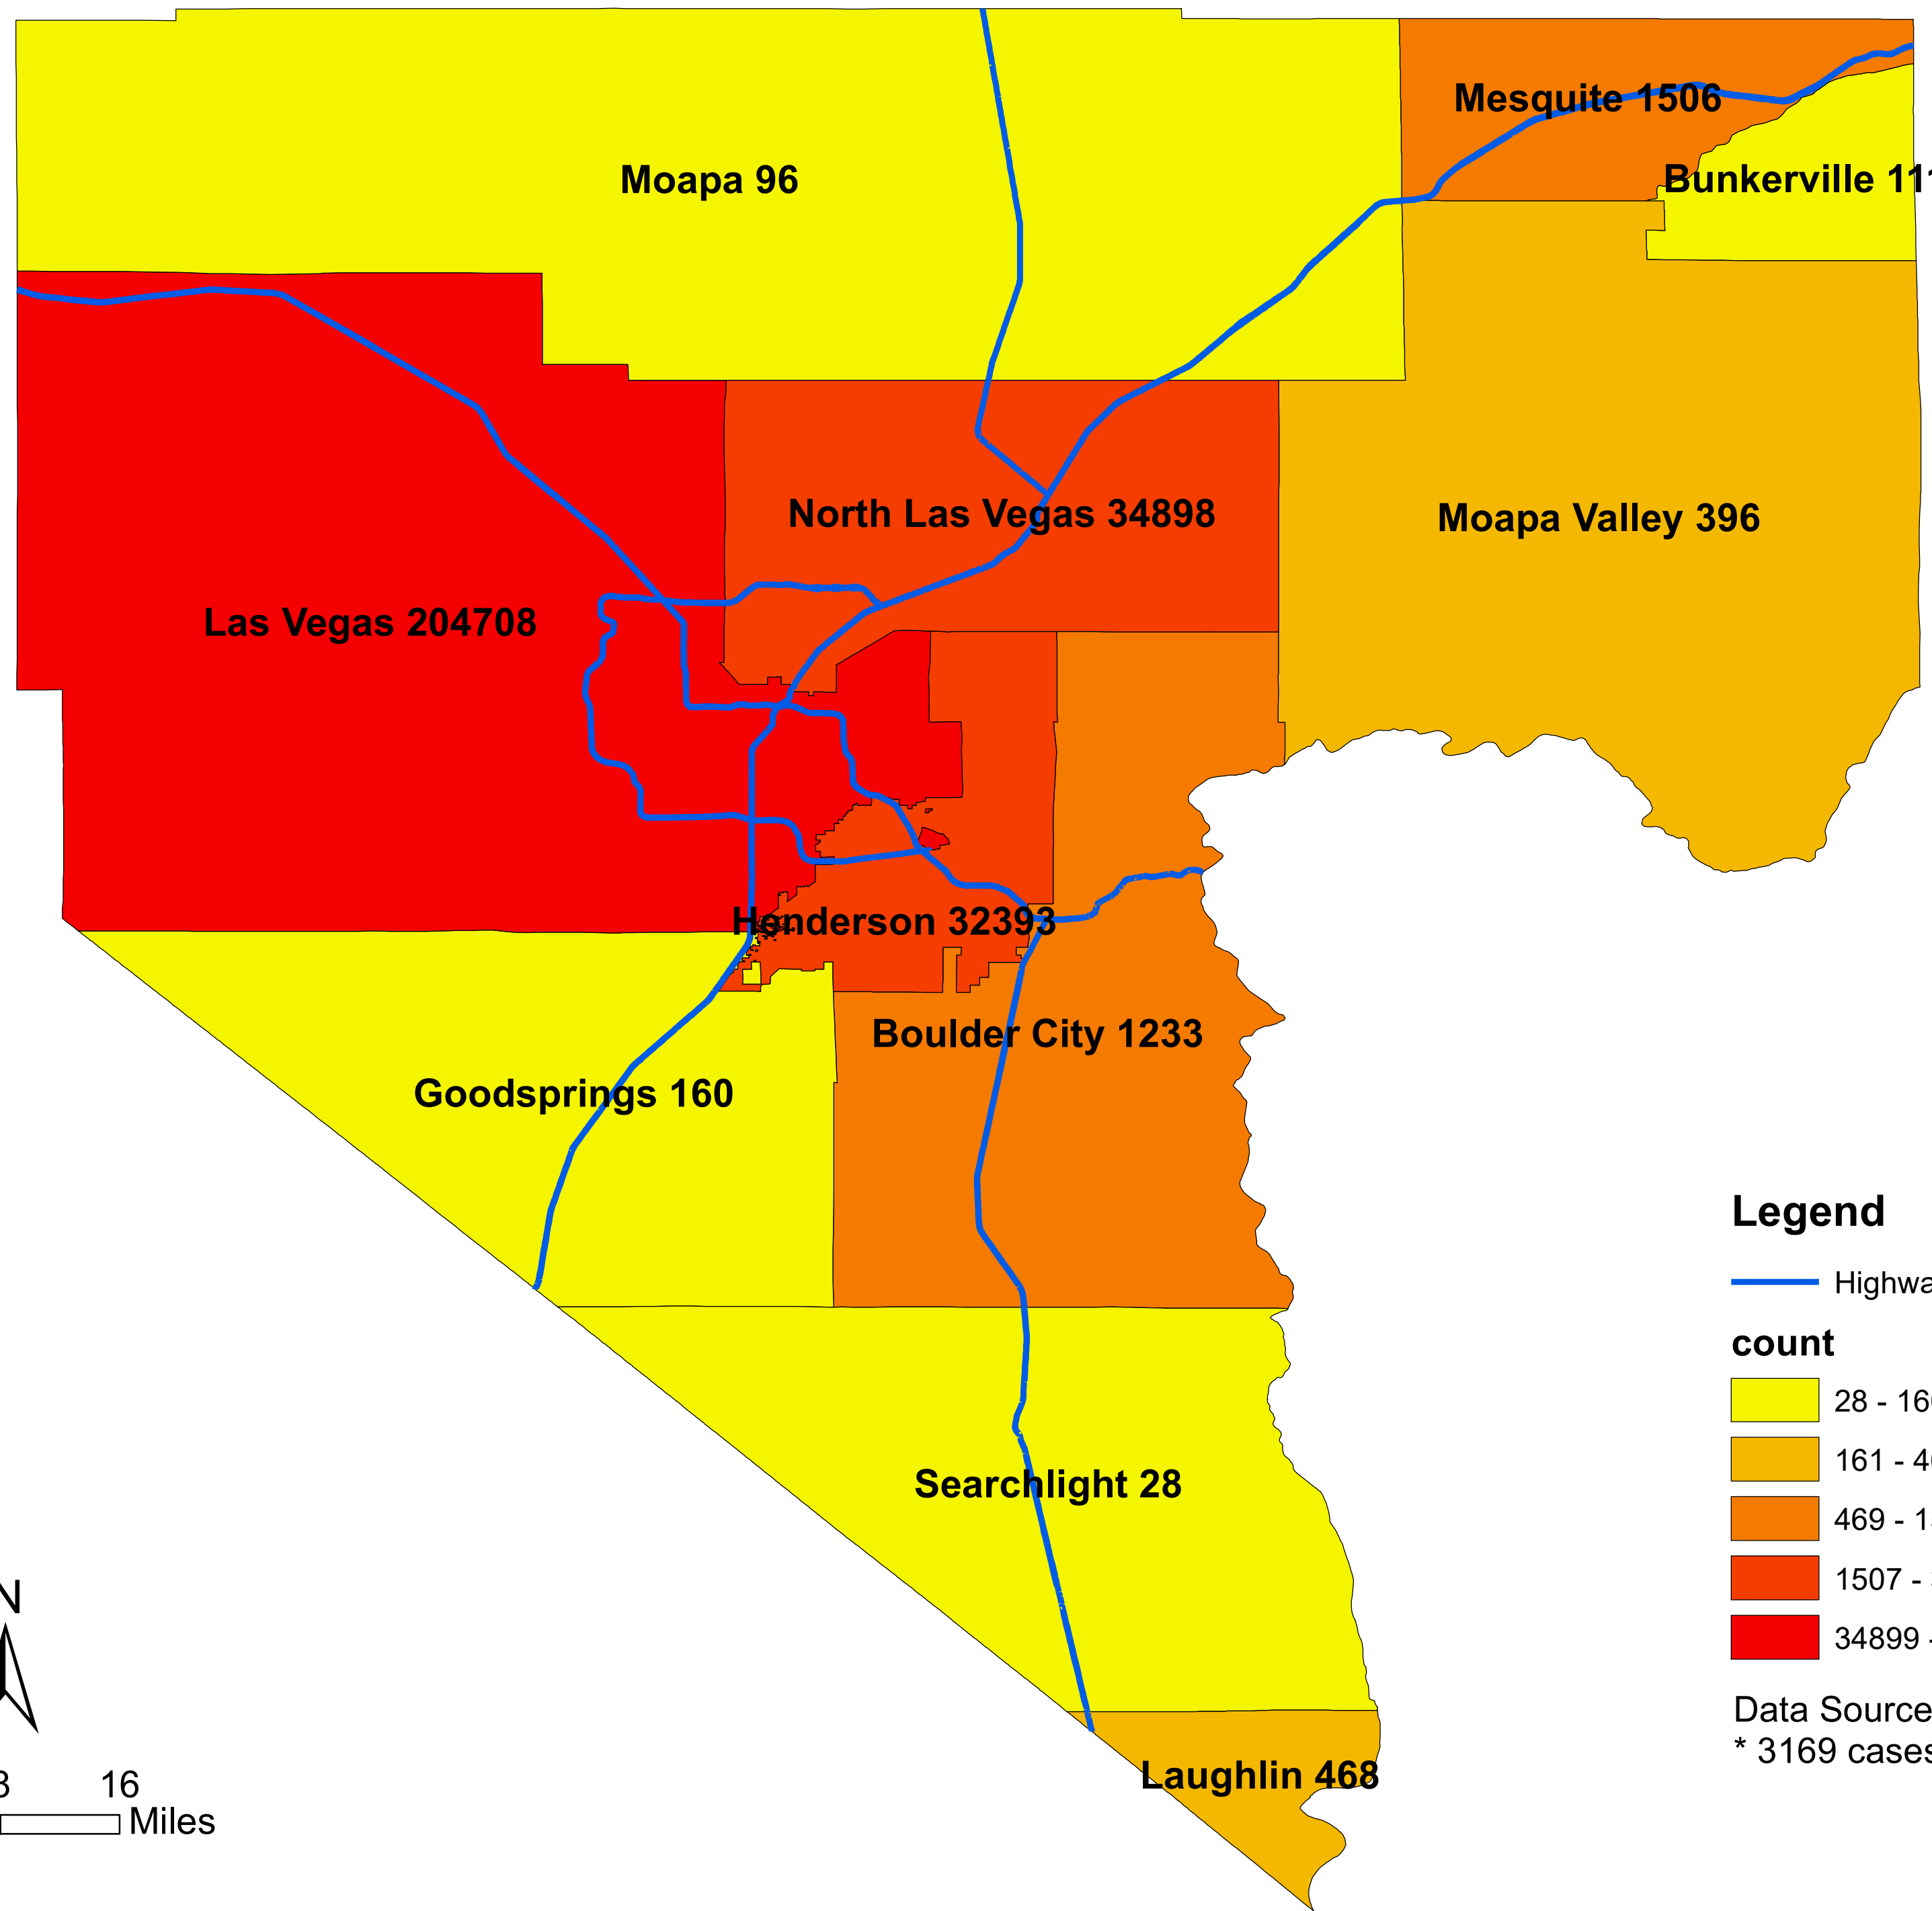

# Number of COVID-19 cases by city in Clark county (07.30.2021)

## Legend

— Highway

### count

Data Source: SNHD

\* 3169 cases without city information

0 4 8 16 Miles