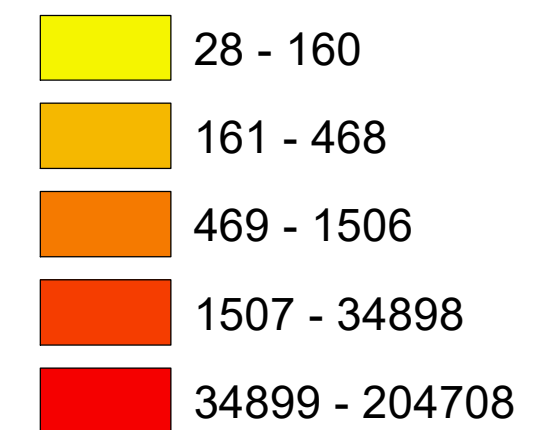

# Number of COVID-19 cases by city in Clark county (07.30.2021)

## Legend

— Highway

### count

Data Source: SNHD

\* 3169 cases without city information

0 4 8 16 Miles