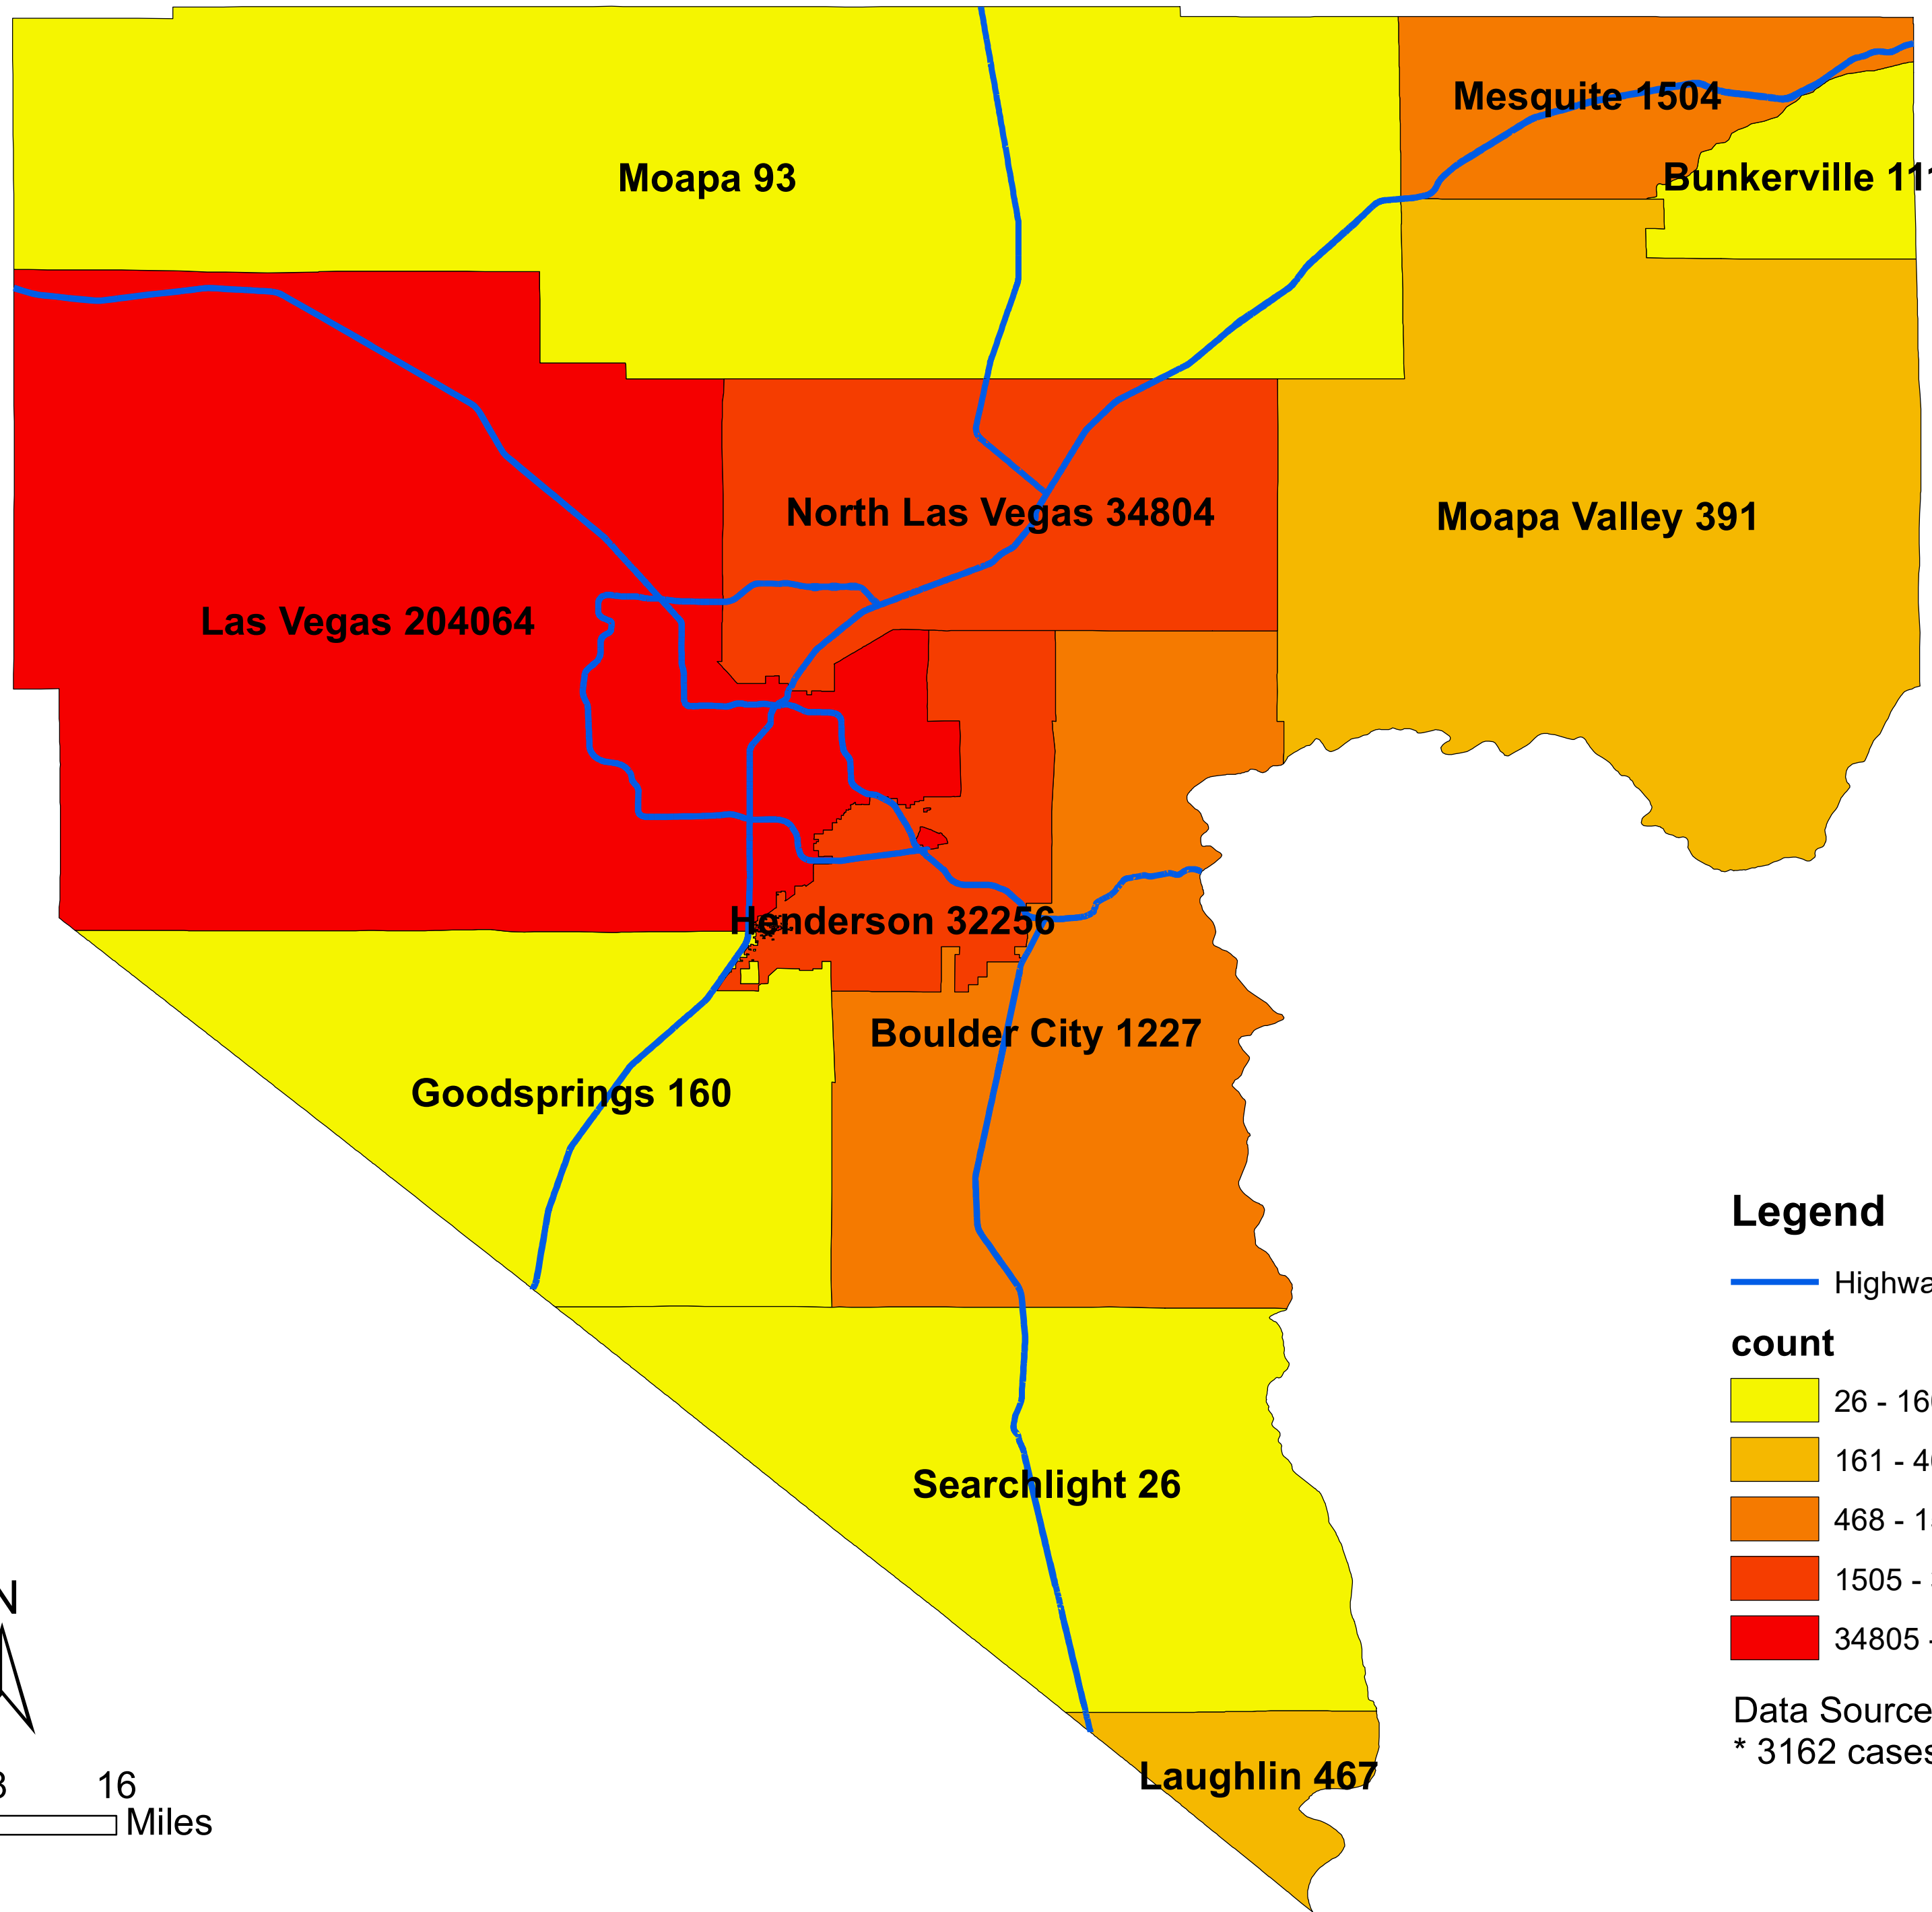

Number of COVID-19 cases by city in Clark county (07.29.2021)

Legend

— Highway

count

Data Source: SNHD

* 3162 cases without city information

0 4 8 16 Miles