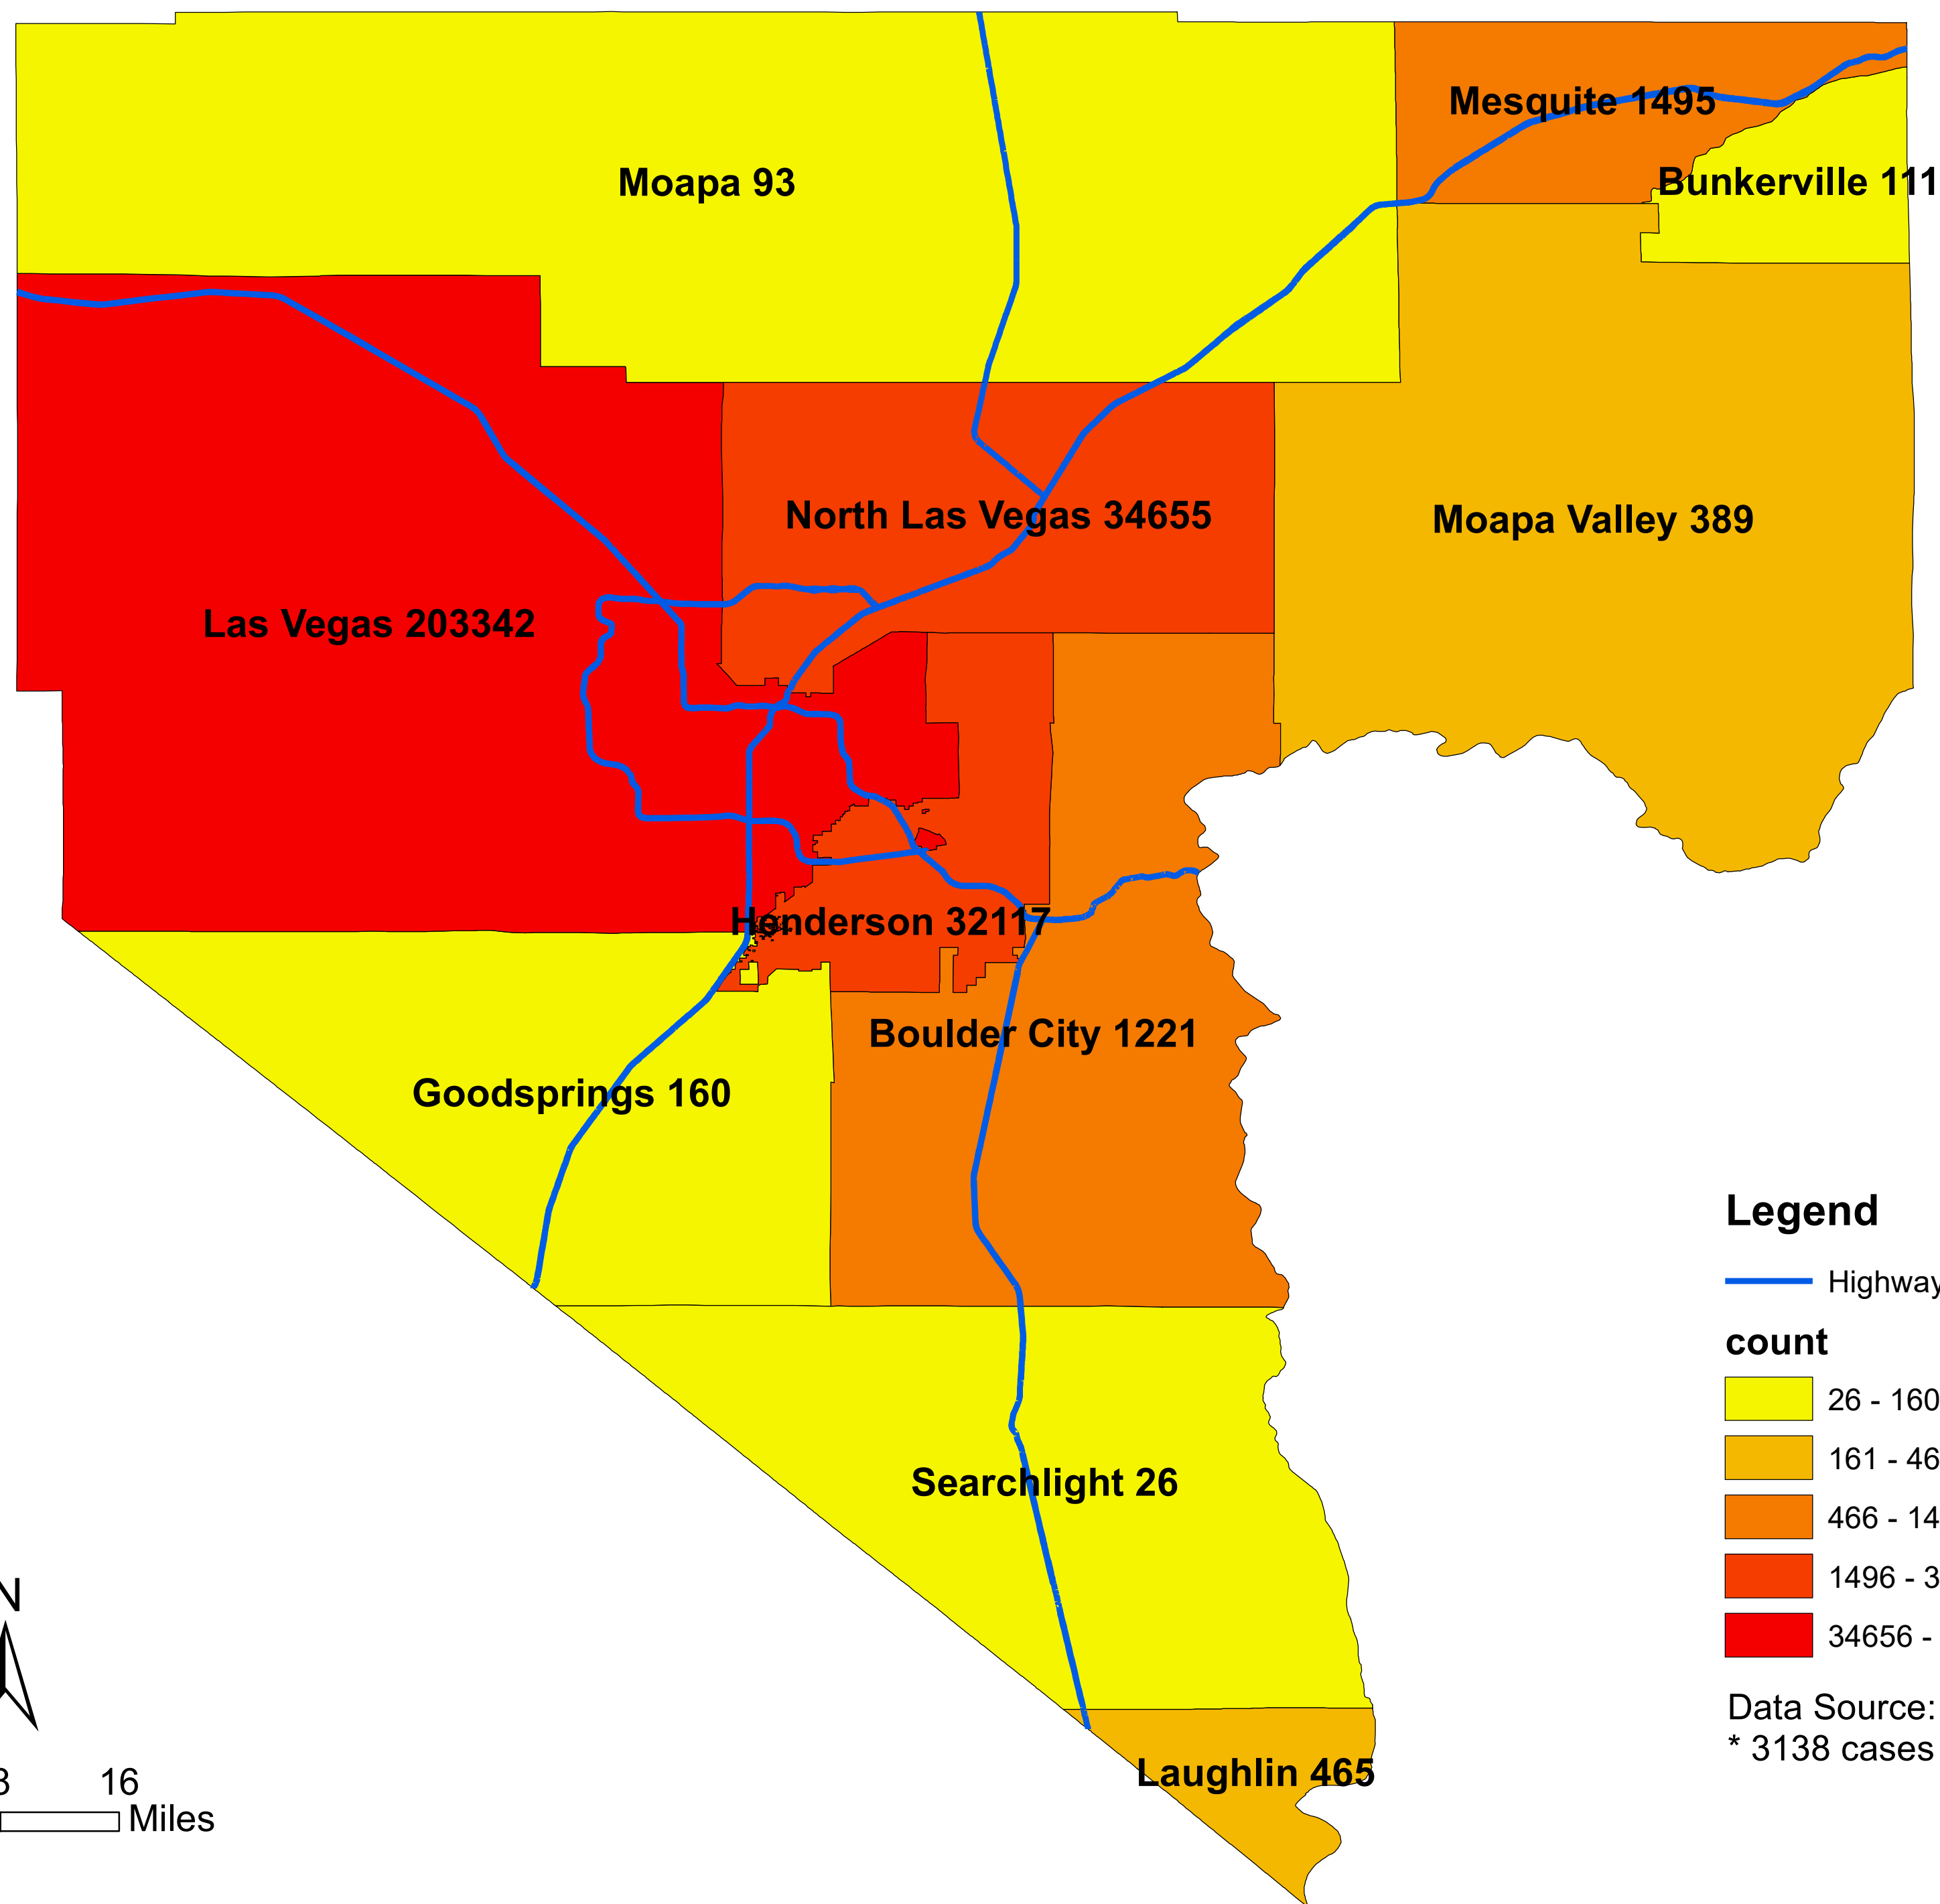

Number of COVID-19 cases by city in Clark county (07.28.2021)

Legend

— Highway

count

- 26 - 160
- 161 - 465
- 466 - 1495
- 1496 - 34655
- 34656 - 203342

Data Source: SNHD
* 3138 cases without city information