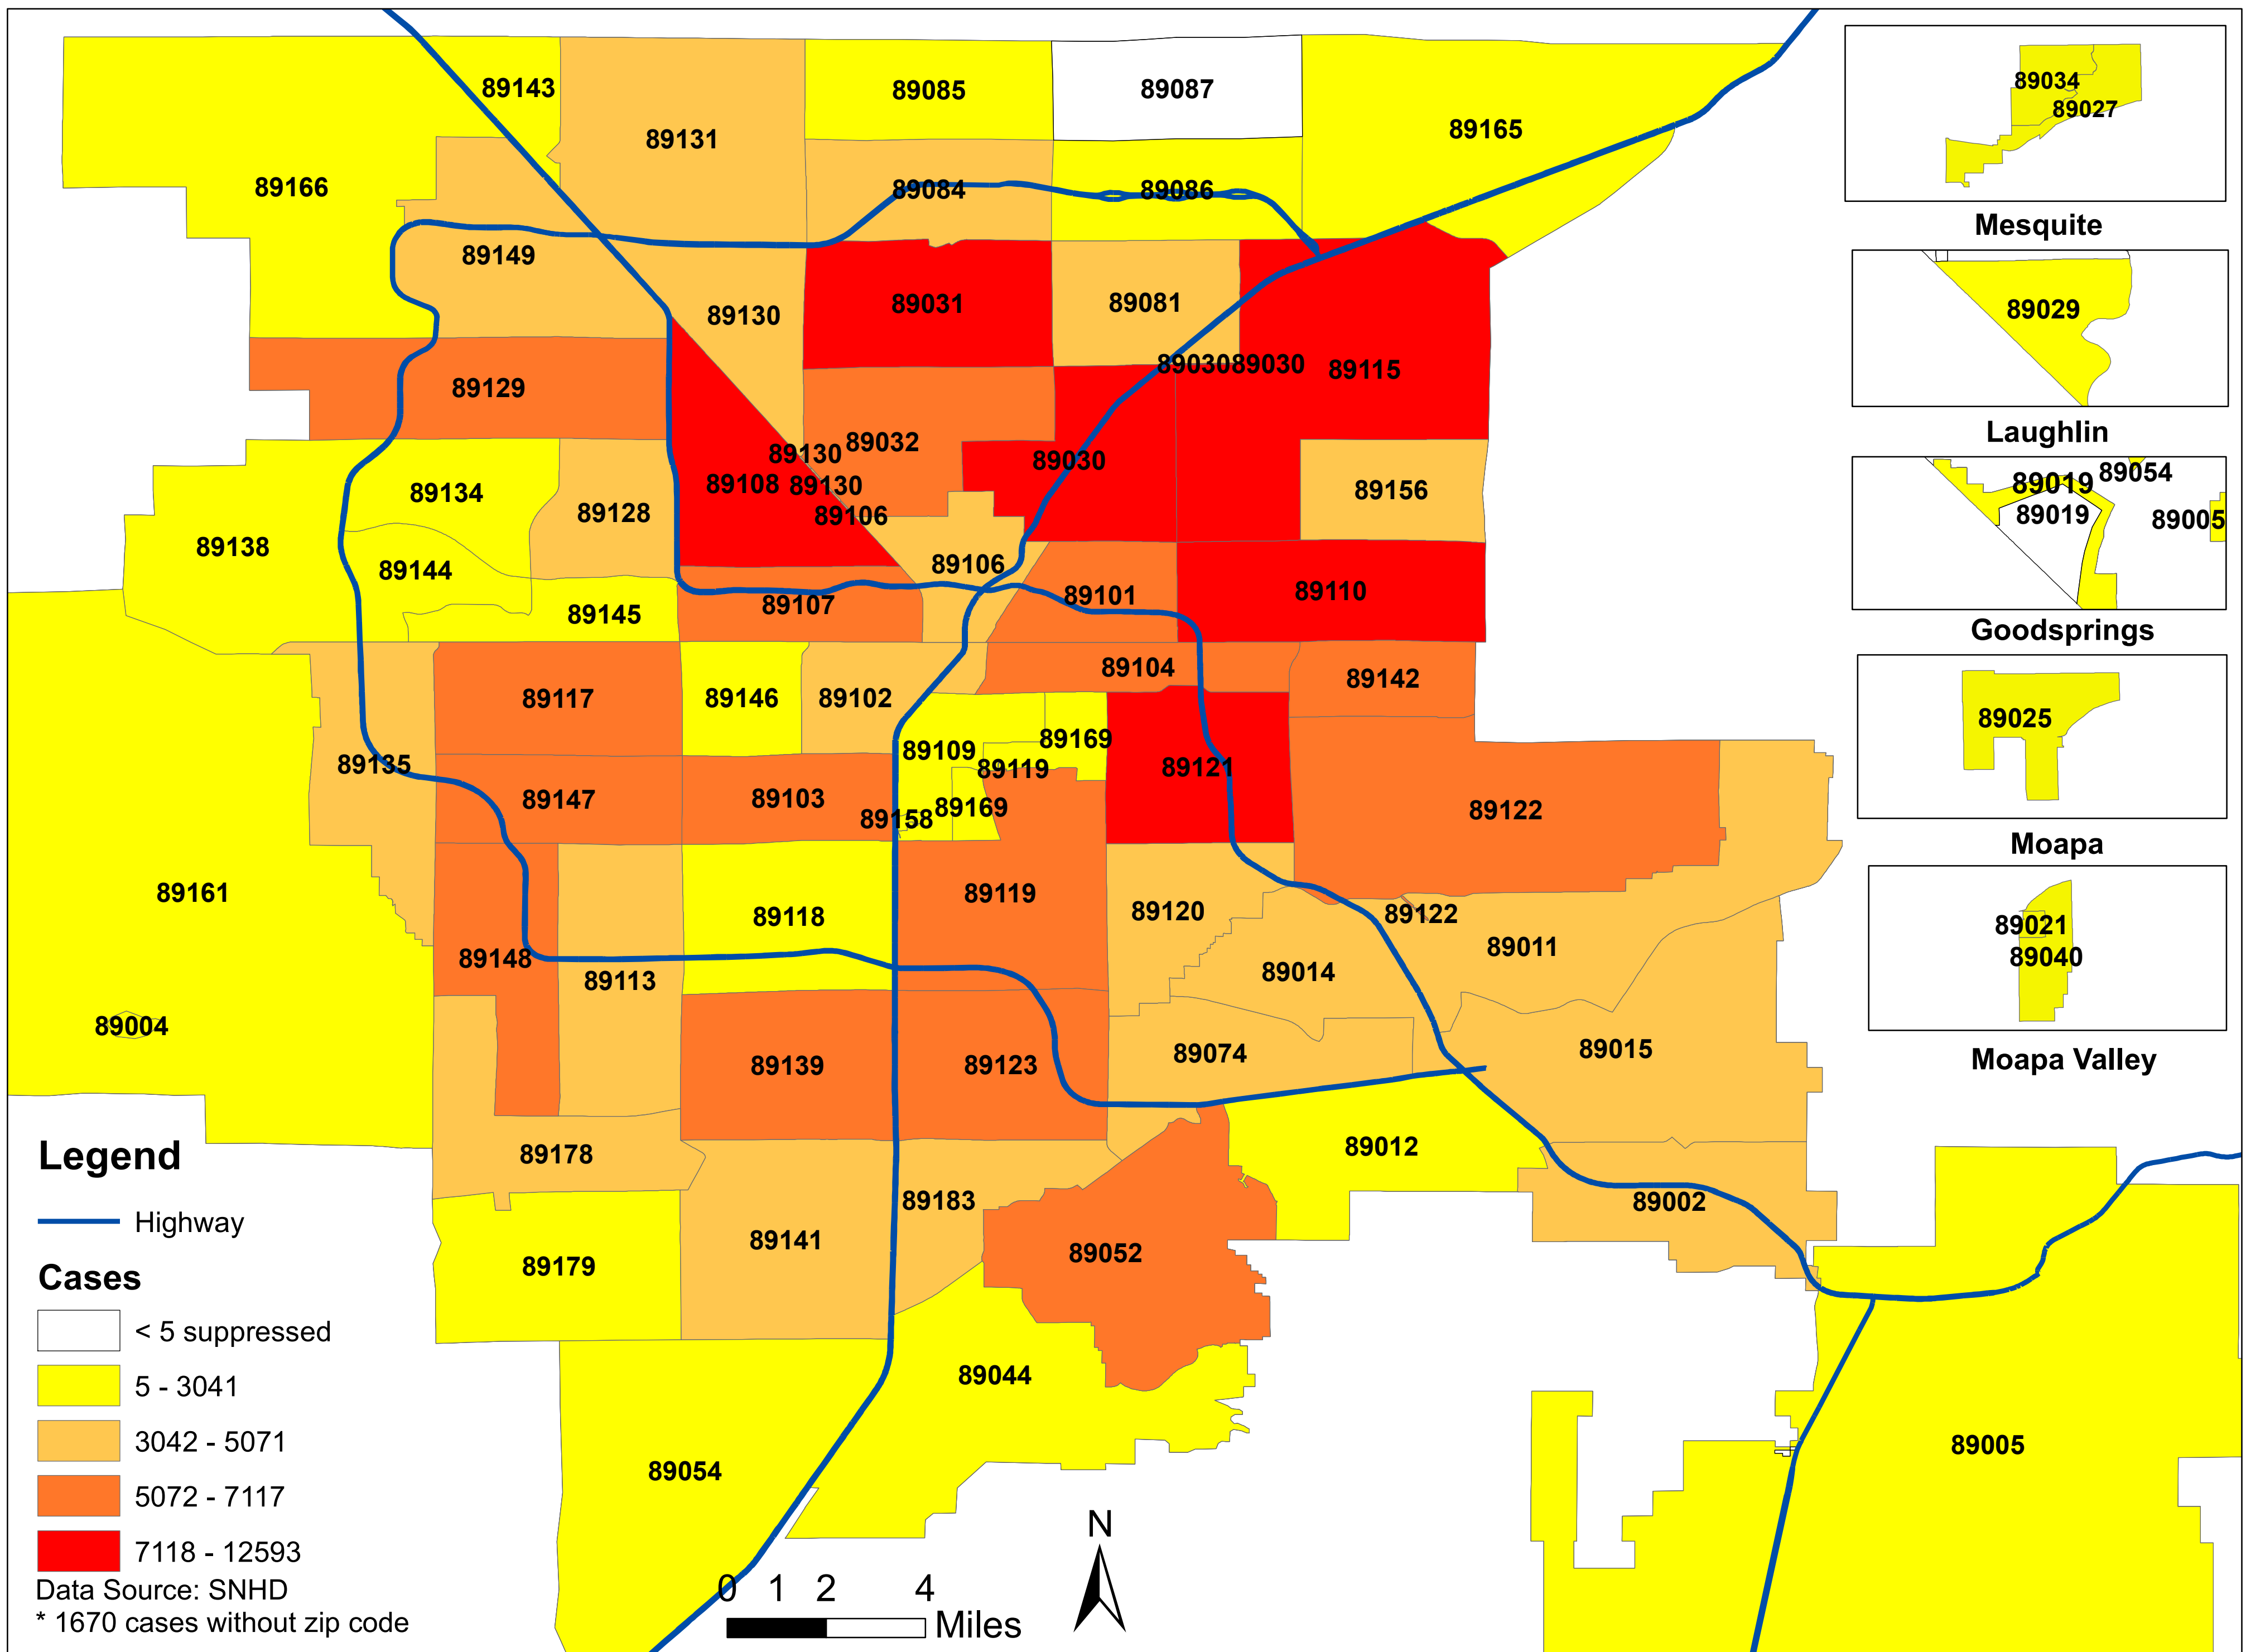

# Number of COVID-19 cases by zip code in Clark county (07.27.2021)

**Note: More than 5 cases reported from 89124**