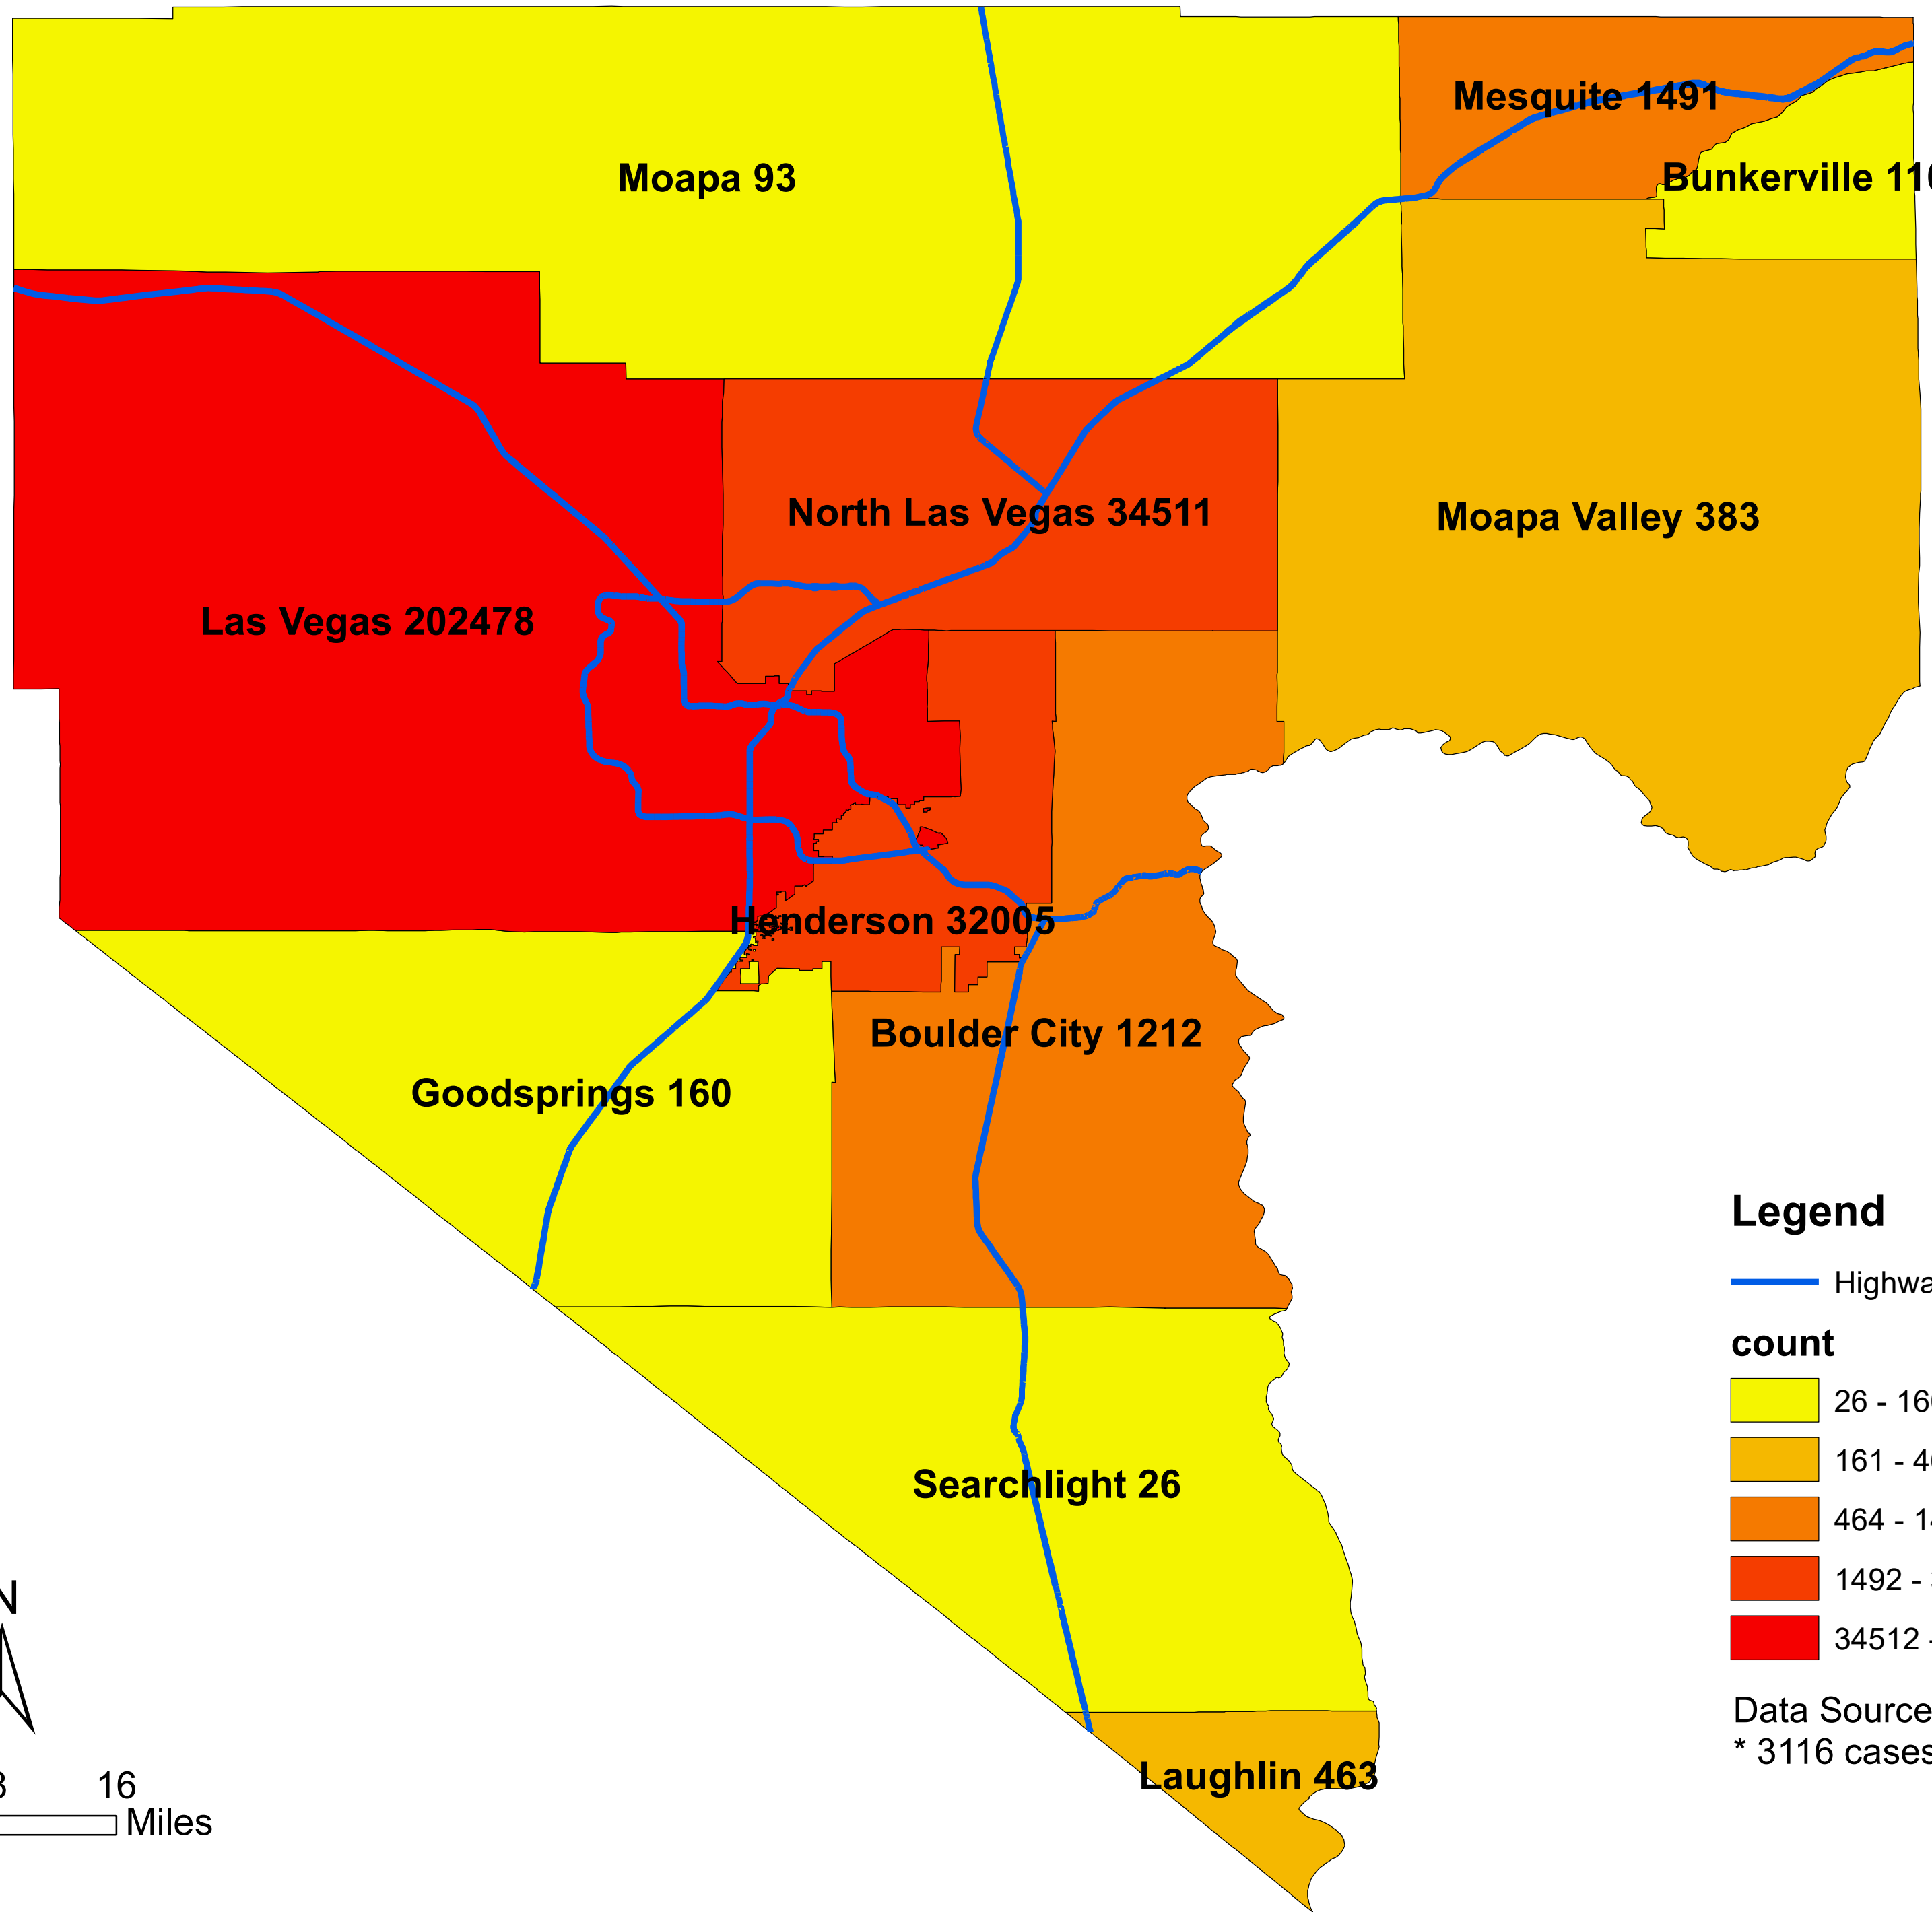

Number of COVID-19 cases by city in Clark county (07.27.2021)

Legend

— Highway

count

Data Source: SNHD

* 3116 cases without city information

0 4 8 16 Miles