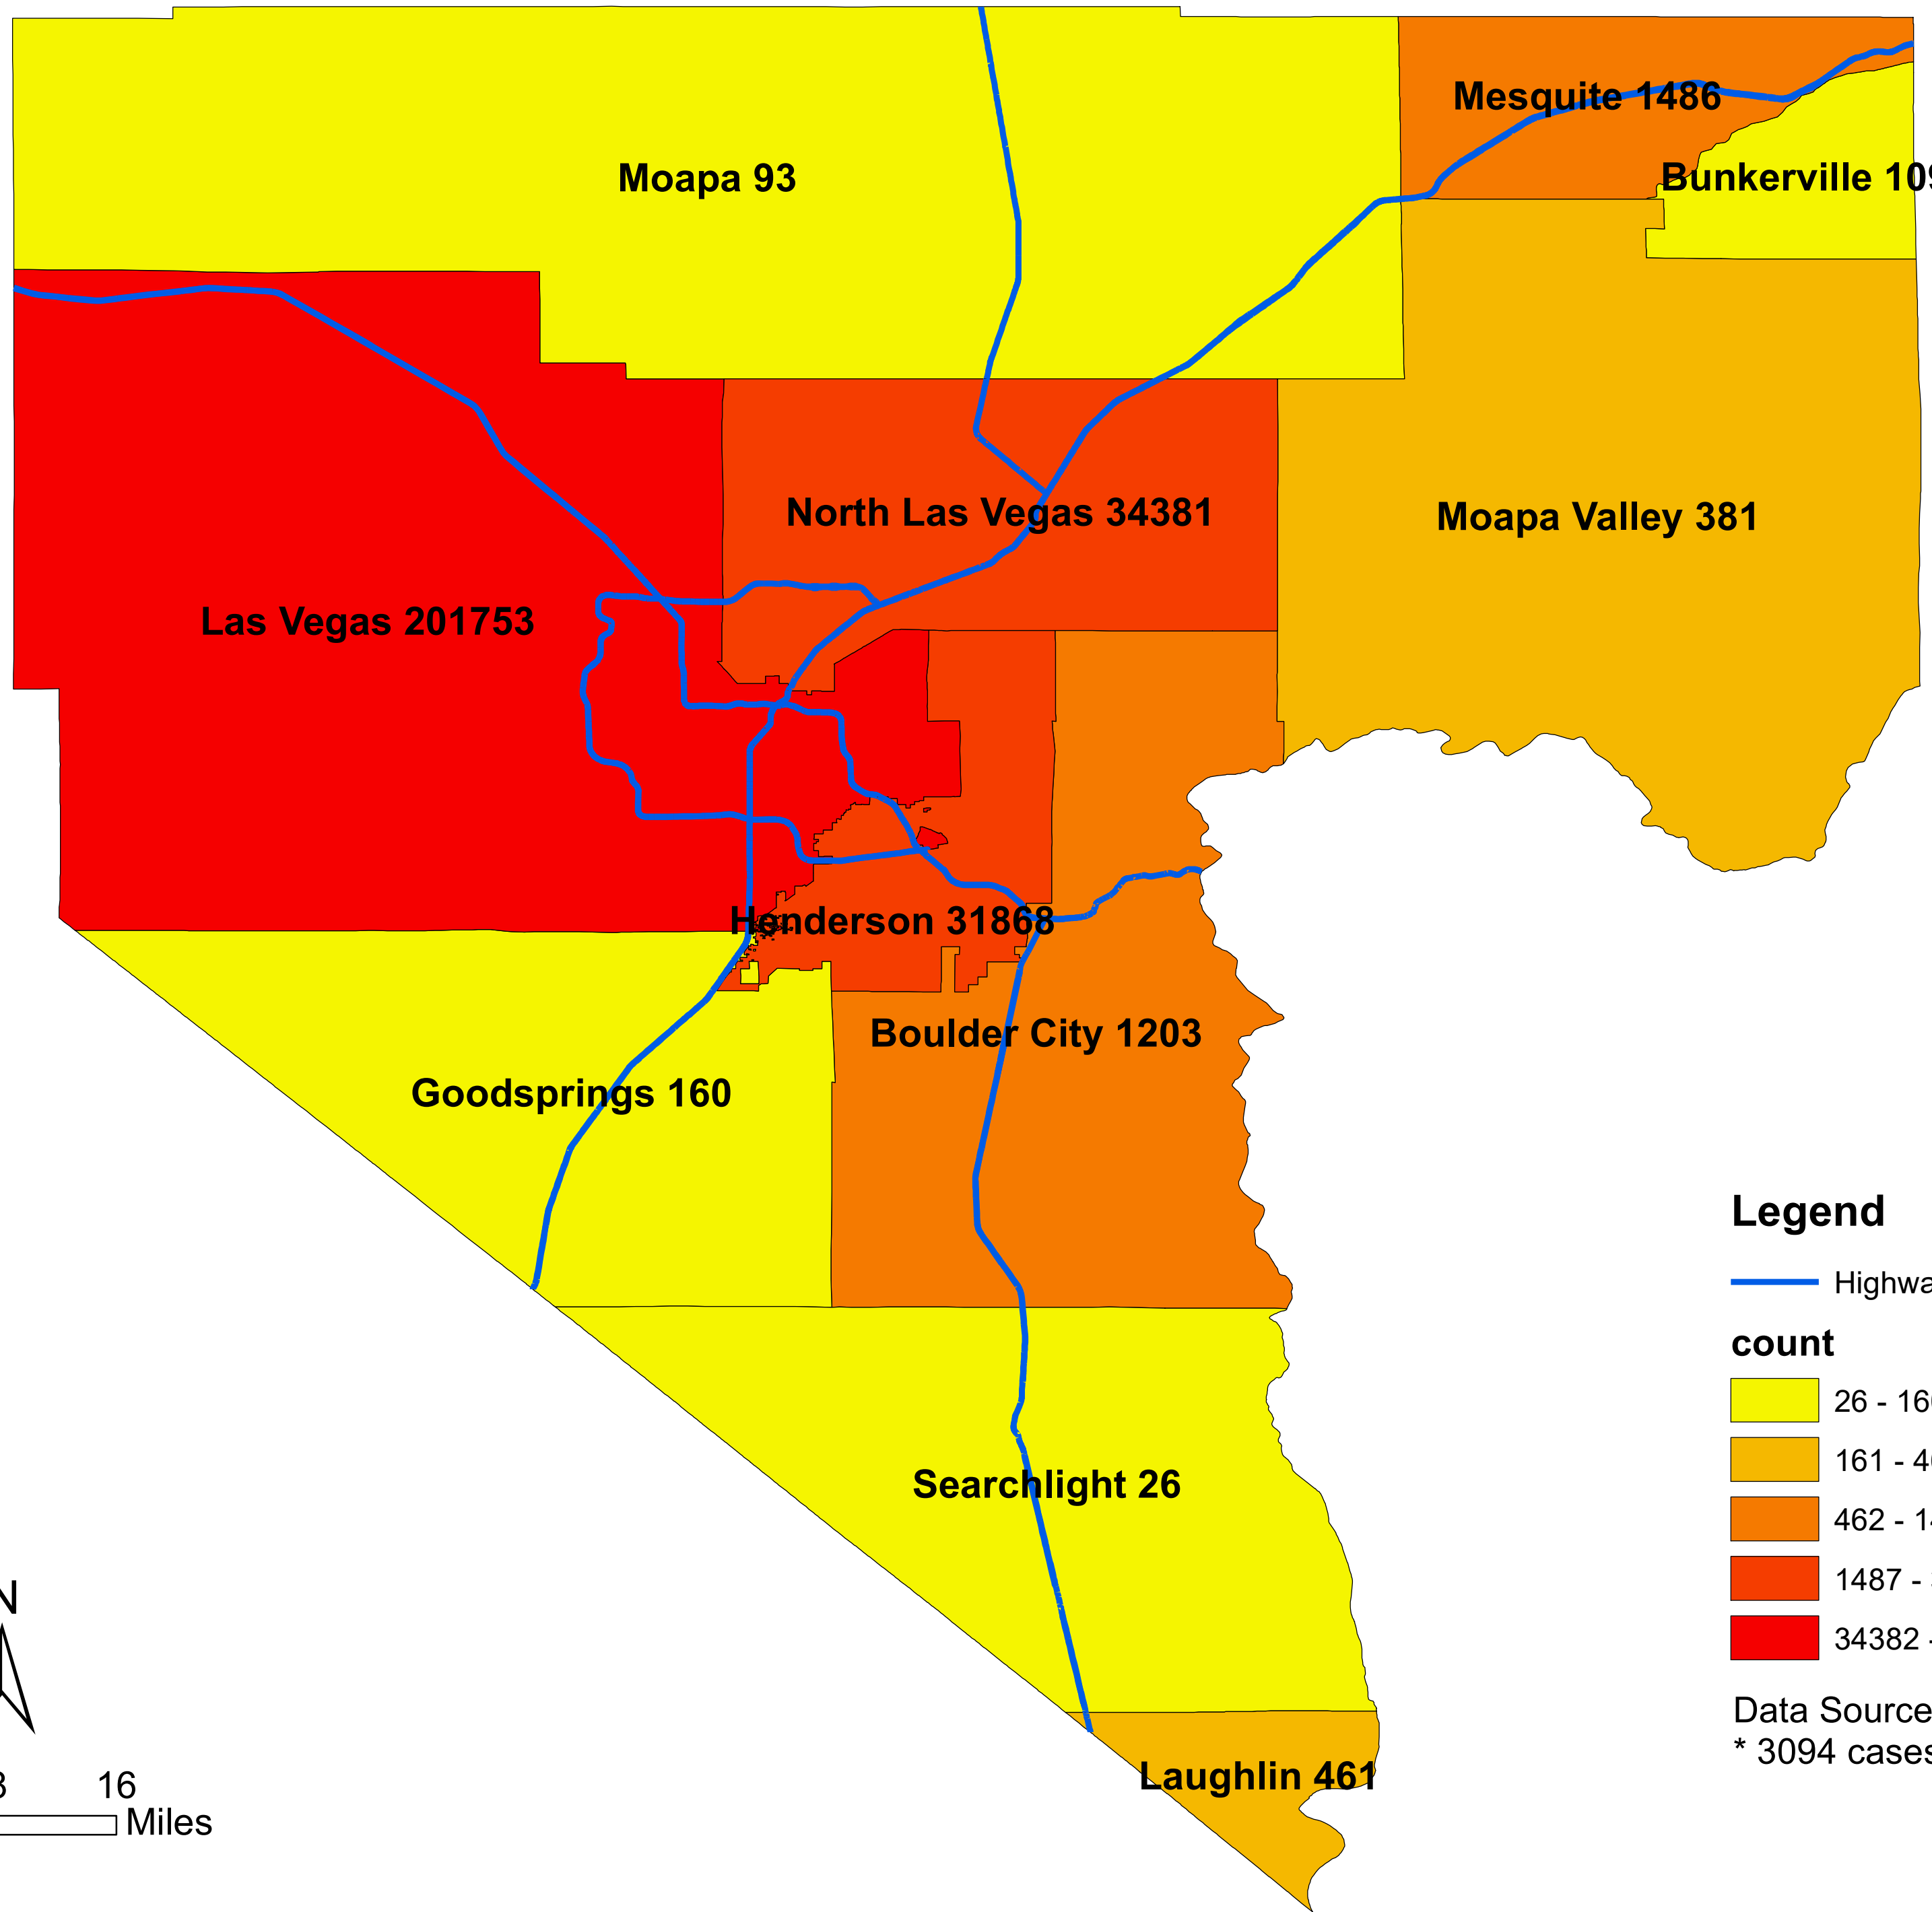

# Number of COVID-19 cases by city in Clark county (07.26.2021)

## Legend

— Highway

### count

Data Source: SNHD

\* 3094 cases without city information

0 4 8 16 Miles