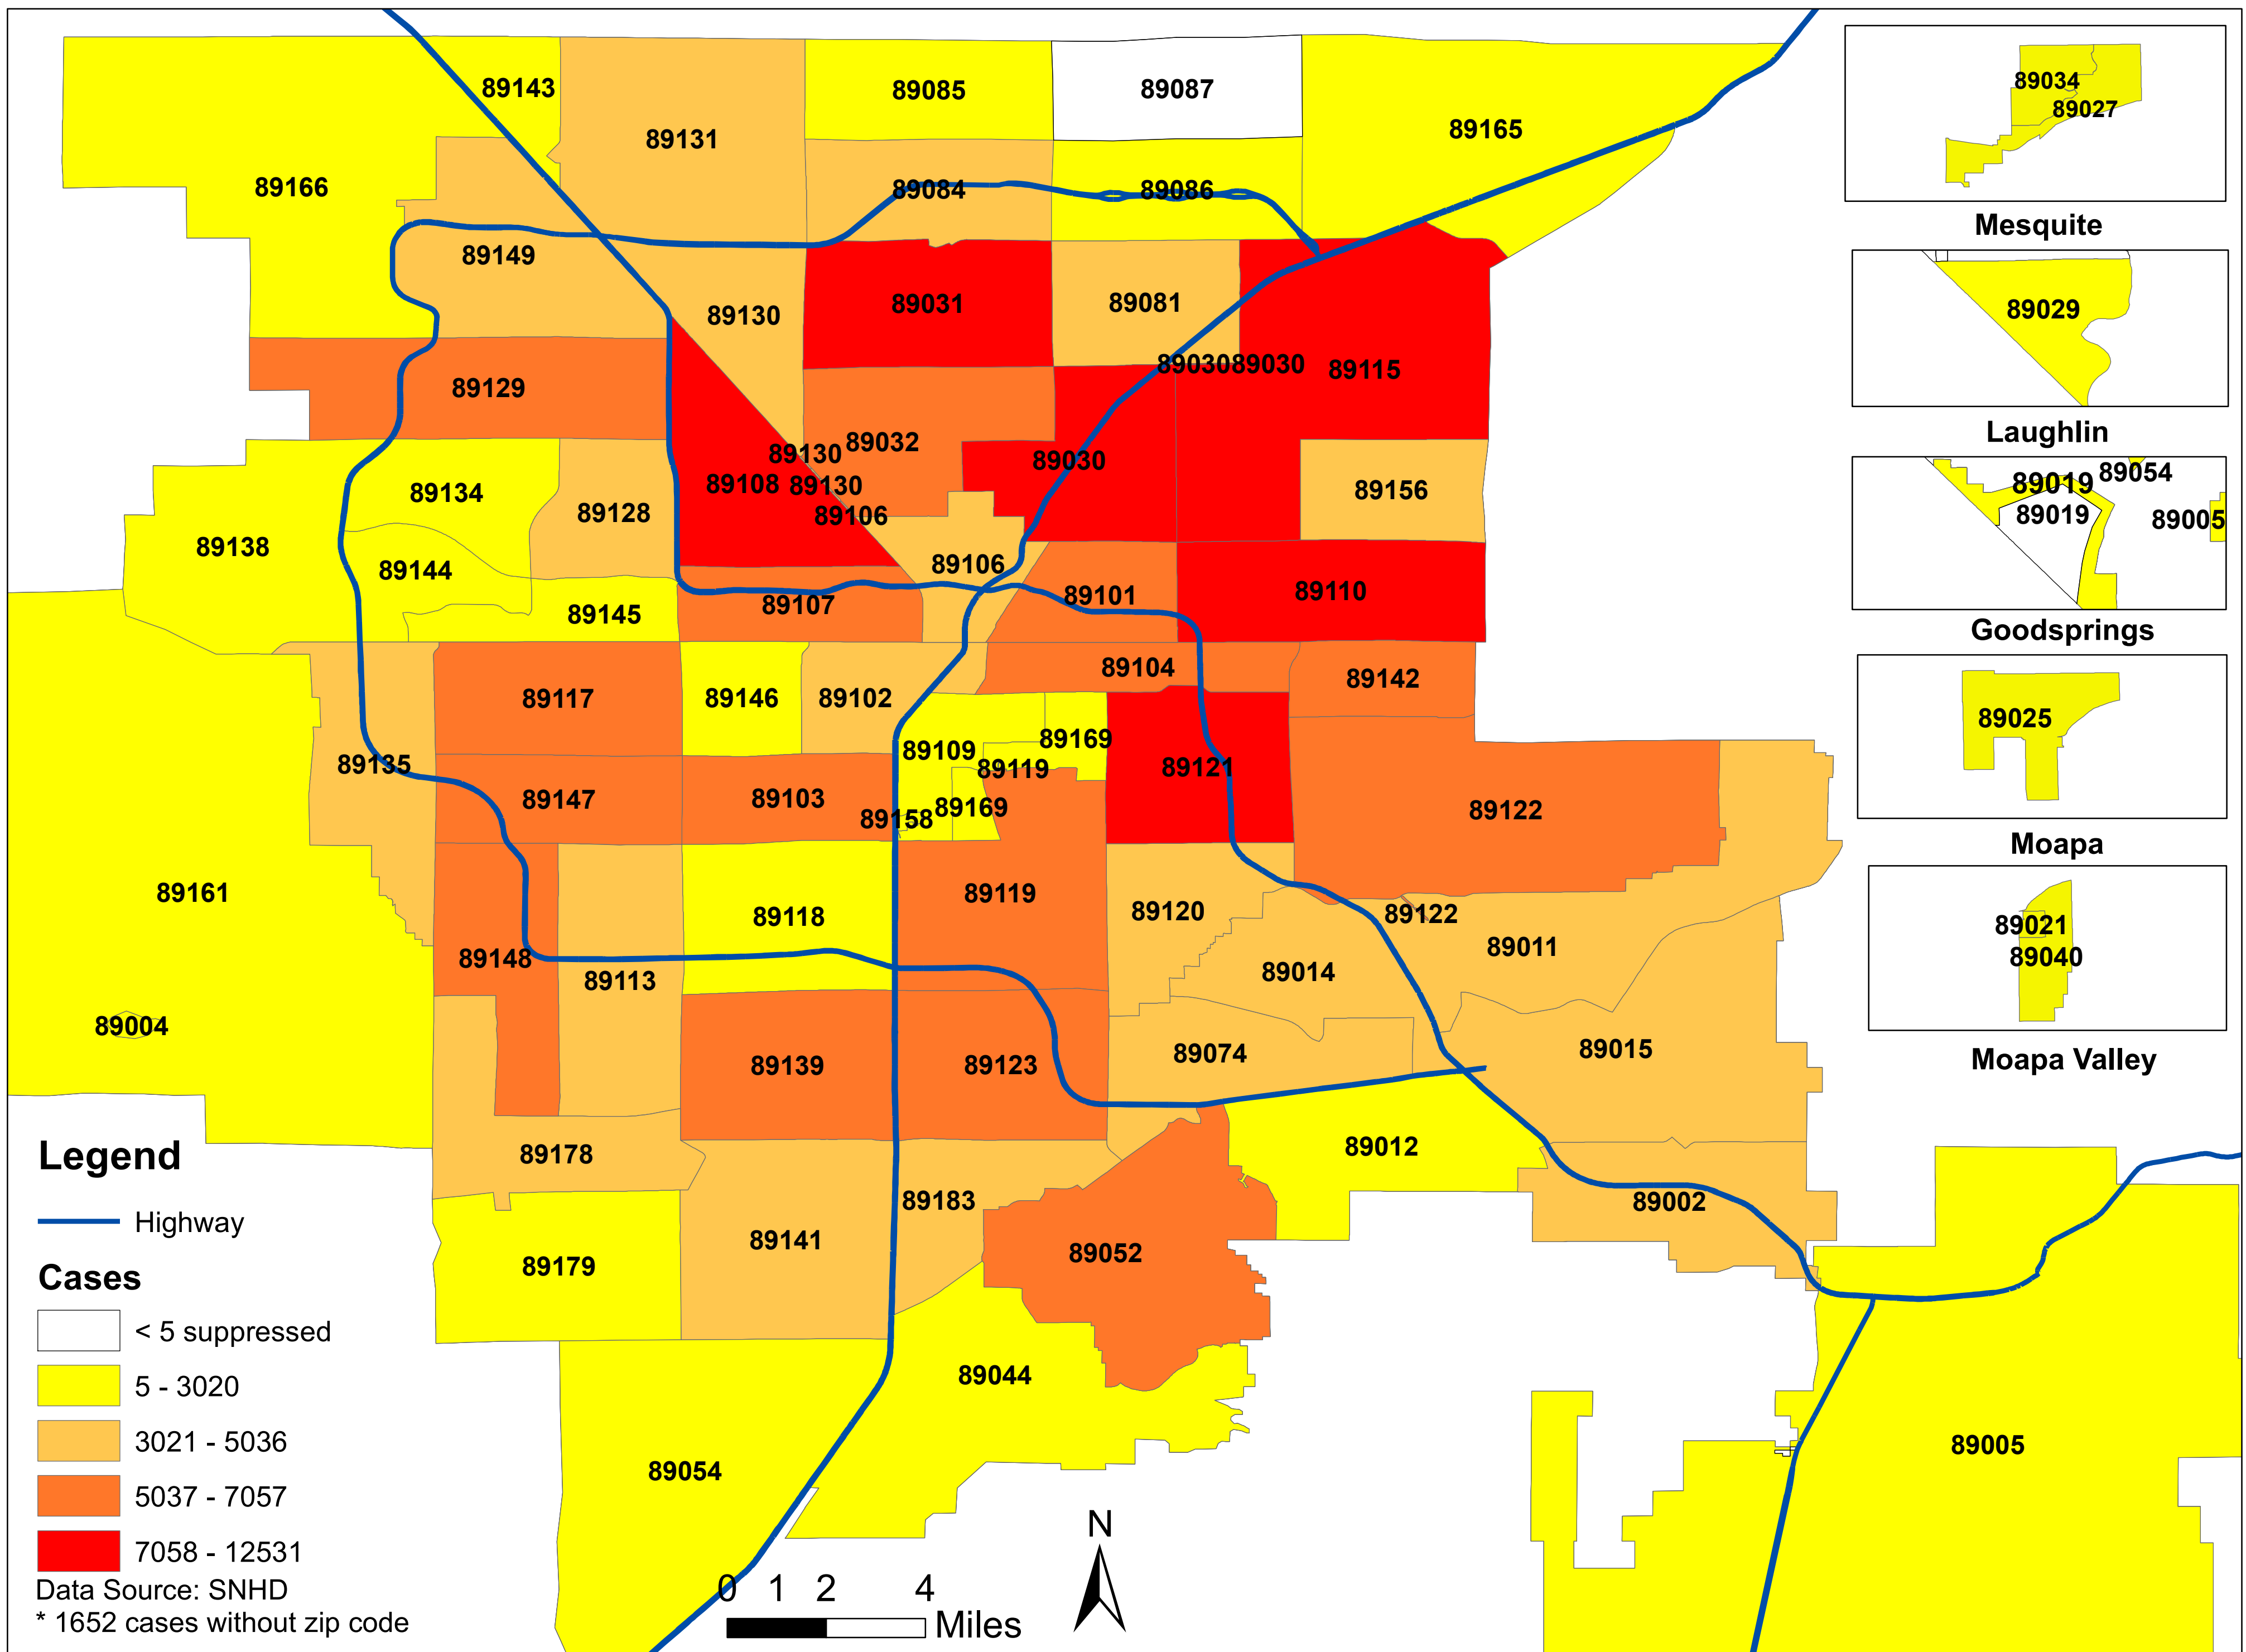

# Number of COVID-19 cases by zip code in Clark county (07.25.2021)

**Note: More than 5 cases reported from 89124**