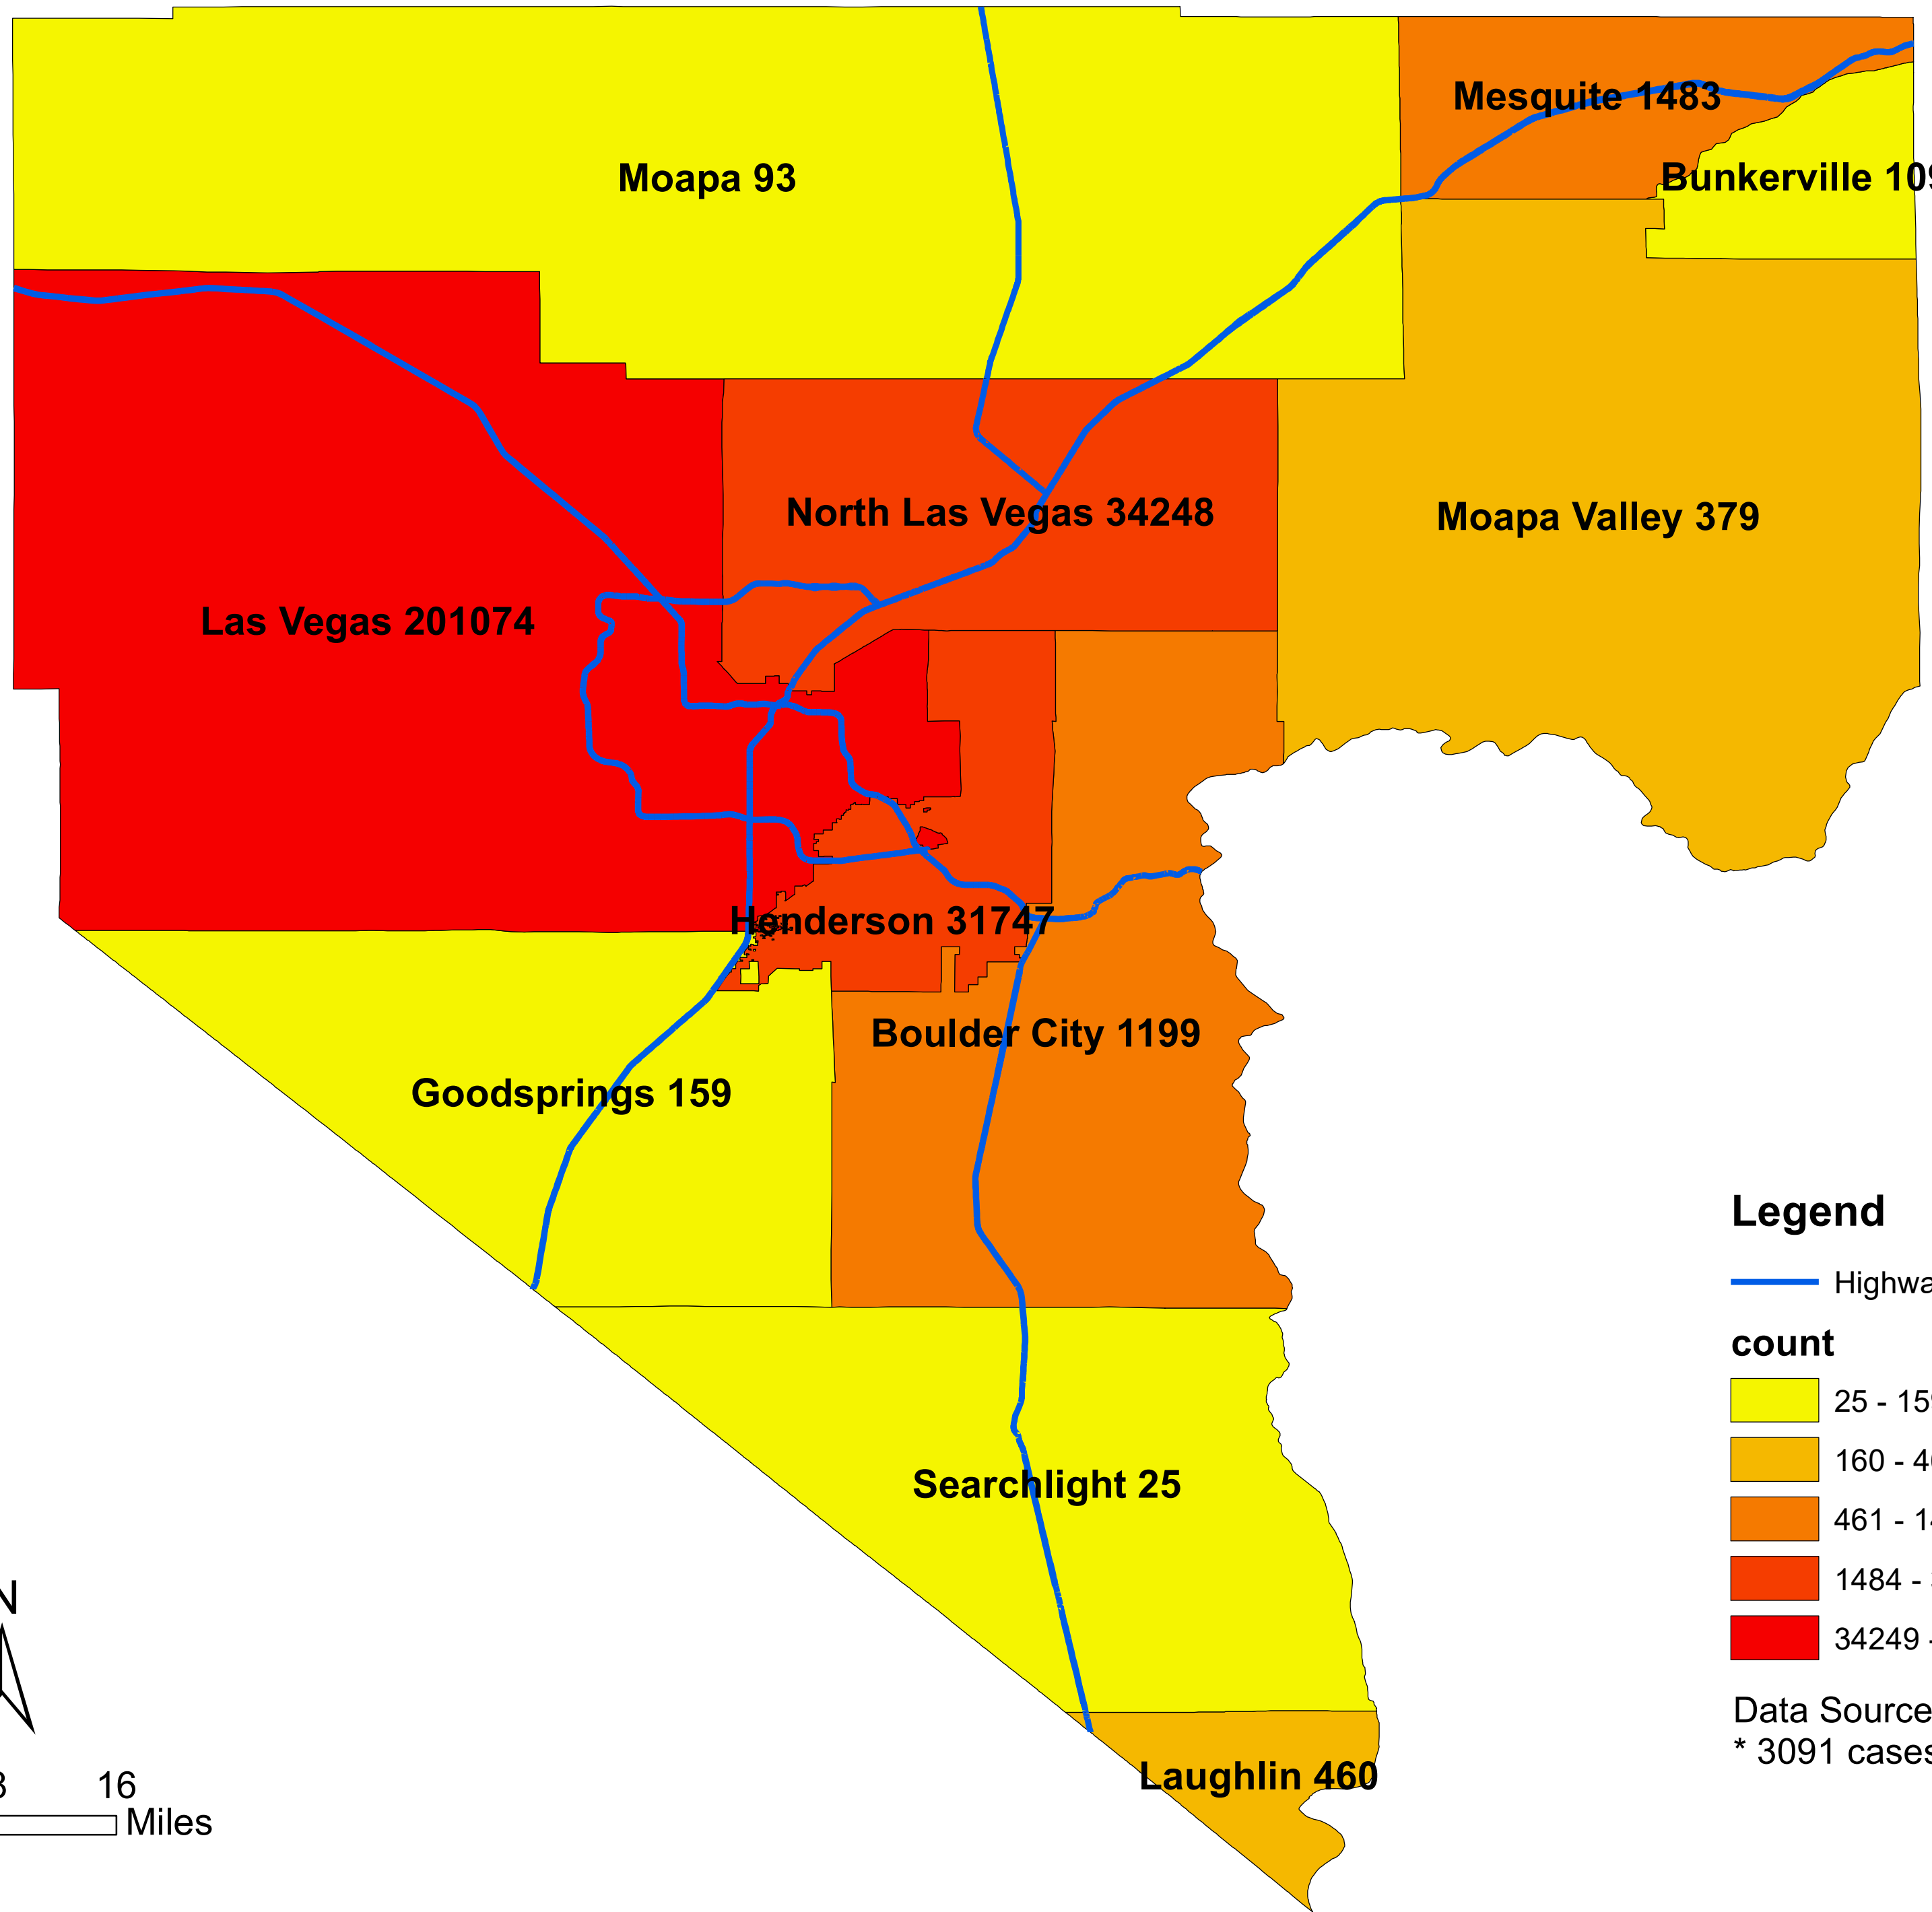

Number of COVID-19 cases by city in Clark county (07.25.2021)

Legend

— Highway

count

Data Source: SNHD

* 3091 cases without city information

0 4 8 16
Miles