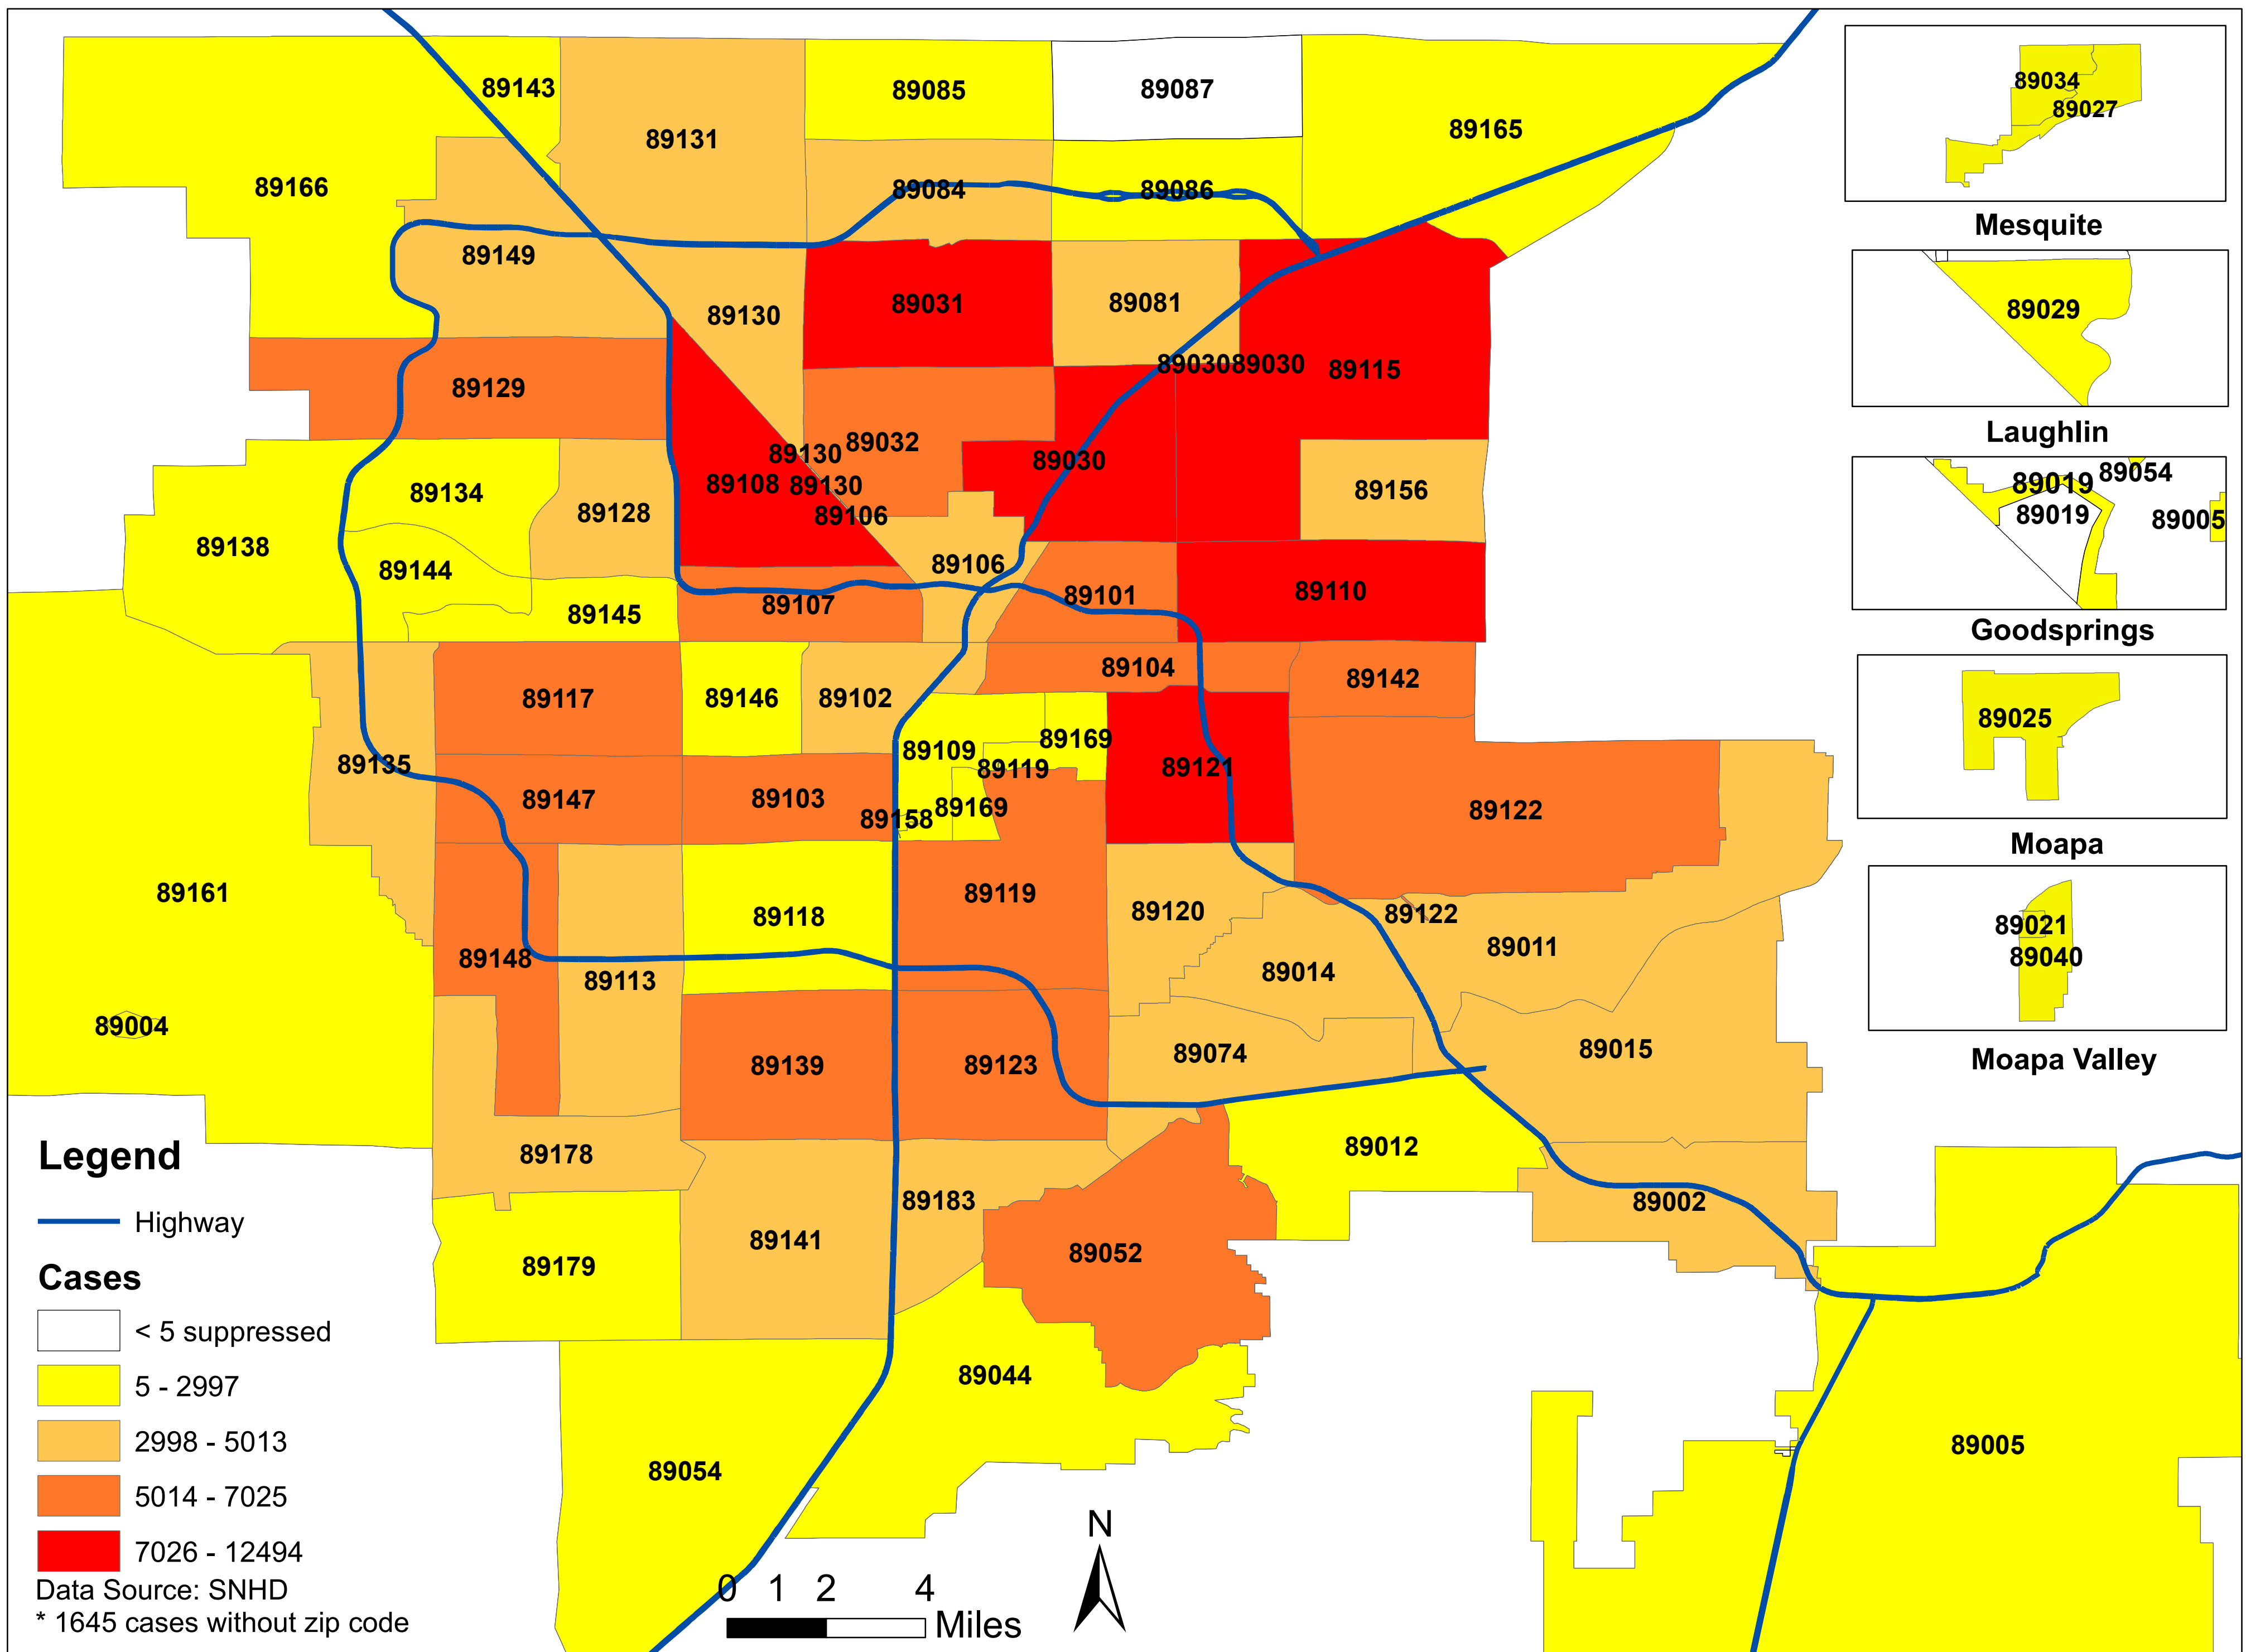

# Number of COVID-19 cases by zip code in Clark county (07.23.2021)

**Note: More than 5 cases reported from 89124**