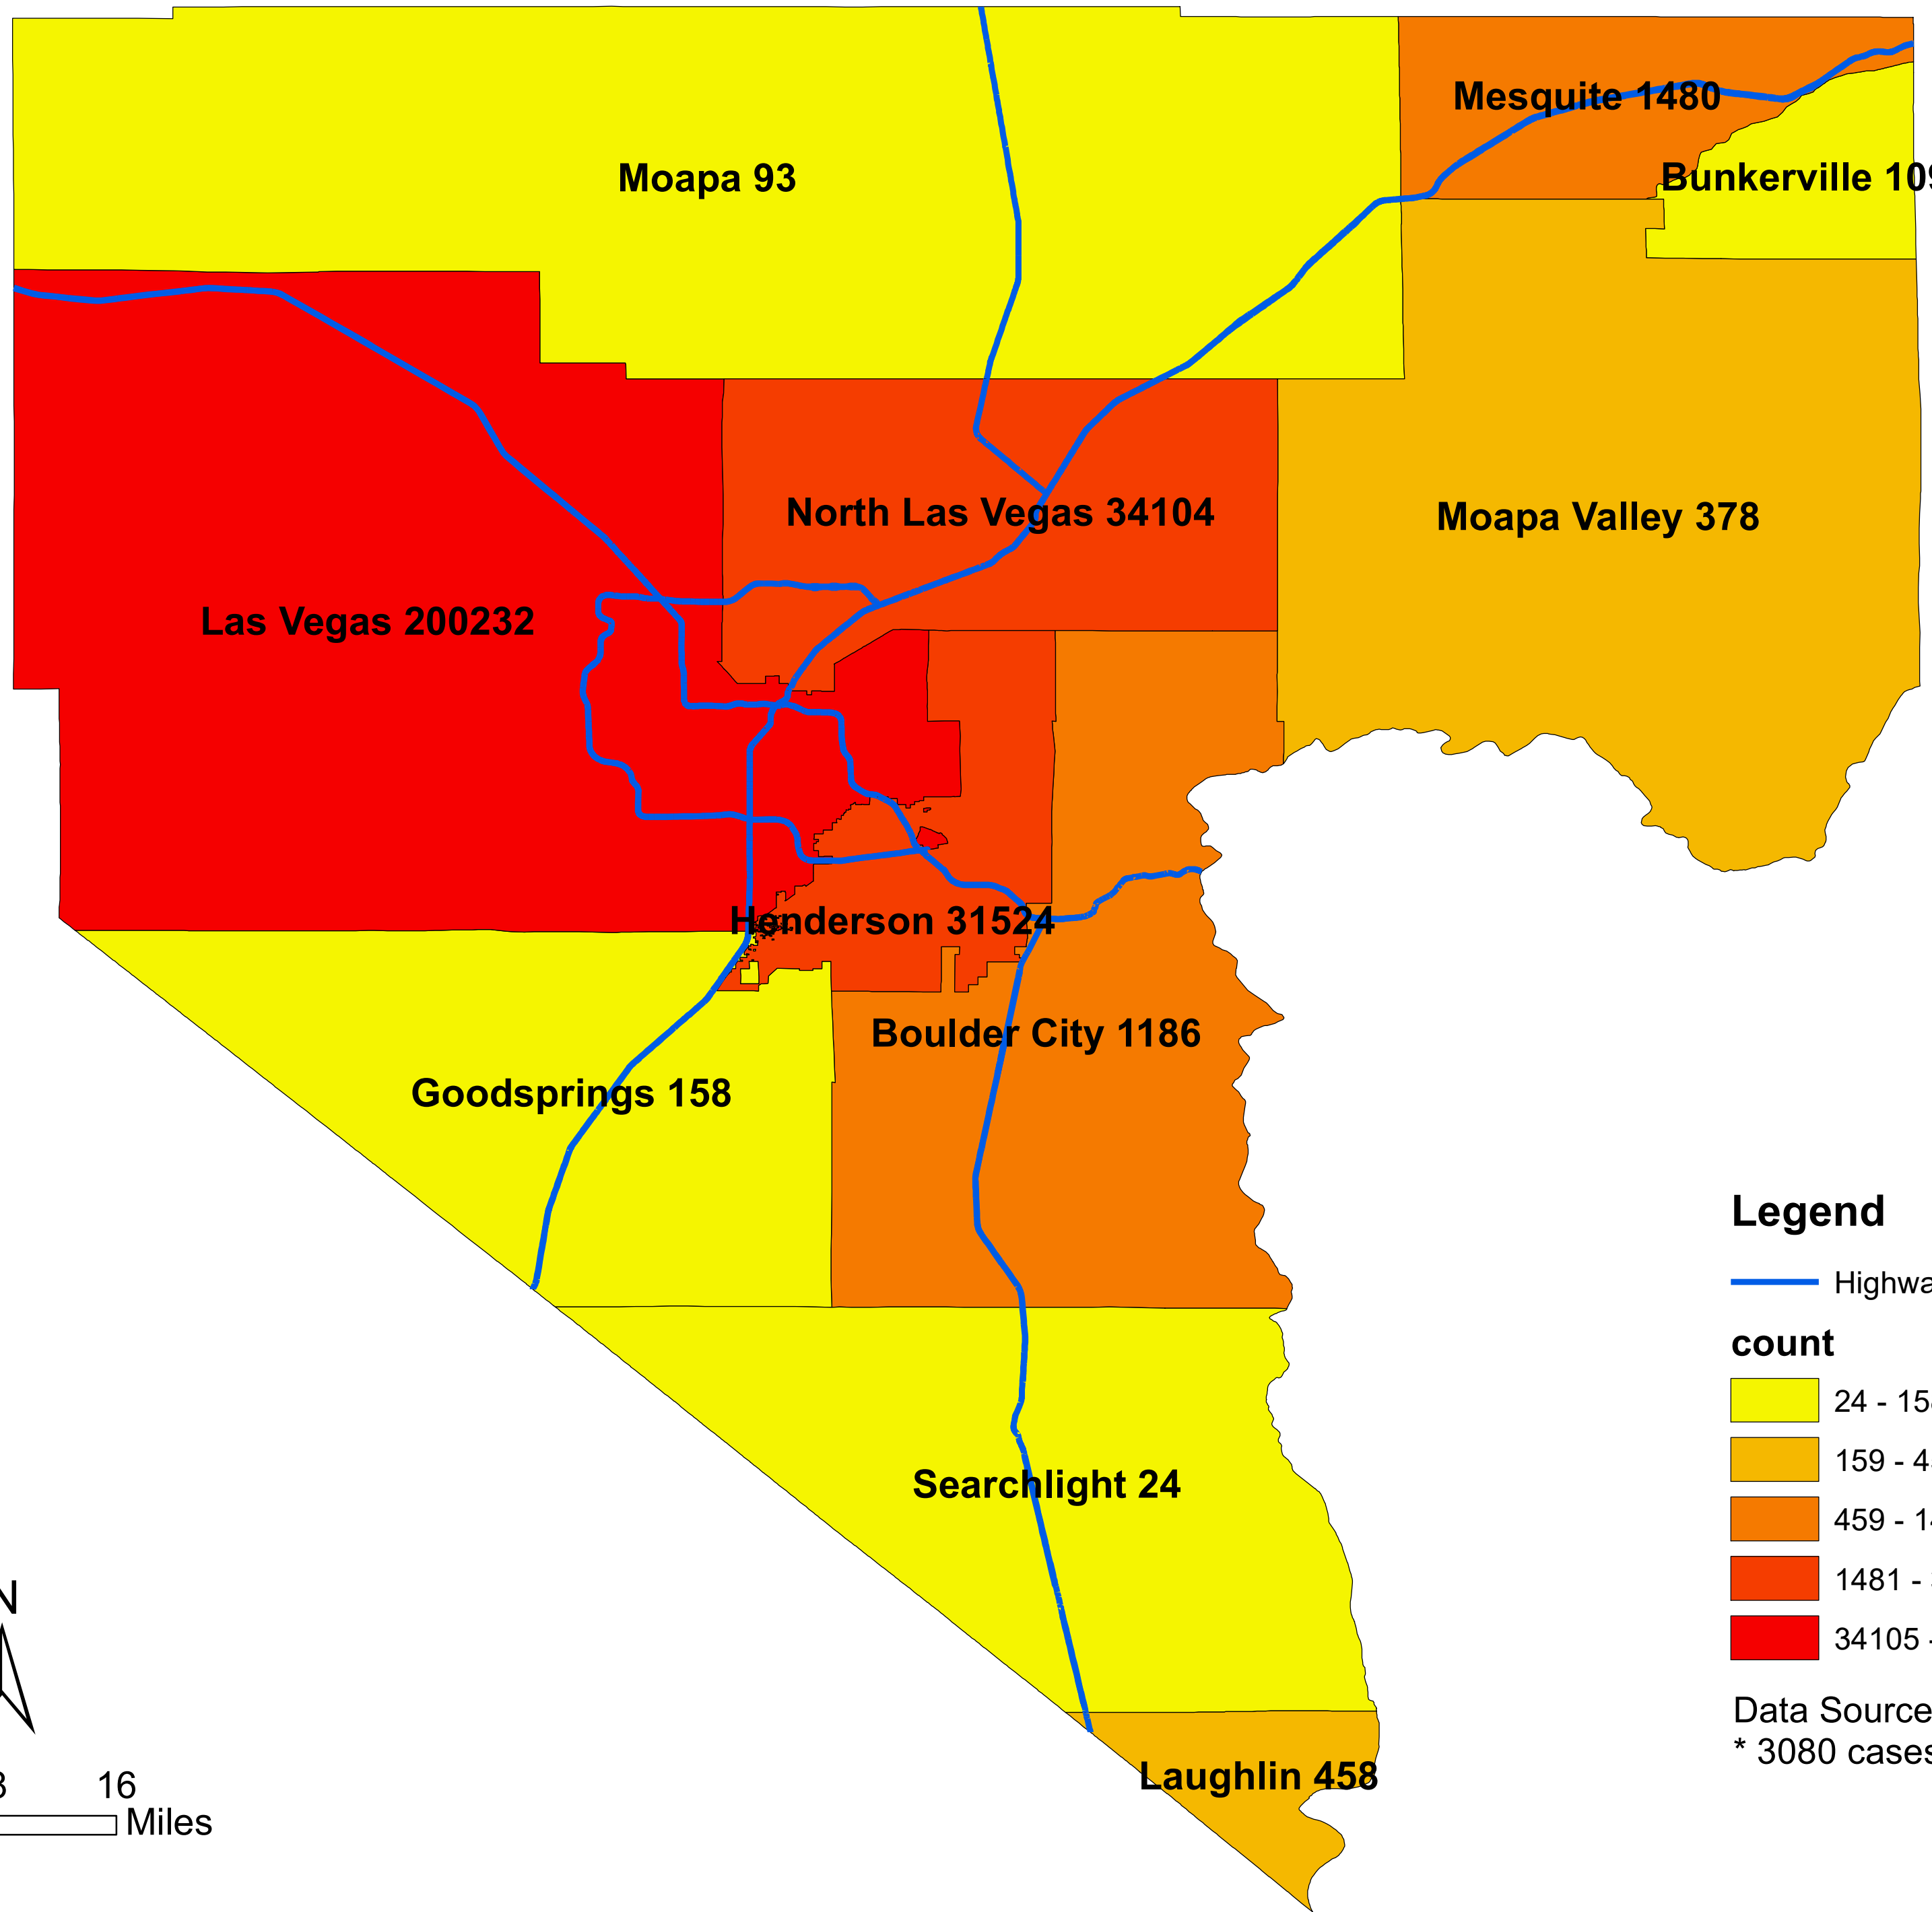

# Number of COVID-19 cases by city in Clark county (07.23.2021)

## Legend

— Highway

### count

Data Source: SNHD

\* 3080 cases without city information

0 4 8 16  
Miles