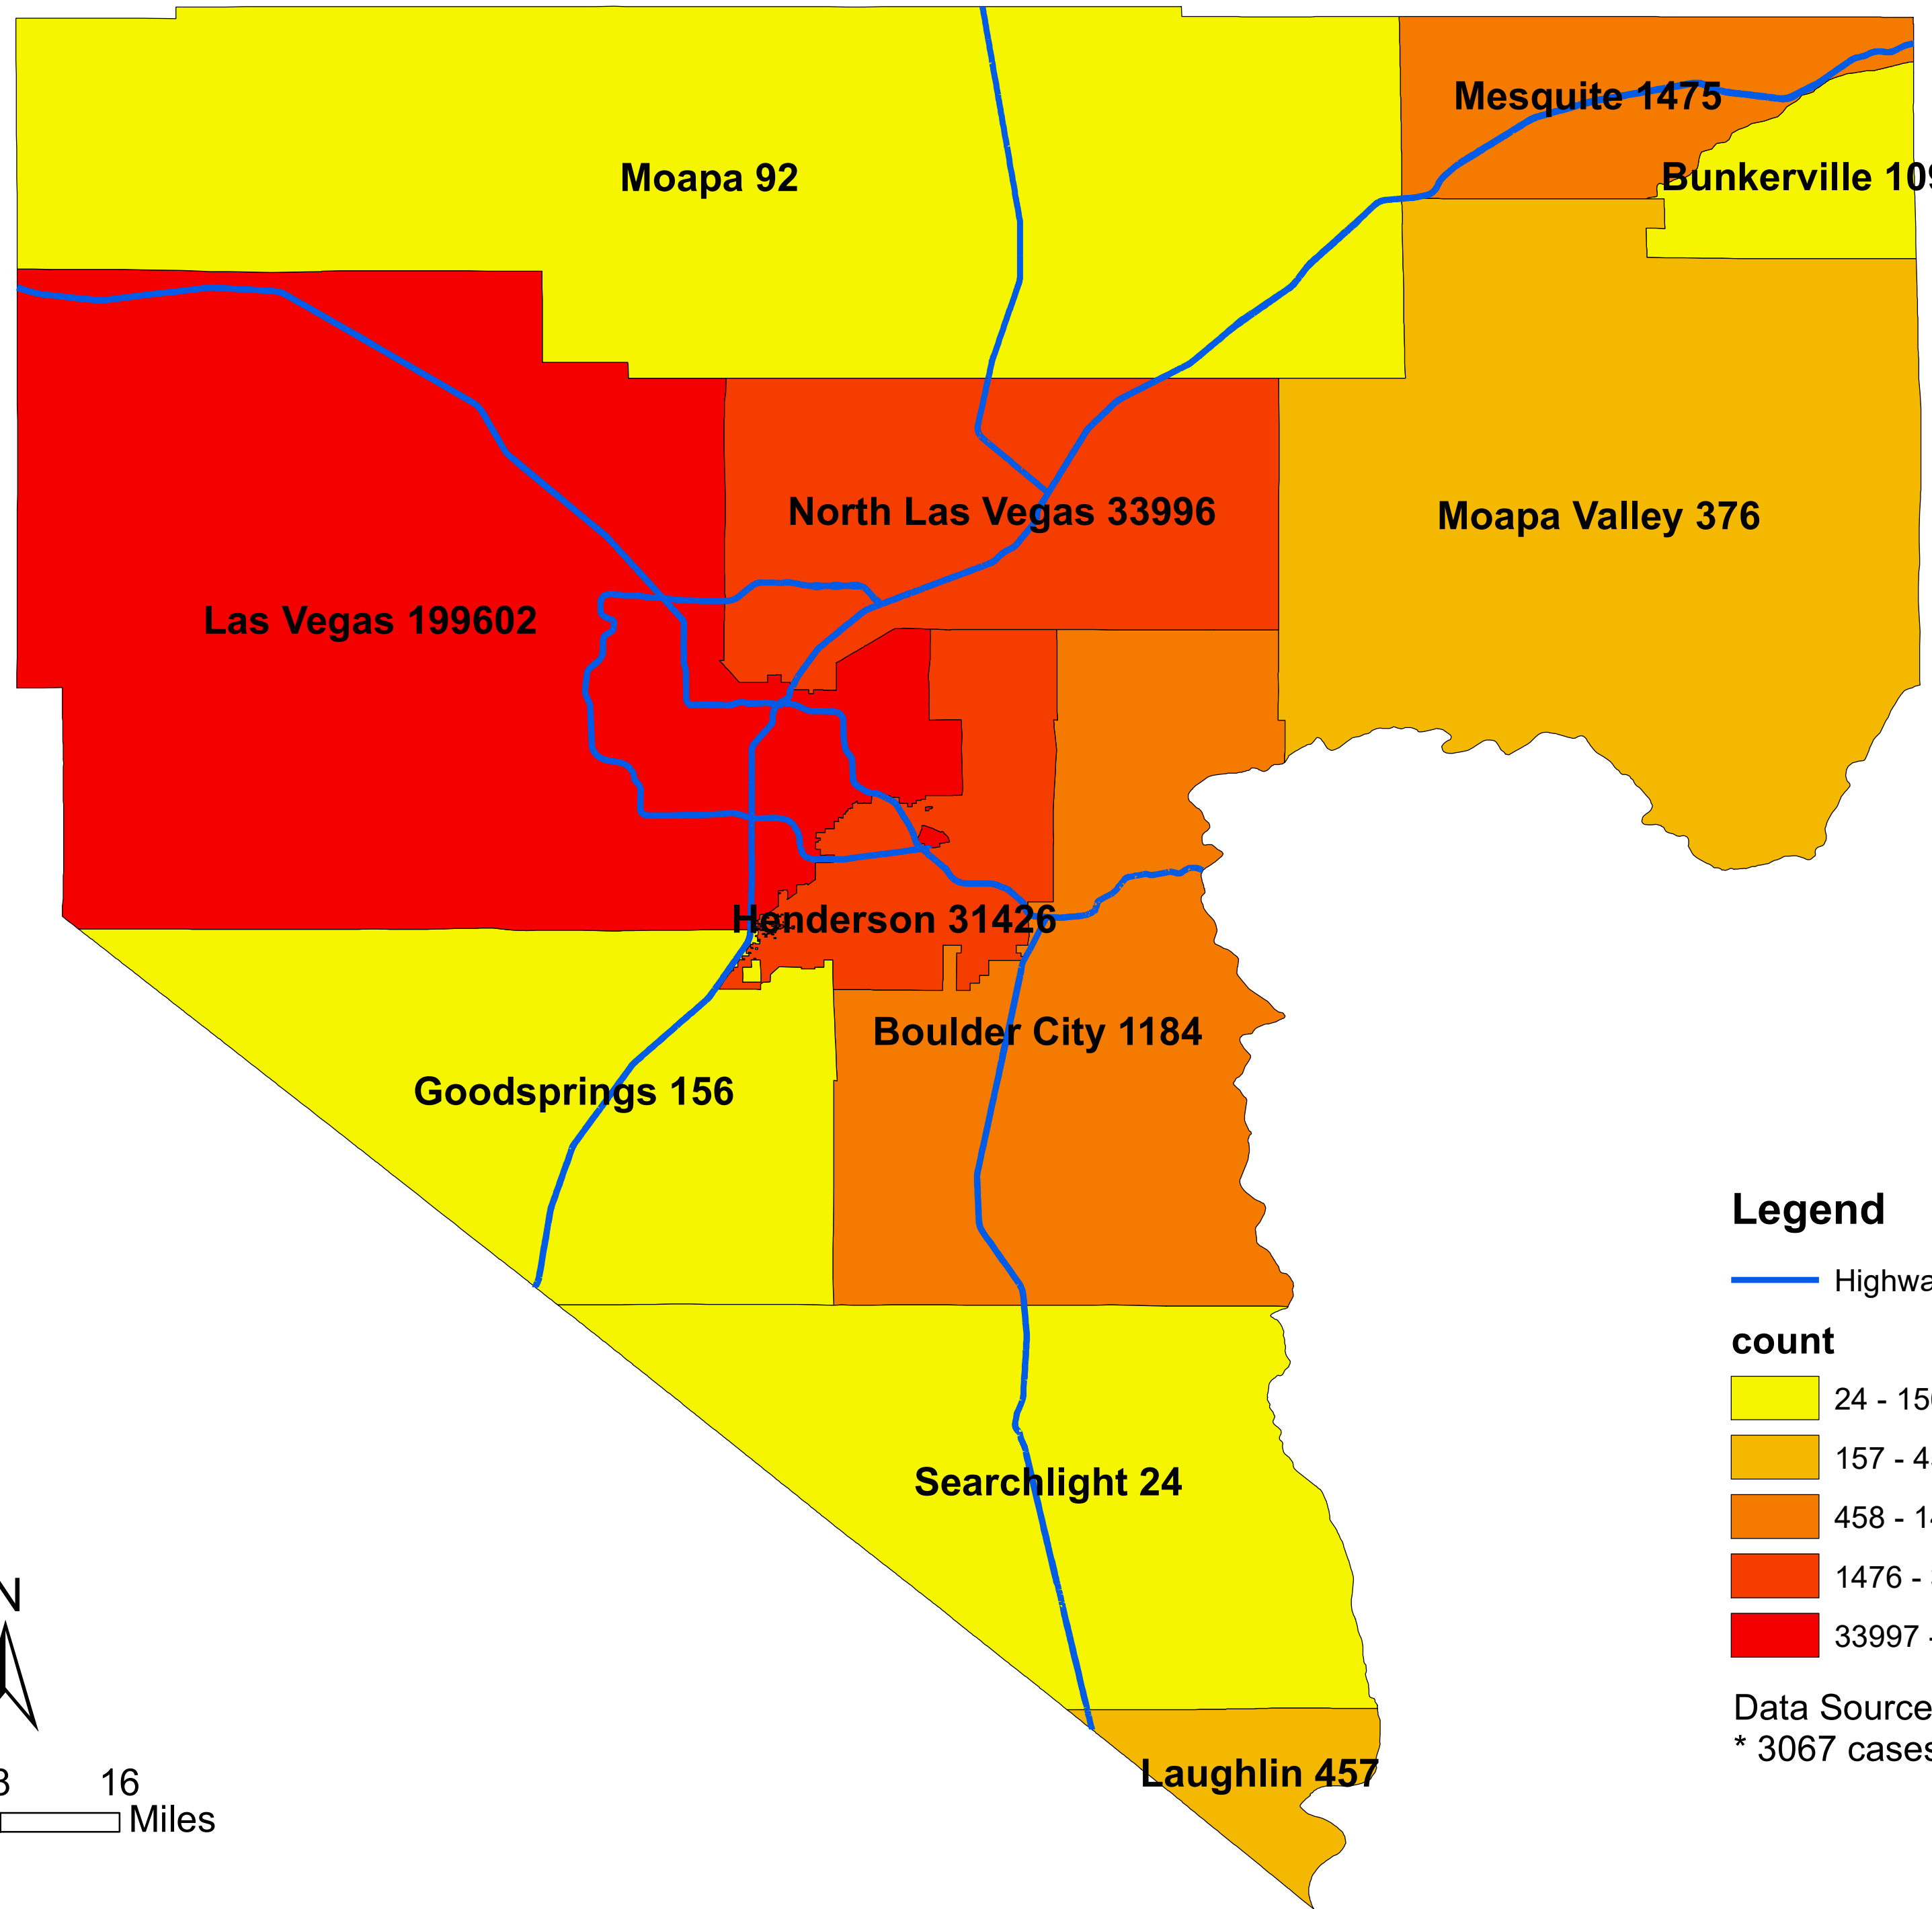

Number of COVID-19 cases by city in Clark county (07.22.2021)

Legend

— Highway

count

Data Source: SNHD

* 3067 cases without city information

0 4 8 16 Miles