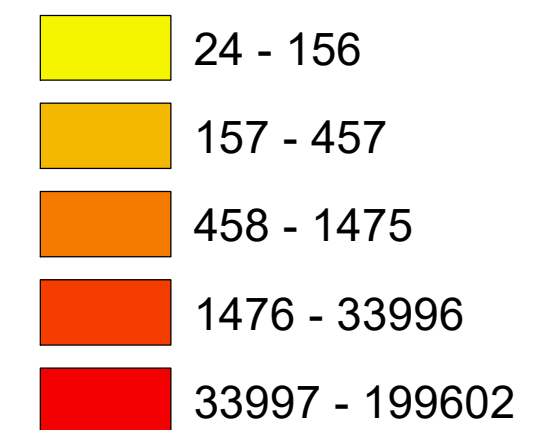

Number of COVID-19 cases by city in Clark county (07.22.2021)

Legend

— Highway

count

Data Source: SNHD

* 3067 cases without city information

0 4 8 16 Miles