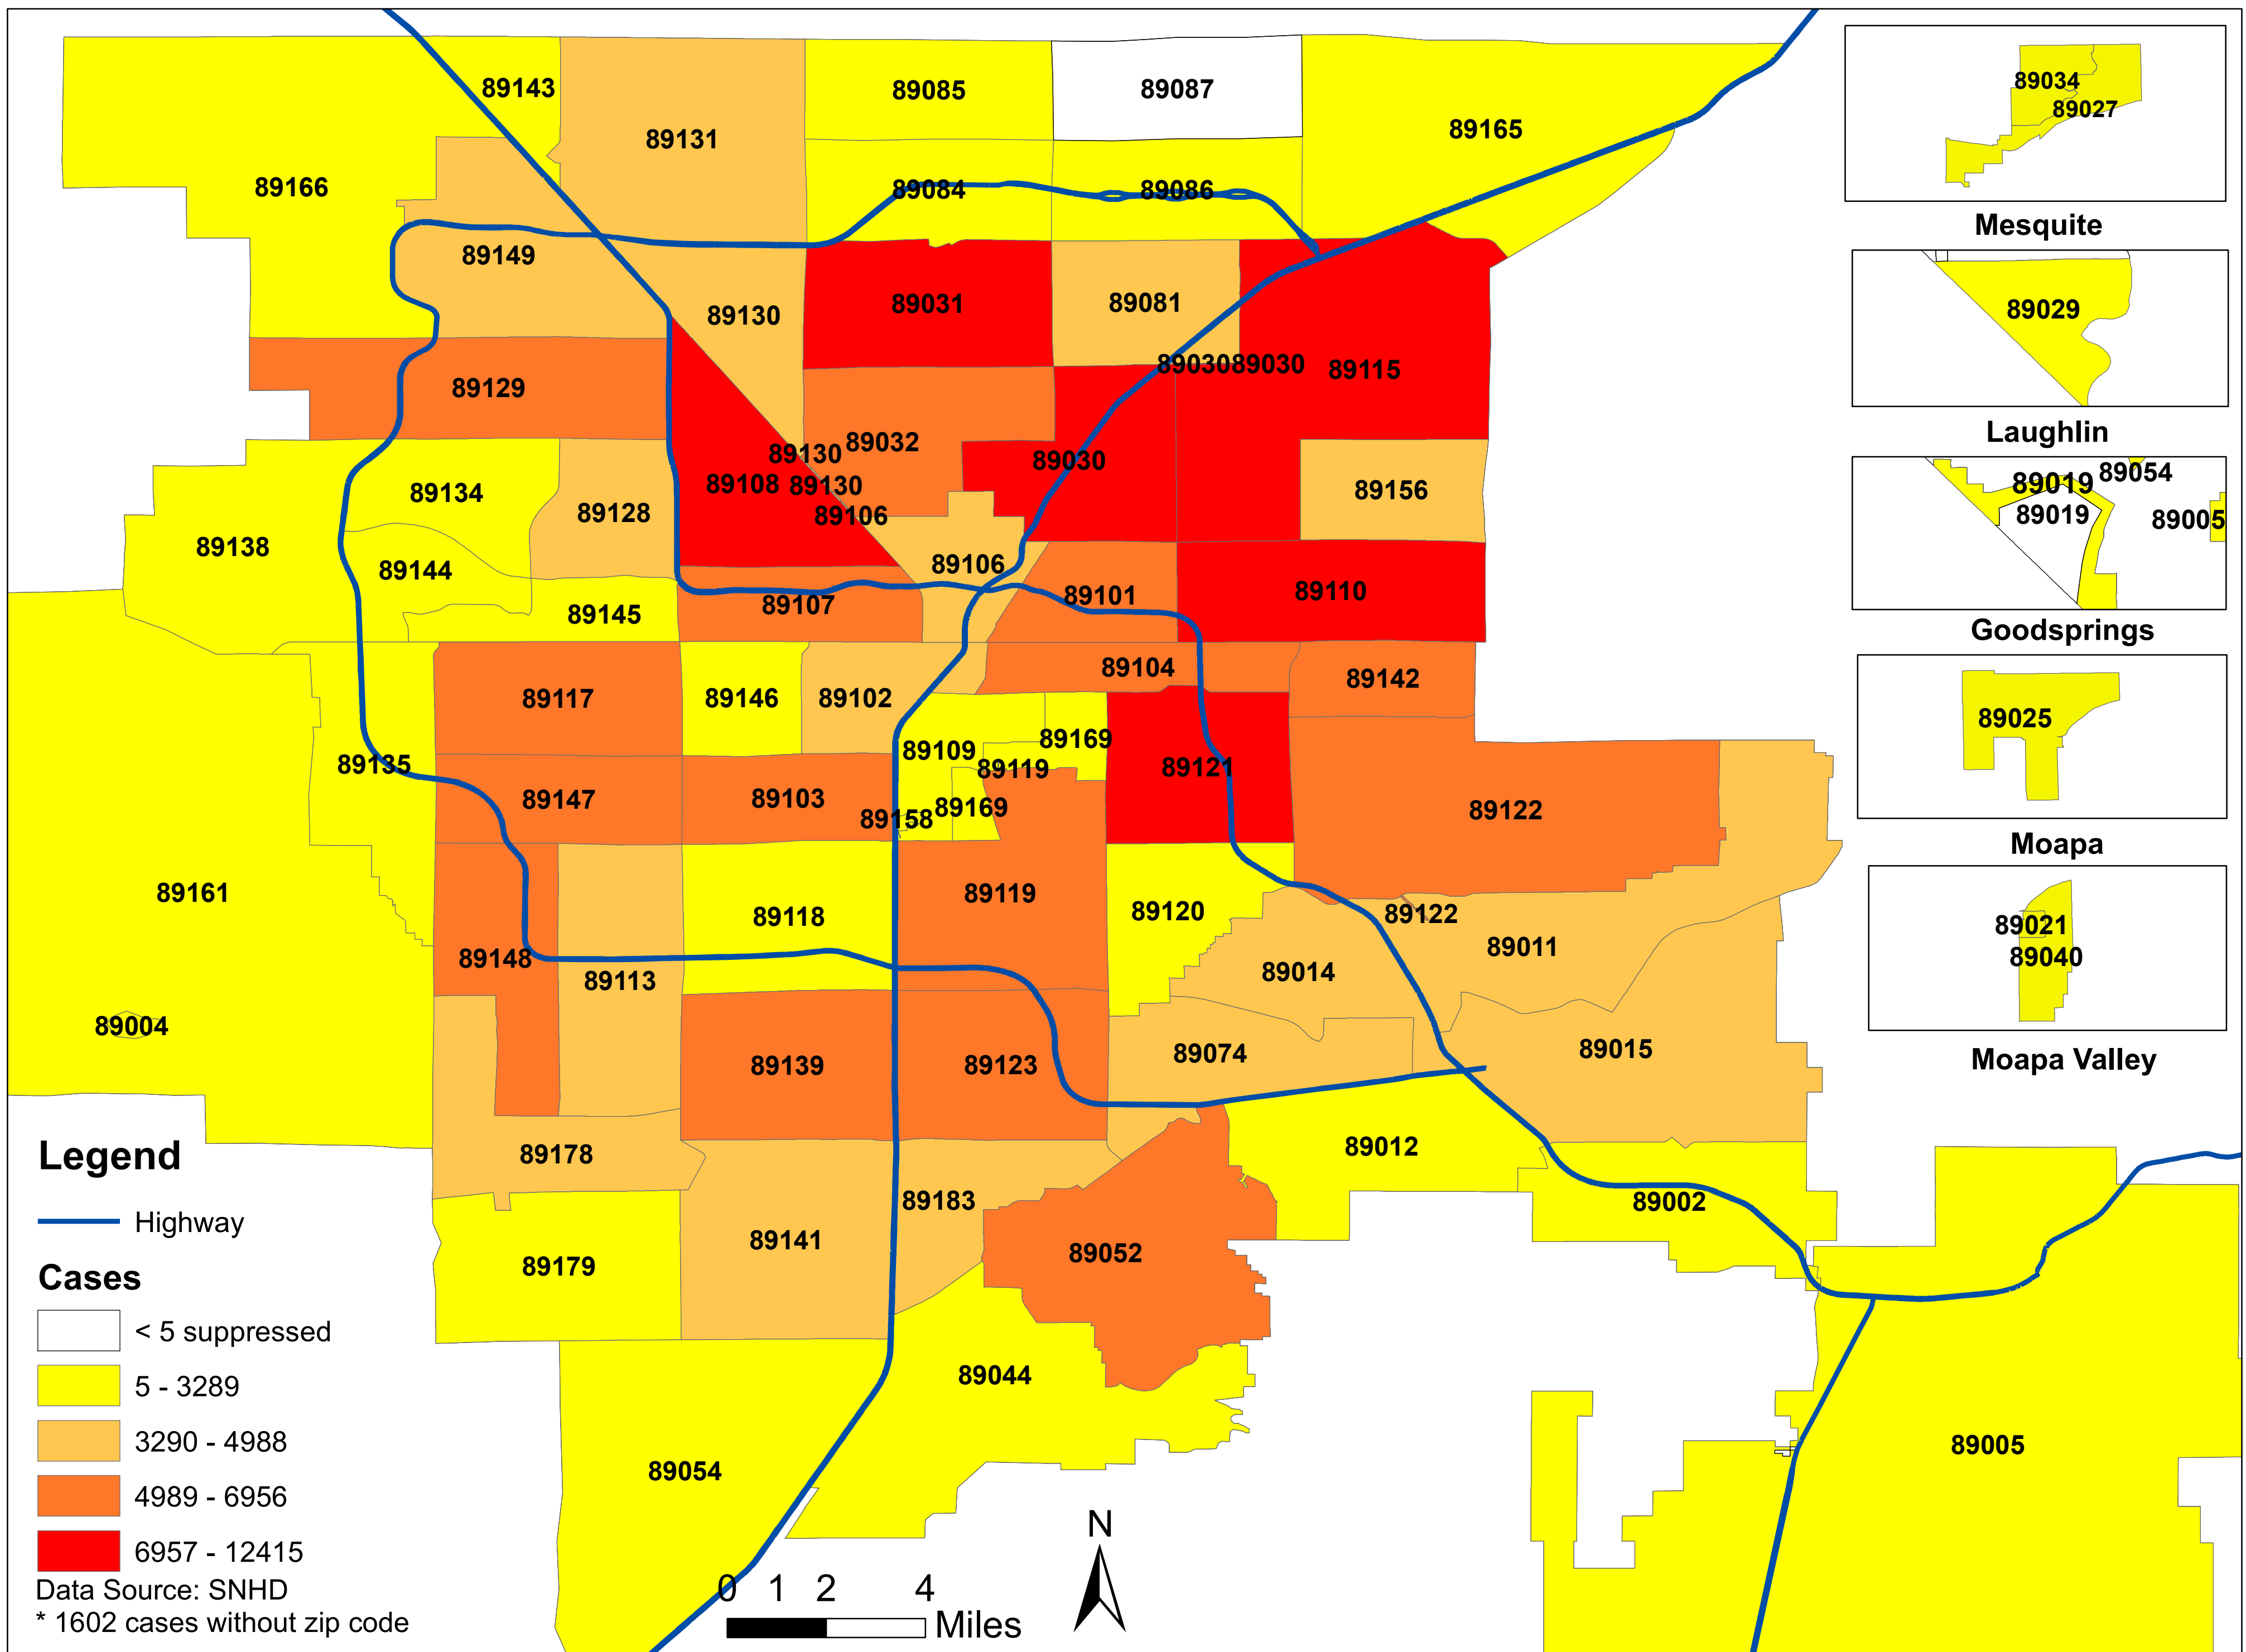

# Number of COVID-19 cases by zip code in Clark county (07.21.2021)

**Note: More than 5 cases reported from 89124**